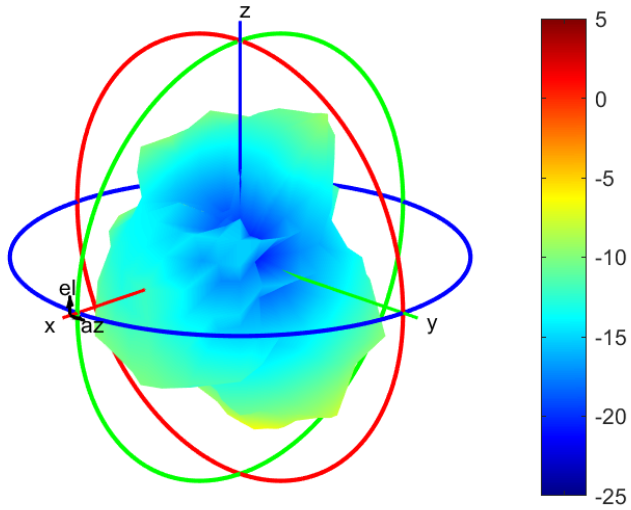

915MHz

Center Frequency	915MHz
Horizontal (dBi) peak	-6.24
Vertical (dBi) peak	-5.67

925MHz

Center Frequency	925MHz
Horizontal (dBi) peak	-6.25
Vertical (dBi) peak	-5.61

960MHz

Center Frequency	960MHz
Horizontal (dBi) peak	-7.54
Vertical (dBi) peak	-6.93