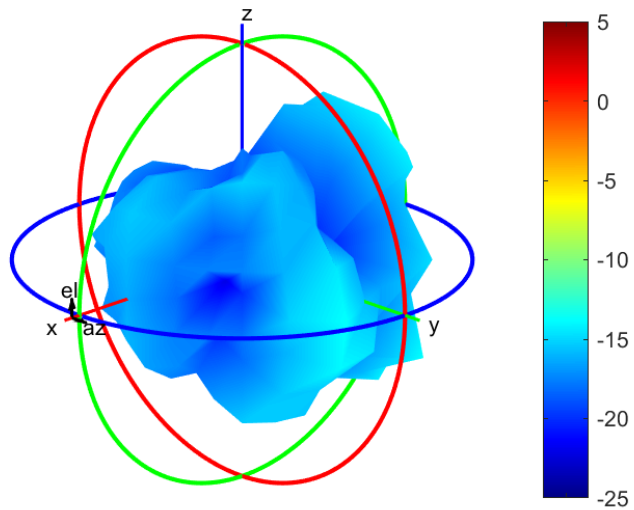

663MHz

Center Frequency	663 MHz
Horizontal (dBi) peak	-14.08
Vertical (dBi) peak	-13.53

681MHz

Center Frequency	681 MHz
Horizontal (dBi) peak	-14.22
Vertical (dBi) peak	-14.22

698MHz

Center Frequency	698 MHz
Horizontal (dBi) peak	-13.43
Vertical (dBi) peak	-13.11

703MHz

Center Frequency	703MHz
Horizontal (dBi) peak	-13.21
Vertical (dBi) peak	-12.47

707.5MHz

Center Frequency	707.5MHz
Horizontal (dBi) peak	-12.96
Vertical (dBi) peak	-10.54

717MHz

Center Frequency	717MHz
Horizontal (dBi) peak	-12.48
Vertical (dBi) peak	-10.61