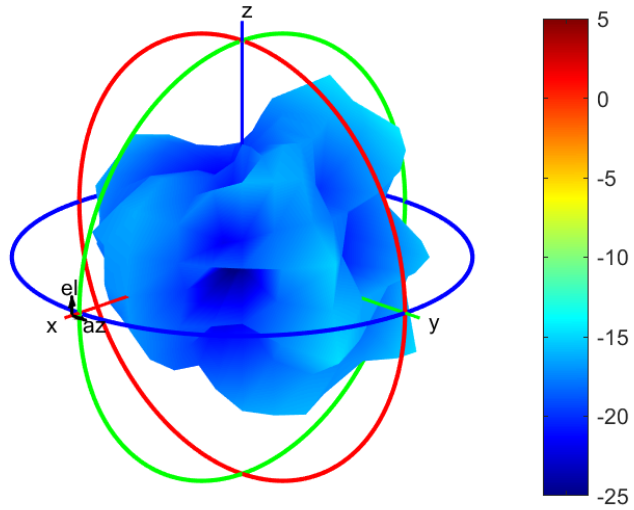

617MHz

Center Frequency	617 MHz
Horizontal (dBi) peak	-12.32
Vertical (dBi) peak	-12

635MHz

Center Frequency	635 MHz
Horizontal (dBi) peak	-12.07
Vertical (dBi) peak	-12.13

652MHz

Center Frequency	652 MHz
Horizontal (dBi) peak	-12.97
Vertical (dBi) peak	-13.24

663MHz

Center Frequency	663 MHz
Horizontal (dBi) peak	-14.08
Vertical (dBi) peak	-13.53

681MHz

Center Frequency	681 MHz
Horizontal (dBi) peak	-14.22
Vertical (dBi) peak	-14.22

698MHz

Center Frequency	698 MHz
Horizontal (dBi) peak	-13.43
Vertical (dBi) peak	-13.11