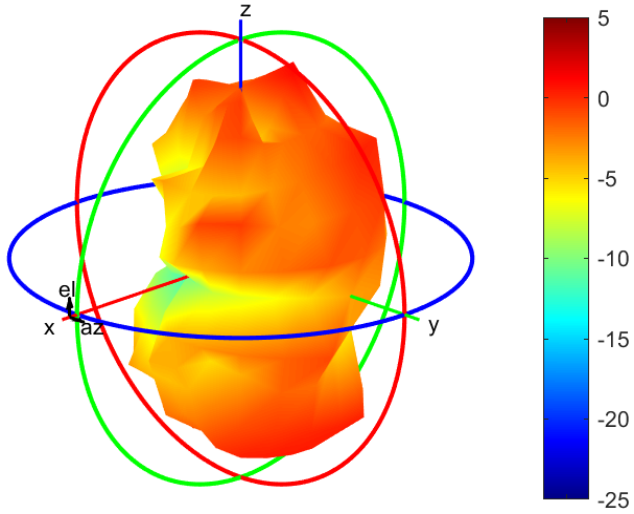

2570MHz

Center Frequency	2570MHz
Horizontal (dBi) peak	-0.68
Vertical (dBi) peak	1.33