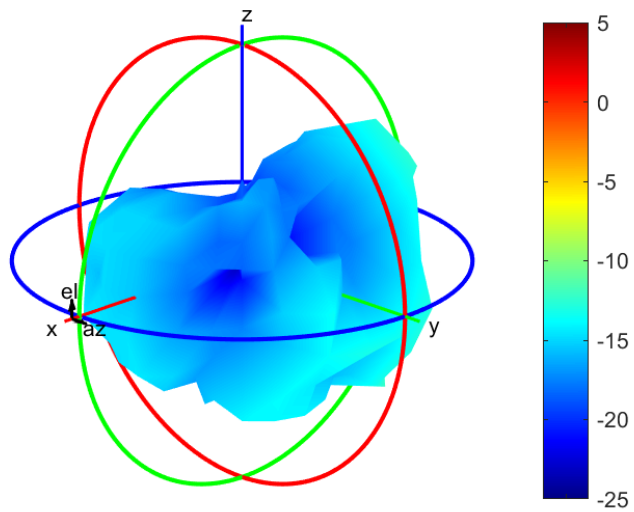

725.5MHz

Center Frequency	725.5MHz
Horizontal (dBi) peak	-11.79
Vertical (dBi) peak	-10.88