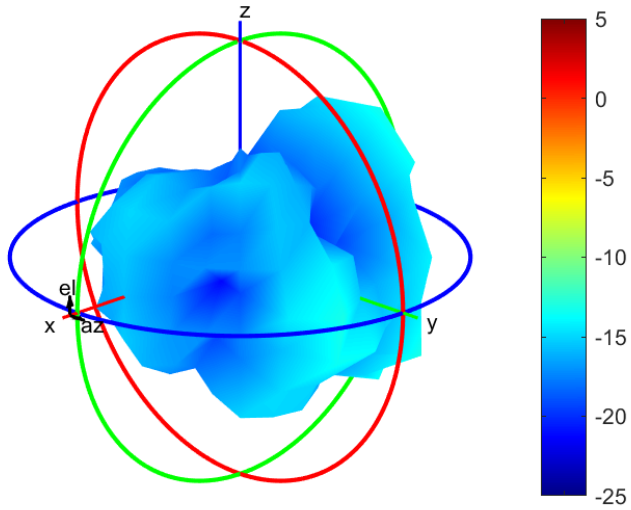

663MHz

Center Frequency	663 MHz
Horizontal (dBi) peak	-14.08
Vertical (dBi) peak	-13.53

681MHz

Center Frequency	681 MHz
Horizontal (dBi) peak	-14.22
Vertical (dBi) peak	-14.22

698MHz

Center Frequency	698 MHz
Horizontal (dBi) peak	-13.43
Vertical (dBi) peak	-13.11

703MHz

Center Frequency	703MHz
Horizontal (dBi) peak	-13.21
Vertical (dBi) peak	-12.47

707.5MHz

Center Frequency	707.5MHz
Horizontal (dBi) peak	-12.96
Vertical (dBi) peak	-10.54

717MHz

Center Frequency	717MHz
Horizontal (dBi) peak	-12.48
Vertical (dBi) peak	-10.61