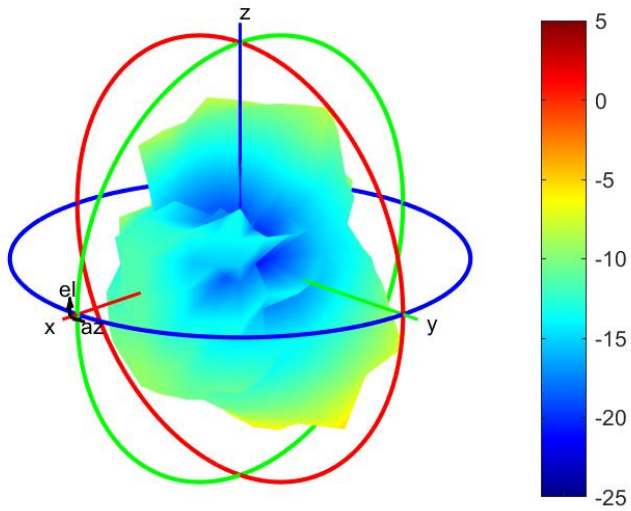

862MHz

Center Frequency	862MHz
Horizontal (dBi) peak	-4.24
Vertical (dBi) peak	-3.77

880MHz

Center Frequency	880MHz
Horizontal (dBi) peak	-5.83
Vertical (dBi) peak	-4.89

897.5MHz

Center Frequency	897.5MHz
Horizontal (dBi) peak	-6.4
Vertical (dBi) peak	-5.44

915MHz

Center Frequency	915MHz
Horizontal (dBi) peak	-6.24
Vertical (dBi) peak	-5.67

925MHz

Center Frequency	925MHz
Horizontal (dBi) peak	-6.25
Vertical (dBi) peak	-5.61

960MHz

Center Frequency	960MHz
Horizontal (dBi) peak	-7.54
Vertical (dBi) peak	-6.93