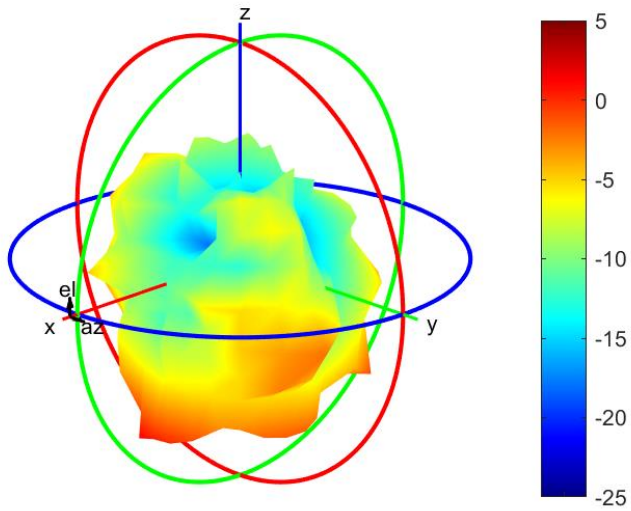

3800MHz

Center Frequency	3800MHz
Horizontal (dBi) peak	-0.64
Vertical (dBi) peak	0.84