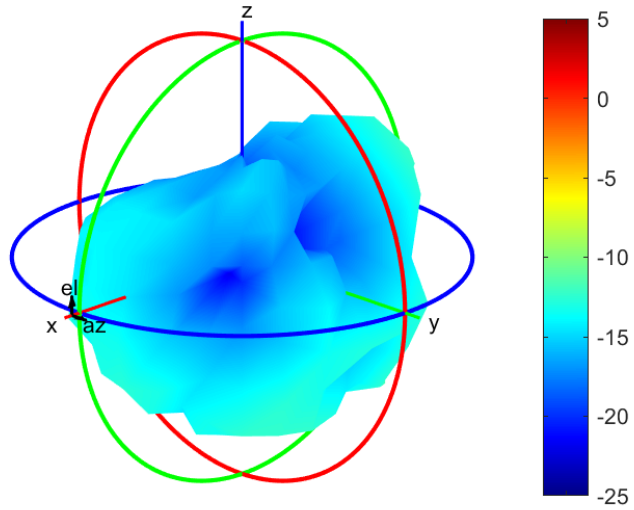

748MHz

Center Frequency	748MHz
Horizontal (dBi) peak	-10.18
Vertical (dBi) peak	-10.66