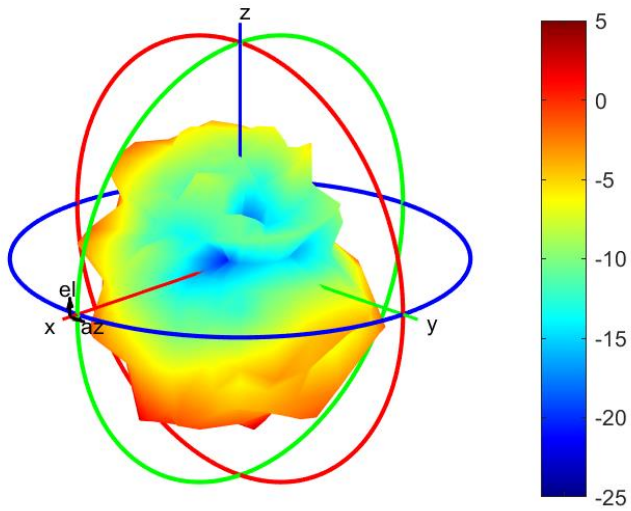

3400MHz

Center Frequency	3400MHz
Horizontal (dBi) peak	-0.1
Vertical (dBi) peak	0.94