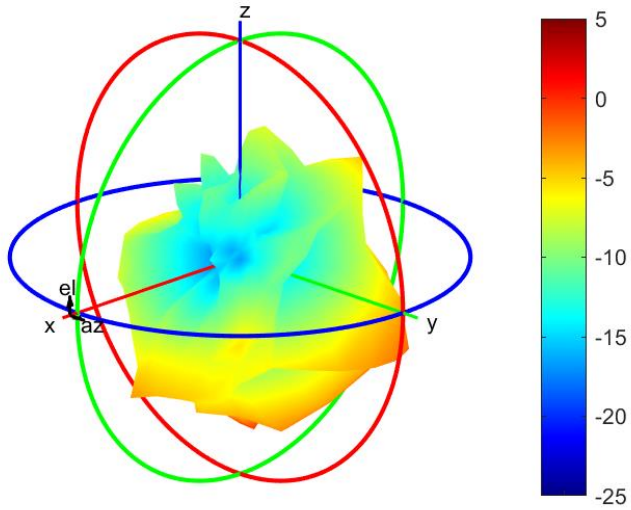

2595MHz

Center Frequency	2595MHz
Horizontal (dBi) peak	0.06
Vertical (dBi) peak	-0.9

2620MHz

Center Frequency	2620MHz
Horizontal (dBi) peak	0.32
Vertical (dBi) peak	-0.82

2690MHz

Center Frequency	2690MHz
Horizontal (dBi) peak	-2.08
Vertical (dBi) peak	-2.03