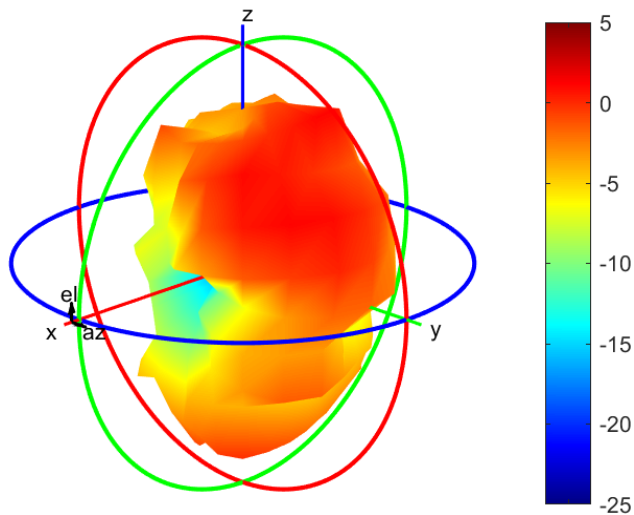

NB mode
MIMO3 Antenna (Rx4)

1805 MHz

Center Frequency	1805 MHz
Horizontal (dBi) peak	-1.00
Vertical (dBi) peak	1.77

1850 MHz

Center Frequency	1850 MHz
Horizontal (dBi) peak	-0.91
Vertical (dBi) peak	1.42

1880 MHz