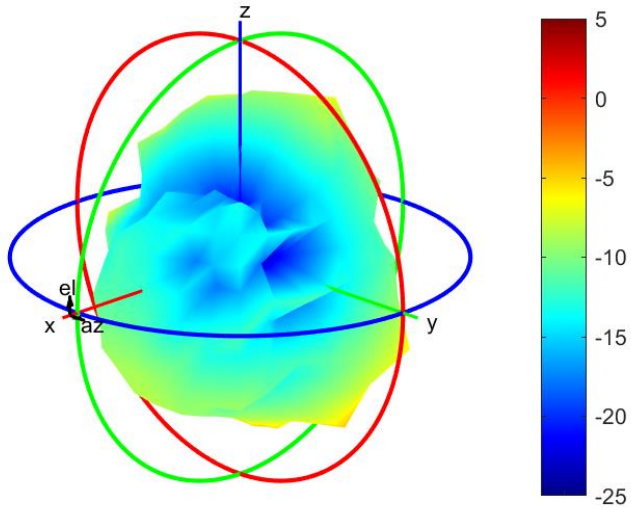

880MHz

Center Frequency	880MHz
Horizontal (dBi) peak	-5.83
Vertical (dBi) peak	-4.89