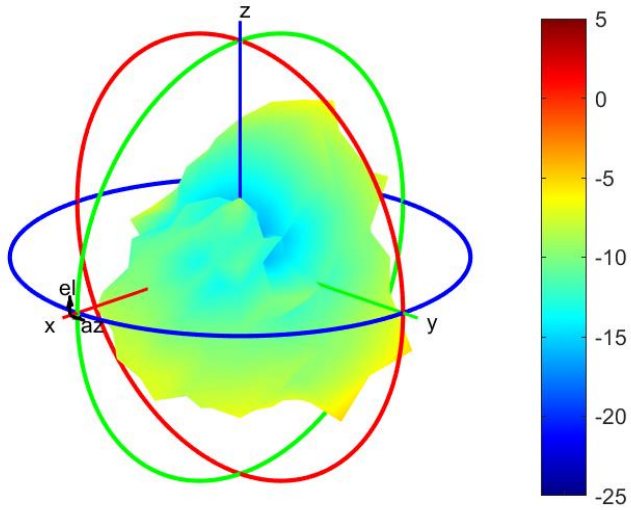

832MHz

Center Frequency	832MHz
Horizontal (dBi) peak	-5.64
Vertical (dBi) peak	-5.75