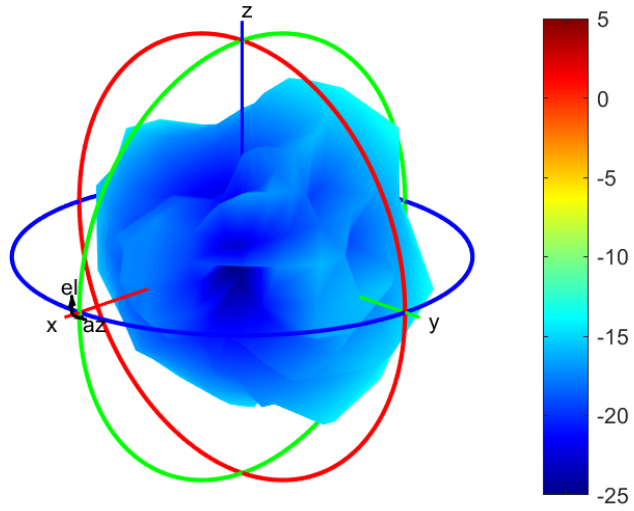

617MHz

Center Frequency	617 MHz
Horizontal (dBi) peak	-12.32
Vertical (dBi) peak	-12

635MHz

Center Frequency	635 MHz
Horizontal (dBi) peak	-12.07
Vertical (dBi) peak	-12.13

652MHz

Center Frequency	652 MHz
Horizontal (dBi) peak	-12.97
Vertical (dBi) peak	-13.24

663MHz

Center Frequency	663 MHz
Horizontal (dBi) peak	-14.08
Vertical (dBi) peak	-13.53

681MHz

Center Frequency	681 MHz
Horizontal (dBi) peak	-14.22
Vertical (dBi) peak	-14.22

698MHz

Center Frequency	698 MHz
Horizontal (dBi) peak	-13.43
Vertical (dBi) peak	-13.11