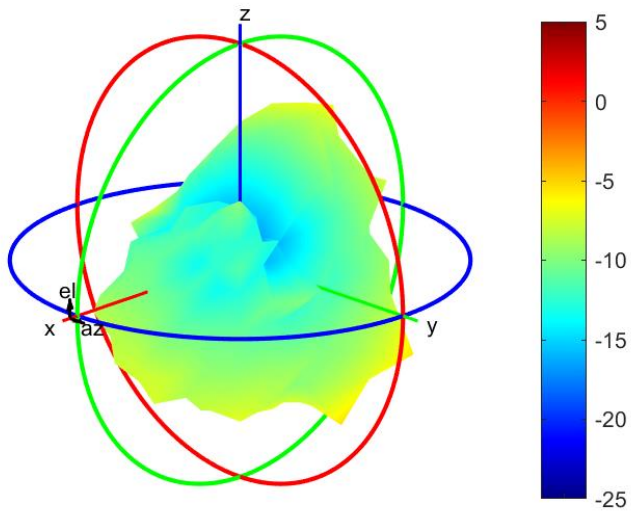

787MHz

Center Frequency	787MHz
Horizontal (dBi) peak	-8.13
Vertical (dBi) peak	-8.7

814MHz

Center Frequency	814MHz
Horizontal (dBi) peak	-6.73
Vertical (dBi) peak	-6.64

824MHz

Center Frequency	824MHz
Horizontal (dBi) peak	-6.09
Vertical (dBi) peak	-6.16