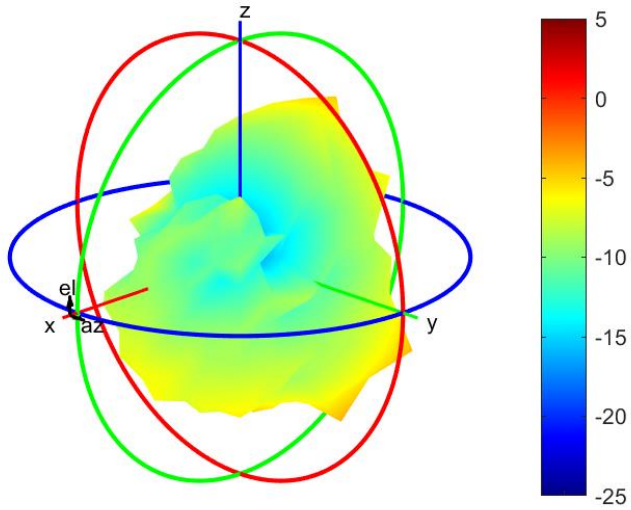

832MHz

Center Frequency	832MHz
Horizontal (dBi) peak	-5.64
Vertical (dBi) peak	-5.75

836.5MHz

Center Frequency	836.5MHz
Horizontal (dBi) peak	-5.39
Vertical (dBi) peak	-5.47

849MHz

Center Frequency	849MHz
Horizontal (dBi) peak	-4.72
Vertical (dBi) peak	-4.57

862MHz

Center Frequency	862MHz
Horizontal (dBi) peak	-4.24
Vertical (dBi) peak	-3.77

880MHz

Center Frequency	880MHz
Horizontal (dBi) peak	-5.83
Vertical (dBi) peak	-4.89

897.5MHz

Center Frequency	897.5MHz
Horizontal (dBi) peak	-6.4
Vertical (dBi) peak	-5.44