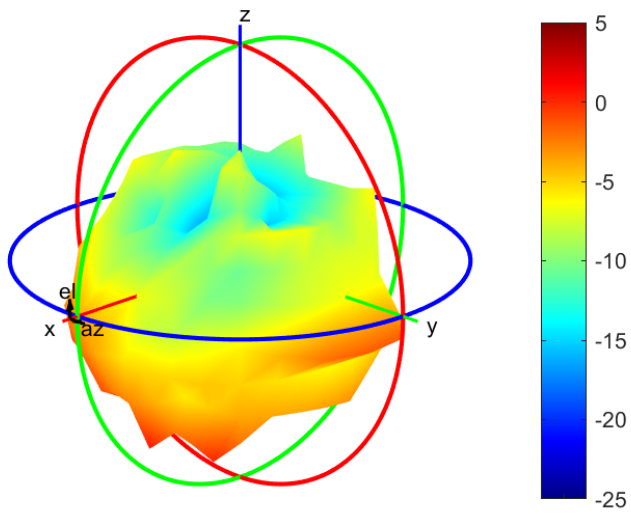

4400MHz

Center Frequency	4400MHz
Horizontal (dBi) peak	-1.48
Vertical (dBi) peak	0.55