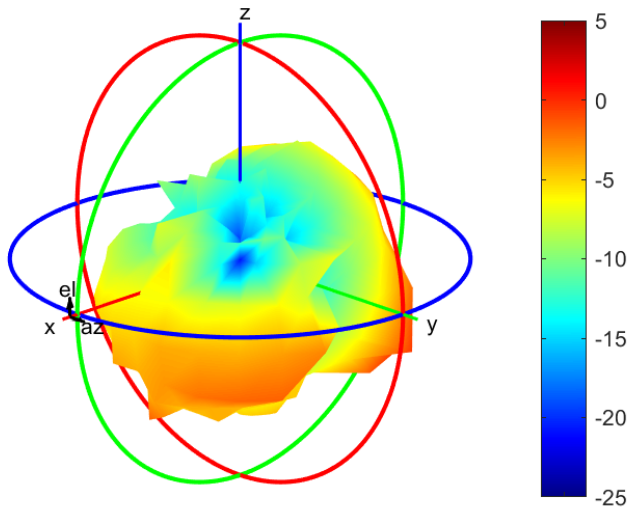

2500MHz

Center Frequency	2500MHz
Horizontal (dBi) peak	0.56
Vertical (dBi) peak	-2.25