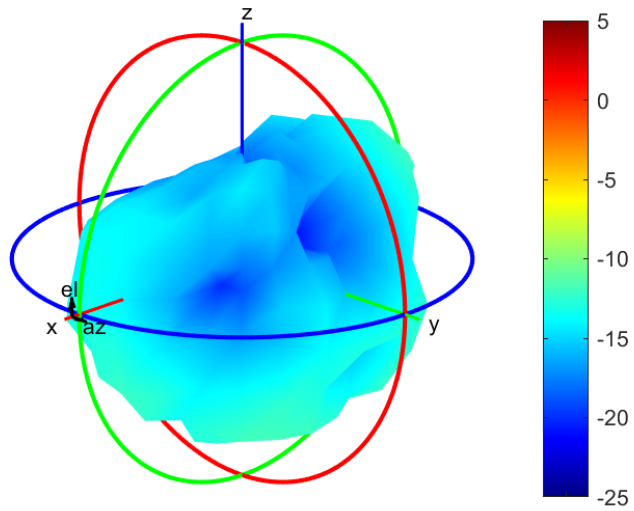

725.5MHz

Center Frequency	725.5MHz
Horizontal (dBi) peak	-11.79
Vertical (dBi) peak	-10.88

748MHz

Center Frequency	748MHz
Horizontal (dBi) peak	-10.18
Vertical (dBi) peak	-10.66

756MHz

Center Frequency	756MHz
Horizontal (dBi) peak	-9.65
Vertical (dBi) peak	-9.98

768MHz

Center Frequency	768MHz
Horizontal (dBi) peak	-8.85
Vertical (dBi) peak	-9.29

777MHz

Center Frequency	777MHz
Horizontal (dBi) peak	-8.45
Vertical (dBi) peak	-8.97

782MHz

Center Frequency	782MHz
Horizontal (dBi) peak	-8.29
Vertical (dBi) peak	-8.93