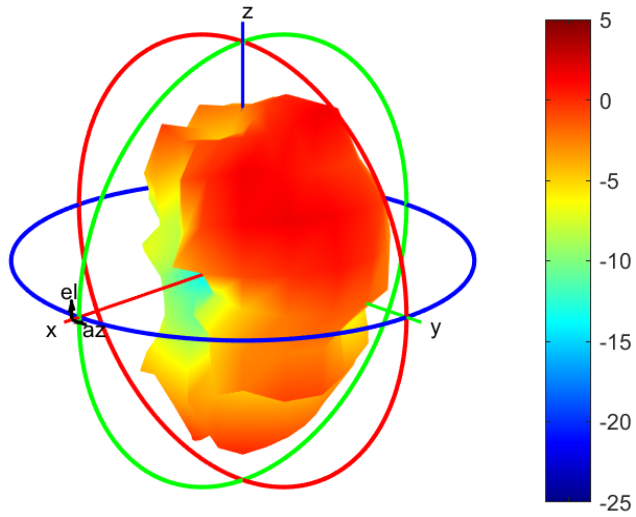

NB mode
MIMO3 Antenna (Rx4)

1805 MHz

Center Frequency	1805 MHz
Horizontal (dBi) peak	-1.00
Vertical (dBi) peak	1.77

1850 MHz

Center Frequency	1850 MHz
Horizontal (dBi) peak	-0.91
Vertical (dBi) peak	1.42

1880 MHz