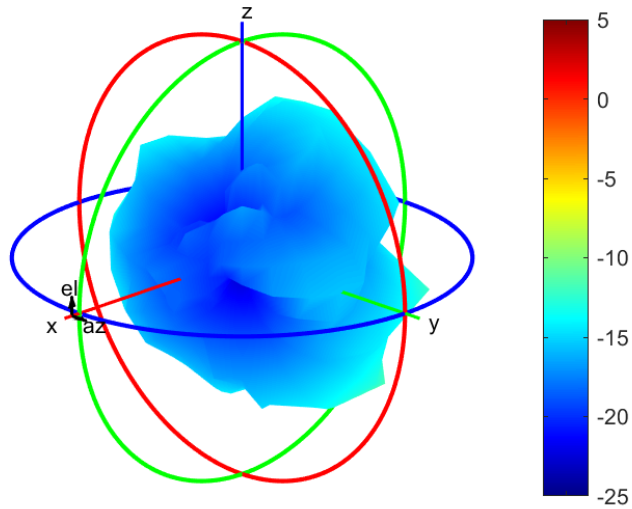

Center Frequency	635 MHz
Horizontal (dBi) peak	-12.07
Vertical (dBi) peak	-12.13