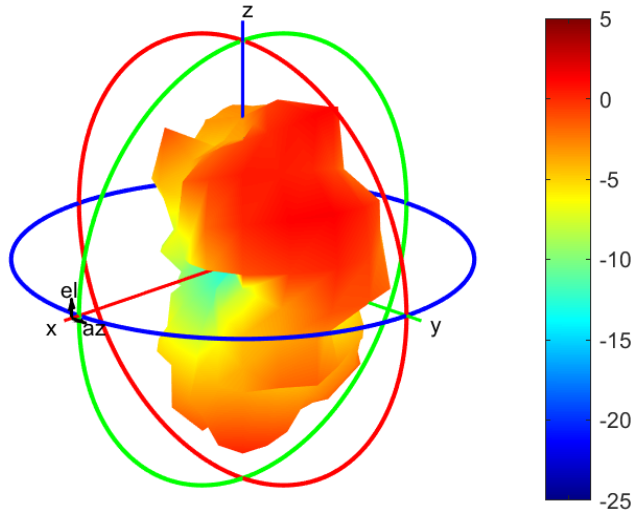

NB mode
MIMO3 Antenna (Rx4)

1805 MHz

Center Frequency	1805 MHz
Horizontal (dBi) peak	-1.00
Vertical (dBi) peak	1.77

1850 MHz

Center Frequency	1850 MHz
Horizontal (dBi) peak	-0.91
Vertical (dBi) peak	1.42

1880 MHz