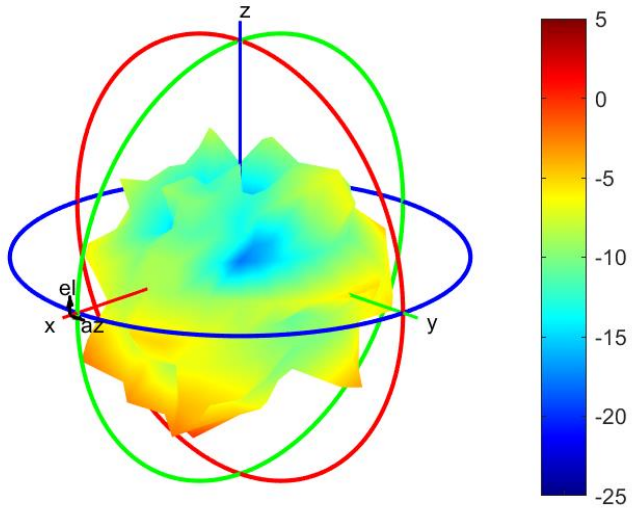

4700MHz

Center Frequency	4700MHz
Horizontal (dBi) peak	-2.38
Vertical (dBi) peak	0.36