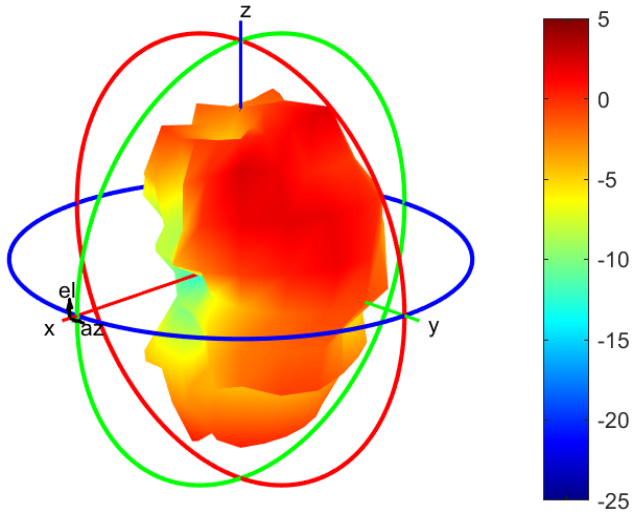

1920MHz

Center Frequency	1920MHz
Horizontal (dBi) peak	-0.21
Vertical (dBi) peak	2.70