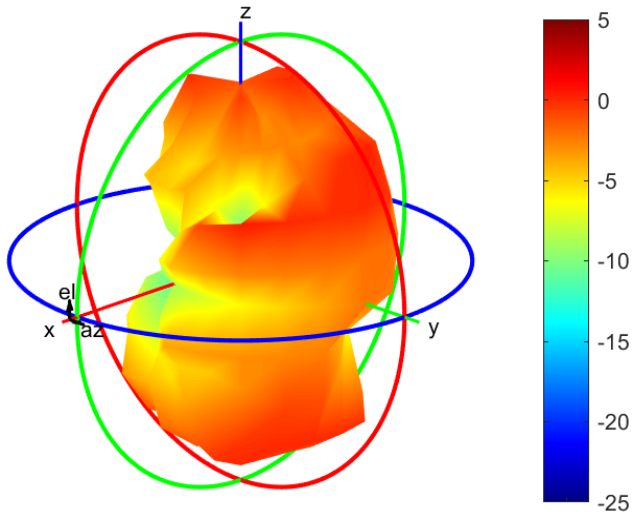

2500MHz

Center Frequency	2500MHz
Horizontal (dBi) peak	-0.54
Vertical (dBi) peak	2.07

2570MHz

Center Frequency	2570MHz
Horizontal (dBi) peak	-0.68
Vertical (dBi) peak	1.33

2595MHz

Center Frequency	2595MHz
Horizontal (dBi) peak	-0.44
Vertical (dBi) peak	0.88

2620MHz

Center Frequency	2620MHz
Horizontal (dBi) peak	-0.32
Vertical (dBi) peak	1.06

2690MHz

Center Frequency	2690MHz
Horizontal (dBi) peak	-0.52
Vertical (dBi) peak	0.77

3400MHz

Center Frequency	3400MHz
Horizontal (dBi) peak	0.92
Vertical (dBi) peak	5.00