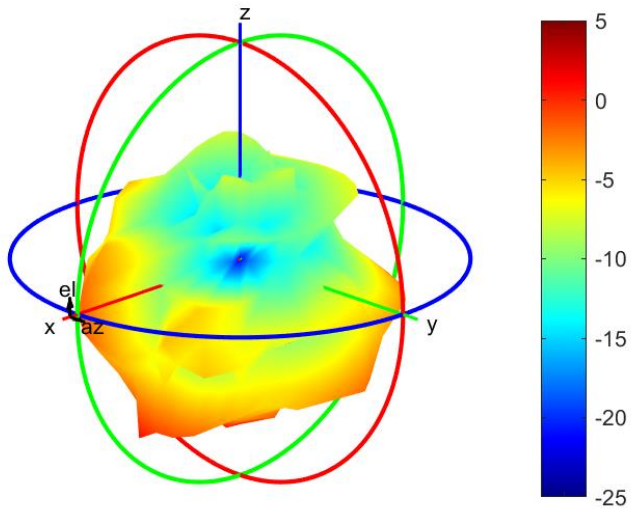

3400MHz

Center Frequency	3400MHz
Horizontal (dBi) peak	-0.1
Vertical (dBi) peak	0.94

3500MHz

Center Frequency	3500MHz
Horizontal (dBi) peak	-0.56
Vertical (dBi) peak	0.37

3600MHz

Center Frequency	3600MHz
Horizontal (dBi) peak	-0.27
Vertical (dBi) peak	-0.03