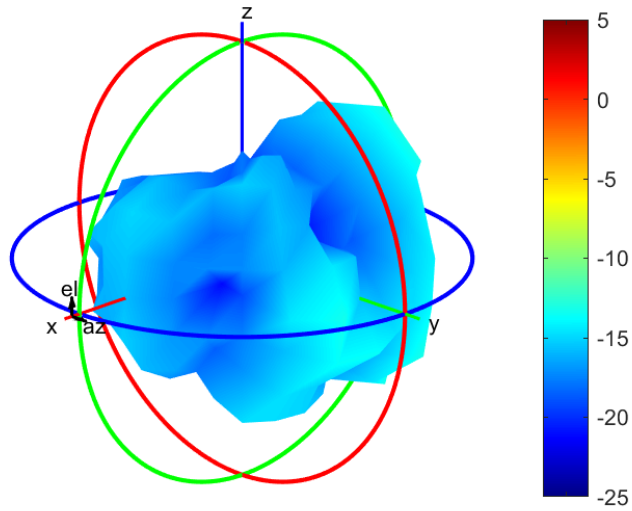

663MHz

Center Frequency	663 MHz
Horizontal (dBi) peak	-14.08
Vertical (dBi) peak	-13.53

681MHz

Center Frequency	681 MHz
Horizontal (dBi) peak	-14.22
Vertical (dBi) peak	-14.22

698MHz

Center Frequency	698 MHz
Horizontal (dBi) peak	-13.43
Vertical (dBi) peak	-13.11

703MHz

Center Frequency	703MHz
Horizontal (dBi) peak	-13.21
Vertical (dBi) peak	-12.47

707.5MHz

Center Frequency	707.5MHz
Horizontal (dBi) peak	-12.96
Vertical (dBi) peak	-10.54

717MHz

Center Frequency	717MHz
Horizontal (dBi) peak	-12.48
Vertical (dBi) peak	-10.61