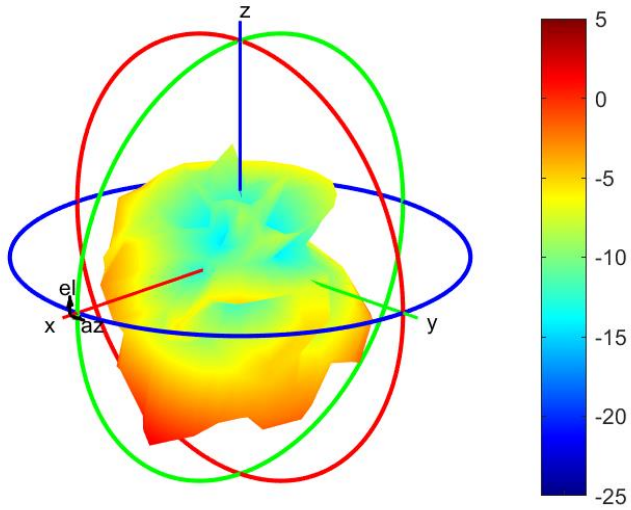

3700MHz

Center Frequency	3700MHz
Horizontal (dBi) peak	0.09
Vertical (dBi) peak	-0.48