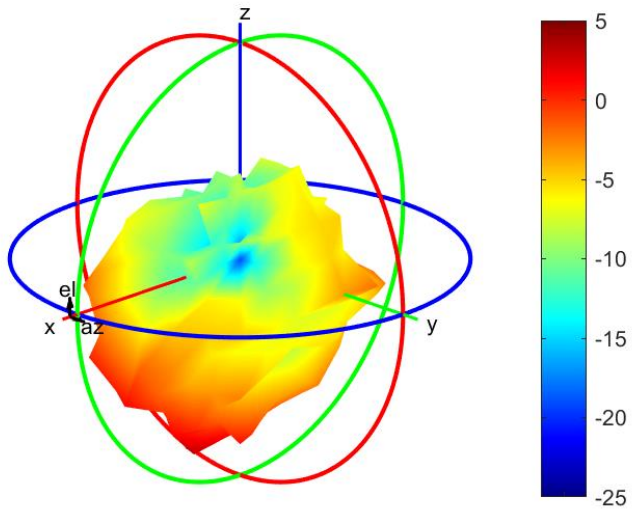

4400MHz

Center Frequency	4400MHz
Horizontal (dBi) peak	-1.48
Vertical (dBi) peak	0.55

4700MHz

Center Frequency	4700MHz
Horizontal (dBi) peak	-2.38
Vertical (dBi) peak	0.36

5150MHz

Center Frequency	5150MHz
Horizontal (dBi) peak	0.93
Vertical (dBi) peak	2.48