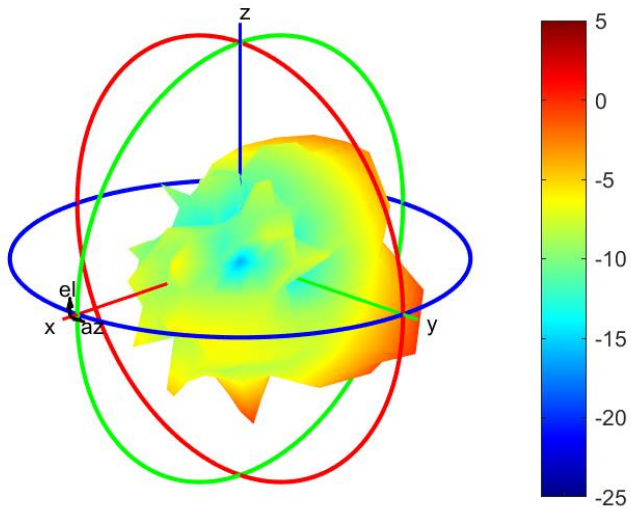

2595MHz

Center Frequency	2595MHz
Horizontal (dBi) peak	0.06
Vertical (dBi) peak	-0.9