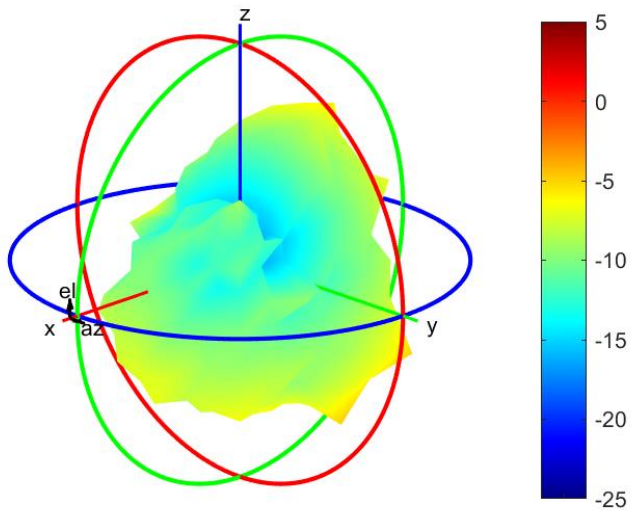

836.5MHz

Center Frequency	836.5MHz
Horizontal (dBi) peak	-5.39
Vertical (dBi) peak	-5.47