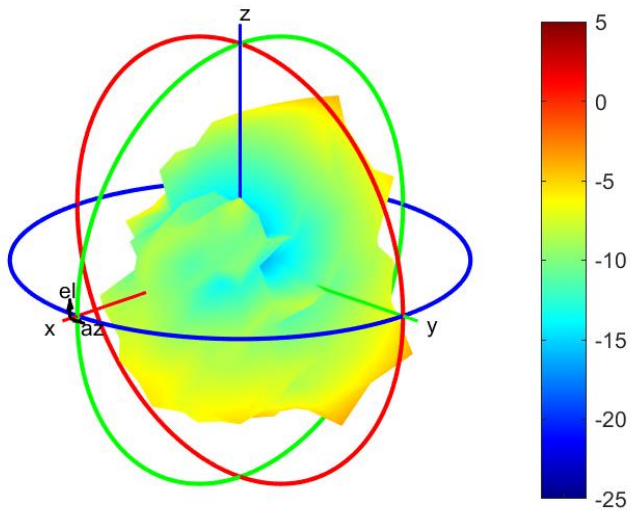

832MHz

Center Frequency	832MHz
Horizontal (dBi) peak	-5.64
Vertical (dBi) peak	-5.75

836.5MHz

Center Frequency	836.5MHz
Horizontal (dBi) peak	-5.39
Vertical (dBi) peak	-5.47

849MHz

Center Frequency	849MHz
Horizontal (dBi) peak	-4.72
Vertical (dBi) peak	-4.57

862MHz

Center Frequency	862MHz
Horizontal (dBi) peak	-4.24
Vertical (dBi) peak	-3.77

880MHz

Center Frequency	880MHz
Horizontal (dBi) peak	-5.83
Vertical (dBi) peak	-4.89

897.5MHz

Center Frequency	897.5MHz
Horizontal (dBi) peak	-6.4
Vertical (dBi) peak	-5.44