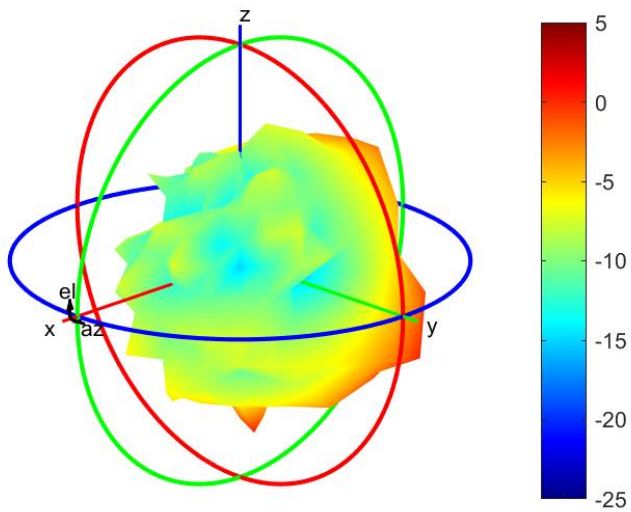

2620MHz

Center Frequency	2620MHz
Horizontal (dBi) peak	0.32
Vertical (dBi) peak	-0.82