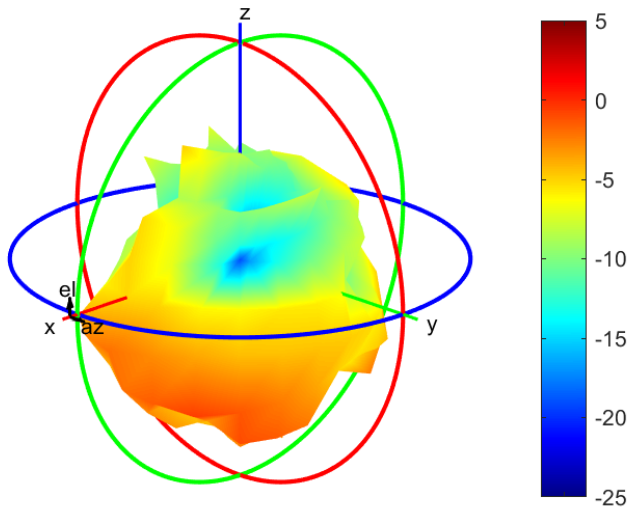

2305MHz

Center Frequency	2305MHz
Horizontal (dBi) peak	-1.84
Vertical (dBi) peak	-2.74

2315MHz

Center Frequency	2315MHz
Horizontal (dBi) peak	-1.94
Vertical (dBi) peak	-2.8

2350MHz

Center Frequency	2350MHz
Horizontal (dBi) peak	-0.91
Vertical (dBi) peak	-2.91