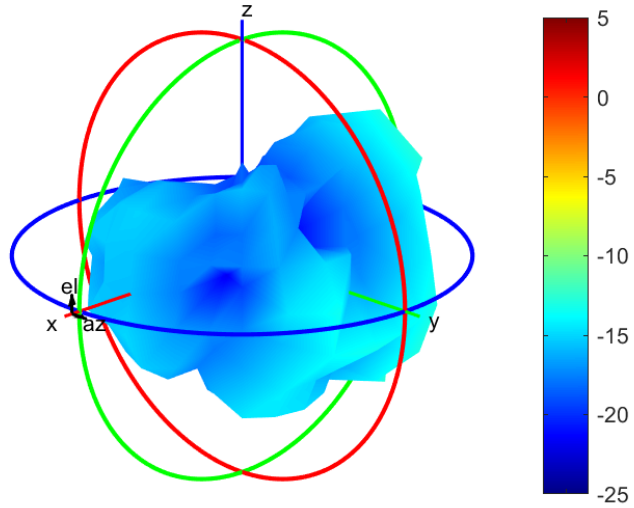

663MHz

Center Frequency	663 MHz
Horizontal (dBi) peak	-14.08
Vertical (dBi) peak	-13.53

681MHz

Center Frequency	681 MHz
Horizontal (dBi) peak	-14.22
Vertical (dBi) peak	-14.22

698MHz

Center Frequency	698 MHz
Horizontal (dBi) peak	-13.43
Vertical (dBi) peak	-13.11

703MHz

Center Frequency	703MHz
Horizontal (dBi) peak	-13.21
Vertical (dBi) peak	-12.47

707.5MHz

Center Frequency	707.5MHz
Horizontal (dBi) peak	-12.96
Vertical (dBi) peak	-10.54

717MHz

Center Frequency	717MHz
Horizontal (dBi) peak	-12.48
Vertical (dBi) peak	-10.61