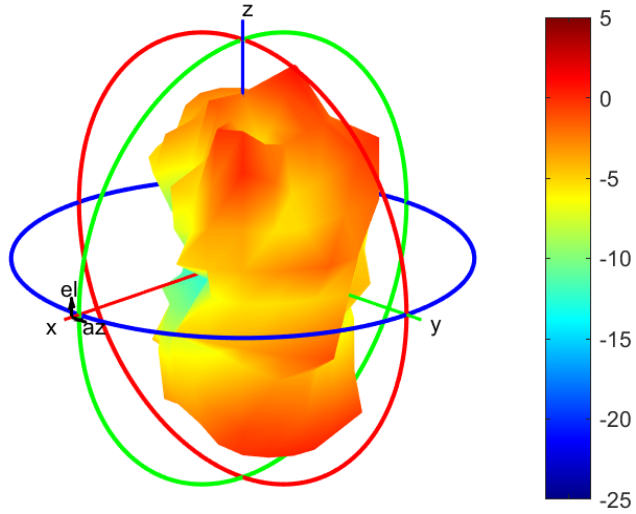

2315MHz

Center Frequency	2315MHz
Horizontal (dBi) peak	-0.41
Vertical (dBi) peak	2.34

2350MHz

Center Frequency	2350MHz
Horizontal (dBi) peak	-1.05
Vertical (dBi) peak	1.44

2400MHz

Center Frequency	2400MHz
Horizontal (dBi) peak	-1.11
Vertical (dBi) peak	0.98