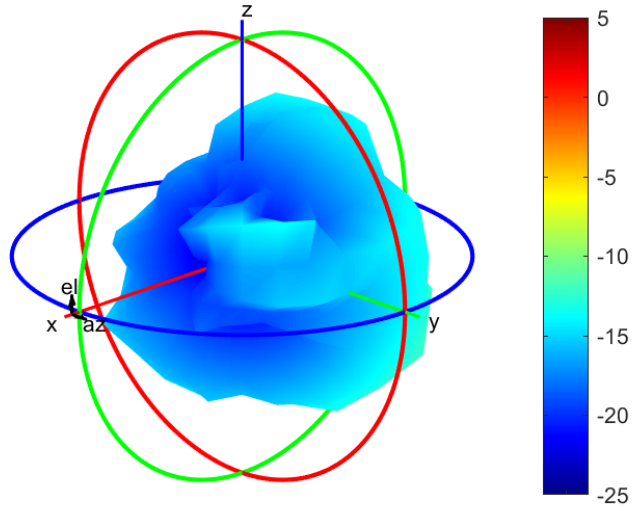

TB mode

WWAN Main Antenna (Tx1/Rx1)

617MHz

Center Frequency	617 MHz
Horizontal (dBi) peak	-12.32
Vertical (dBi) peak	-12

635MHz