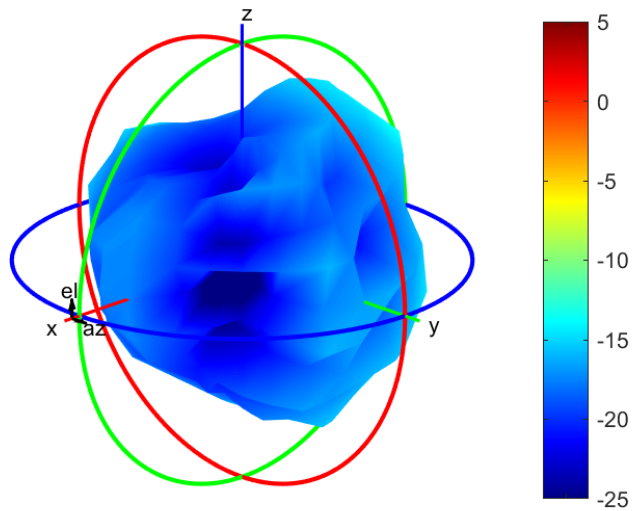

617MHz

Center Frequency	617 MHz
Horizontal (dBi) peak	-12.32
Vertical (dBi) peak	-12

635MHz

Center Frequency	635 MHz
Horizontal (dBi) peak	-12.07
Vertical (dBi) peak	-12.13

652MHz

Center Frequency	652 MHz
Horizontal (dBi) peak	-12.97
Vertical (dBi) peak	-13.24

663MHz

Center Frequency	663 MHz
Horizontal (dBi) peak	-14.08
Vertical (dBi) peak	-13.53

681MHz

Center Frequency	681 MHz
Horizontal (dBi) peak	-14.22
Vertical (dBi) peak	-14.22

698MHz

Center Frequency	698 MHz
Horizontal (dBi) peak	-13.43
Vertical (dBi) peak	-13.11