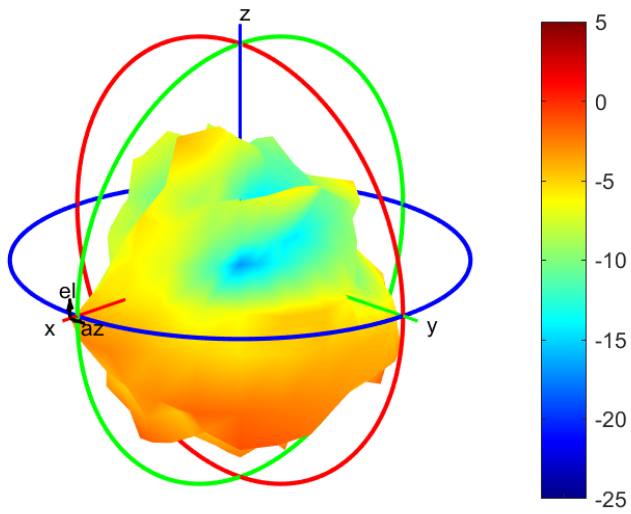

2110MHz

Center Frequency	2110MHz
Horizontal (dBi) peak	-1.54
Vertical (dBi) peak	-3.77

2200MHz

Center Frequency	2200MHz
Horizontal (dBi) peak	-0.94
Vertical (dBi) peak	-4.58

2300MHz

Center Frequency	2300MHz
Horizontal (dBi) peak	-1.79
Vertical (dBi) peak	-2.61