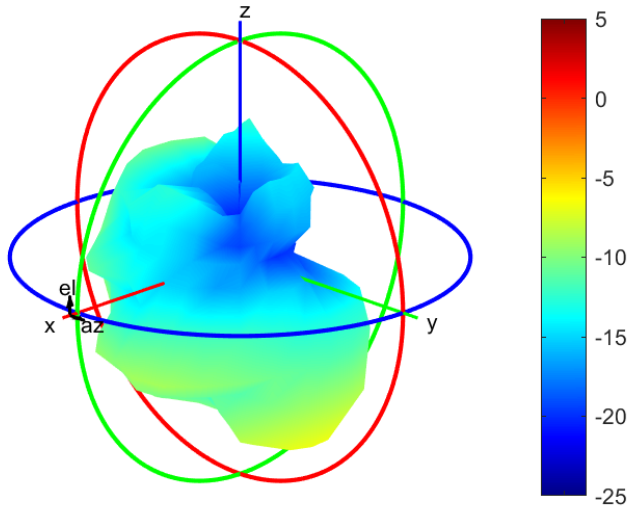

1462.9MHz

Center Frequency	1462.9MHz
Horizontal (dBi) peak	-8.5
Vertical (dBi) peak	-6.94