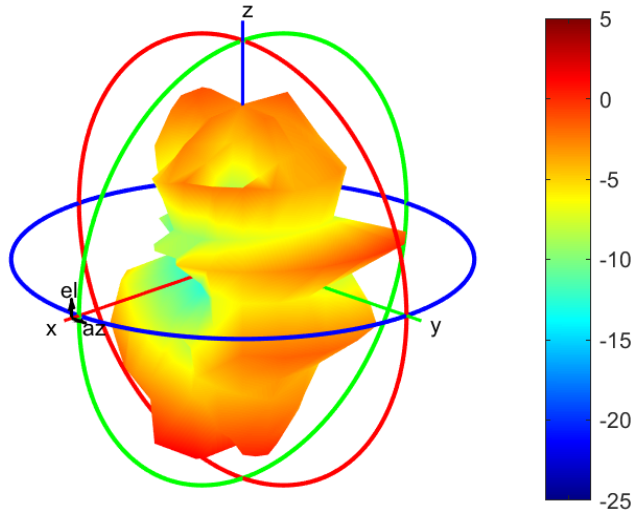

4700MHz

Center Frequency	4700MHz
Horizontal (dBi) peak	0.48
Vertical (dBi) peak	1.66