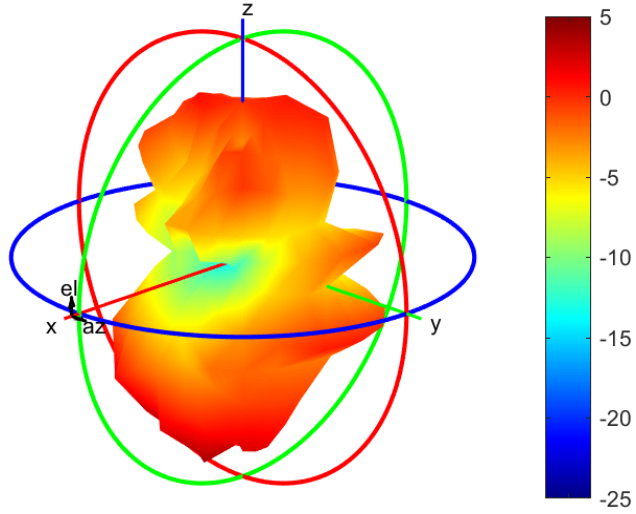

5000MHz

Center Frequency	5000MHz
Horizontal (dBi) peak	3.85
Vertical (dBi) peak	3.94