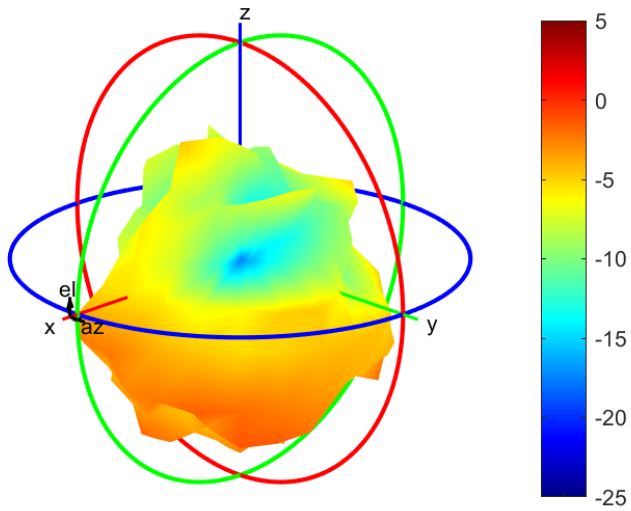

2315MHz

Center Frequency	2315MHz
Horizontal (dBi) peak	-1.94
Vertical (dBi) peak	-2.8