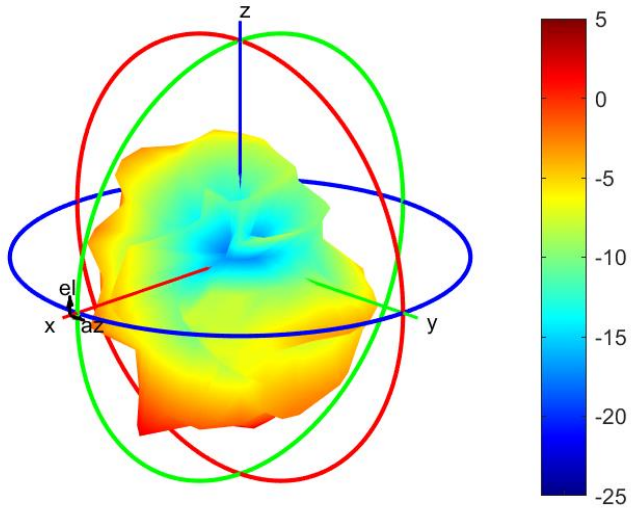

3500MHz

Center Frequency	3500MHz
Horizontal (dBi) peak	-0.56
Vertical (dBi) peak	0.37