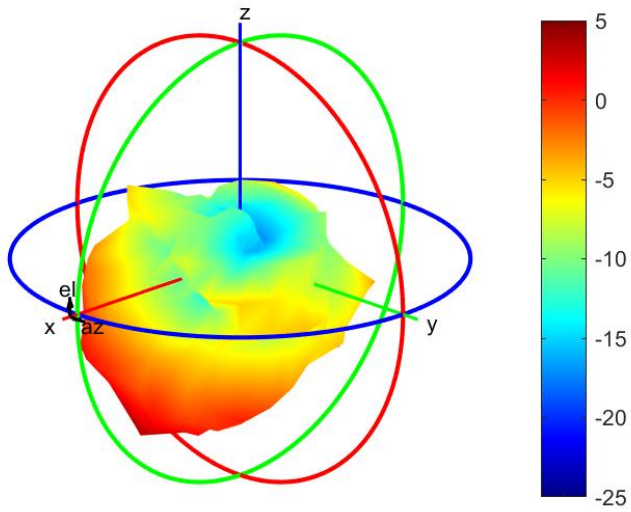

5925MHz

Center Frequency	5925MHz
Horizontal (dBi) peak	0.62
Vertical (dBi) peak	2.29