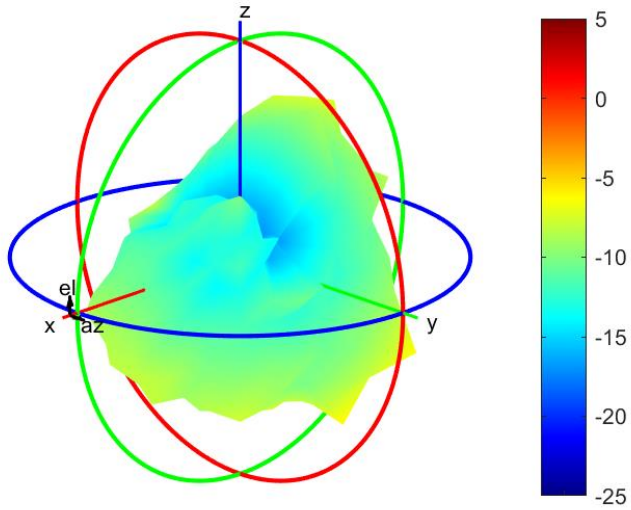

768MHz

Center Frequency	768MHz
Horizontal (dBi) peak	-8.85
Vertical (dBi) peak	-9.29

777MHz

Center Frequency	777MHz
Horizontal (dBi) peak	-8.45
Vertical (dBi) peak	-8.97

782MHz

Center Frequency	782MHz
Horizontal (dBi) peak	-8.29
Vertical (dBi) peak	-8.93

787MHz

Center Frequency	787MHz
Horizontal (dBi) peak	-8.13
Vertical (dBi) peak	-8.7

814MHz

Center Frequency	814MHz
Horizontal (dBi) peak	-6.73
Vertical (dBi) peak	-6.64

824MHz

Center Frequency	824MHz
Horizontal (dBi) peak	-6.09
Vertical (dBi) peak	-6.16