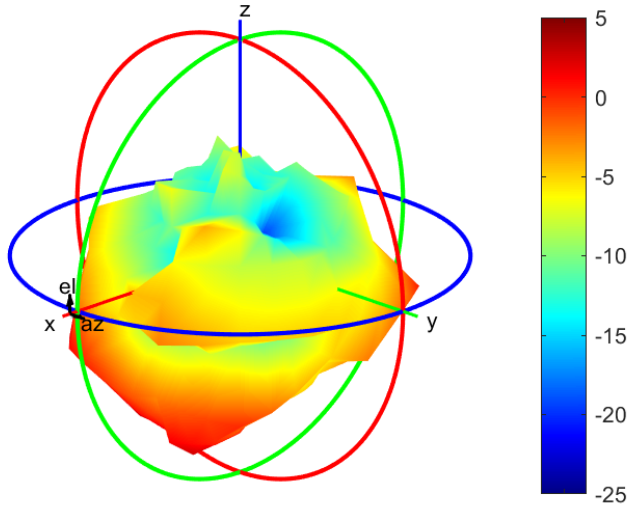

5537.5MHz

Center Frequency	5537.5MHz
Horizontal (dBi) peak	1.19
Vertical (dBi) peak	1.36