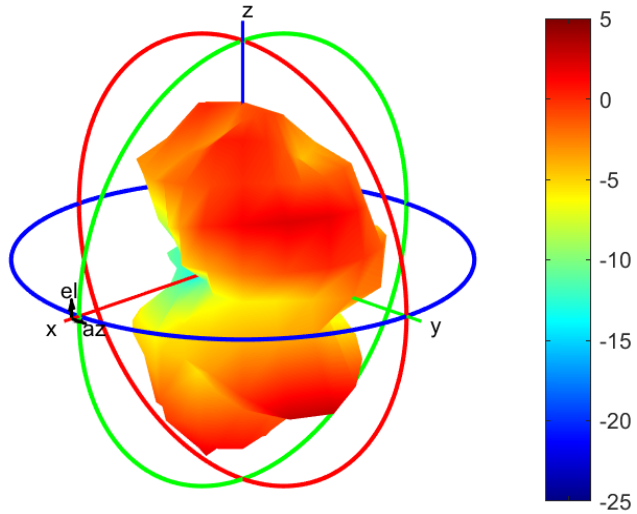

3600MHz

Center Frequency	3600MHz
Horizontal (dBi) peak	1.76
Vertical (dBi) peak	4.52