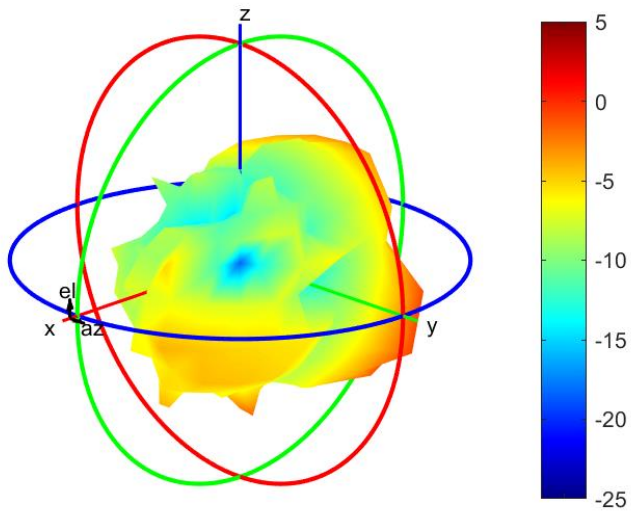

2400MHz

Center Frequency	2400MHz
Horizontal (dBi) peak	-0.01
Vertical (dBi) peak	-3.52

2500MHz

Center Frequency	2500MHz
Horizontal (dBi) peak	0.56
Vertical (dBi) peak	-2.25

2570MHz

Center Frequency	2570MHz
Horizontal (dBi) peak	0.16
Vertical (dBi) peak	-1.8