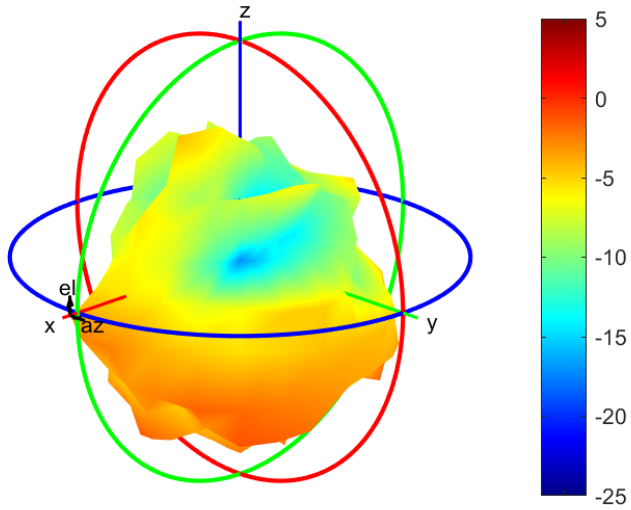

2305MHz

Center Frequency	2305MHz
Horizontal (dBi) peak	-1.84
Vertical (dBi) peak	-2.74