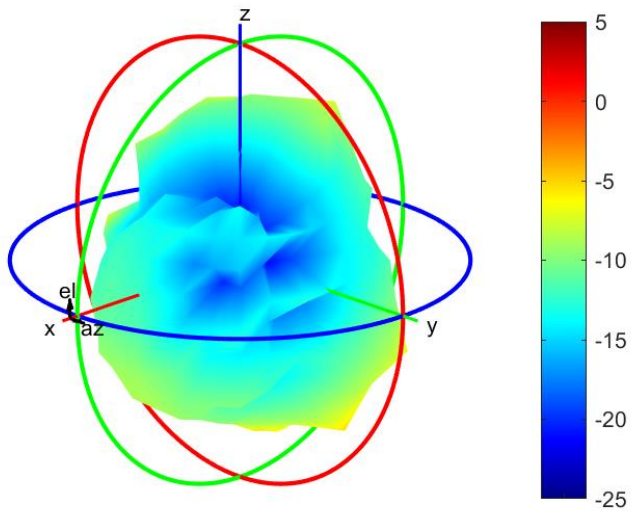

862MHz

Center Frequency	862MHz
Horizontal (dBi) peak	-4.24
Vertical (dBi) peak	-3.77

880MHz

Center Frequency	880MHz
Horizontal (dBi) peak	-5.83
Vertical (dBi) peak	-4.89

897.5MHz

Center Frequency	897.5MHz
Horizontal (dBi) peak	-6.4
Vertical (dBi) peak	-5.44

915MHz

Center Frequency	915MHz
Horizontal (dBi) peak	-6.24
Vertical (dBi) peak	-5.67

925MHz

Center Frequency	925MHz
Horizontal (dBi) peak	-6.25
Vertical (dBi) peak	-5.61

960MHz

Center Frequency	960MHz
Horizontal (dBi) peak	-7.54
Vertical (dBi) peak	-6.93