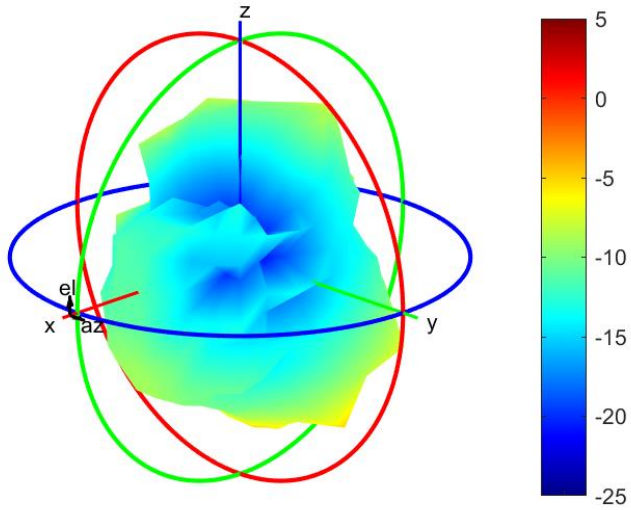

862MHz

Center Frequency	862MHz
Horizontal (dBi) peak	-4.24
Vertical (dBi) peak	-3.77

880MHz

Center Frequency	880MHz
Horizontal (dBi) peak	-5.83
Vertical (dBi) peak	-4.89

897.5MHz

Center Frequency	897.5MHz
Horizontal (dBi) peak	-6.4
Vertical (dBi) peak	-5.44

915MHz

Center Frequency	915MHz
Horizontal (dBi) peak	-6.24
Vertical (dBi) peak	-5.67

925MHz

Center Frequency	925MHz
Horizontal (dBi) peak	-6.25
Vertical (dBi) peak	-5.61

960MHz

Center Frequency	960MHz
Horizontal (dBi) peak	-7.54
Vertical (dBi) peak	-6.93