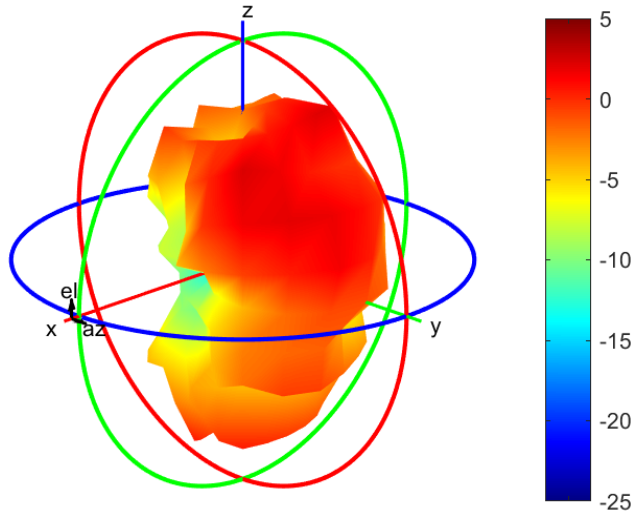

1910MHz

Center Frequency	1910MHz
Horizontal (dBi) peak	-0.26
Vertical (dBi) peak	2.65