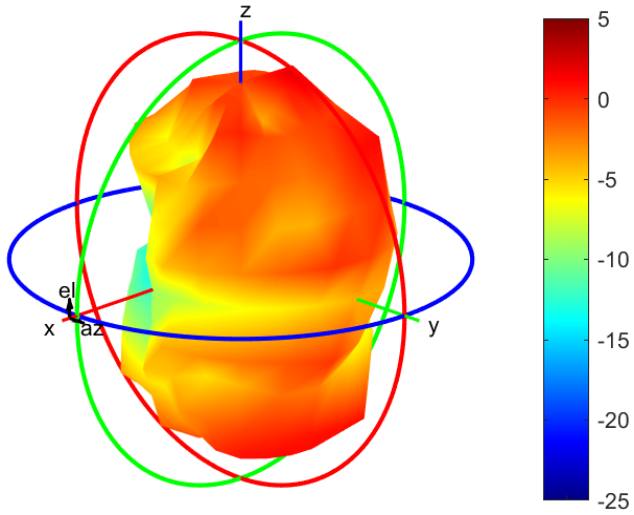

2500MHz

Center Frequency	2500MHz
Horizontal (dBi) peak	-0.54
Vertical (dBi) peak	2.07