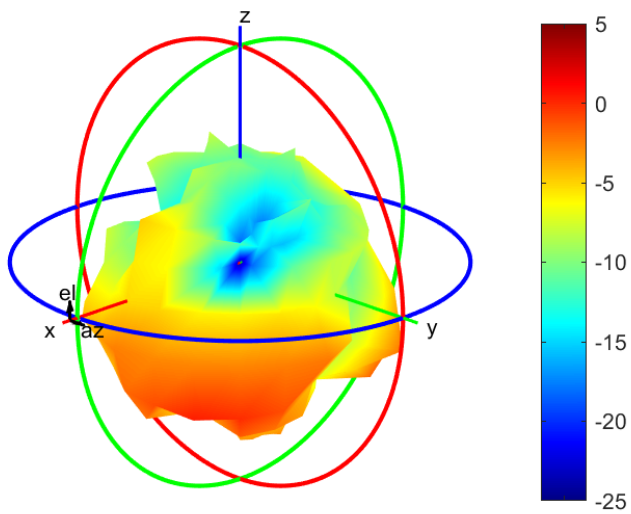

2400MHz

Center Frequency	2400MHz
Horizontal (dBi) peak	-0.01
Vertical (dBi) peak	-3.52