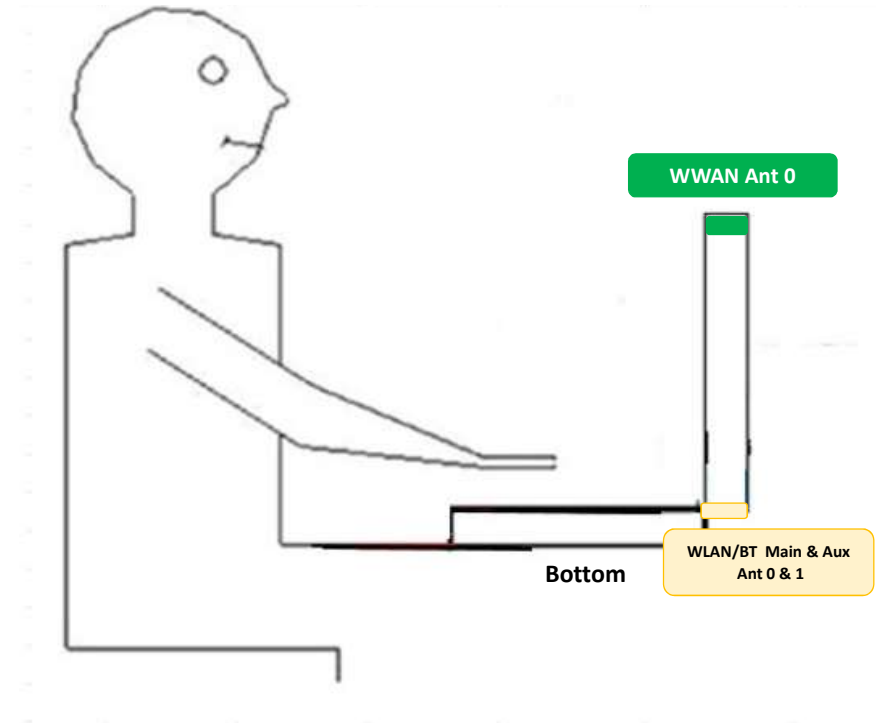

Photographs of EUT Setup and Antenna Location

The photographs of EUT and setup for SAR testing are shown as follows.

<Tx Antenna Location>

Antenna	Supported Band
WWAN Ant 0	WCDMA II / IV / V LTE B2 / 4 / 5 / 7 / 12 / 13 / 14 / 17 / 25 / 26 / 30 / 38 / 41 / 48 / 66 / 71
WLAN Main Ant 0	Wi-Fi 2.4G / 5G / 6G
WLAN/BT Aux Ant 1	Wi-Fi 2.4G / 5G / 6G / BT

Antenna	To Bottom of Laptop (mm)
WWAN Ant 0	242.93
WLAN Main Ant 0	4.44
WLAN/BT Aux Ant 1	4.44

<Photographs of Bottom Body SAR Test Setup>

Bottom of EUT Tested at 0 mm

<Photographs of Power Density Test Setup>

Bottom of EUT Tested at 0 mm