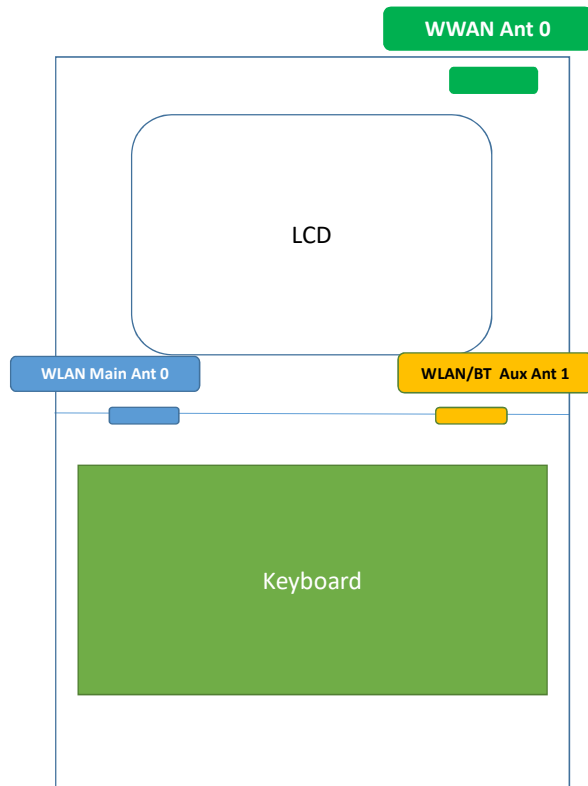

Photographs of EUT Setup and Antenna Location

The photographs of EUT and setup for SAR testing are shown as follows.

<Tx Antenna Location>

Antenna	Supported Band
WWAN Ant 0	WCDMA II / IV / V LTE B2 / 4 / 5 / 7 / 12 / 13 / 14 / 17 / 25 / 26 / 30 / 38 / 41 / 48 / 66 / 71
WLAN Main Ant 0	Wi-Fi 2.4G / 5G / 6G
WLAN/BT Aux Ant 1	Wi-Fi 2.4G / 5G / 6G / BT

Antenna	To Bottom of Laptop (mm)
WWAN Ant 0	242.93
WLAN Main Ant 0	4.44
WLAN/BT Aux Ant 1	4.44

<Photographs of Bottom Body SAR Test Setup>

Bottom of EUT Tested at 0 mm

<Photographs of Power Density Test Setup>

Bottom of EUT Tested at 0 mm