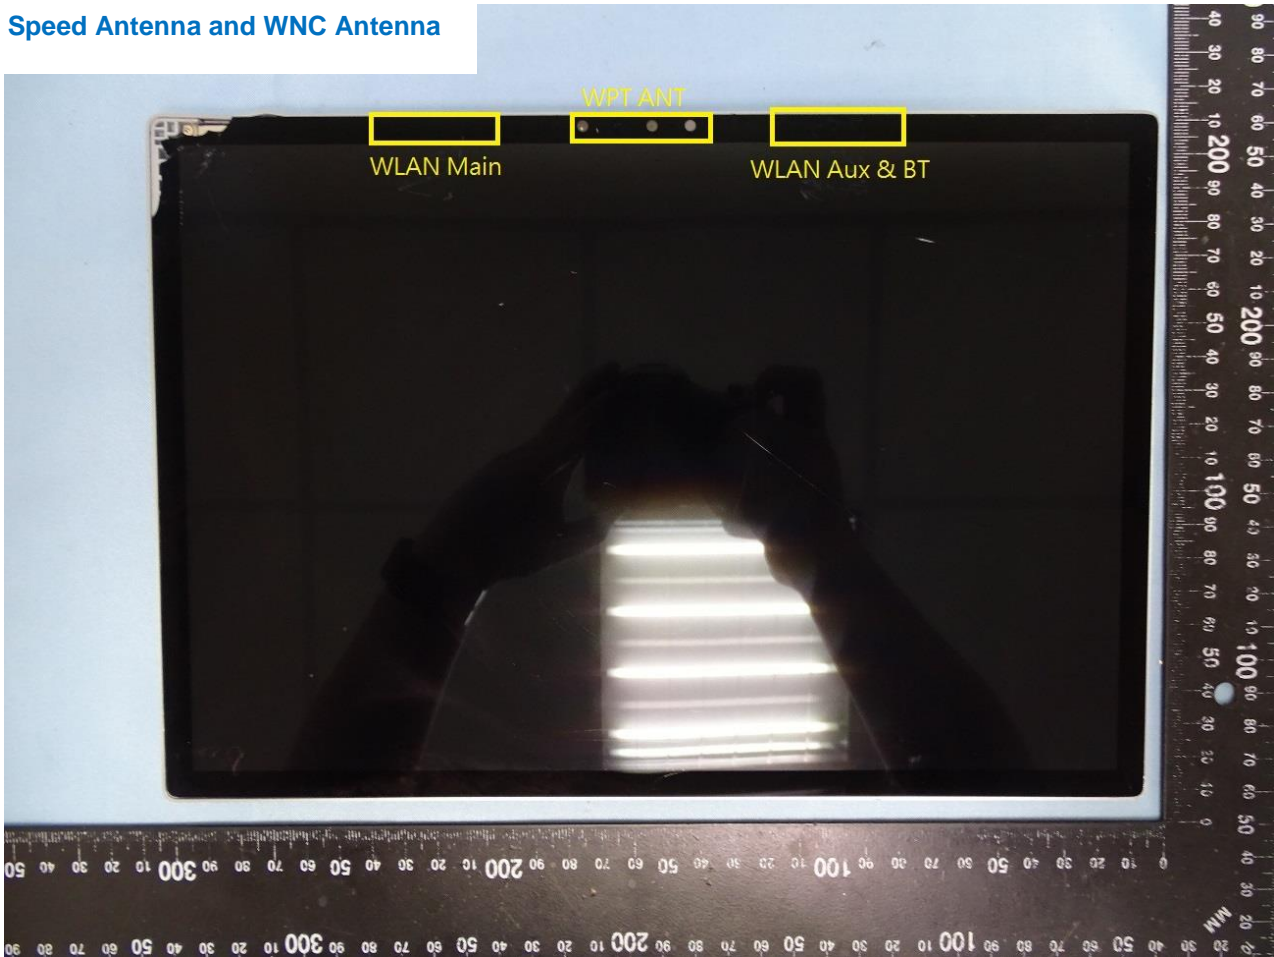

### 3. Internal Photograph of the Host

Speed Antenna and WNC Antenna

WLAN Main Antenna for Speed

Bluetooth and WLAN Aux. Antenna for Speed

WPT Antenna for Speed

WLAN Main Antenna for WNC

Bluetooth and WLAN Aux. Antenna for WNC