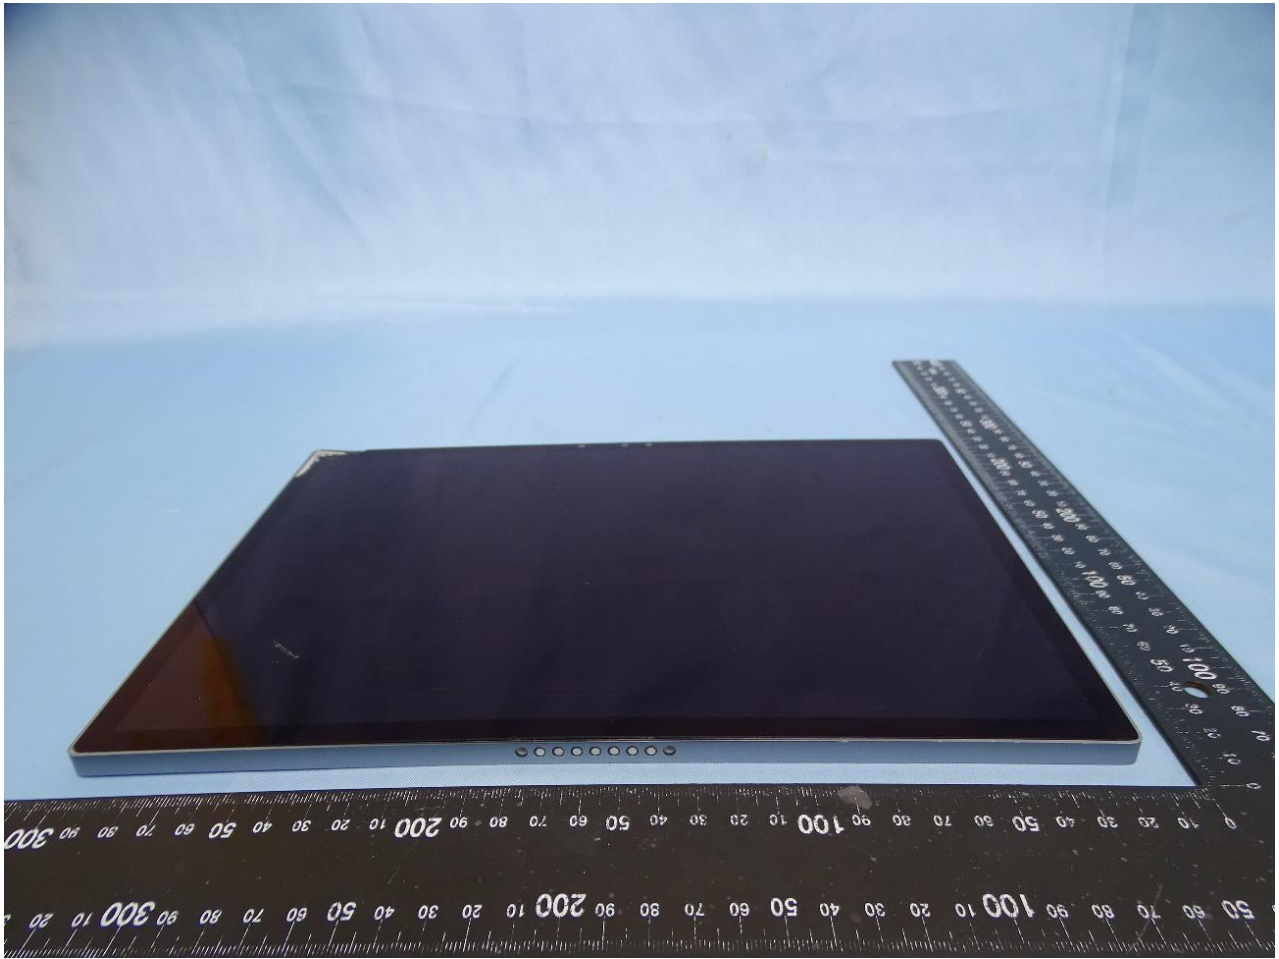

### 1. External Photograph of the Host

Host: Tablet (Brand Name: DELL / Model Name: T05J)

Speed Antenna and WNC Antenna

## 2. Photograph of Accessory for the Host

**List of Accessory for Host (Tablet):**

<b>Specification of Accessory</b>		
<b>AC Adapter</b>	<b>Brand Name</b>	DELL
	<b>Model Name</b>	LA45NM210
<b>Battery</b>	<b>Brand Name</b>	DELL
	<b>Model Name</b>	G8W13
<b>Touch Pen</b>	<b>Brand Name</b>	Dell
	<b>Model Name</b>	9N9315A