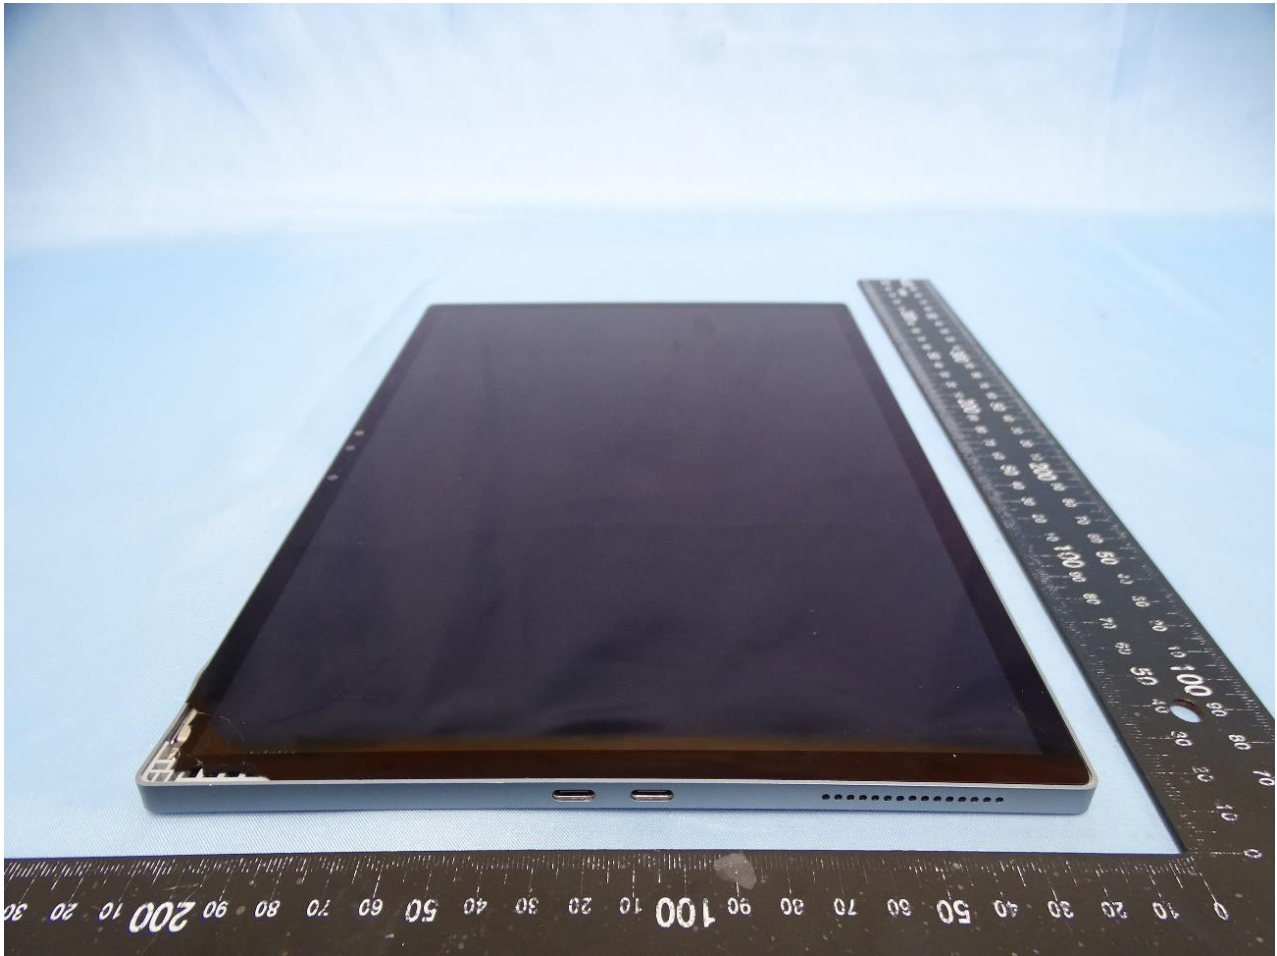

### 1. External Photograph of the Host

Host: Tablet (Brand Name: DELL / Model Name: T05J)

Speed Antenna and WNC Antenna

## 2. Photograph of Accessory for the Host

**List of Accessory for Host (Tablet):**

<b>Specification of Accessory</b>		
<b>AC Adapter</b>	<b>Brand Name</b>	DELL
	<b>Model Name</b>	LA45NM210
<b>Battery</b>	<b>Brand Name</b>	DELL
	<b>Model Name</b>	G8W13
<b>Touch Pen</b>	<b>Brand Name</b>	Dell
	<b>Model Name</b>	9N9315A