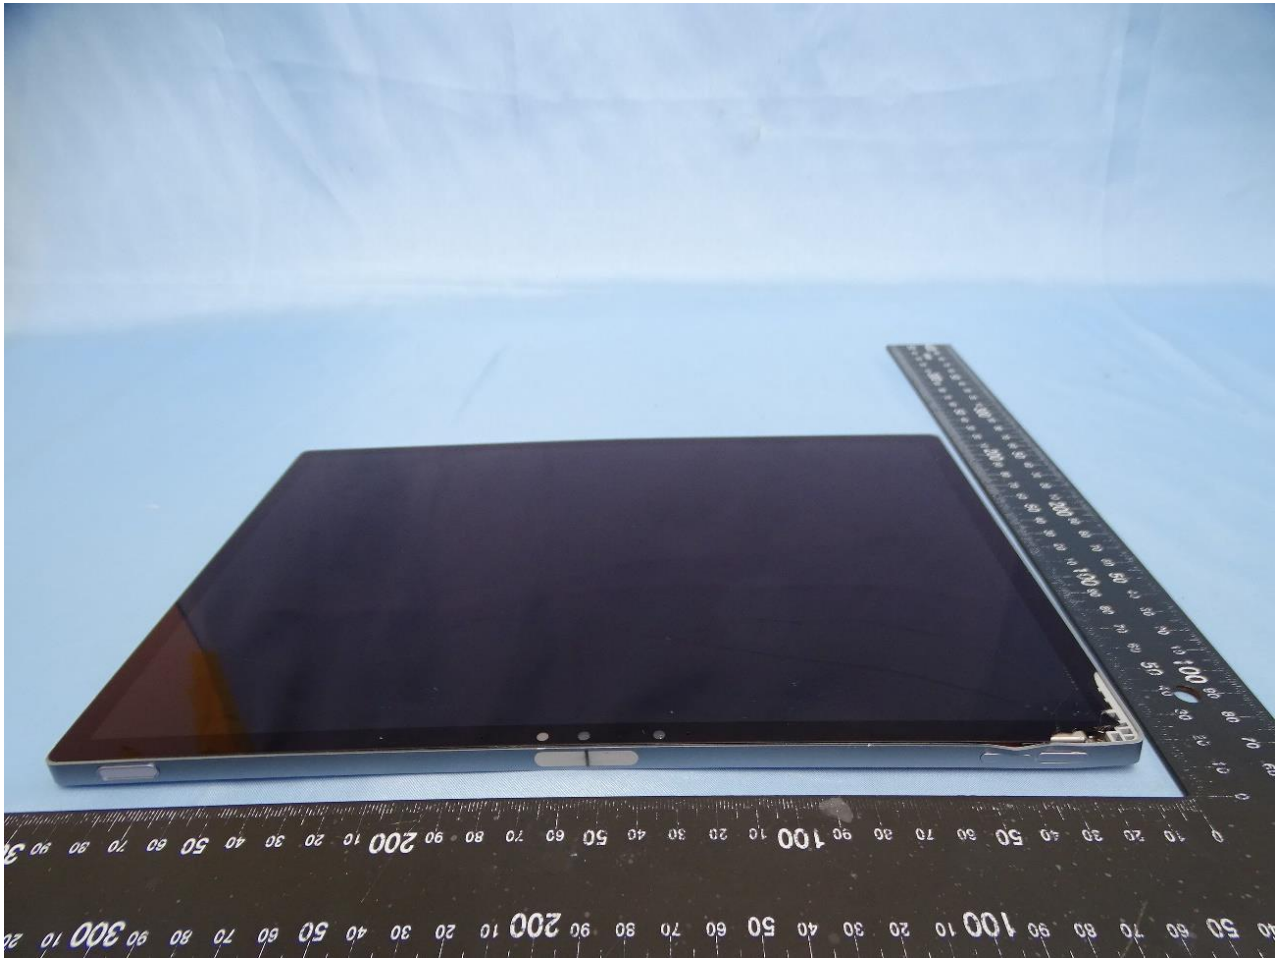

### 1. External Photograph of the Host

Host: Tablet (Brand Name: DELL / Model Name: T05J)

Speed Antenna and WNC Antenna

## 2. Photograph of Accessory for the Host

**List of Accessory for Host (Tablet):**

<b>Specification of Accessory</b>		
<b>AC Adapter</b>	<b>Brand Name</b>	DELL
	<b>Model Name</b>	LA45NM210
<b>Battery</b>	<b>Brand Name</b>	DELL
	<b>Model Name</b>	G8W13
<b>Touch Pen</b>	<b>Brand Name</b>	Dell
	<b>Model Name</b>	9N9315A