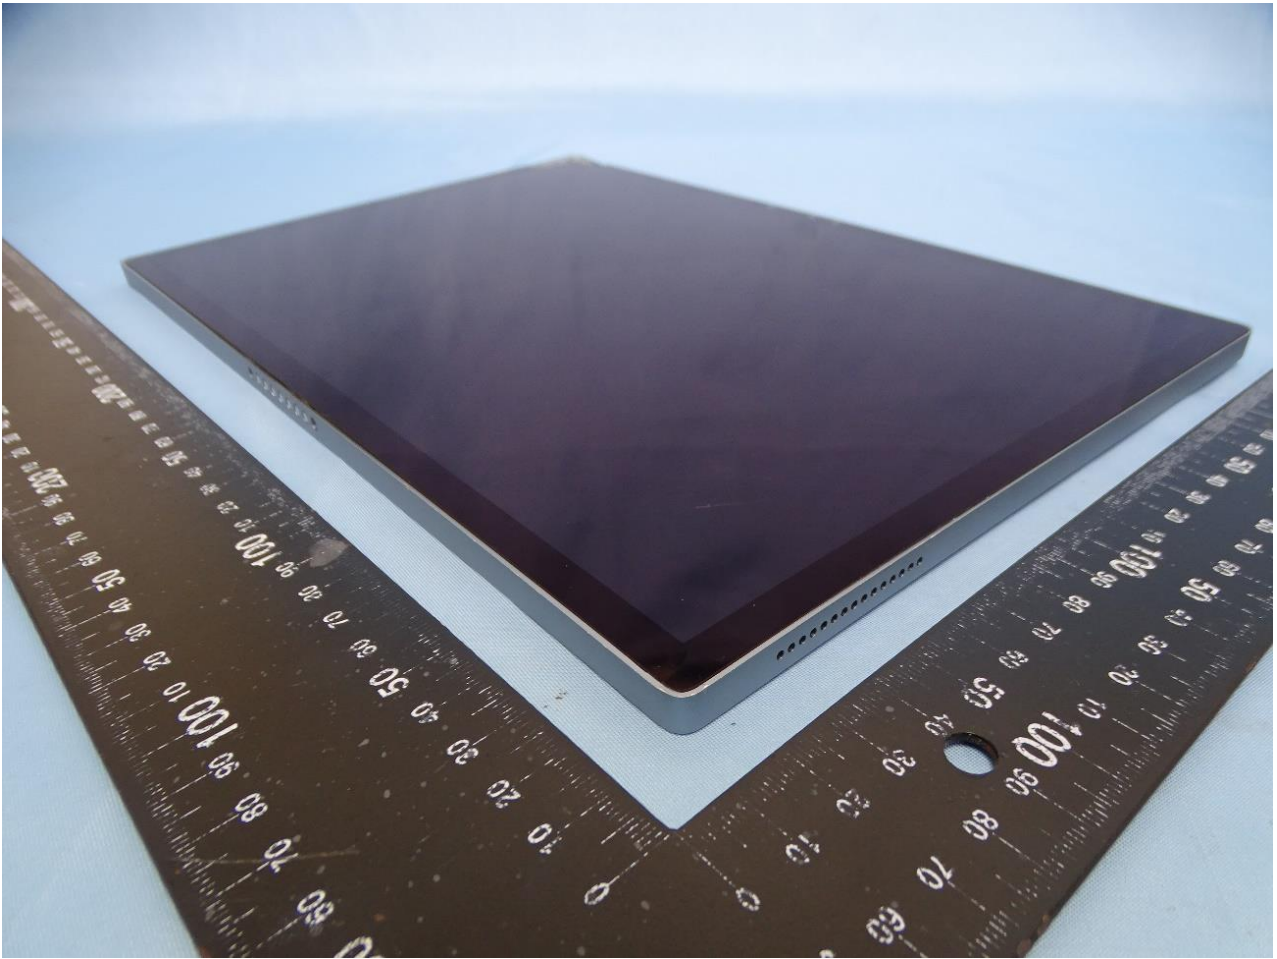

### 1. External Photograph of the Host

Host: Tablet (Brand Name: DELL / Model Name: T05J)

Speed Antenna and WNC Antenna