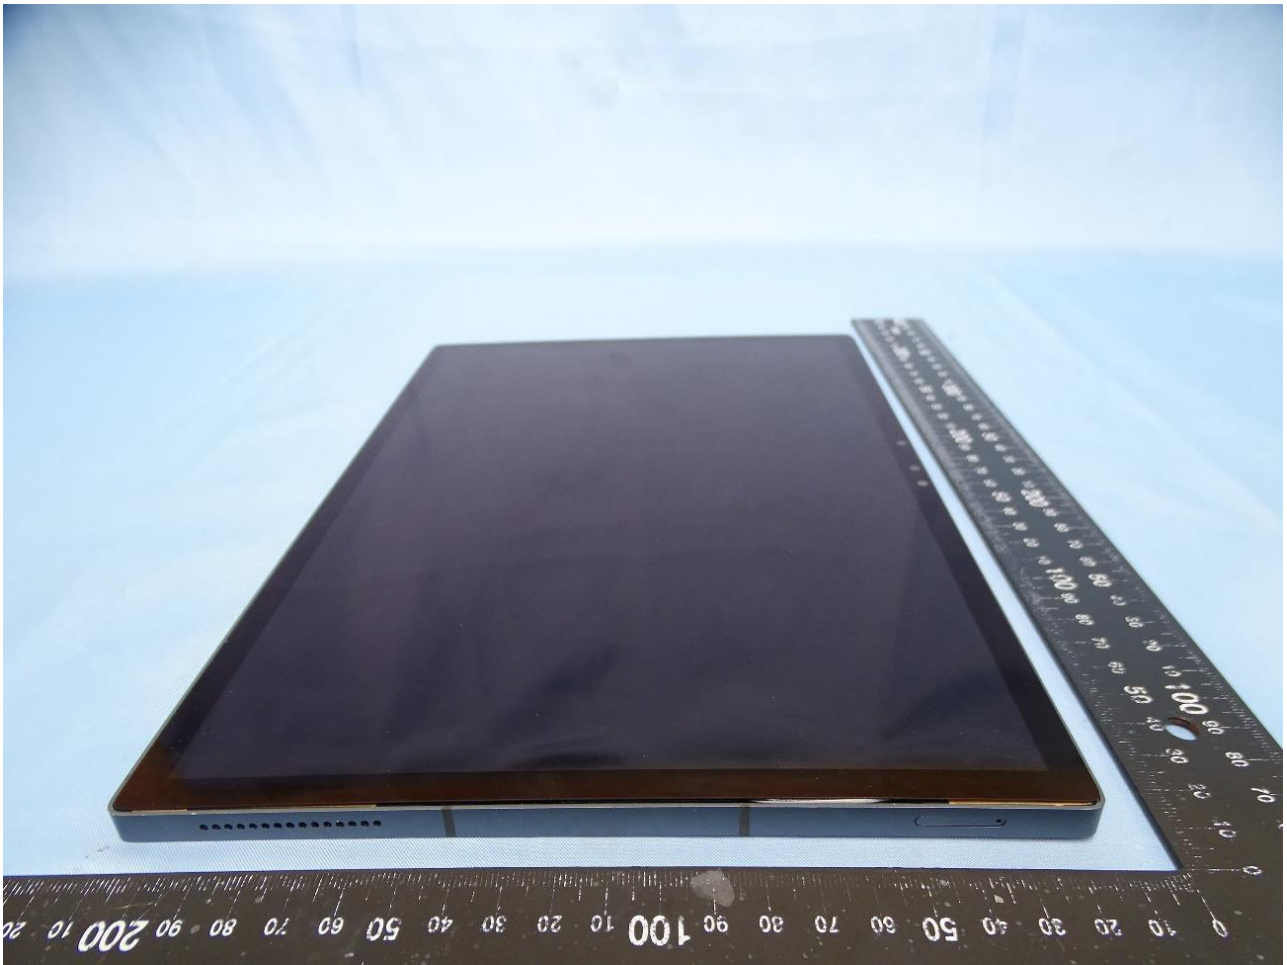

1. External Photograph of the Host

Host: Tablet (Brand Name: DELL / Model Name: T05J)

WNC and SPEED Antenna

2. Photograph of Accessory for the Host

List of Accessory for Host (Tablet):

| Specification of Accessory | | |
|-----------------------------------|-------------------|-----------|
| AC Adapter | Brand Name | DELL |
| | Model Name | LA45NM210 |
| Battery | Brand Name | DELL |
| | Model Name | G8W13 |
| Touch Pen | Brand Name | Dell |
| | Model Name | 9N9315A |