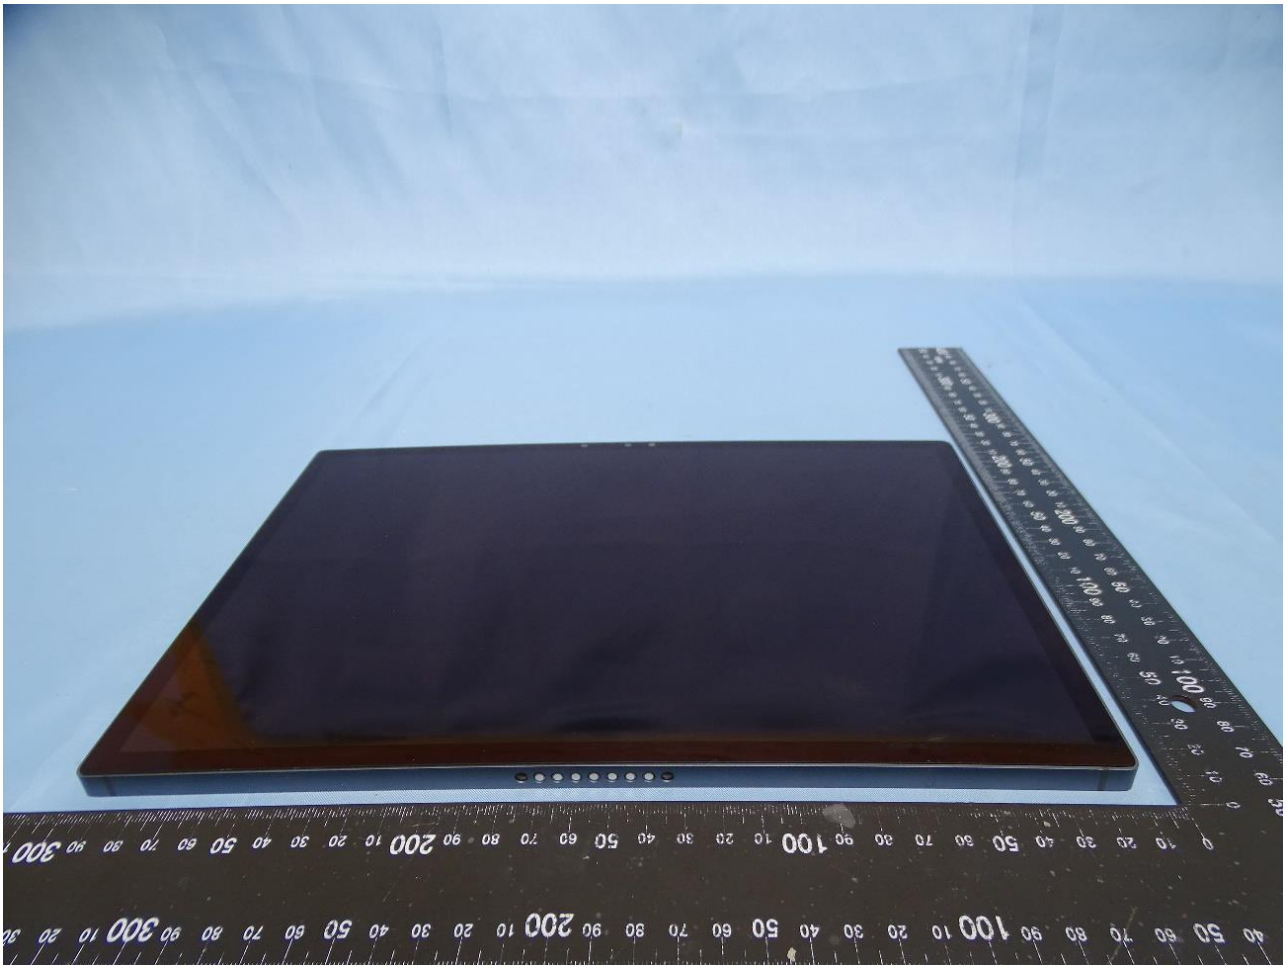

1. External Photograph of the Host

Host: Tablet (Brand Name: DELL / Model Name: T05J)

WNC and SPEED Antenna

2. Photograph of Accessory for the Host

List of Accessory for Host (Tablet):

| Specification of Accessory | | |
|-----------------------------------|-------------------|-----------|
| AC Adapter | Brand Name | DELL |
| | Model Name | LA45NM210 |
| Battery | Brand Name | DELL |
| | Model Name | G8W13 |
| Touch Pen | Brand Name | Dell |
| | Model Name | 9N9315A |