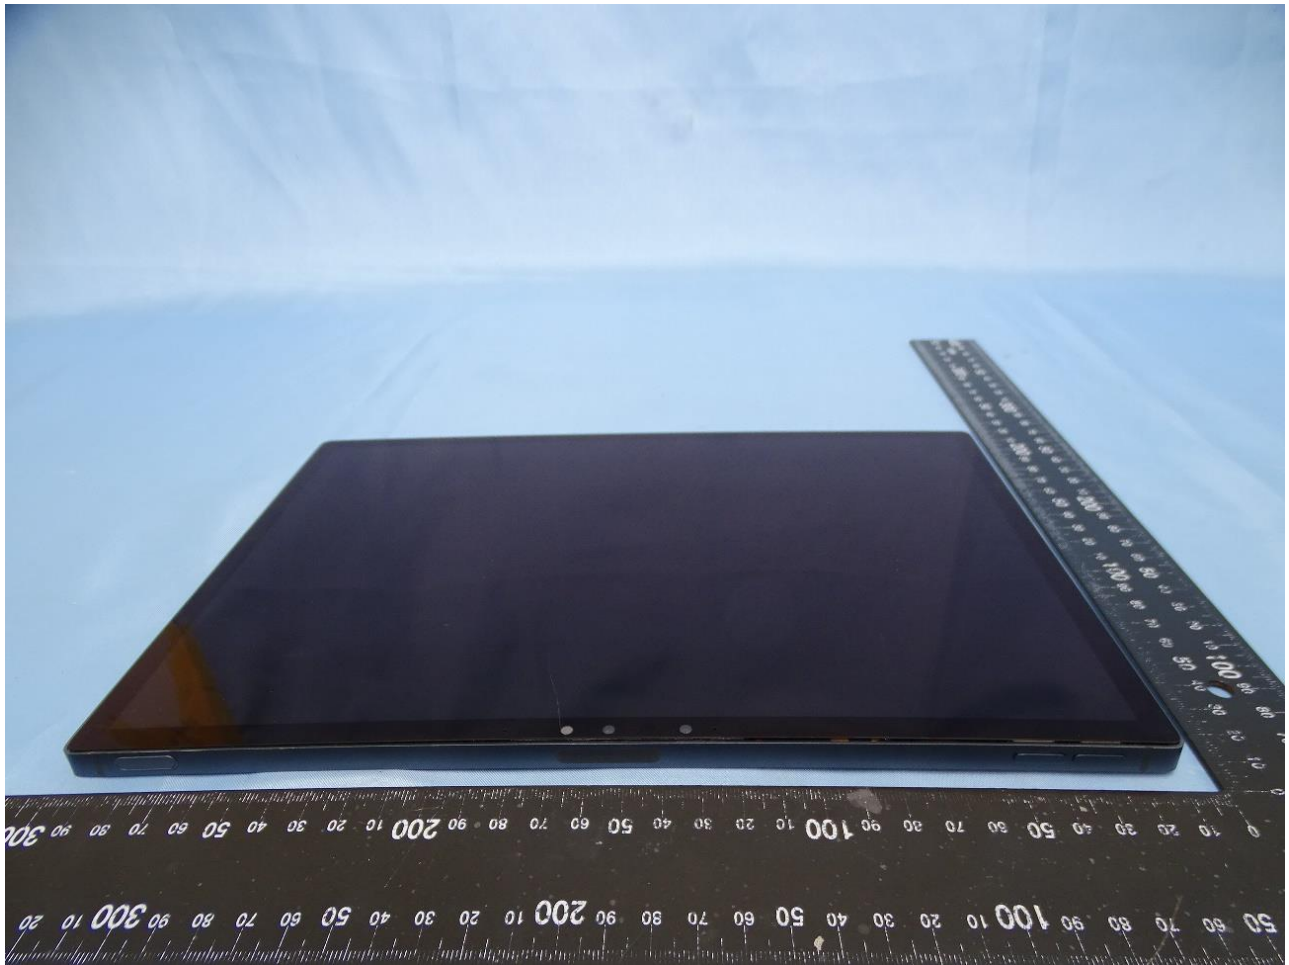

1. External Photograph of the Host

Host: Tablet (Brand Name: DELL / Model Name: T05J)

WNC and SPEED Antenna

2. Photograph of Accessory for the Host

List of Accessory for Host (Tablet):

| Specification of Accessory | | |
|-----------------------------------|-------------------|-----------|
| AC Adapter | Brand Name | DELL |
| | Model Name | LA45NM210 |
| Battery | Brand Name | DELL |
| | Model Name | G8W13 |
| Touch Pen | Brand Name | Dell |
| | Model Name | 9N9315A |