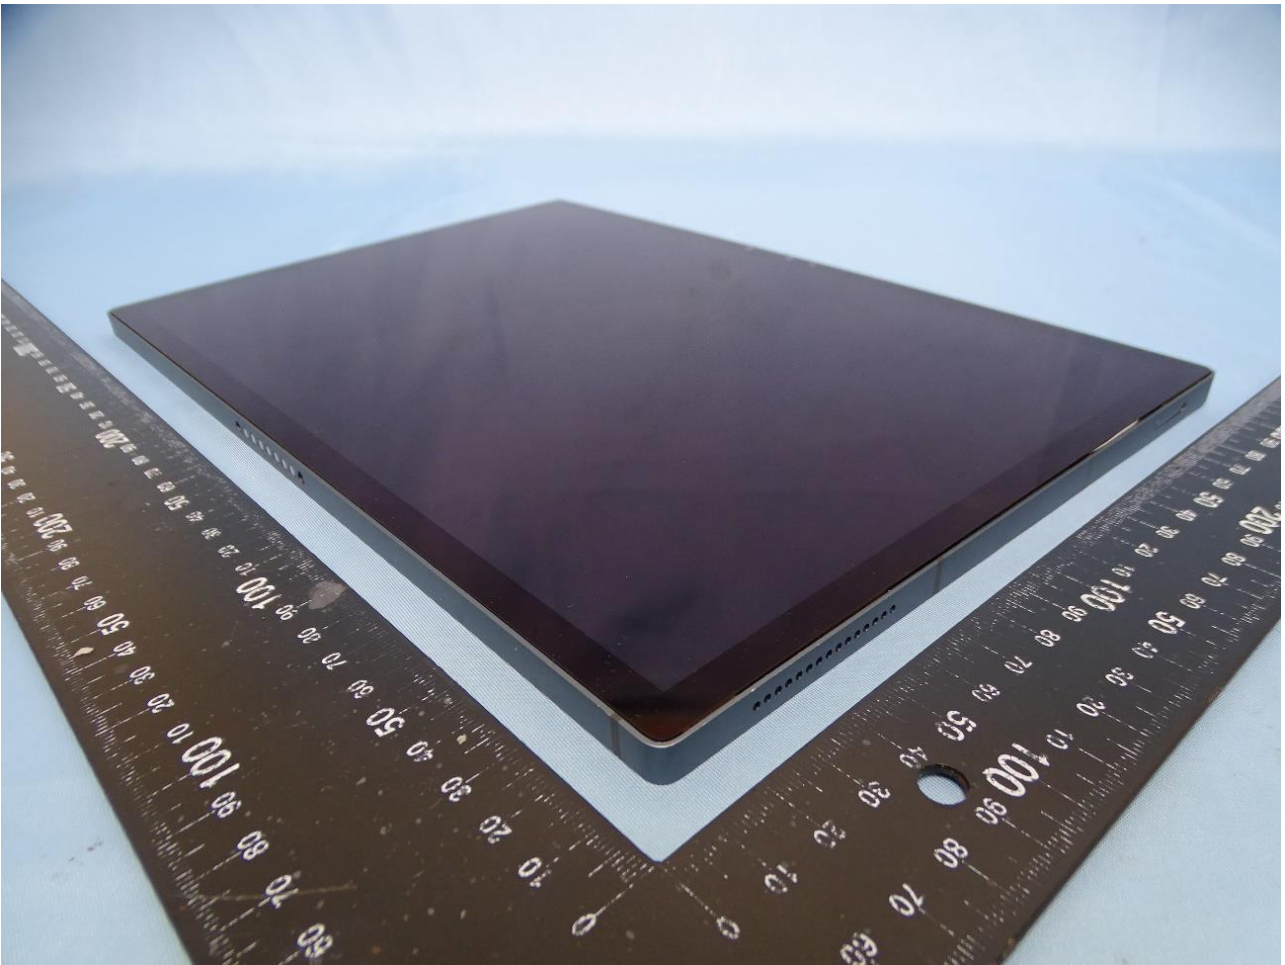

1. External Photograph of the Host

Host: Tablet (Brand Name: DELL / Model Name: T05J)

WNC and SPEED Antenna

2. Photograph of Accessory for the Host

List of Accessory for Host (Tablet):

| Specification of Accessory | | |
|-----------------------------------|-------------------|-----------|
| AC Adapter | Brand Name | DELL |
| | Model Name | LA45NM210 |
| Battery | Brand Name | DELL |
| | Model Name | G8W13 |
| Touch Pen | Brand Name | Dell |
| | Model Name | 9N9315A |