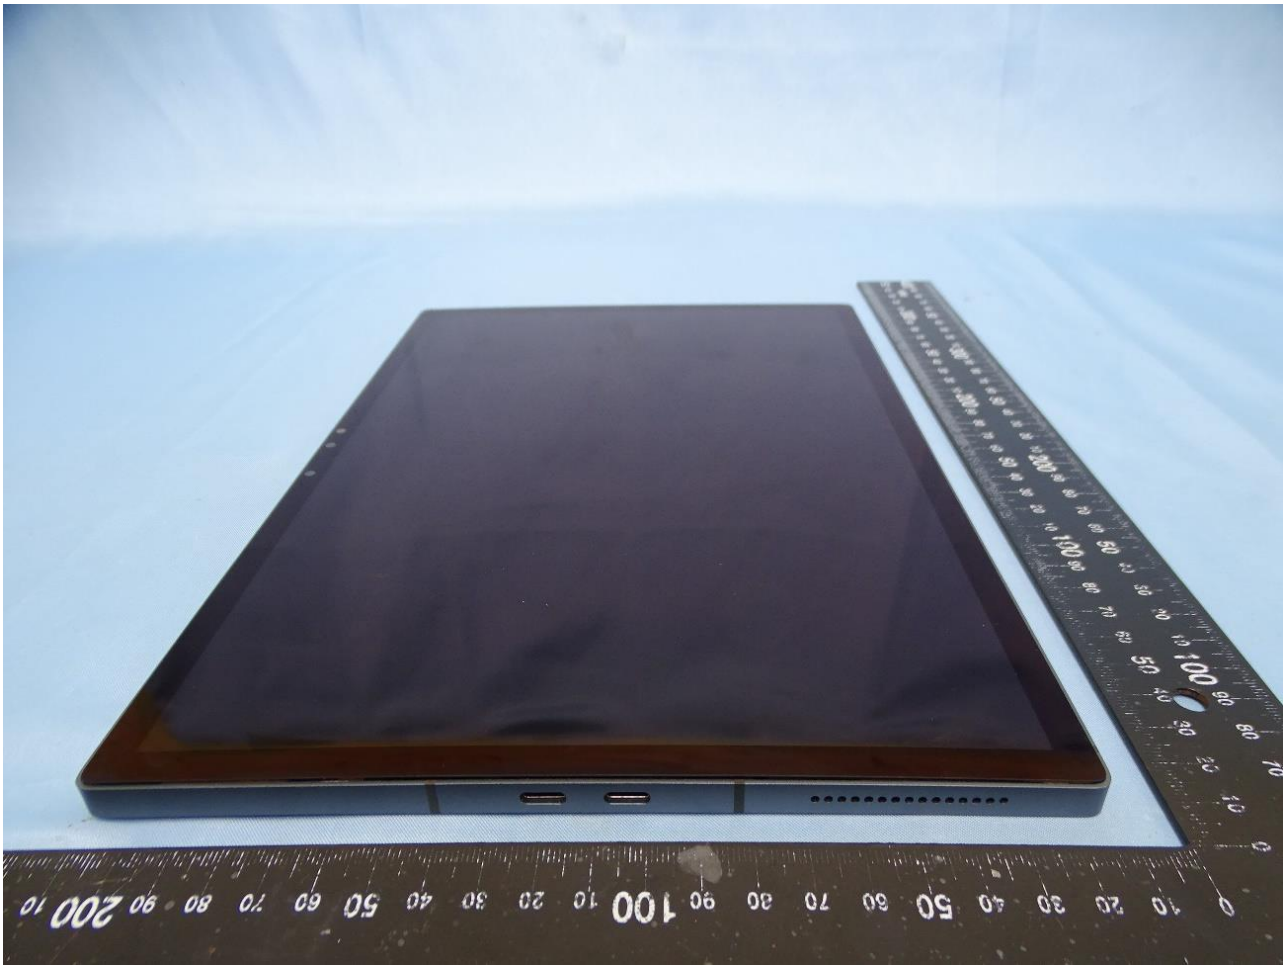

1. External Photograph of the Host

Host: Tablet (Brand Name: DELL / Model Name: T05J)

WNC and SPEED Antenna

2. Photograph of Accessory for the Host

List of Accessory for Host (Tablet):

| Specification of Accessory | | |
|-----------------------------------|-------------------|-----------|
| AC Adapter | Brand Name | DELL |
| | Model Name | LA45NM210 |
| Battery | Brand Name | DELL |
| | Model Name | G8W13 |
| Touch Pen | Brand Name | Dell |
| | Model Name | 9N9315A |