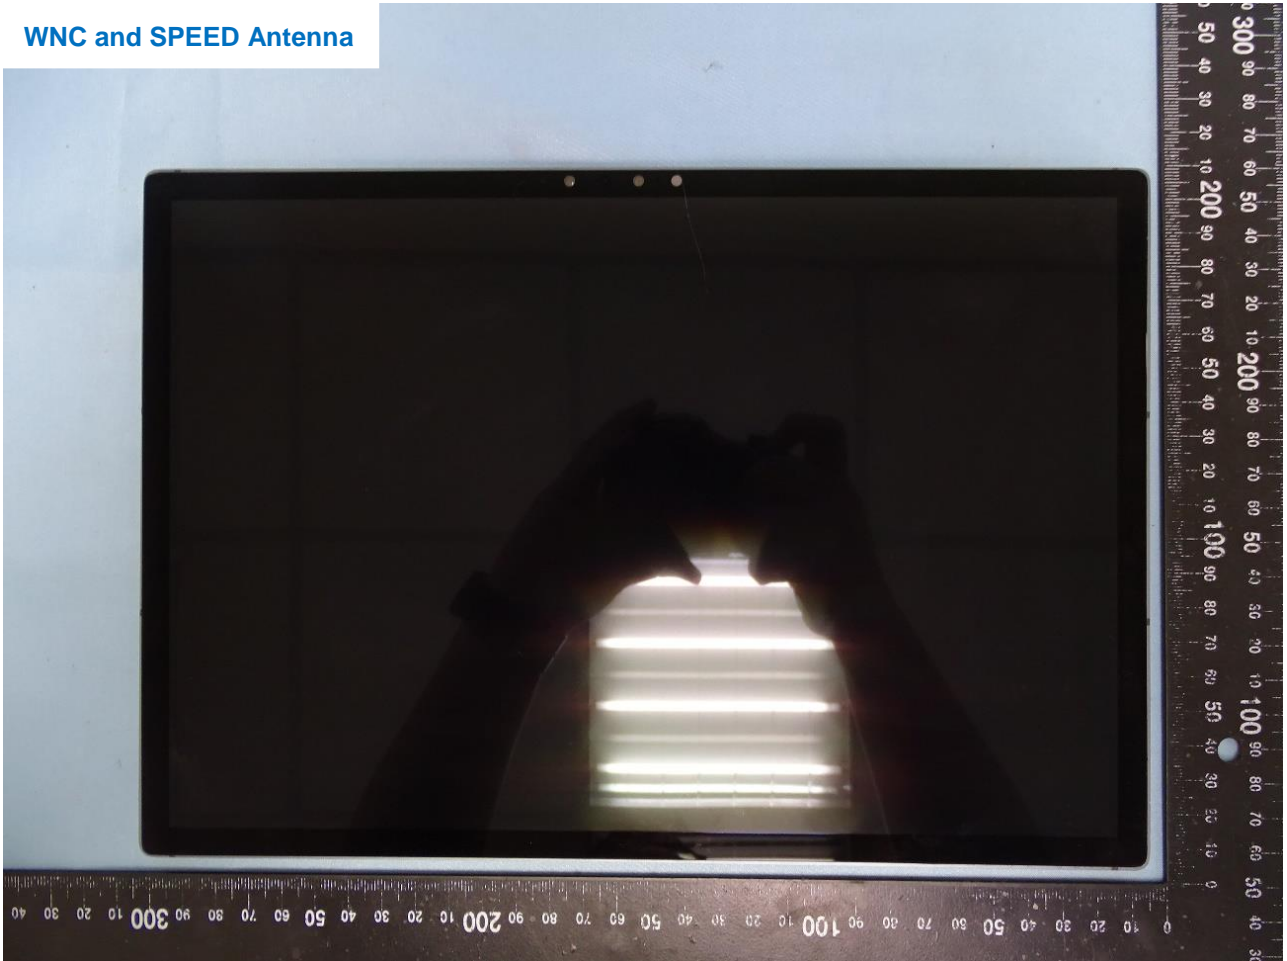

1. External Photograph of the Host

Host: Tablet (Brand Name: DELL / Model Name: T05J)

WNC and SPEED Antenna

2. Photograph of Accessory for the Host

List of Accessory for Host (Tablet):

| Specification of Accessory | | |
|-----------------------------------|-------------------|-----------|
| AC Adapter | Brand Name | DELL |
| | Model Name | LA45NM210 |
| Battery | Brand Name | DELL |
| | Model Name | G8W13 |
| Touch Pen | Brand Name | Dell |
| | Model Name | 9N9315A |