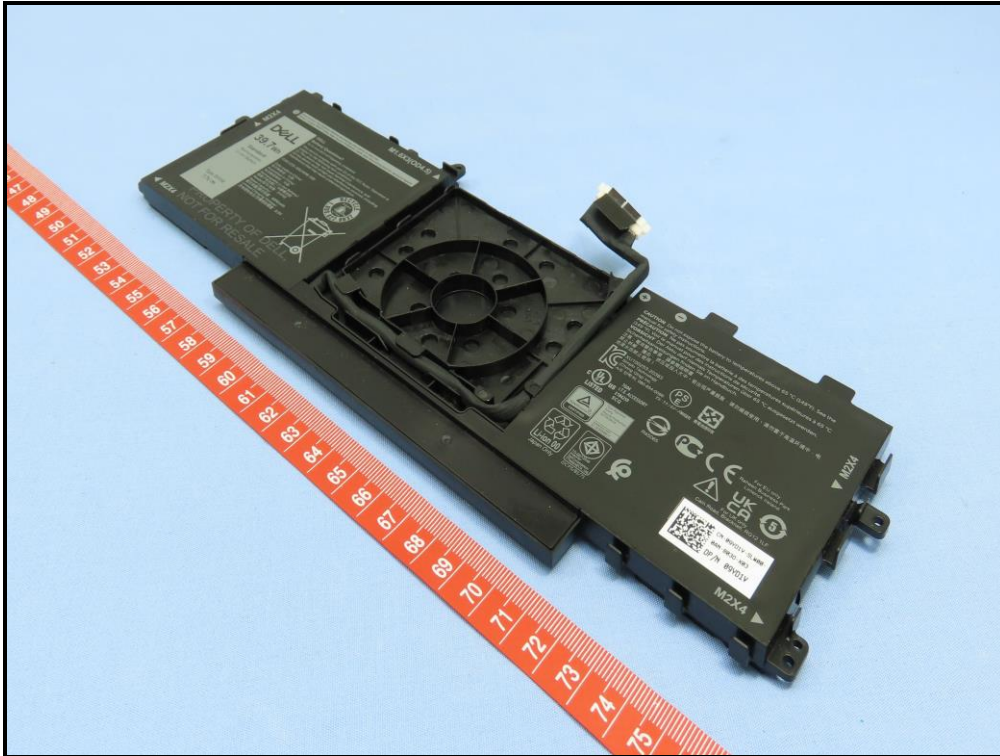

CONSTRUCTION PHOTOS OF EUT

Reference No.: BEDW-WTW-P20120915