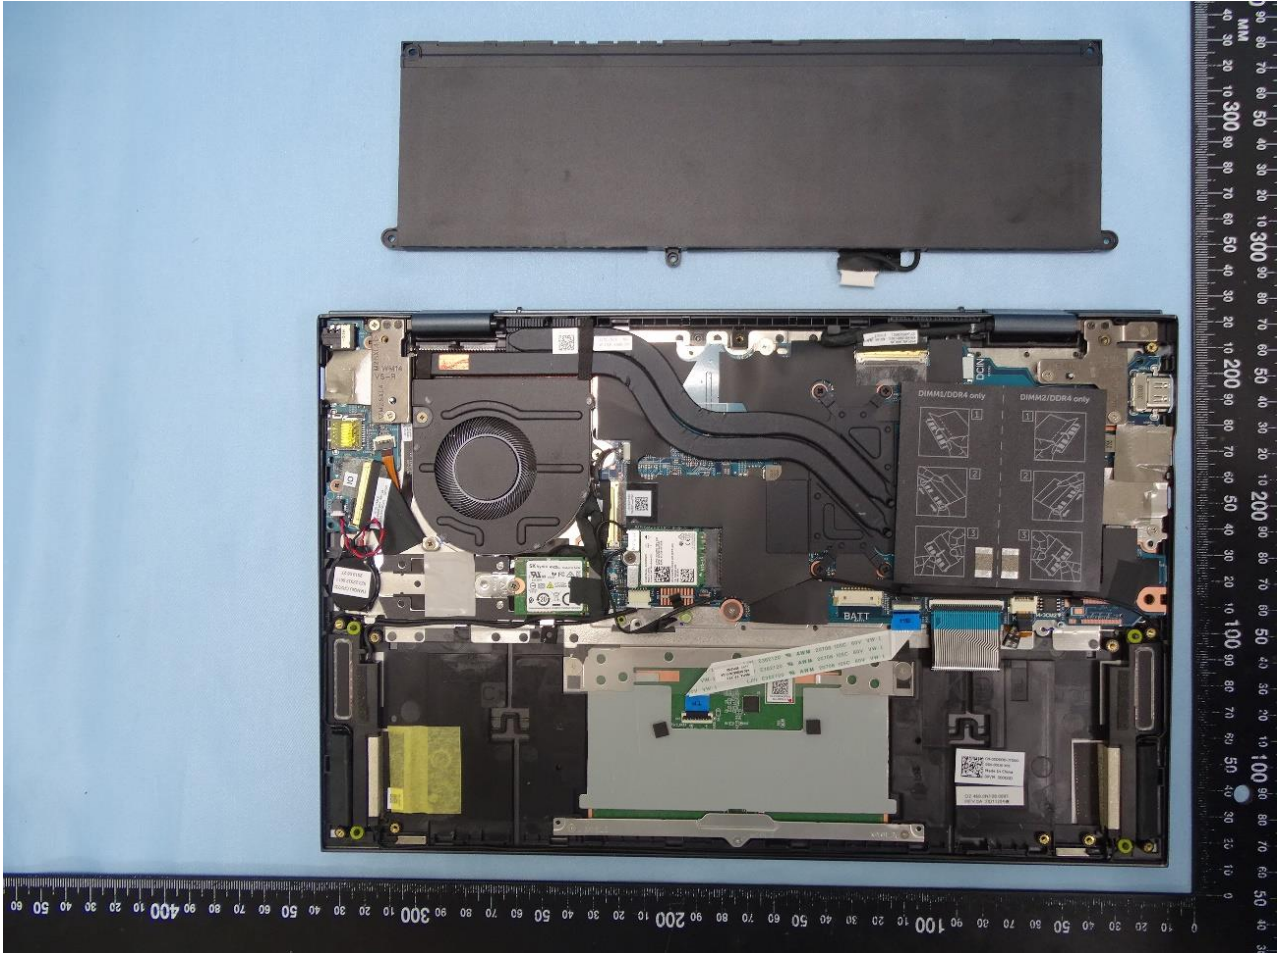

4. Internal Photograph of the Host

Host: Portable Computer (Brand Name: DELL / Model Name: P147G)

WNC

Host: Portable Computer (Brand Name: DELL / Model Name: P147G)

Host: Portable Computer (Brand Name: DELL / Model Name: P147G)

Host: Portable Computer (Brand Name: DELL / Model Name: P147G)

Host: Portable Computer (Brand Name: DELL / Model Name: P147G)

Hong-Bo

Host: Portable Computer (Brand Name: DELL / Model Name: P147G)

Host: Portable Computer (Brand Name: DELL / Model Name: P147G)

Host: Portable Computer (Brand Name: DELL / Model Name: P147G)

Host: Portable Computer (Brand Name: DELL / Model Name: P147G)

Antenna 2_ WNC

Host: Portable Computer (Brand Name: DELL / Model Name: P147G)