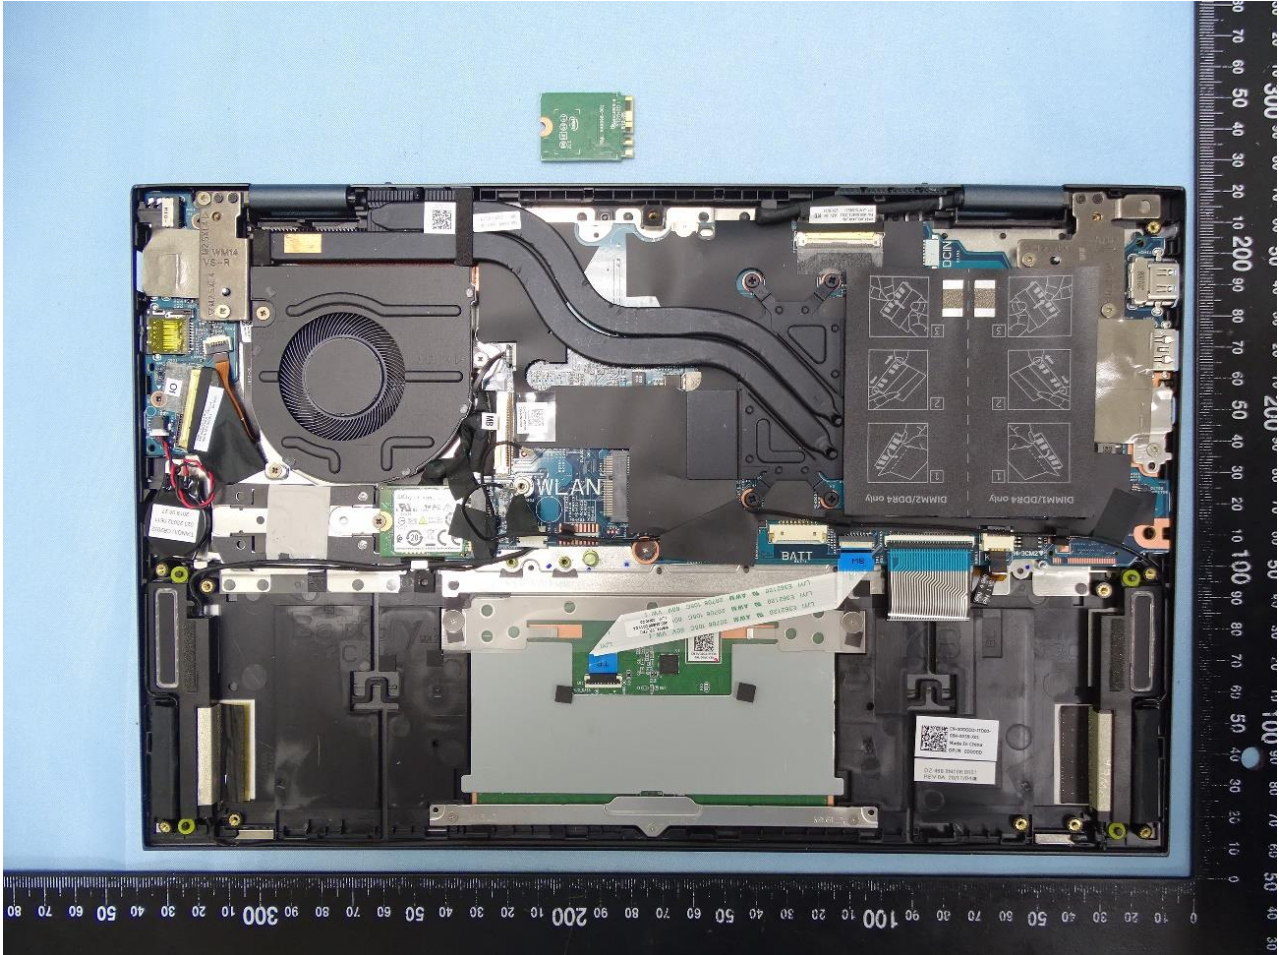

4. Internal Photograph of the Host

Host: Portable Computer (Brand Name: DELL / Model Name: P147G)

WNC

Host: Portable Computer (Brand Name: DELL / Model Name: P147G)

Host: Portable Computer (Brand Name: DELL / Model Name: P147G)

Host: Portable Computer (Brand Name: DELL / Model Name: P147G)

Host: Portable Computer (Brand Name: DELL / Model Name: P147G)

Hong-Bo

Host: Portable Computer (Brand Name: DELL / Model Name: P147G)

Host: Portable Computer (Brand Name: DELL / Model Name: P147G)

Host: Portable Computer (Brand Name: DELL / Model Name: P147G)

Host: Portable Computer (Brand Name: DELL / Model Name: P147G)

Antenna 2_ WNC

Host: Portable Computer (Brand Name: DELL / Model Name: P147G)