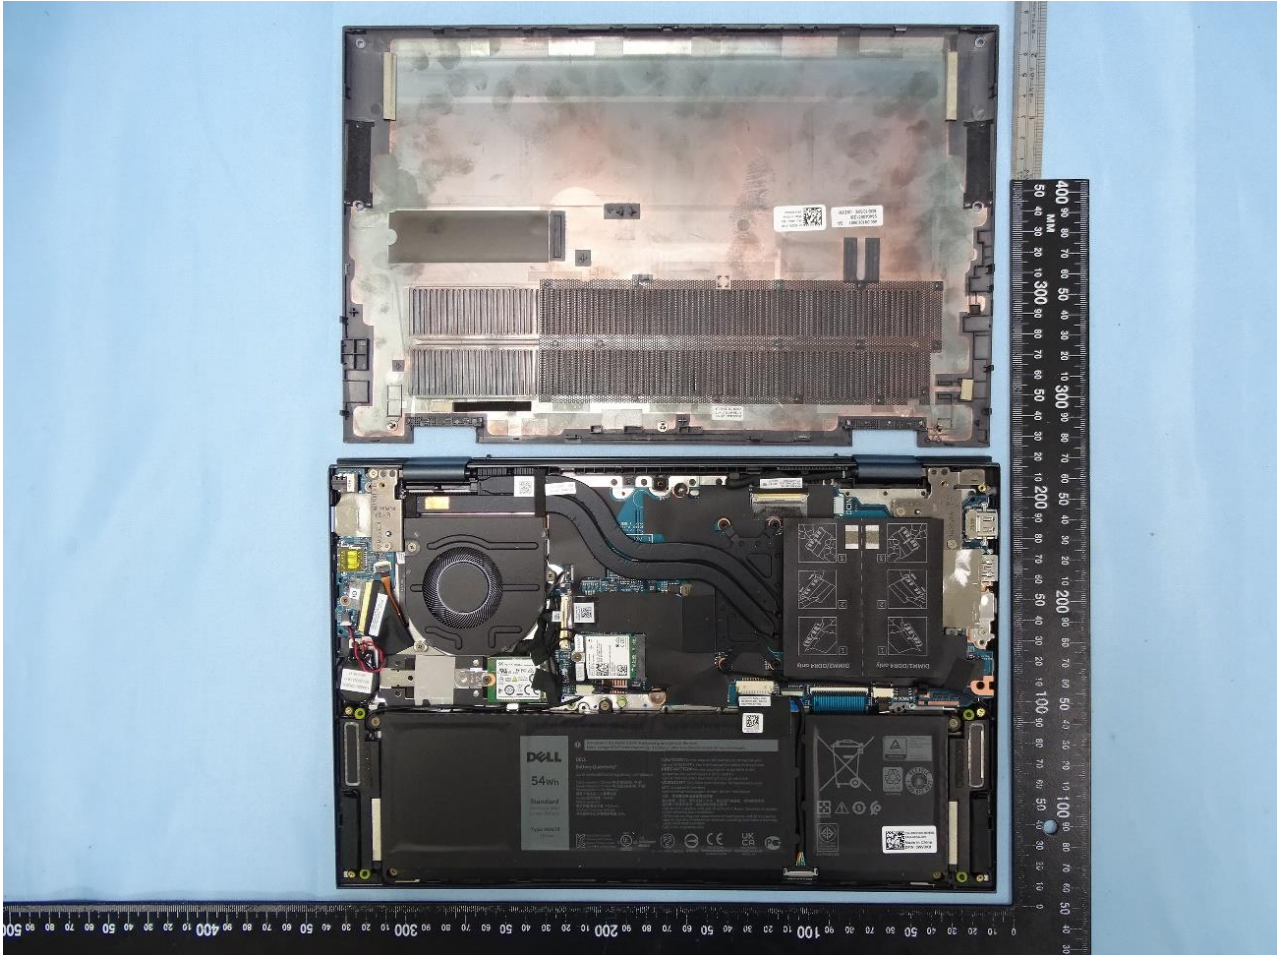

4. Internal Photograph of the Host

Host: Portable Computer (Brand Name: DELL / Model Name: P147G)

WNC

Host: Portable Computer (Brand Name: DELL / Model Name: P147G)

Host: Portable Computer (Brand Name: DELL / Model Name: P147G)

Host: Portable Computer (Brand Name: DELL / Model Name: P147G)

Host: Portable Computer (Brand Name: DELL / Model Name: P147G)

Hong-Bo

Host: Portable Computer (Brand Name: DELL / Model Name: P147G)

Host: Portable Computer (Brand Name: DELL / Model Name: P147G)

Host: Portable Computer (Brand Name: DELL / Model Name: P147G)

Host: Portable Computer (Brand Name: DELL / Model Name: P147G)

Antenna 2_ WNC

Host: Portable Computer (Brand Name: DELL / Model Name: P147G)

Antenna 1_ WNC

Host: Portable Computer (Brand Name: DELL / Model Name: P147G)

Antenna 2_ Hong-Bo

Host: Portable Computer (Brand Name: DELL / Model Name: P147G)

Antenna 1_ Hong-Bo

————THE END————