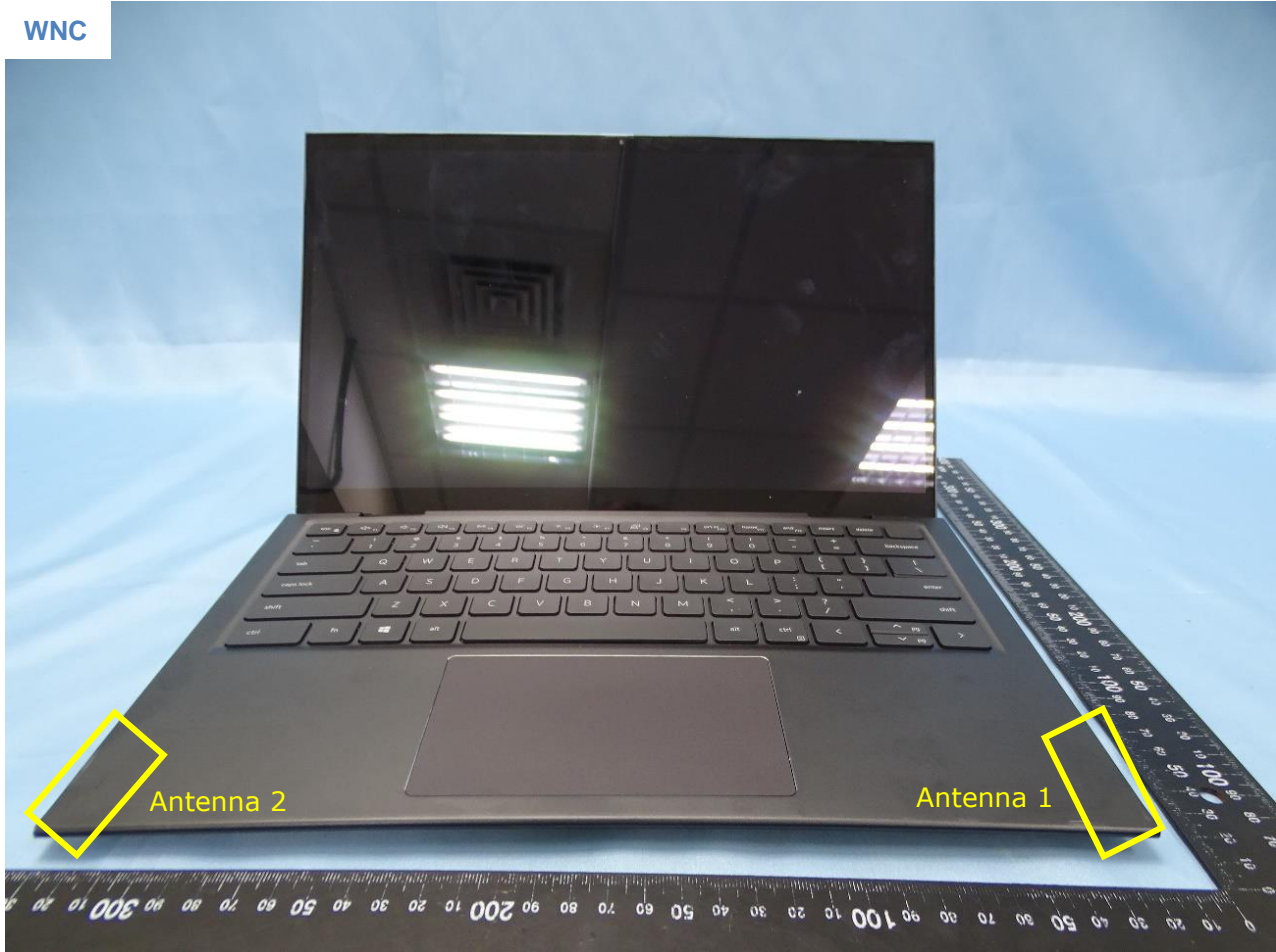

4. Internal Photograph of the Host

Host: Portable Computer (Brand Name: DELL / Model Name: P147G)

WNC

Host: Portable Computer (Brand Name: DELL / Model Name: P147G)

Host: Portable Computer (Brand Name: DELL / Model Name: P147G)