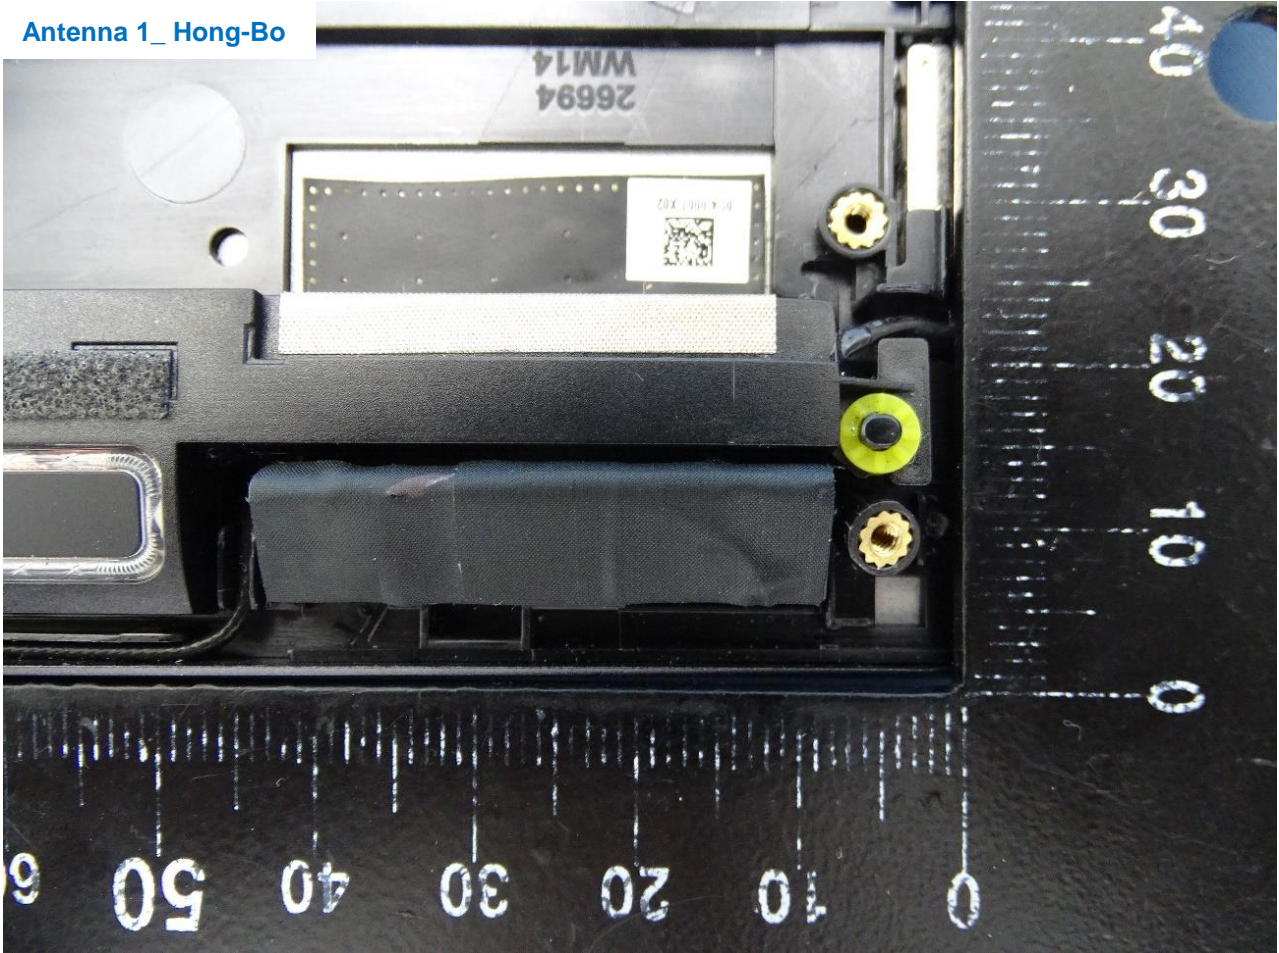

Antenna 1_ WNC

Host: Portable Computer (Brand Name: DELL / Model Name: P147G)

Antenna 2_ Hong-Bo

Host: Portable Computer (Brand Name: DELL / Model Name: P147G)

Antenna 1_ Hong-Bo

————THE END————