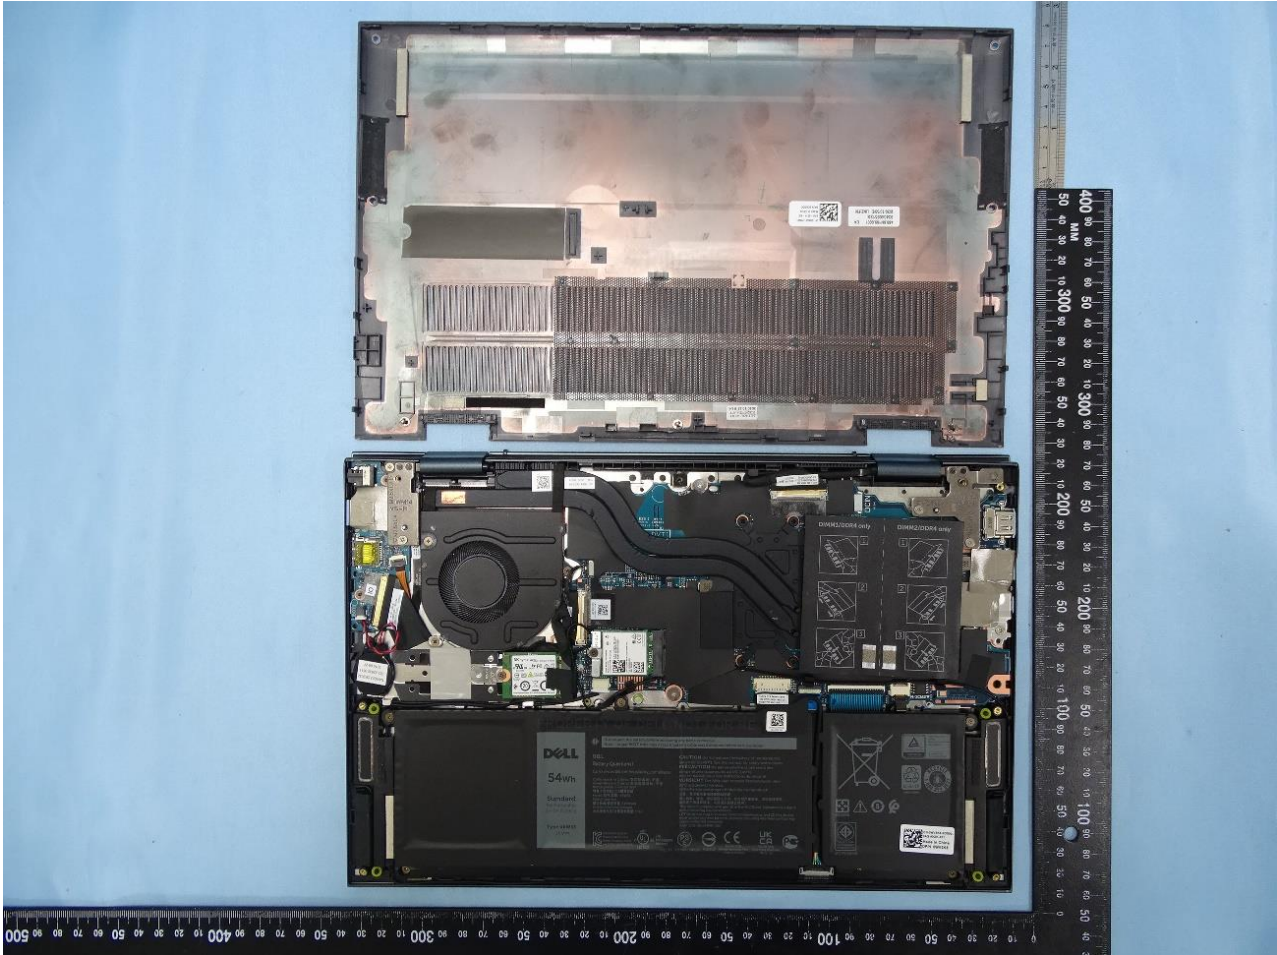

4. Internal Photograph of the Host

Host: Portable Computer (Brand Name: DELL / Model Name: P147G)

WNC

Host: Portable Computer (Brand Name: DELL / Model Name: P147G)

Host: Portable Computer (Brand Name: DELL / Model Name: P147G)

Host: Portable Computer (Brand Name: DELL / Model Name: P147G)

Host: Portable Computer (Brand Name: DELL / Model Name: P147G)

Hong-Bo

Host: Portable Computer (Brand Name: DELL / Model Name: P147G)

Host: Portable Computer (Brand Name: DELL / Model Name: P147G)

Host: Portable Computer (Brand Name: DELL / Model Name: P147G)

Host: Portable Computer (Brand Name: DELL / Model Name: P147G)

Antenna 2_ WNC

Host: Portable Computer (Brand Name: DELL / Model Name: P147G)

Antenna 1_ WNC

Host: Portable Computer (Brand Name: DELL / Model Name: P147G)

Antenna 2_ Hong-Bo

Host: Portable Computer (Brand Name: DELL / Model Name: P147G)

Antenna 1_ Hong-Bo

————THE END————