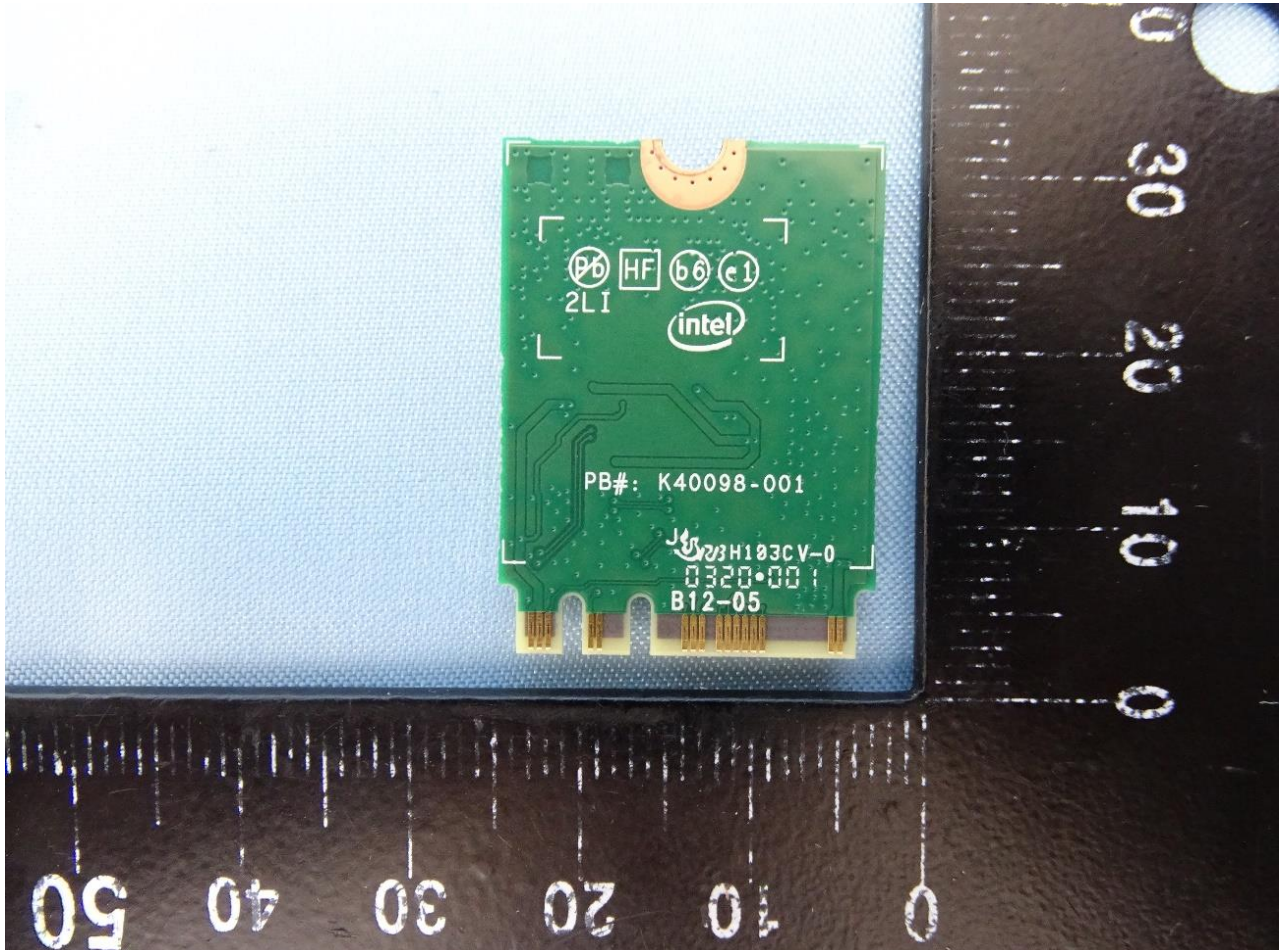

1. Photograph of the EUT

EUT: WLAN and BT, 2x2 PCIe M.2 2230 adapter card
(Brand Name: Intel® Wi-Fi 6 AX200 / Model Name: AX200NGW)

EUT: WLAN and BT, 2x2 PCIe M.2 2230 adapter card
(Brand Name: Intel® Wi-Fi 6 AX200 / Model Name: AX200NGW)

2. External Photograph of the Host

Host: Portable Computer (Brand Name: DELL / Model Name: P147G)

Host: Portable Computer (Brand Name: DELL / Model Name: P147G)

Host: Portable Computer (Brand Name: DELL / Model Name: P147G)

Host: Portable Computer (Brand Name: DELL / Model Name: P147G)

Host: Portable Computer (Brand Name: DELL / Model Name: P147G)

Host: Portable Computer (Brand Name: DELL / Model Name: P147G)

Host: Portable Computer (Brand Name: DELL / Model Name: P147G)