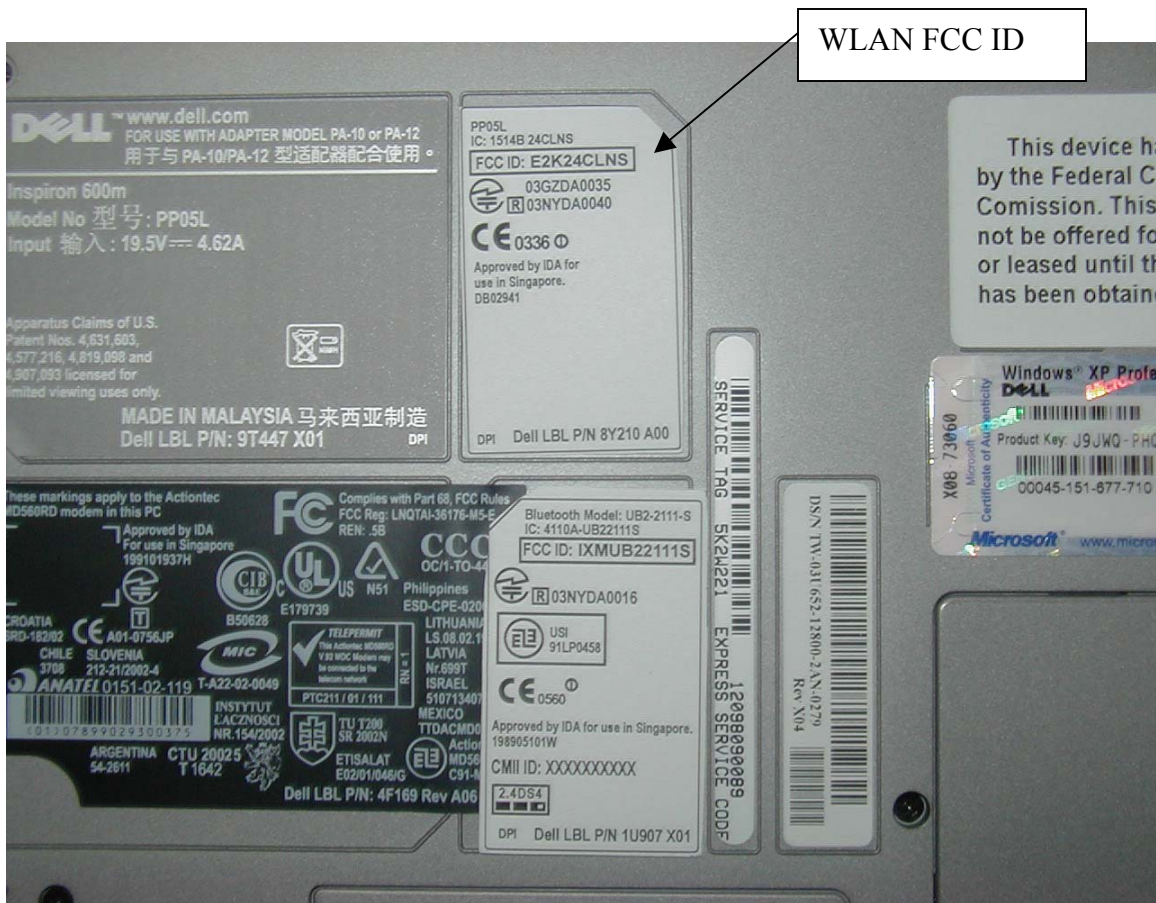


 Dell Computer Corporation Austin, Texas		REVISIONS			
		REVISION	ECO	DESCRIPTIONS	DATE
Title: Data Wireless Label, Collins			140046		
Label Part Number: 8Y210	Designer: Jayme Pomroy	A00		LBL,REG	1-23-03
File name: 9Y201	Drawn By: Lucy Sayles				1-23-03
Artwork Part Number: 9Y201	Scale: 1/1			AW,LBL,REG	

Safety Sign-Off:	Date:
------------------	-------

EMC Sign-Off:	Date:
---------------	-------

Label Location

Picture Showing Placement Of FCC ID label on Base of Laptop