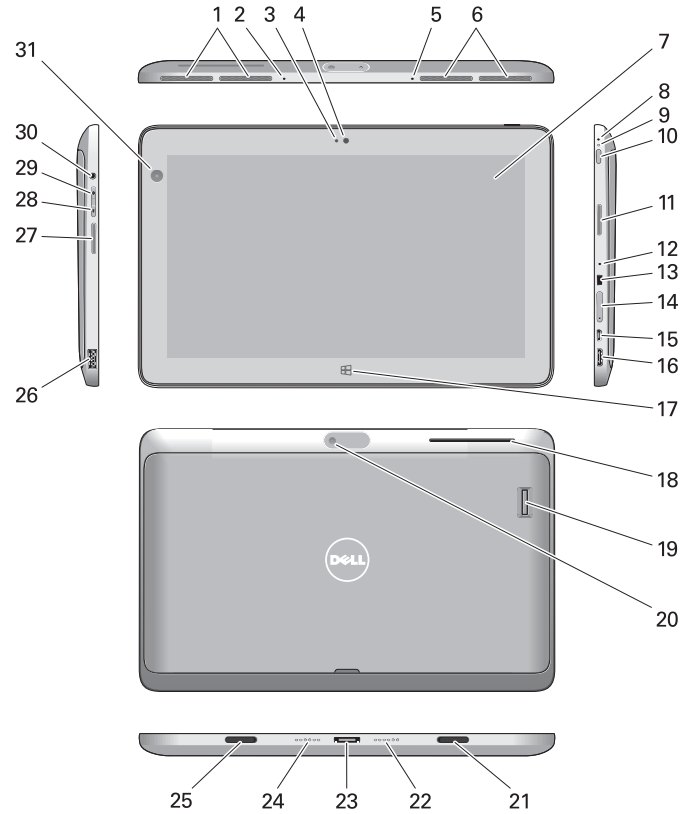

LATITUDE XX

Setup and Features Information

Views | Views | Views | Views | Views

Stylus (optional) | Stylus (optional) | Stylus (optional) | Stylus (optional) | Stylus (optional)

- 1 cooling vents
- 2 microphone
- 3 camera LED
- 4 front camera
- 5 microphone
- 6 cooling vents
- 7 touch screen
- 8 microphone
- 9 power LED
- 10 power button
- 11 speaker
- 12 microphone
- 13 Noble security lock slot
- 14 memory card reader
- 15 micro USB/power connector
- 16 mini HDMI connector
- 17 start button
- 18 security card reader
- 19 finger print reader
- 20 rear camera
- 21 docking guide slot
- 22 dock pins
- 23 keyboard connector
- 24 dock pins
- 25 docking guide slot
- 26 USB 3.0 connector
- 27 speaker
- 28 volume decrease button
- 29 volume increase button
- 30 audio connector
- 31 Ambient Light Sensor
- 32 Pen Tip (replaceable)
- 33 Programmable button
- 34 Programmable button

Power	
Coin-cell battery	3 V CR2025 lithium ion
Input voltage	100 VAC - 240 VAC
Output Power	19.5V, 1.2A
Physical	
Height	12.2mm (0.48 inch)
Width	279.74mm (11.01 inches)
Depth	176.76mm (6.96 inches)
Weight (Minimum)	870grams (1.91 lbs)
Environmental	
Operating Temperature	0 °C to 35 °C (32 °F to 95 °F)