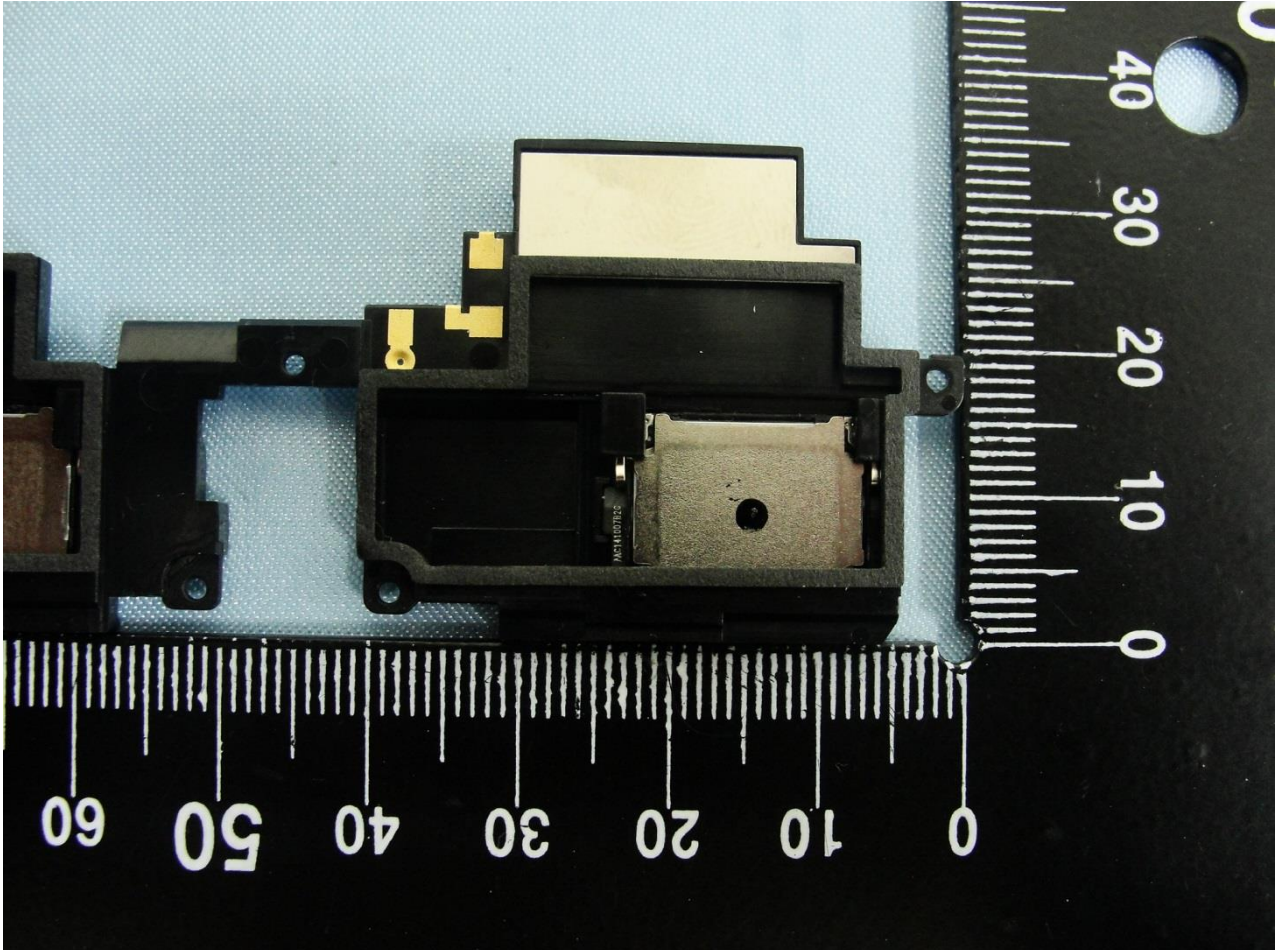

WWAN Main Antenna

Brand Name: DELL / Model Name: T02E002

Brand Name: DELL / Model Name: T02E002

WWAN Aux. Antenna

Brand Name: DELL / Model Name: T02E002

Brand Name: DELL / Model Name: T02E002

GPS & Bluetooth & WLAN Antenna