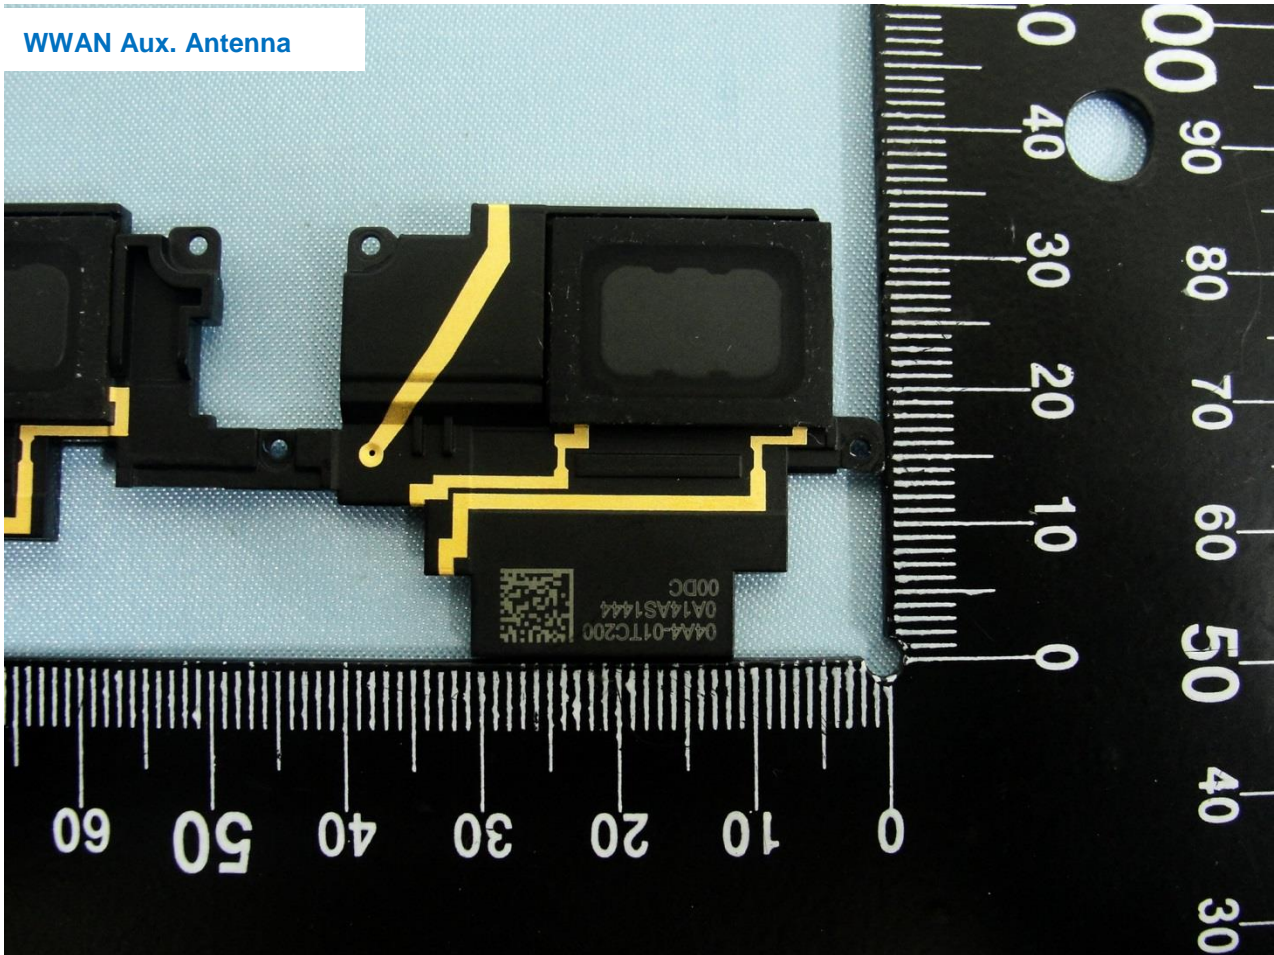

WWAN Main Antenna

Brand Name: DELL / Model Name: T02E002

Brand Name: DELL / Model Name: T02E002

WWAN Aux. Antenna

Brand Name: DELL / Model Name: T02E002

Brand Name: DELL / Model Name: T02E002

GPS & Bluetooth & WLAN Antenna