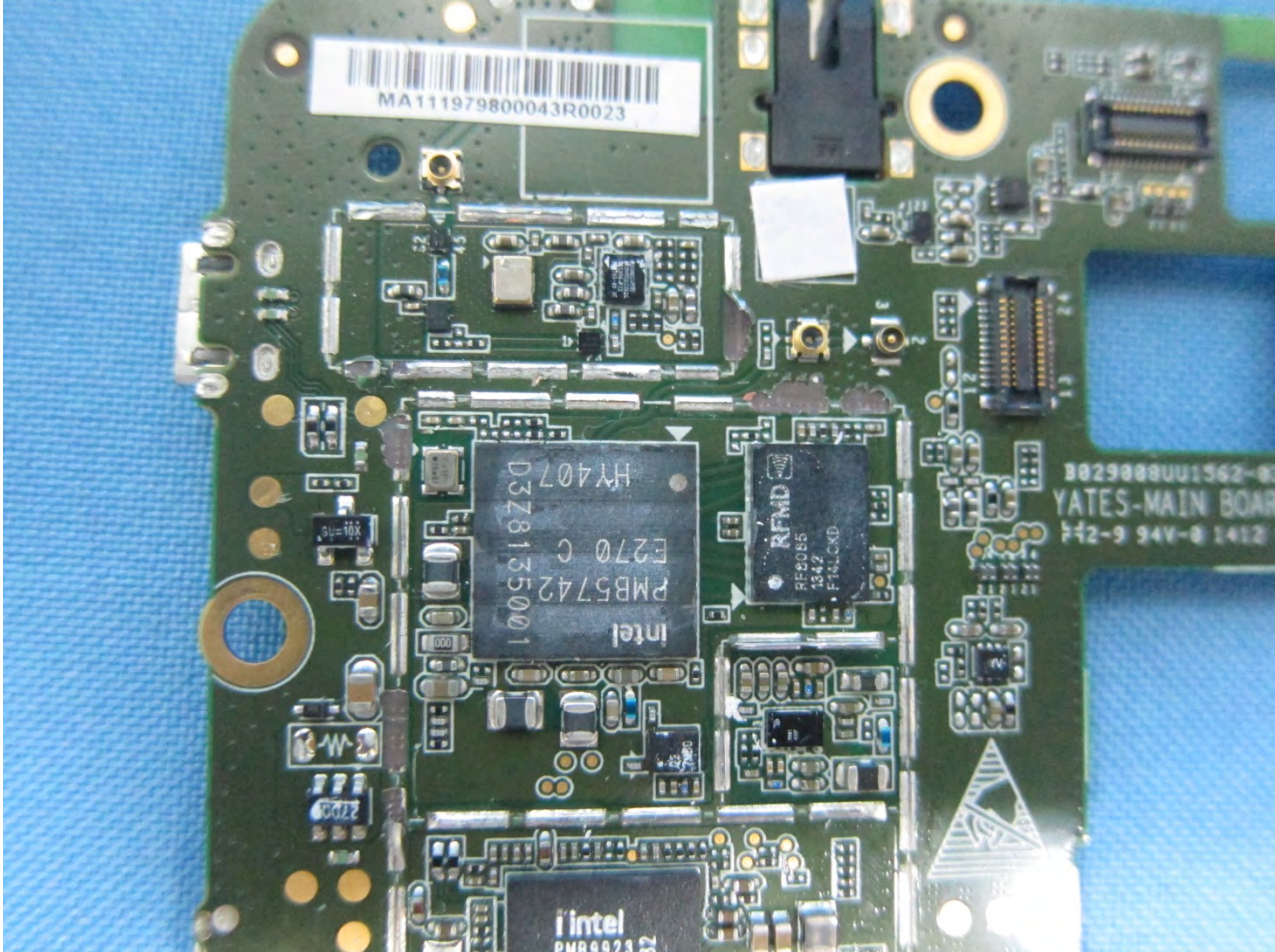

### 3. Internal Photograph of EUT

Brand Name: Dell / Model Name: T02D; T02D004 / Type Name: T02D004

Brand Name: Dell / Model Name: T02D; T02D004 / Type Name: T02D004

Brand Name: Dell / Model Name: T02D; T02D004 / Type Name: T02D004

Brand Name: Dell / Model Name: T02D; T02D004 / Type Name: T02D004

Brand Name: Dell / Model Name: T02D; T02D004 / Type Name: T02D004

Brand Name: Dell / Model Name: T02D; T02D004 / Type Name: T02D004

Brand Name: Dell / Model Name: T02D; T02D004 / Type Name: T02D004