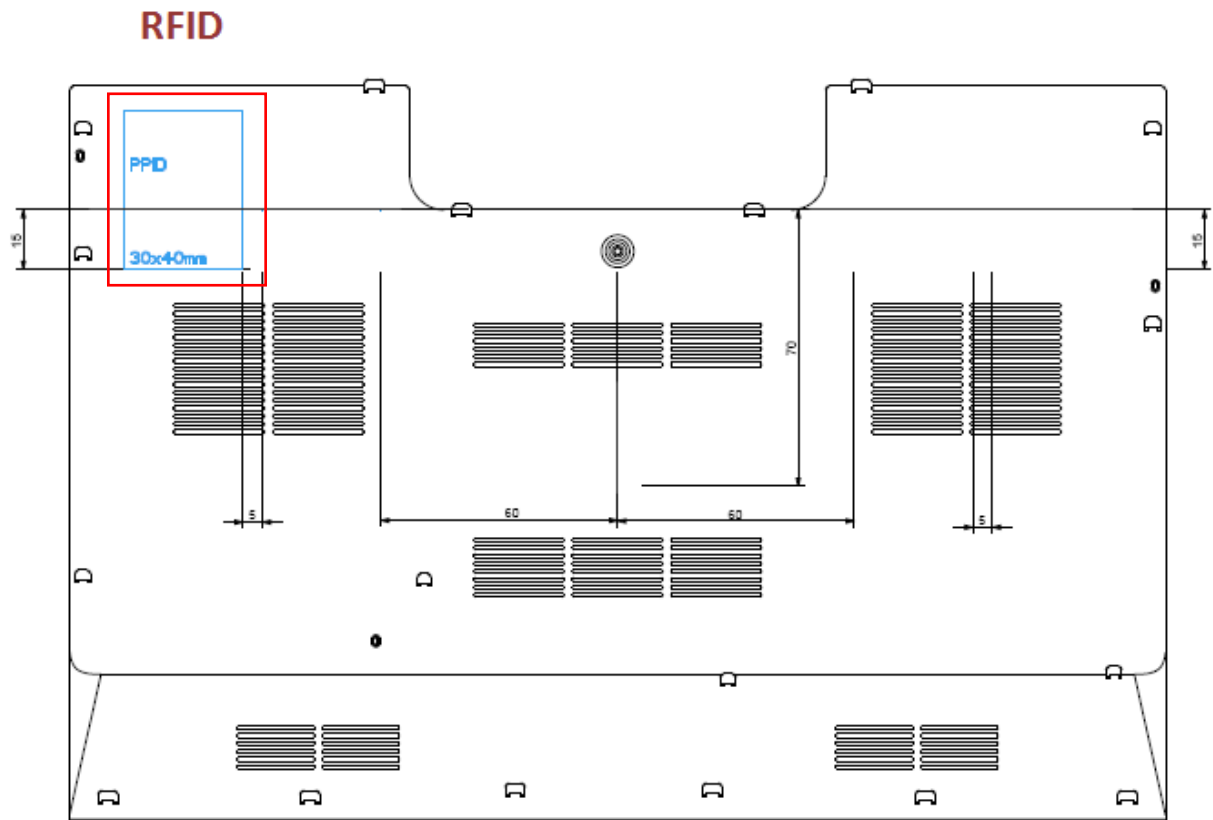

# P15S D door inside label proposal:

Model: P15S  
FCC ID: E2K-P15S IC: 1514B-P15S

Worldwide:

Regulatory x 1

Dell Inc.

筆記型電腦  
MODEL/型號:P15S