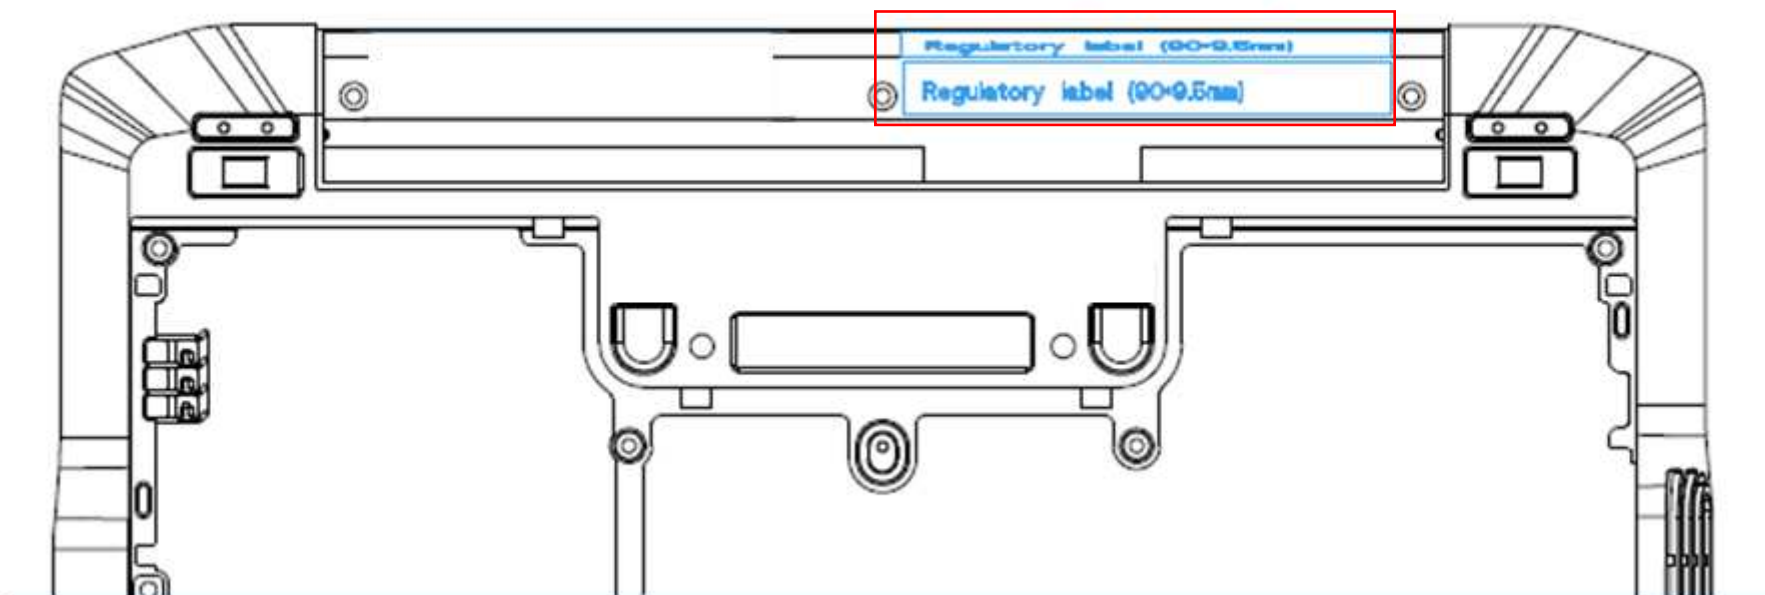

# P15S D door inside label proposal:

Model: P15S  
FCC ID: E2K-P15S IC: 1514B-P15S

Worldwide:

Regulatory x 1

Dell Inc.

筆記型電腦  
MODEL/型號:P15S