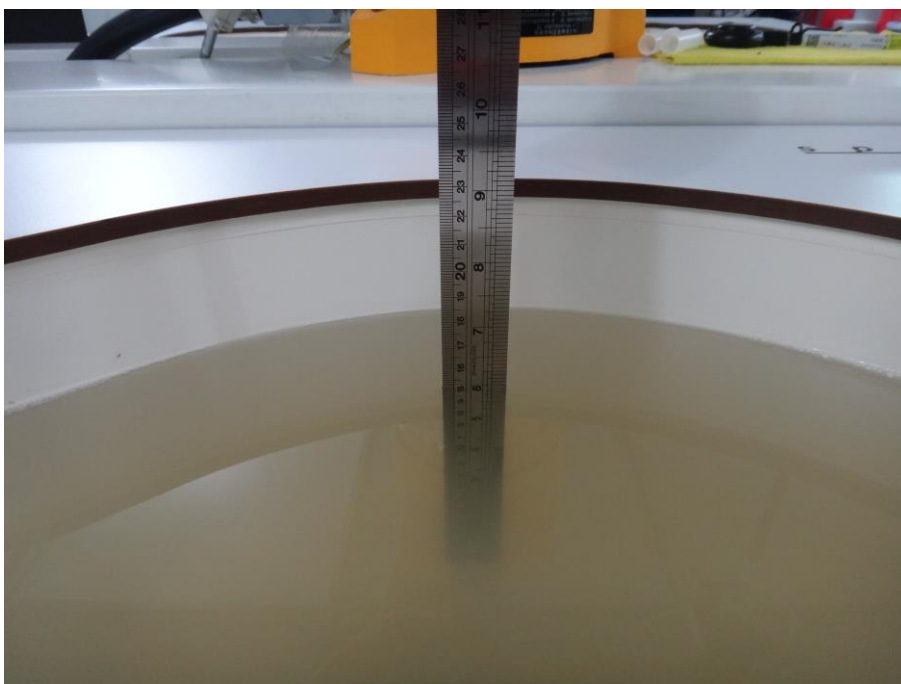

Appendix C. Test Setup Photographs & EUT Photographs
Test Setup Photographs

EUT Bottom (Aux)

EUT Bottom (Main)

Depth of the liquid in the phantom-Zoom In (2.4GHz)

Depth of the liquid in the phantom-Zoom In (5GHz)

Note: The positions used in the measurements were according to IEEE 1528-2013.