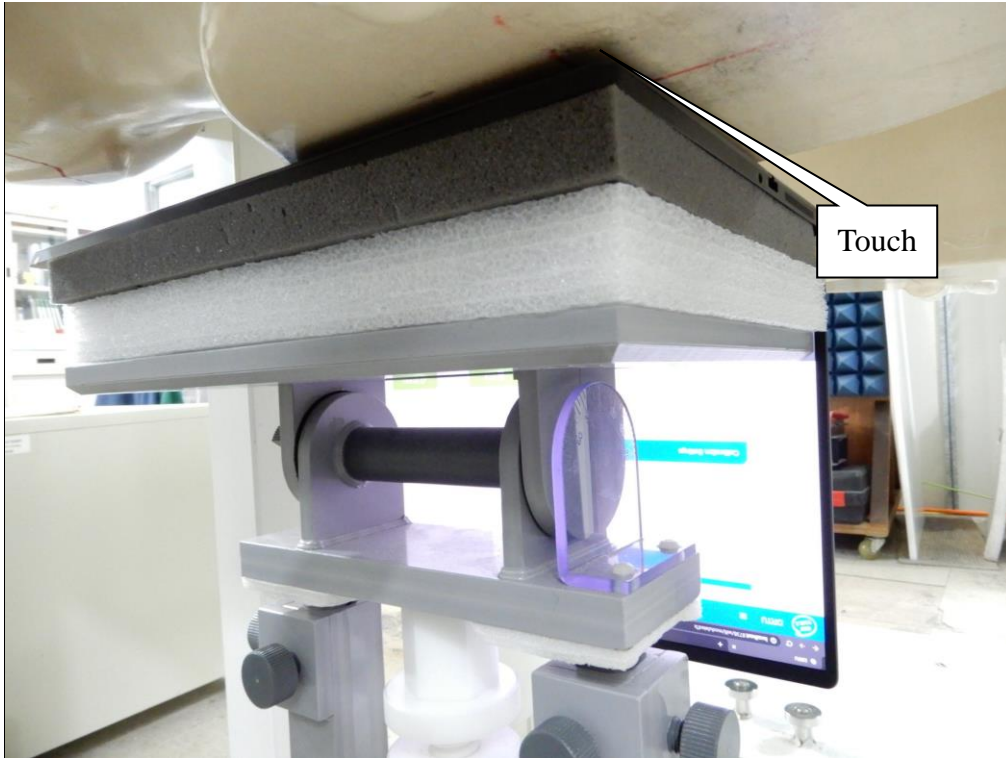

Appendix C. Test Setup Photographs & EUT Photographs
Test Setup Photographs

EUT Bottom (Aux)

EUT Bottom (Main)

Depth of the liquid in the phantom-Zoom In (2.4GHz)

Depth of the liquid in the phantom-Zoom In (5GHz)

Note: The positions used in the measurements were according to IEEE 1528-2013.