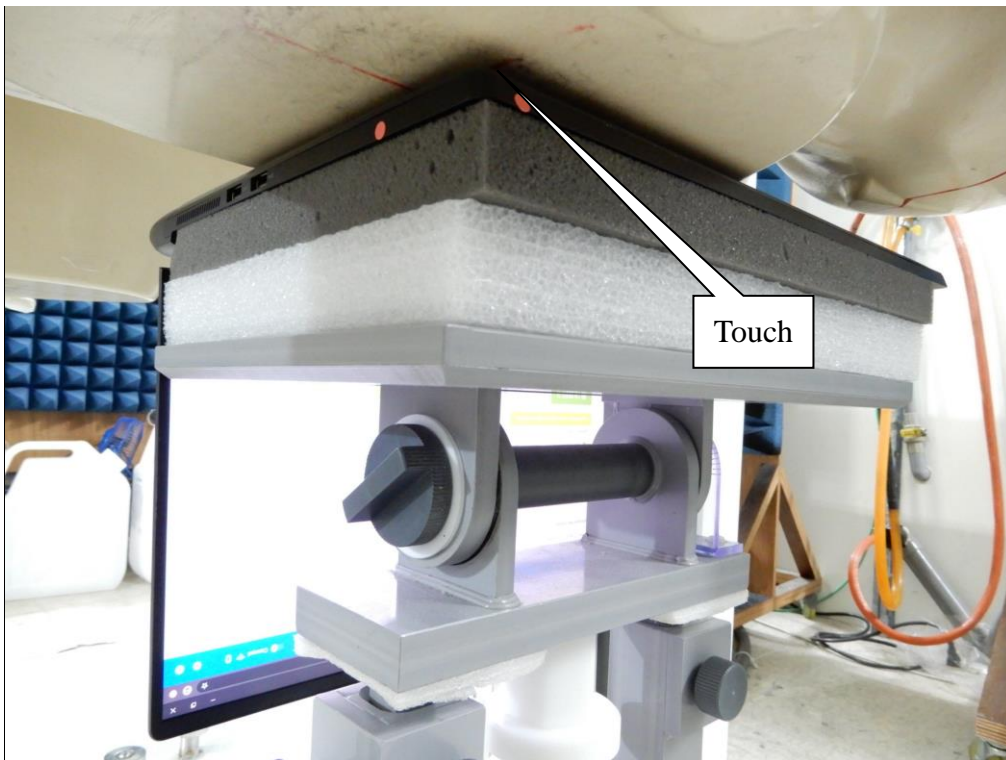

Appendix C. Test Setup Photographs & EUT Photographs
Test Setup Photographs

EUT Bottom (Aux)

EUT Bottom (Main)

Depth of the liquid in the phantom-Zoom In (2.4GHz)

Depth of the liquid in the phantom-Zoom In (5GHz)

Note: The positions used in the measurements were according to IEEE 1528-2013.