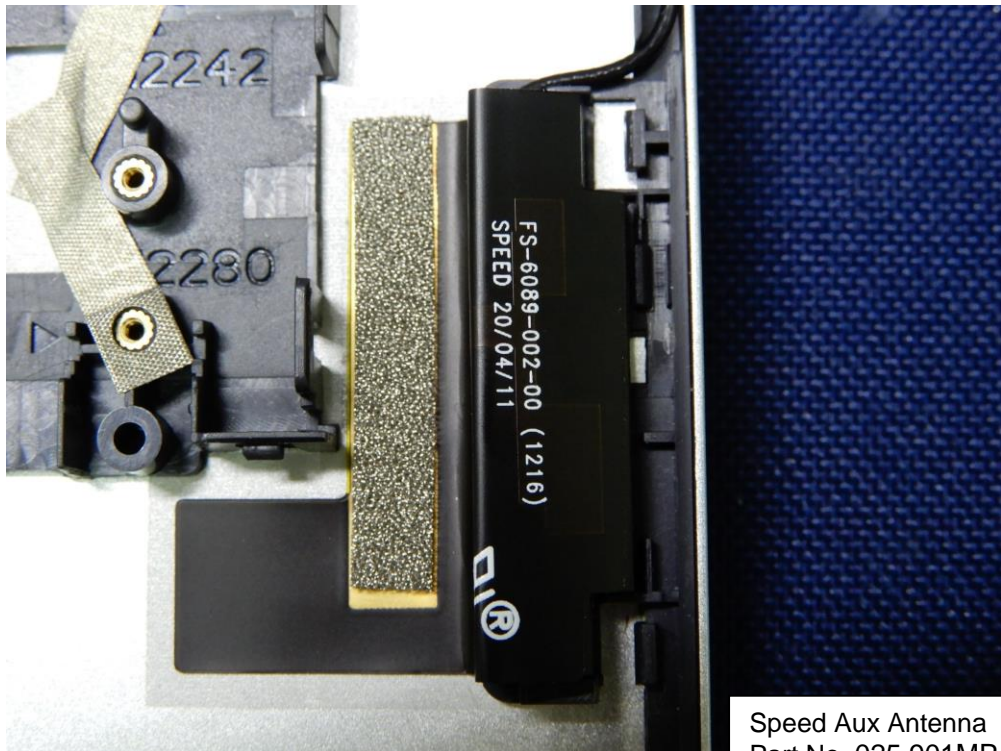

WNC Main Antenna
Part No. 025.901MP.0011

WNC Main Antenna
Part No. 025.901MP.0011

WNC Aux Antenna
Part No. 025.901MP.0011

WNC Aux Antenna
Part No. 025.901MP.0011

Speed Main Antenna
Part No. 025.901MP.0001

Speed Main Antenna
Part No. 025.901MP.0001

Speed Aux Antenna
Part No. 025.901MP.0001

Speed Aux Antenna
Part No. 025.901MP.0001