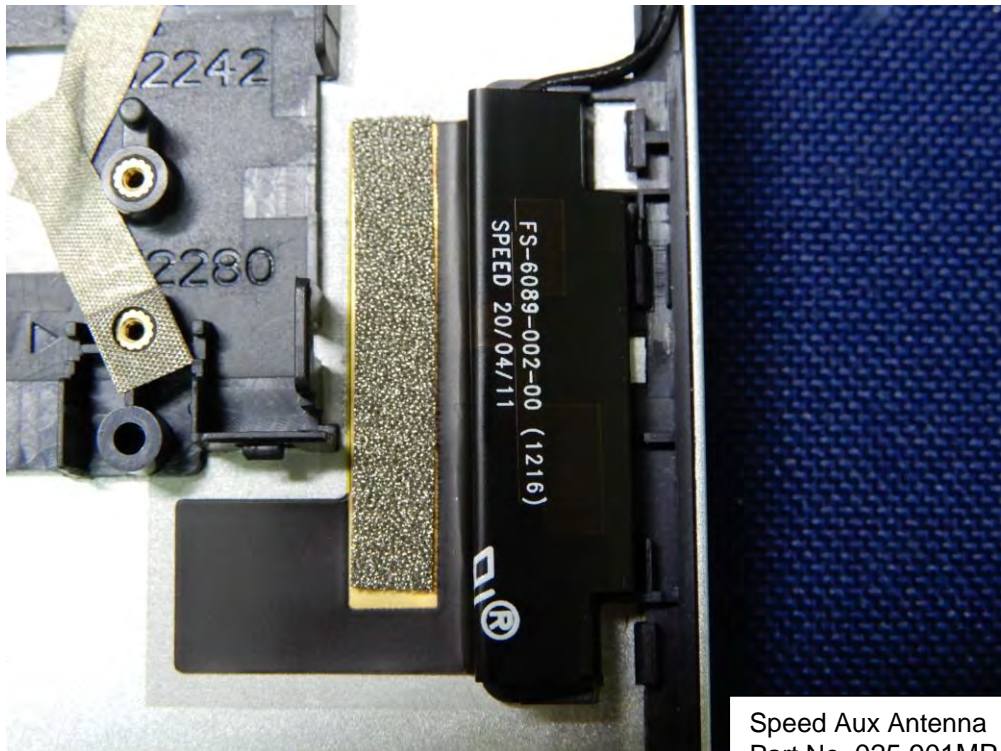

WNC Main Antenna  
Part No. 025.901MP.0011

WNC Main Antenna  
Part No. 025.901MP.0011

WNC Aux Antenna  
Part No. 025.901MP.0011

WNC Aux Antenna  
Part No. 025.901MP.0011

Speed Main Antenna  
Part No. 025.901MP.0001

Speed Main Antenna  
Part No. 025.901MP.0001

Speed Aux Antenna  
Part No. 025.901MP.0001

Speed Aux Antenna  
Part No. 025.901MP.0001