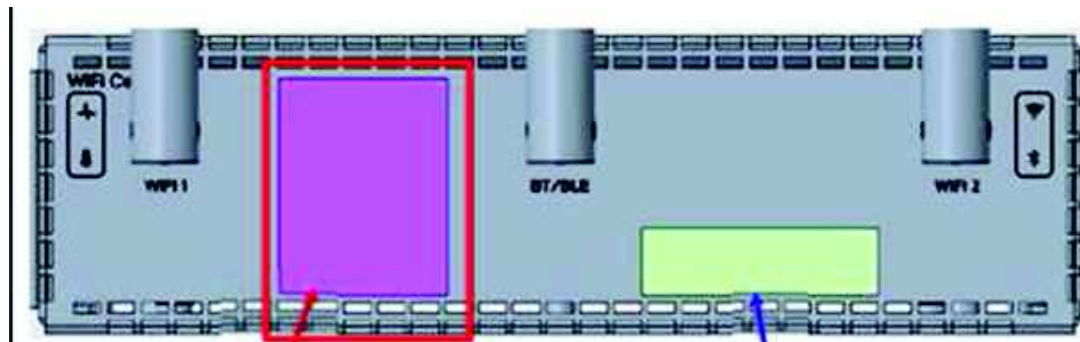

Front

Label location

WLAN Module WLE600VX

電波法により5GHz帯は屋内使用に限ります。

206-000537

CCAO18LP1020T0

ANATEL

07736-18-11849

R-C-cSP-WLE600VX

CMIIT ID : 2018AJ6688 R-C-E2K-E25W001

包装内可能不含具无线传输功能的产品，需依实际出货配置而定

BLE: E25W001 · E25W
BLE FCC ID: E2K-E25W001
BLE IC: 1514B-E25W001

XXXXXXXXXXXXXXXXX ANATEL
XXXXXX-XX-XXXXX

DPC DP/N: M4VYK A00