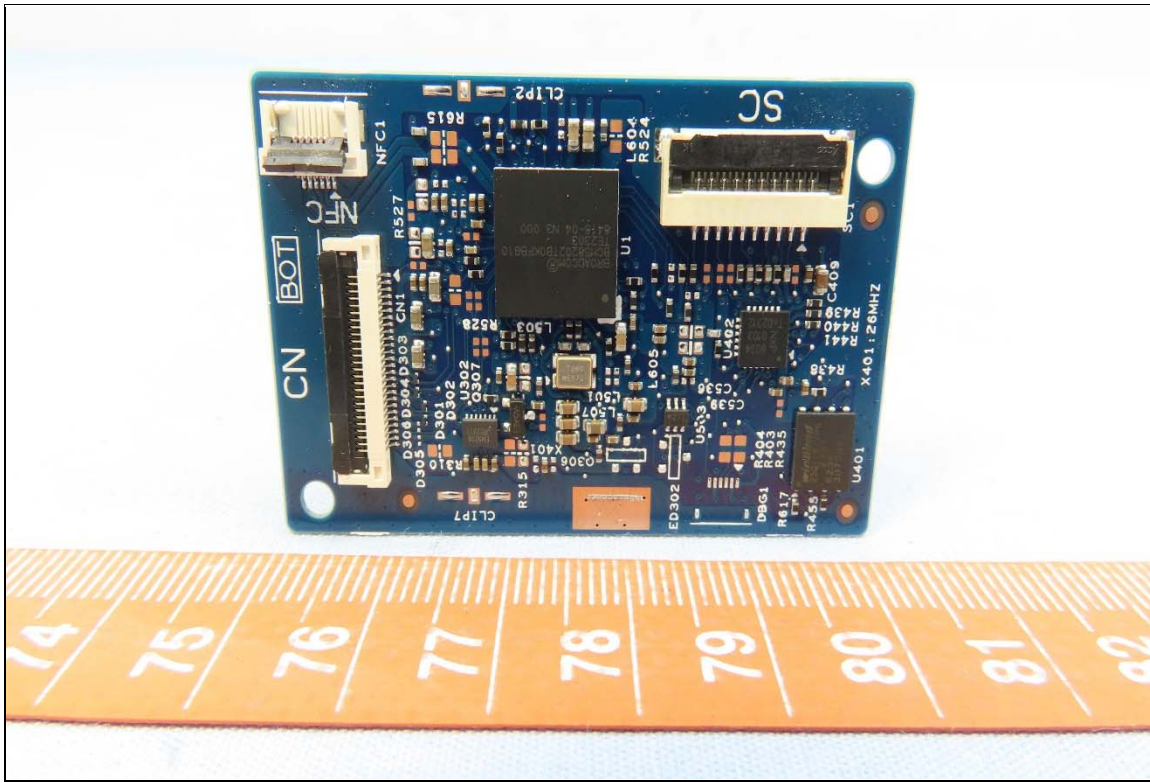

CONSTRUCTION PHOTOS OF EUT

Brand: DELL, Model: DWRFID2305

End-product, Portable Computer (Brand: DELL, Model: P179G)

Battery (Brand: DELL, Model: 66DWX)