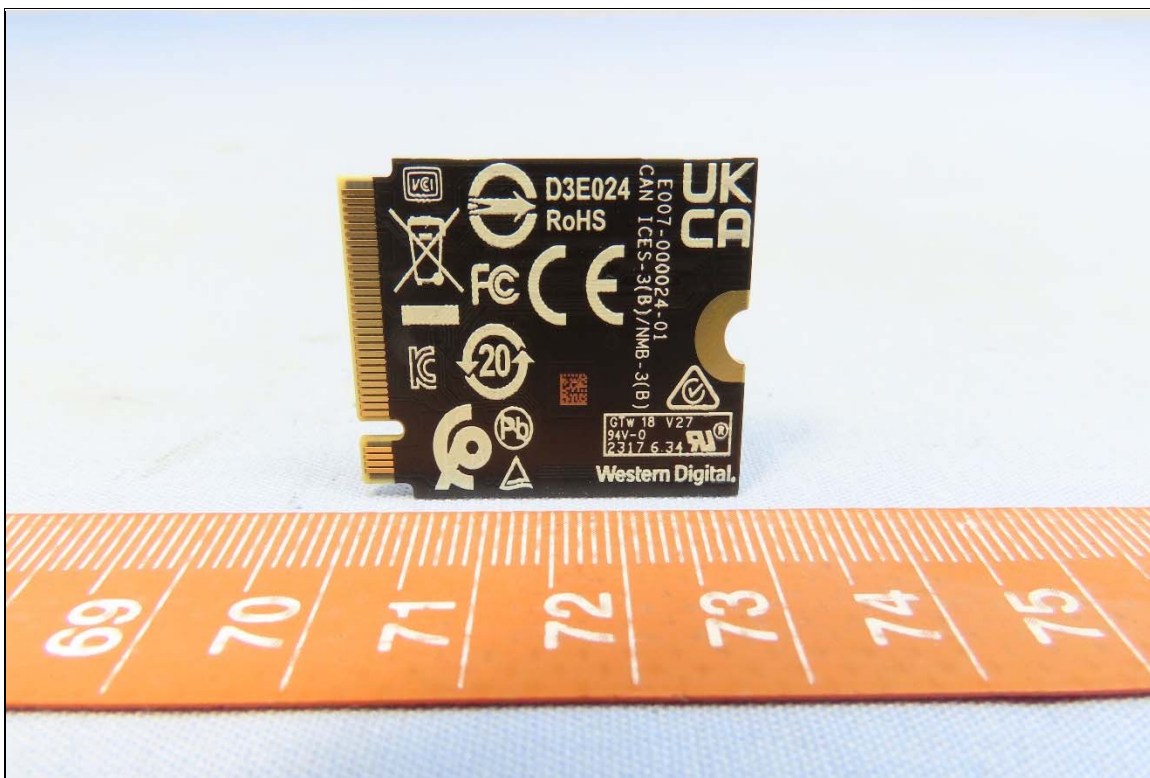

CONSTRUCTION PHOTOS OF EUT

Brand: DELL, Model: DWRFID2305

End-product, Portable Computer (Brand: DELL, Model: P179G)

Battery (Brand: DELL, Model: 66DWX)