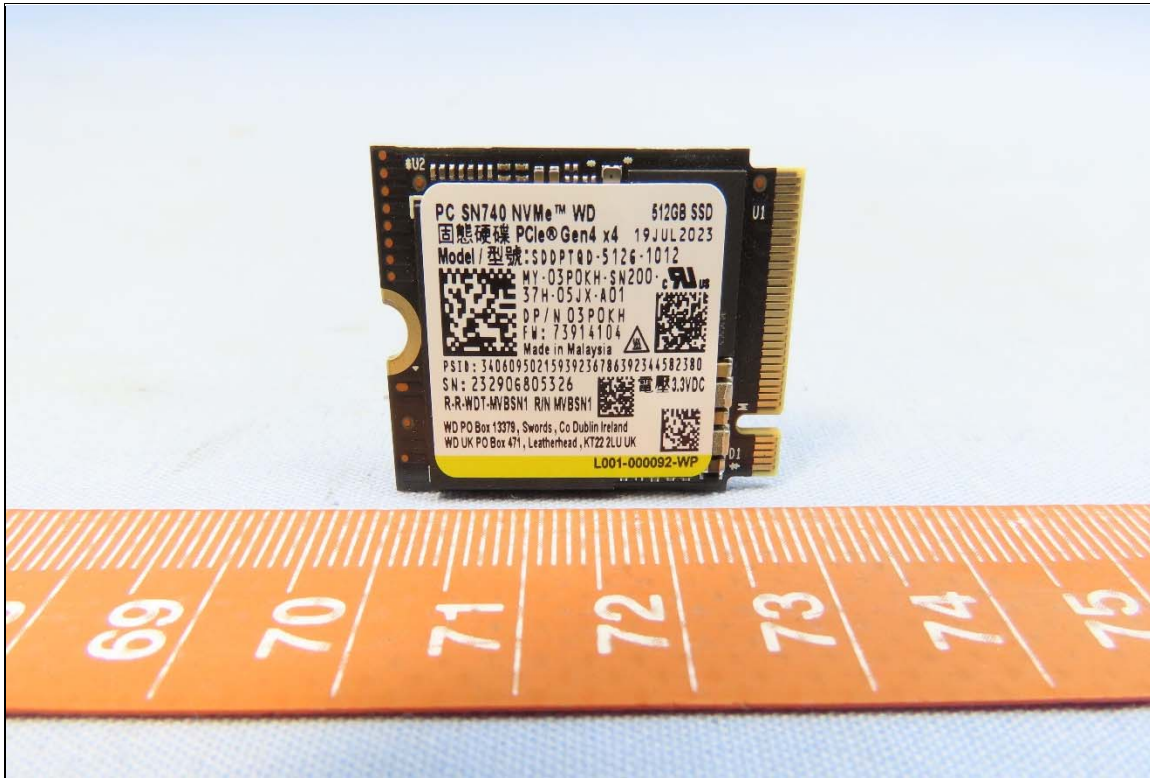

CONSTRUCTION PHOTOS OF EUT

Brand: DELL, Model: DWRFID2305

End-product, Portable Computer (Brand: DELL, Model: P179G)

Battery (Brand: DELL, Model: 66DWX)