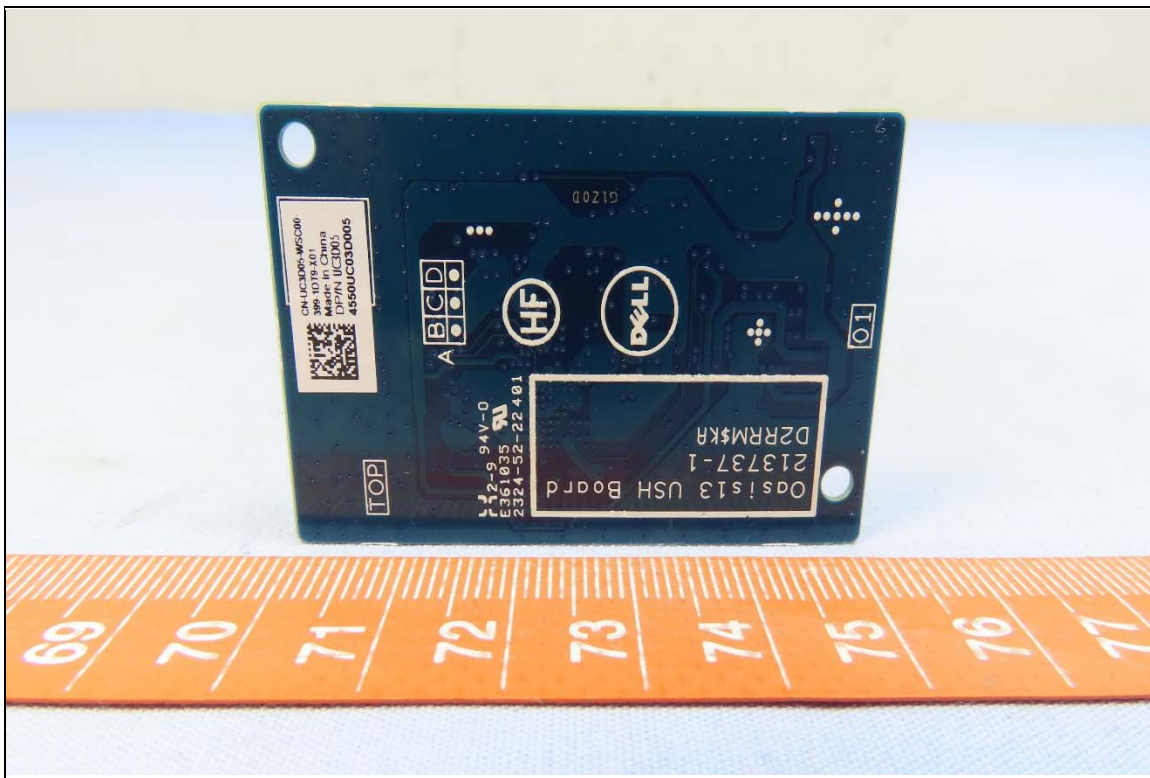

CONSTRUCTION PHOTOS OF EUT

Brand: DELL, Model: DWRFID2305

End-product, Portable Computer (Brand: DELL, Model: P179G)

Battery (Brand: DELL, Model: 66DWX)