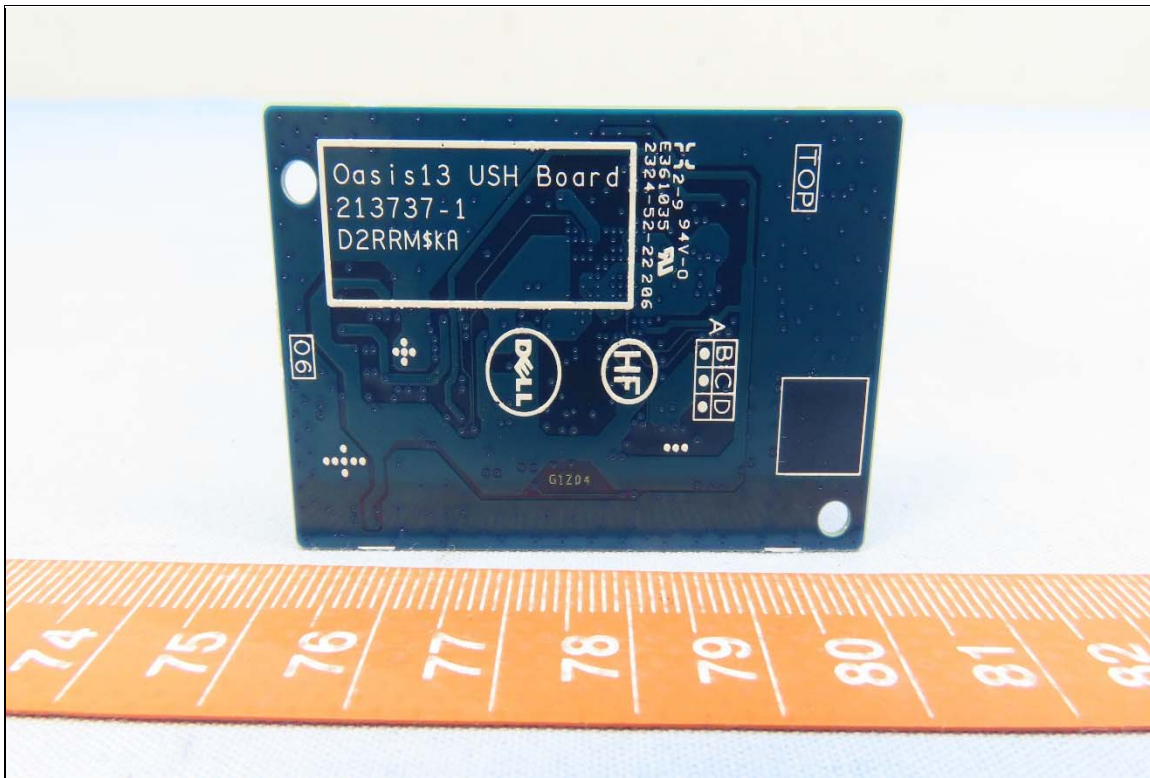

CONSTRUCTION PHOTOS OF EUT

Brand: DELL, Model: DWRFID2305

End-product, Portable Computer (Brand: DELL, Model: P179G)

Battery (Brand: DELL, Model: 66DWX)