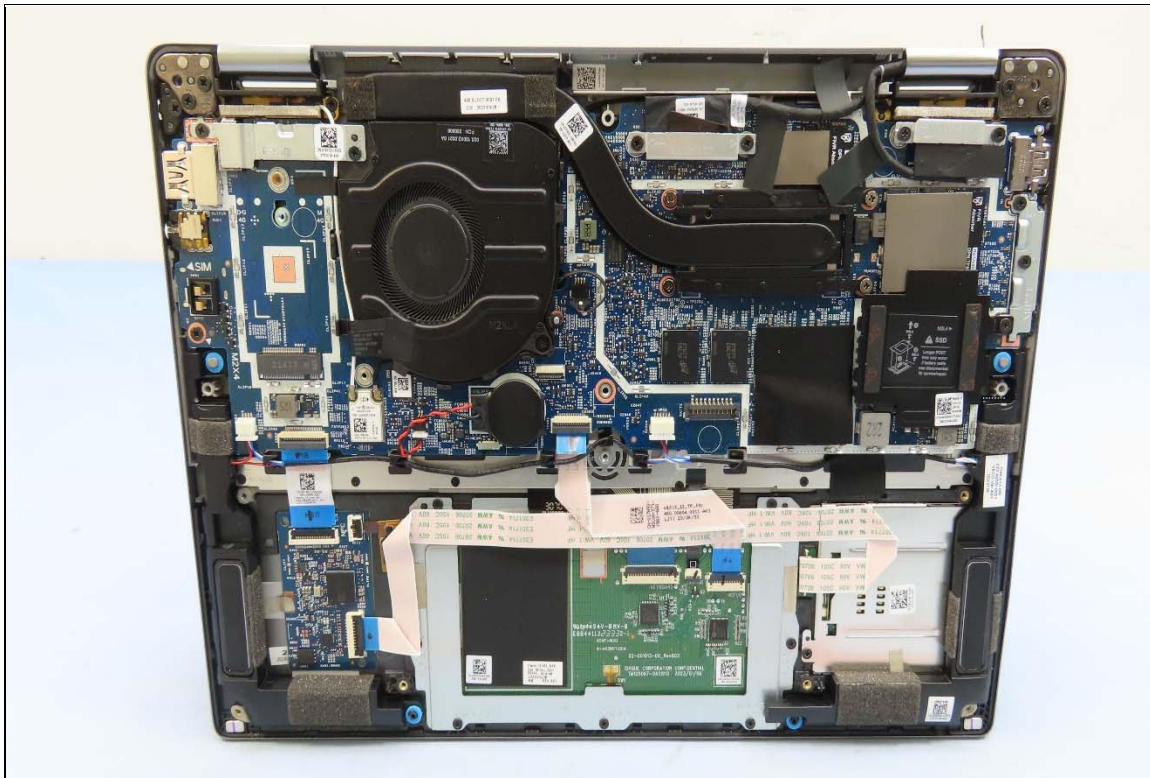

CONSTRUCTION PHOTOS OF EUT

Brand: DELL, Model: DWRFID2305

End-product, Portable Computer (Brand: DELL, Model: P179G)

Battery (Brand: DELL, Model: 66DWX)