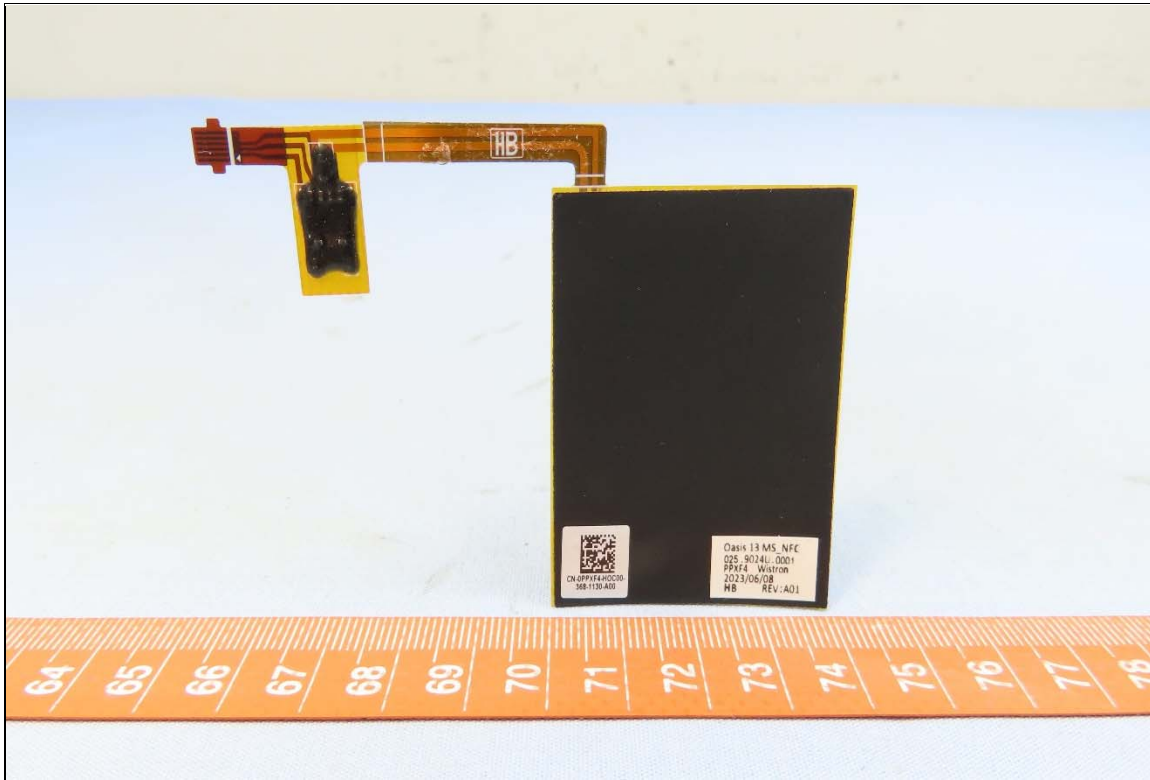

CONSTRUCTION PHOTOS OF EUT

Brand: DELL, Model: DWRFID2305

End-product, Portable Computer (Brand: DELL, Model: P179G)

Battery (Brand: DELL, Model: 66DWX)