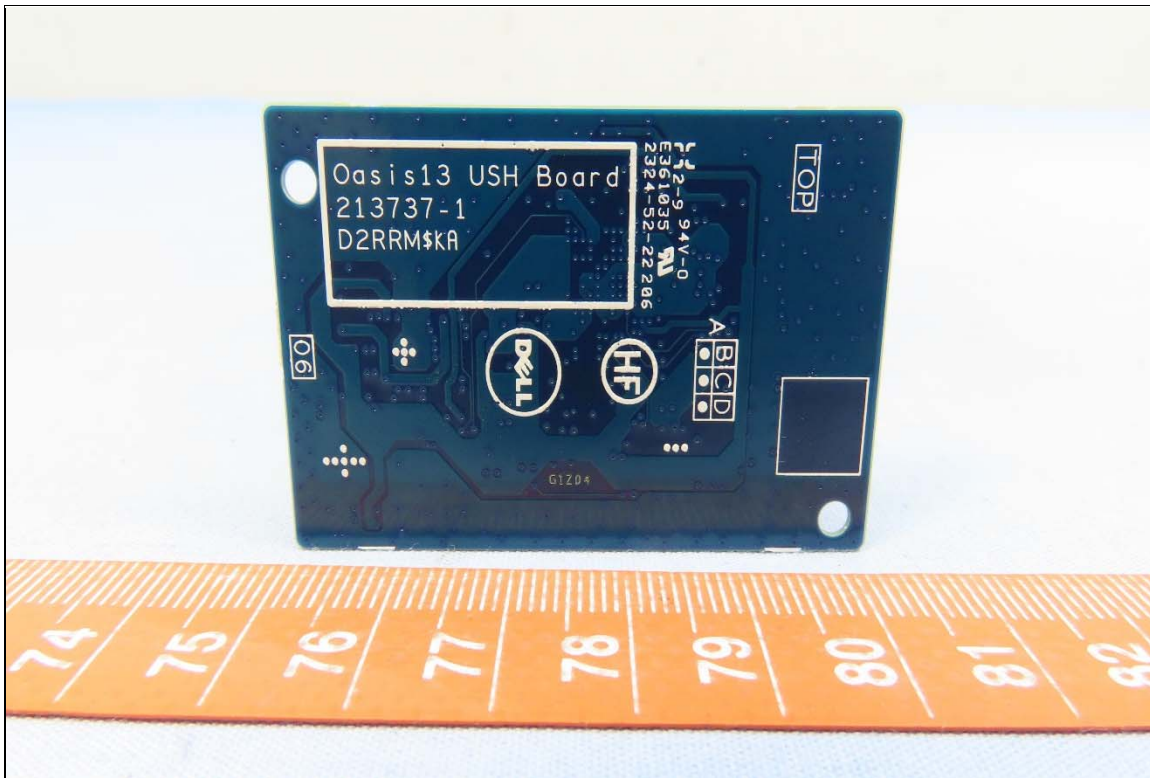

CONSTRUCTION PHOTOS OF EUT

Brand: DELL, Model: DWRFID2305

End-product, Portable Computer (Brand: DELL, Model: P179G)

Adapter (Brand: DELL, Model: LA65NM190)