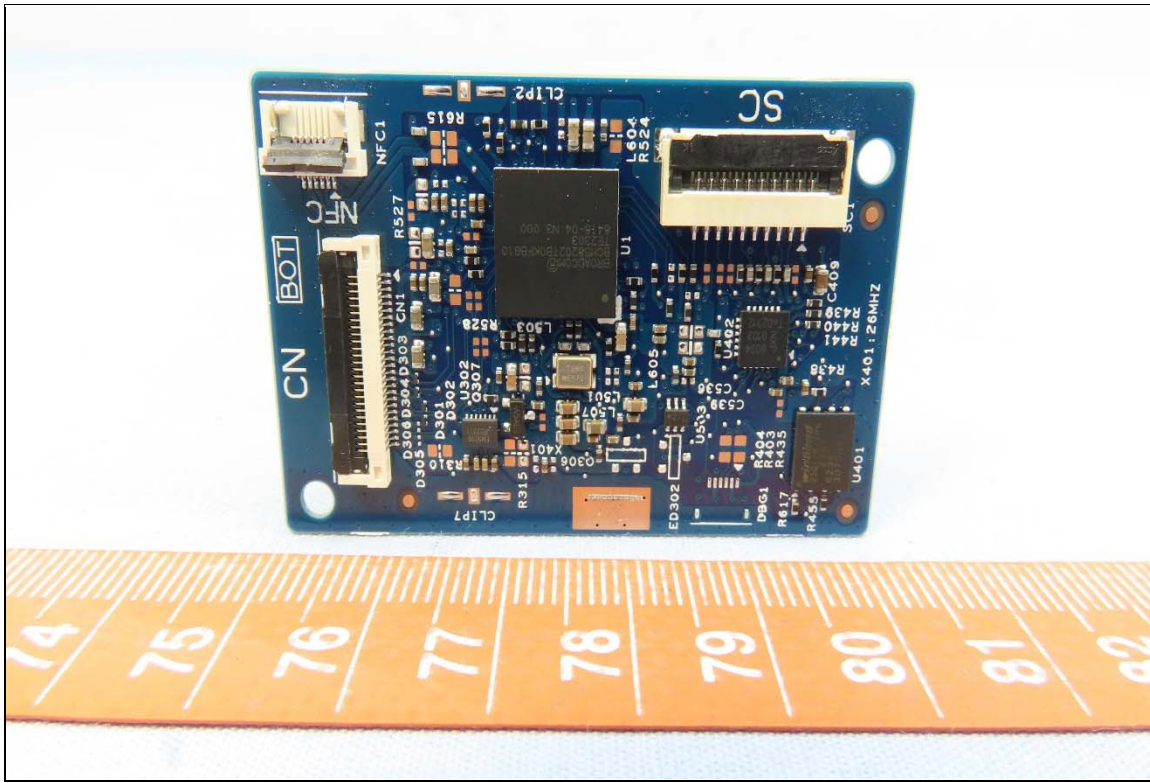

CONSTRUCTION PHOTOS OF EUT

Brand: DELL, Model: DWRFID2305

End-product, Portable Computer (Brand: DELL, Model: P179G)

Adapter (Brand: DELL, Model: LA65NM190)