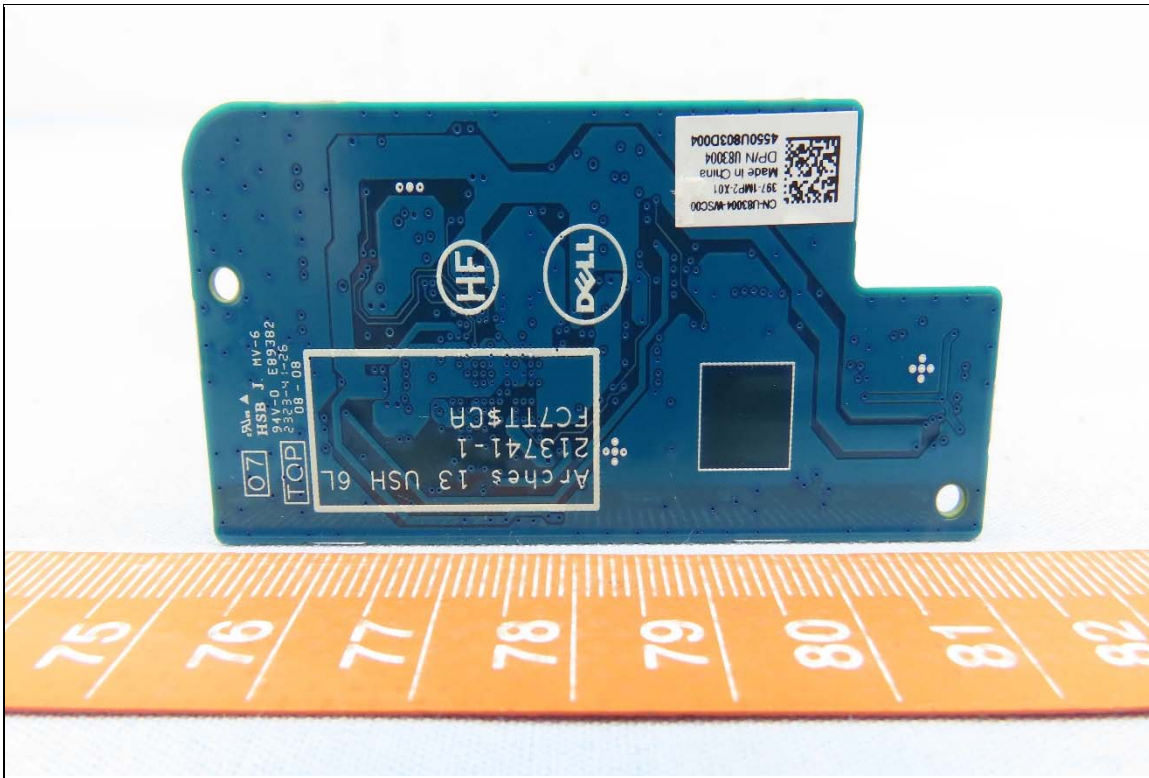

# CONSTRUCTION PHOTOS OF EUT

Brand: DELL, Model: DWRFID2305-01

End-product, Portable Computer (Brand: DELL, Model: P182G)

Adapter (Brand: DELL, Model: LA65NM190)