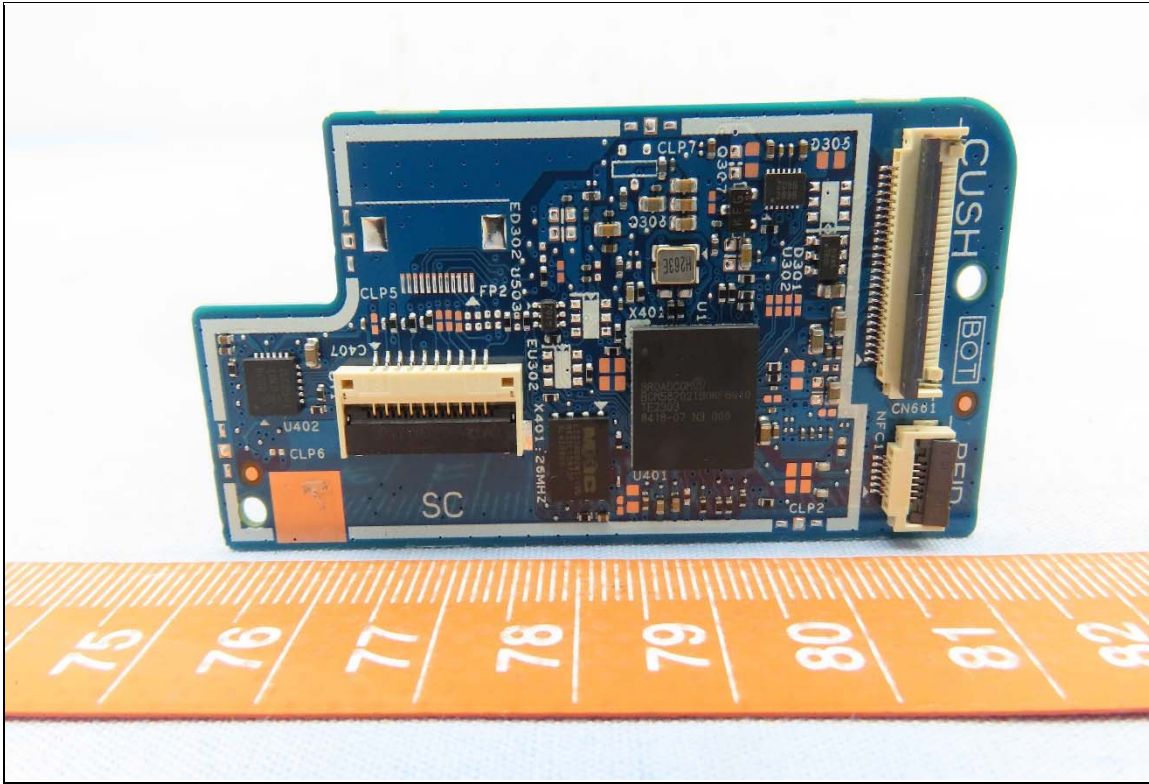

# CONSTRUCTION PHOTOS OF EUT

Brand: DELL, Model: DWRFID2305-01

End-product, Portable Computer (Brand: DELL, Model: P182G)

Adapter (Brand: DELL, Model: LA65NM190)