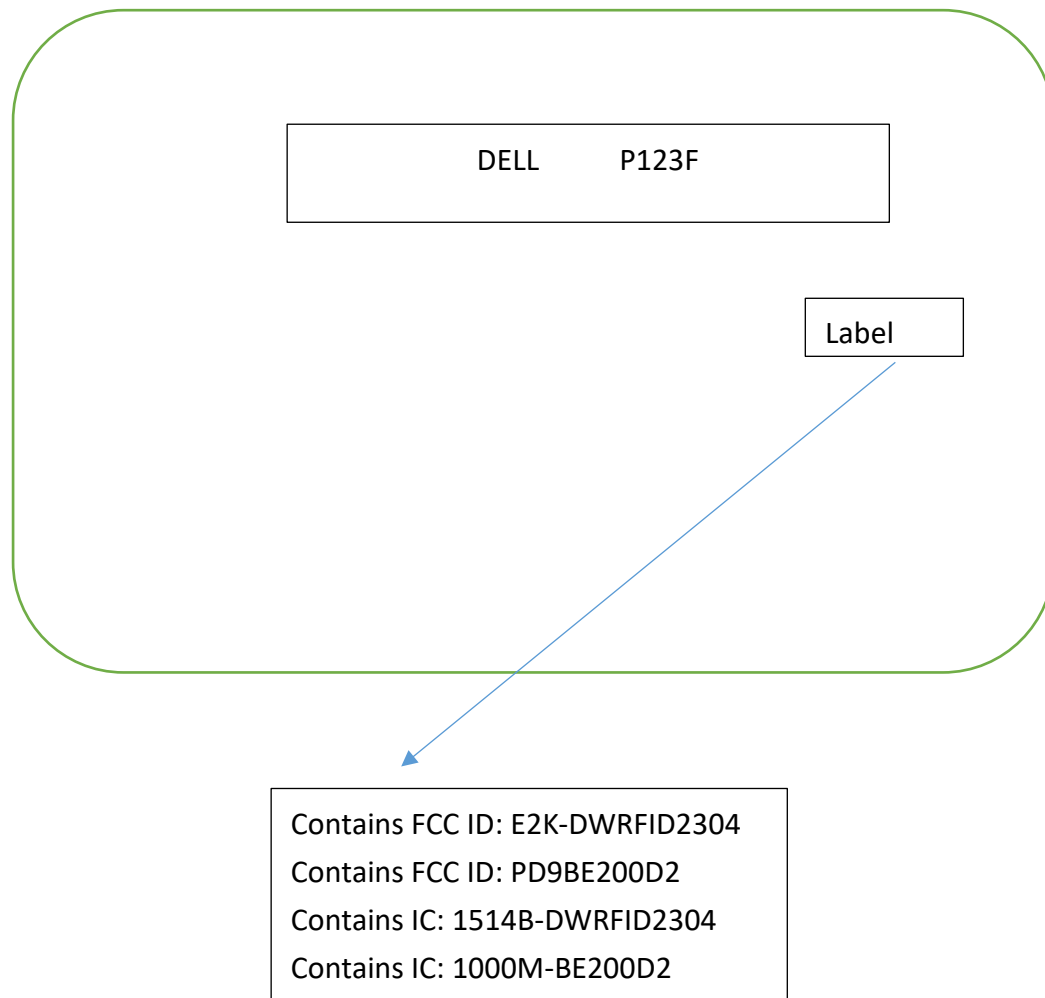

## System Label and location

Label are stucked on the core side of D cover.