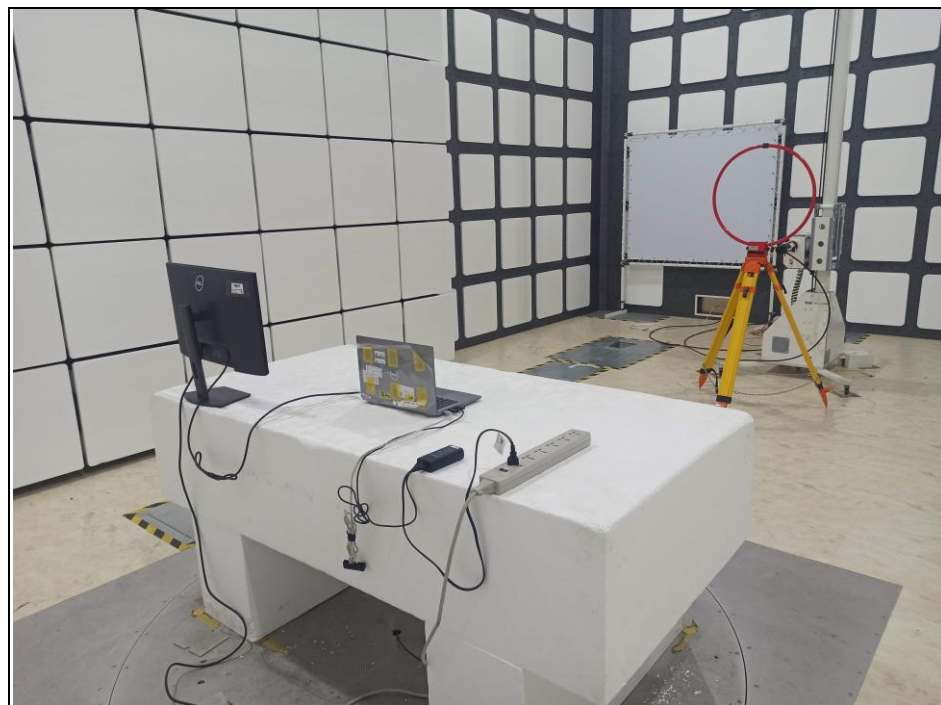

## PHOTOGRAPHS OF THE TEST CONFIGURATION

Conducted Emission Test

Radiated Emission Test (9kHz ~ 30MHz)

Radiated Emission Test (30MHz ~ 1GHz)