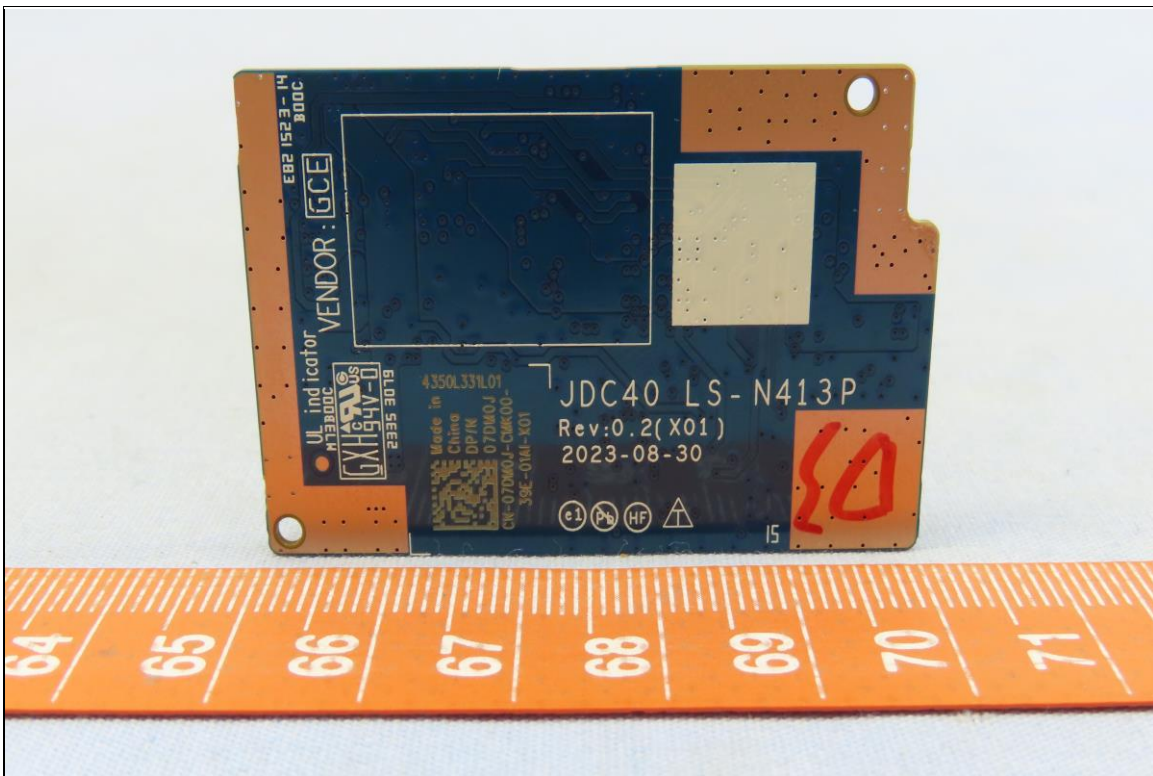

# CONSTRUCTION PHOTOS OF EUT

Brand : DELL / Model : DWRFID2303

**BUREAU  
VERITAS**

**End-product Portable Computer (Brand: DELL / Model: P165G)**

**BUREAU  
VERITAS**

**BUREAU  
VERITAS**