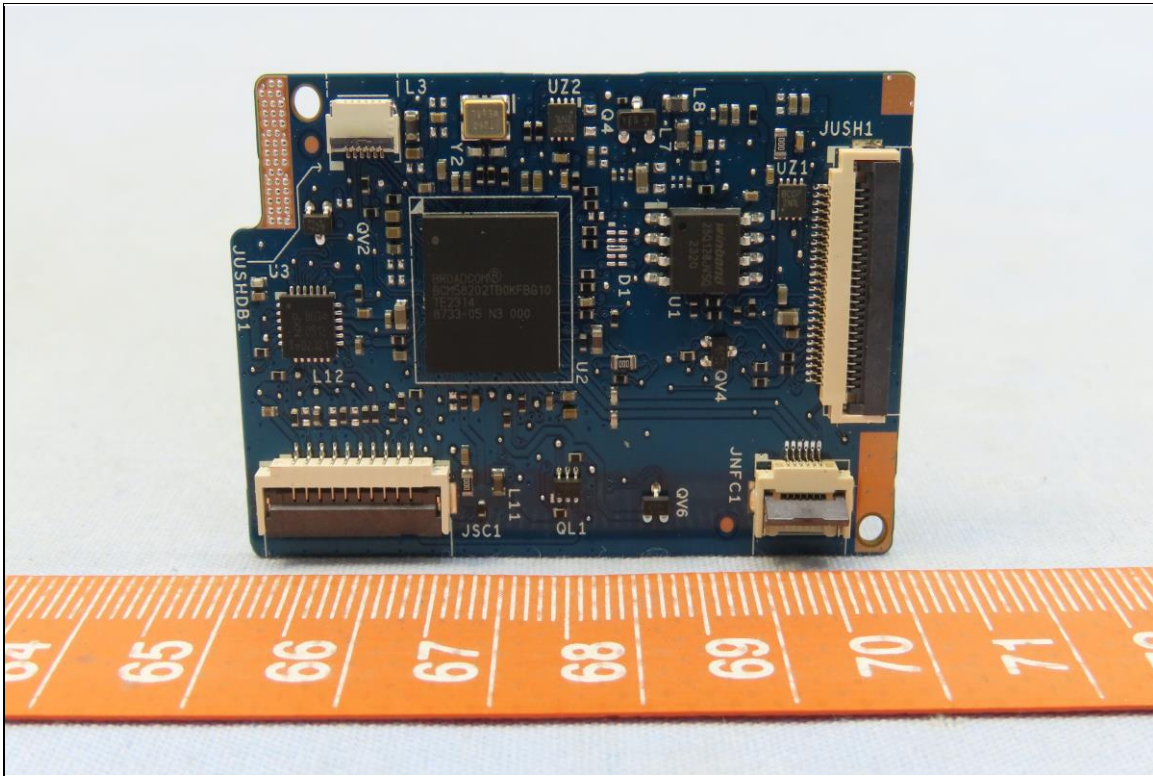

# CONSTRUCTION PHOTOS OF EUT

Brand : DELL / Model : DWRFID2303

**BUREAU  
VERITAS**

**End-product Portable Computer (Brand: DELL / Model: P165G)**

**BUREAU  
VERITAS**

**BUREAU  
VERITAS**