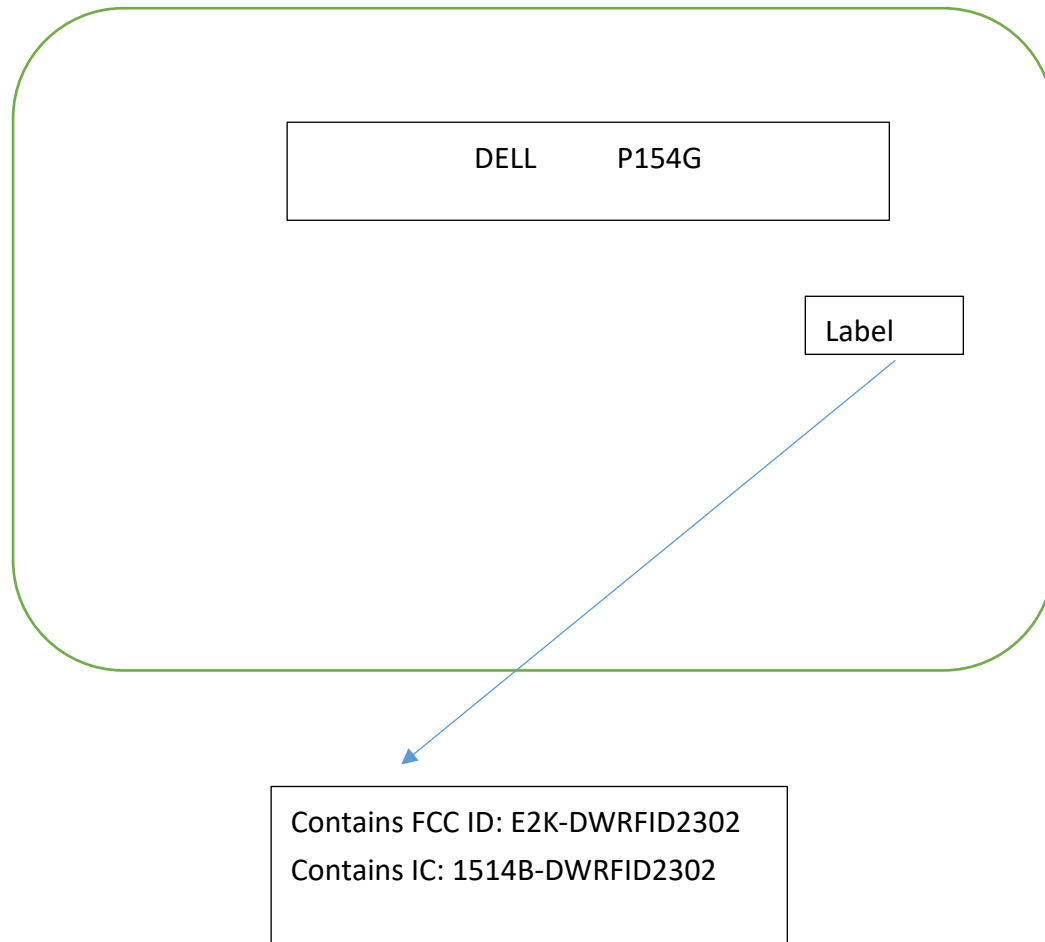

## System Label and location

Label are stucked on the core side of D cover.