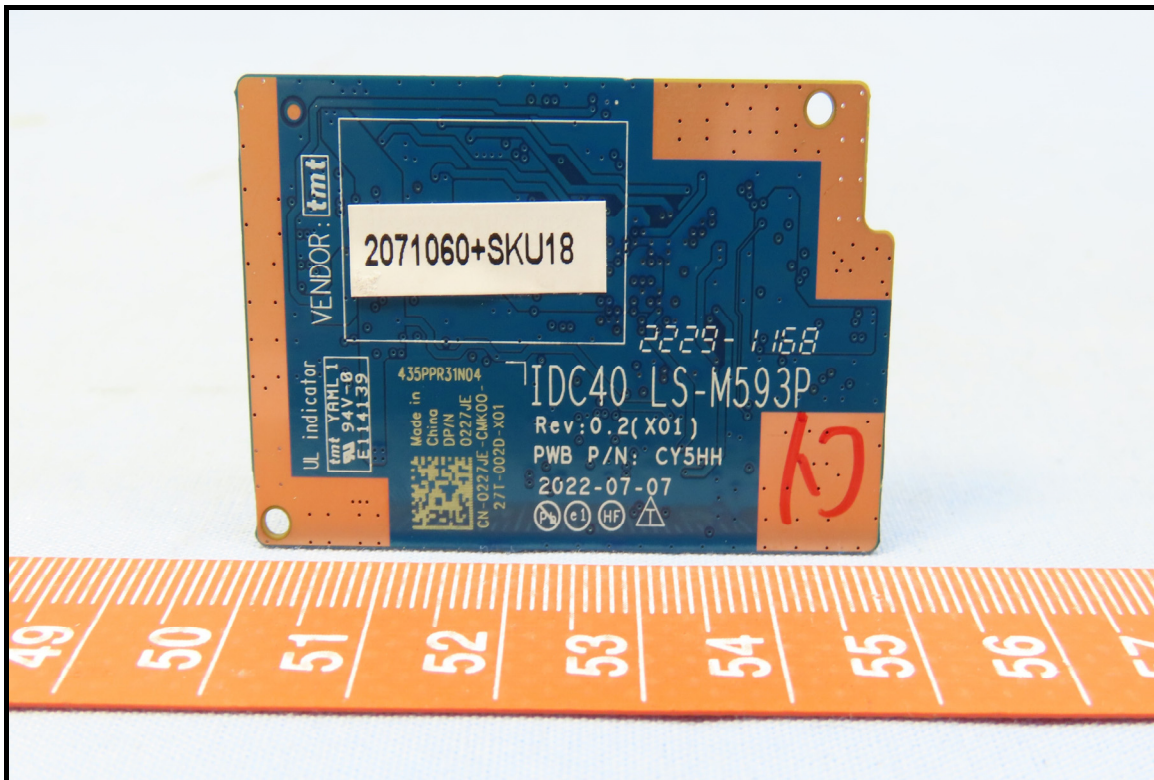

# CONSTRUCTION PHOTOS OF EUT

Brand: DELL, Model: DWRFID2203

End-product, Portable Computer, Brand: DELL, Model: P174G

**Adapter 1, Brand: DELL, Model: HA65NM190**