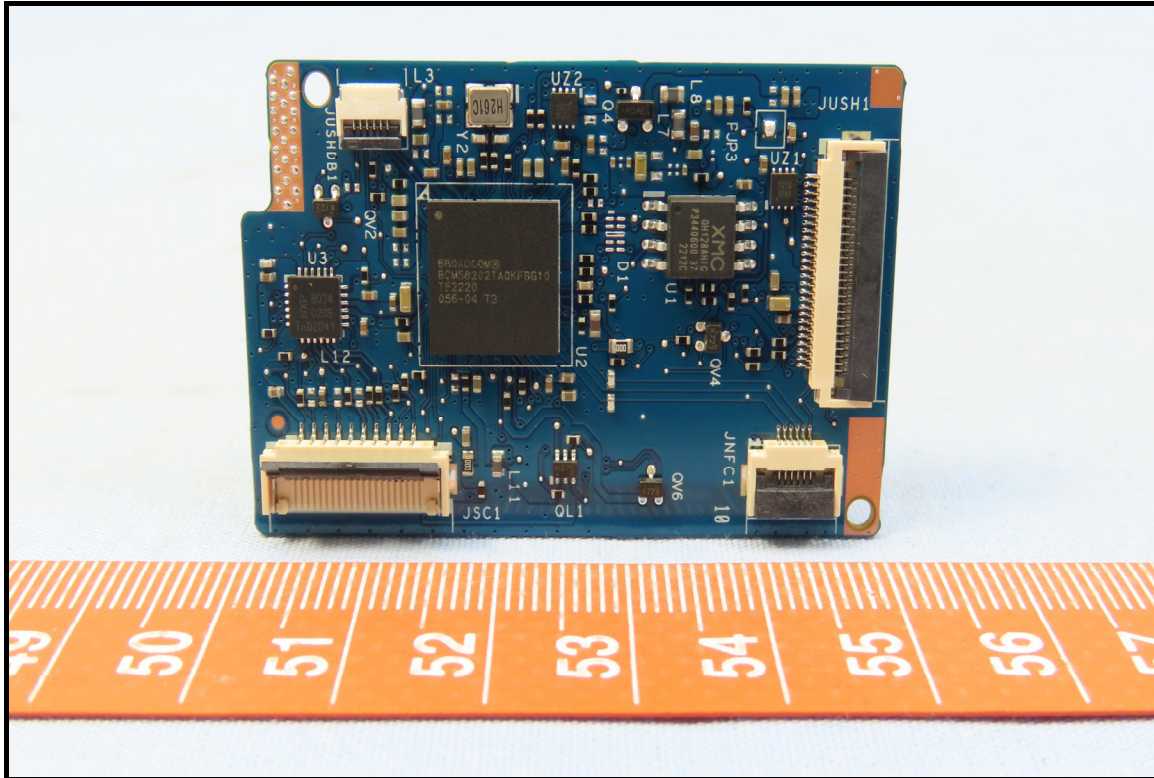

# CONSTRUCTION PHOTOS OF EUT

Brand: DELL, Model: DWRFID2203

End-product, Portable Computer, Brand: DELL, Model: P174G

**Adapter 1, Brand: DELL, Model: HA65NM190**