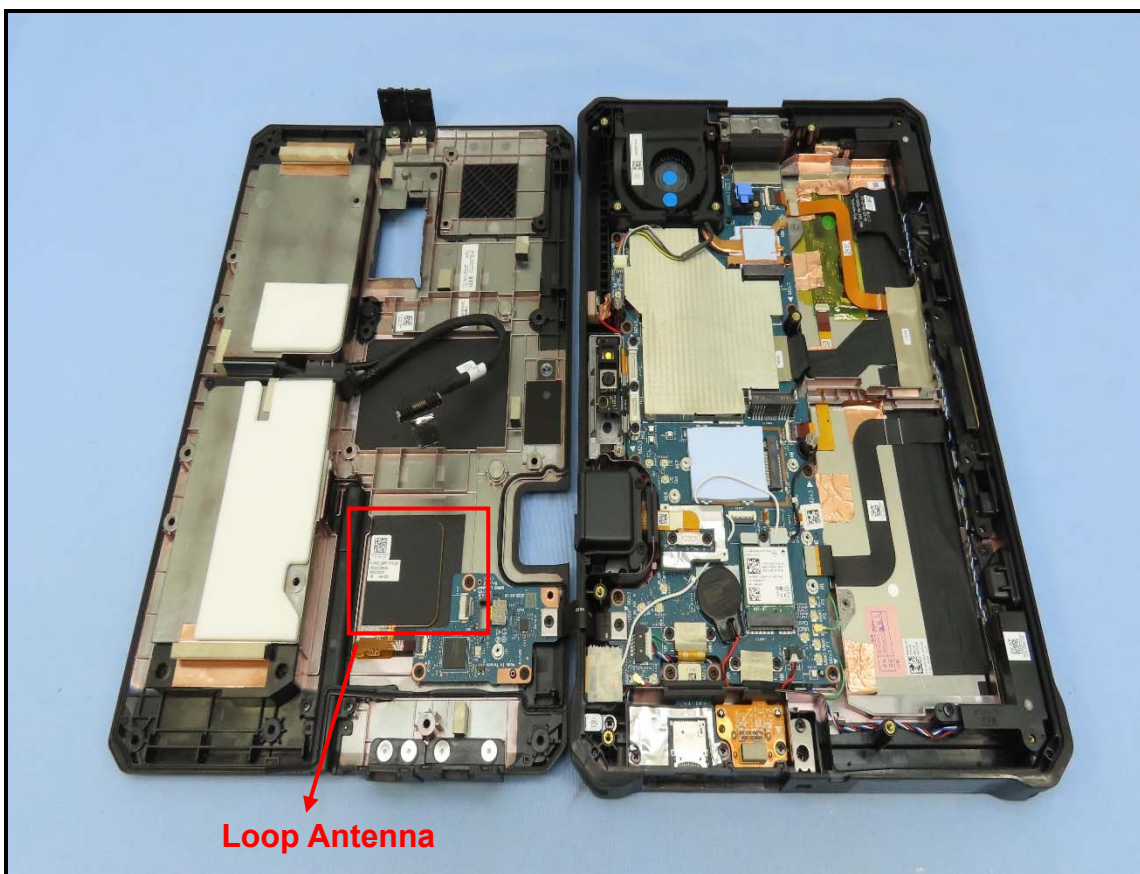

Brand: DELL, Model: DWRFD2108

End-Product: Tablet Computer (Brand: DELL, Model: T06H)

Loop Antenna

Loop Antenna (Brand: Hong.Bo, Model: 1FP3J (DC33002PC0L))

Battery (Brand: DELL, Model: 6WVHD)