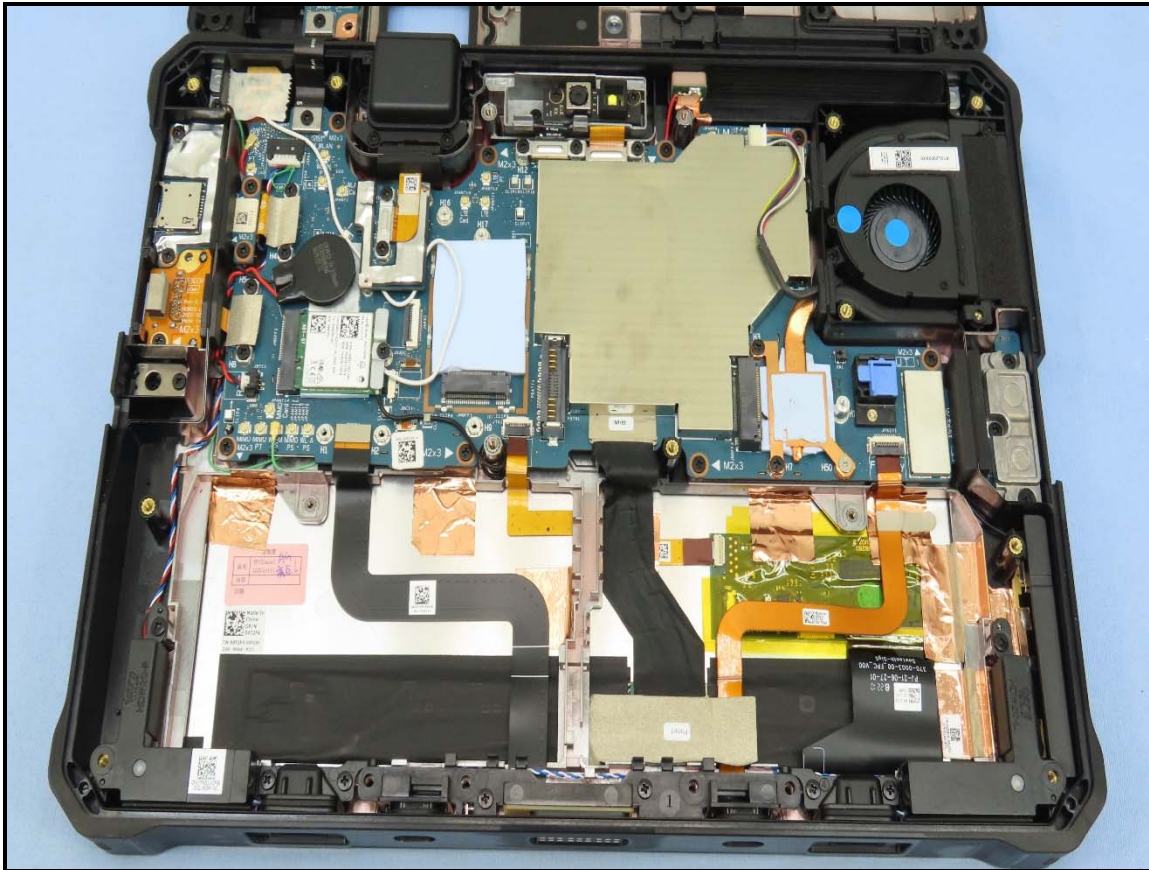

Brand: DELL, Model: DWRFD2108

End-Product: Tablet Computer (Brand: DELL, Model: T06H)

Loop Antenna

Loop Antenna (Brand: Hong.Bo, Model: 1FP3J (DC33002PC0L))

Battery (Brand: DELL, Model: 6WVHD)