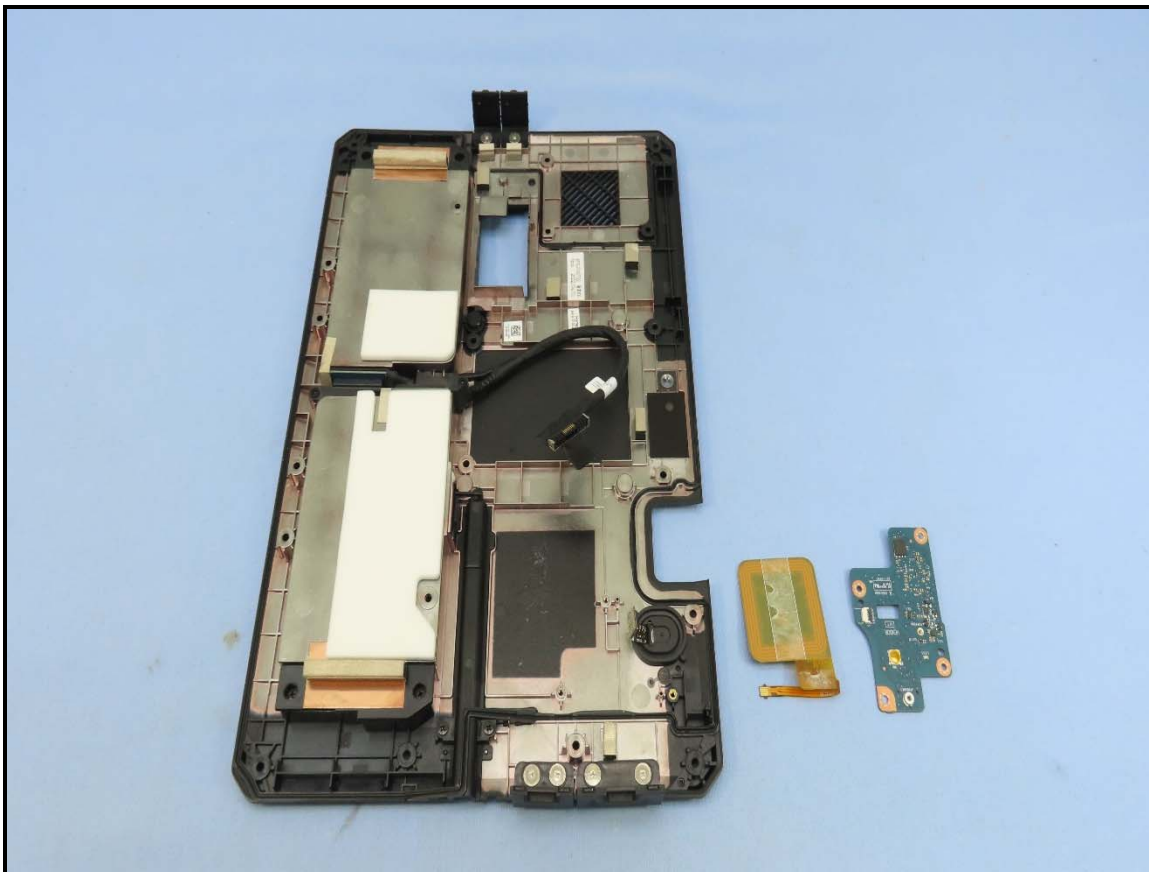

Brand: DELL, Model: DWRFD2108

End-Product: Tablet Computer (Brand: DELL, Model: T06H)

Loop Antenna

Loop Antenna (Brand: Hong.Bo, Model: 1FP3J (DC33002PC0L))

Battery (Brand: DELL, Model: 6WVHD)