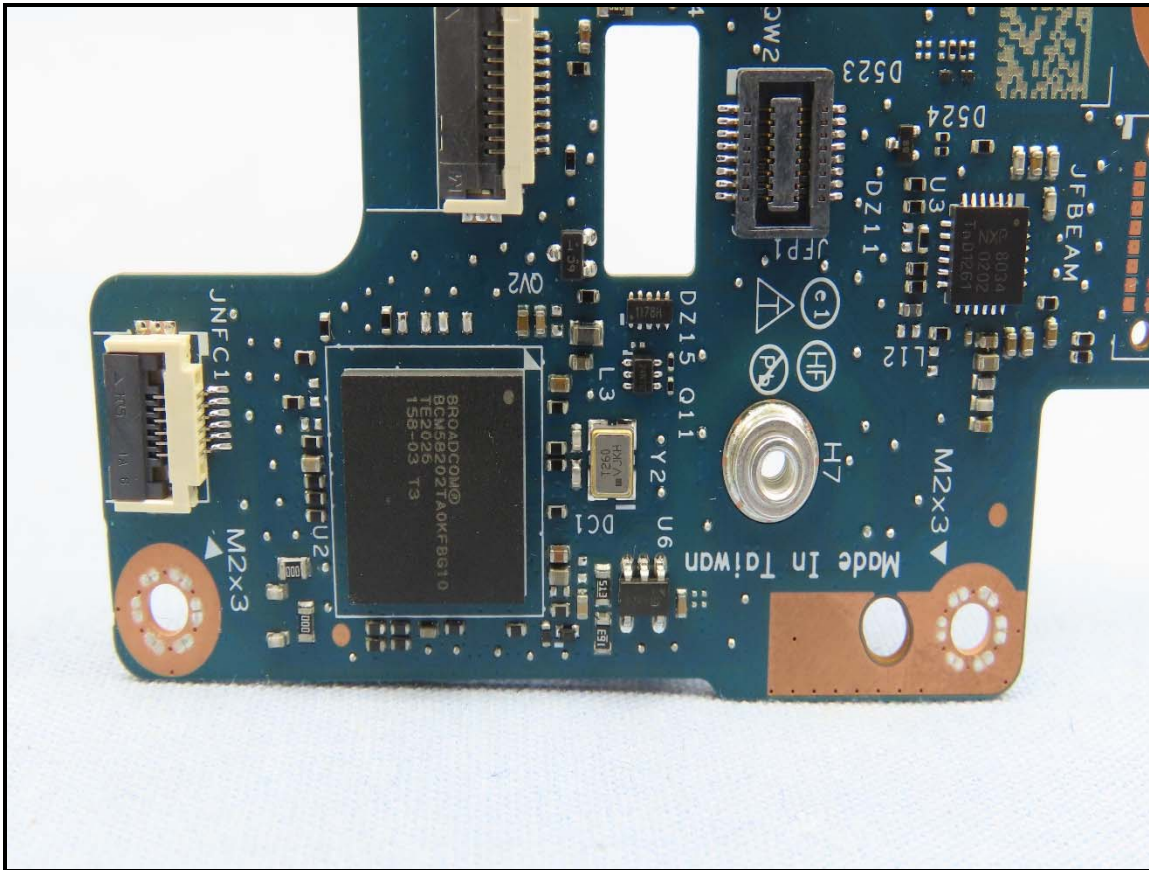

Brand: DELL, Model: DWRFD2108

End-Product: Tablet Computer (Brand: DELL, Model: T06H)

Loop Antenna

Loop Antenna (Brand: Hong.Bo, Model: 1FP3J (DC33002PC0L))

Battery (Brand: DELL, Model: 6WVHD)