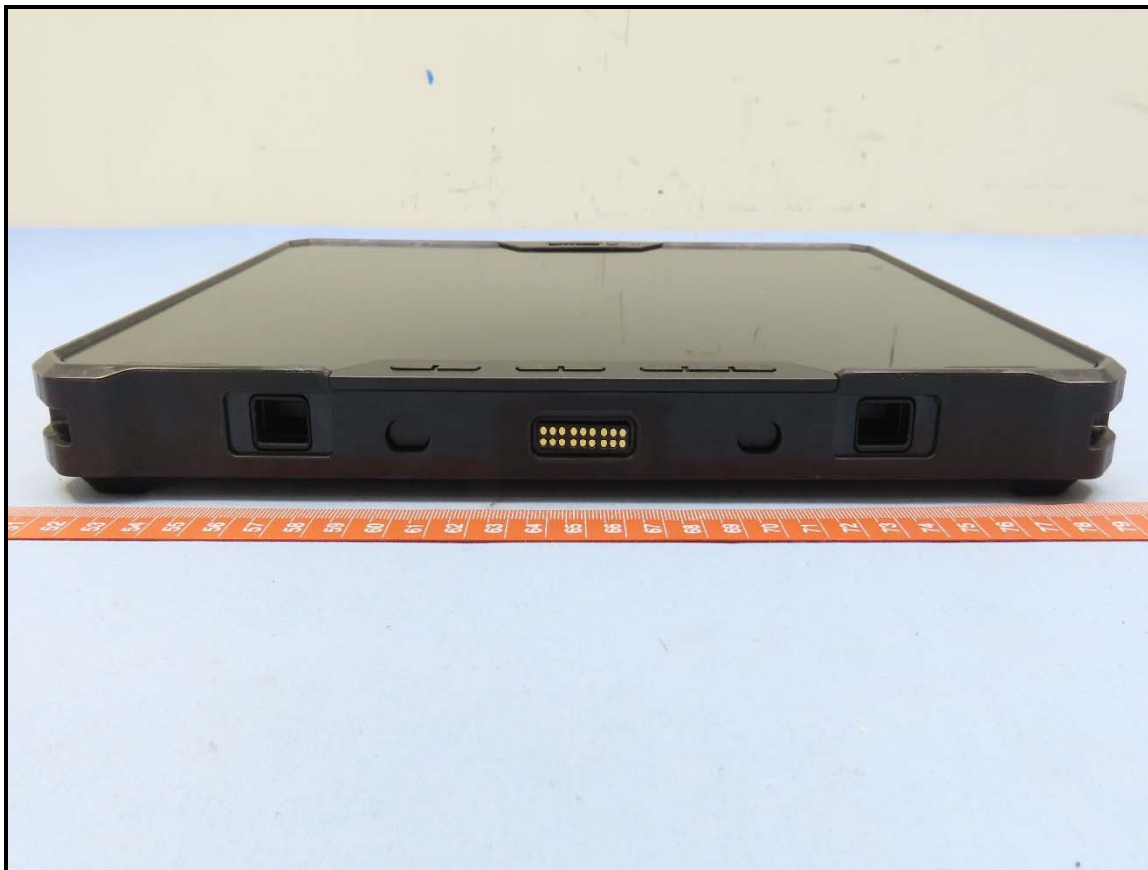

Brand: DELL, Model: DWRFID2108

End-Product: Tablet Computer (Brand: DELL, Model: T06H)

Touch Pen (Brand: DELL, Model: TJW03)

Keypad (Brand: DELL, Model: T06HKYBP)

Adapter (Brand: DELL, Model: DA90PM210)