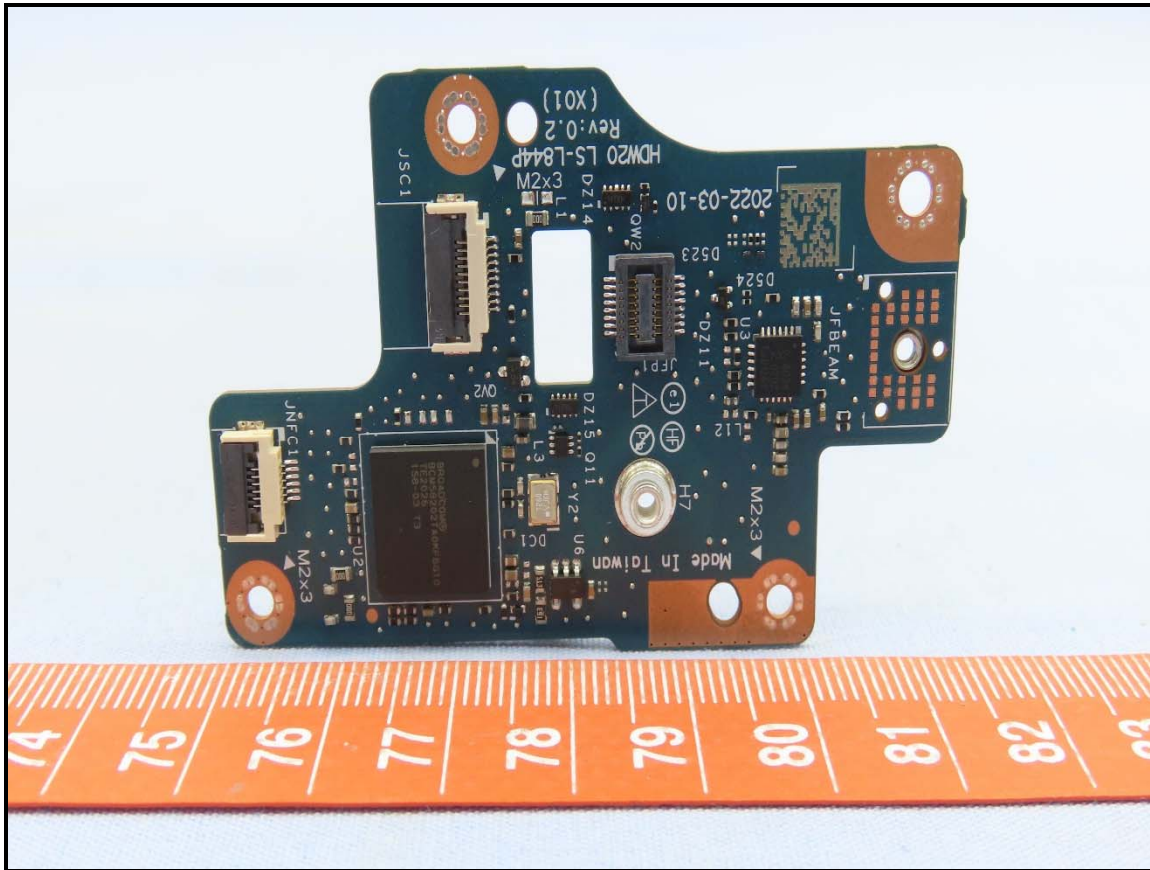

Brand: DELL, Model: DWRFID2108

End-Product: Tablet Computer (Brand: DELL, Model: T06H)

Touch Pen (Brand: DELL, Model: TJW03)

Keypad (Brand: DELL, Model: T06HKYBP)

Adapter (Brand: DELL, Model: DA90PM210)