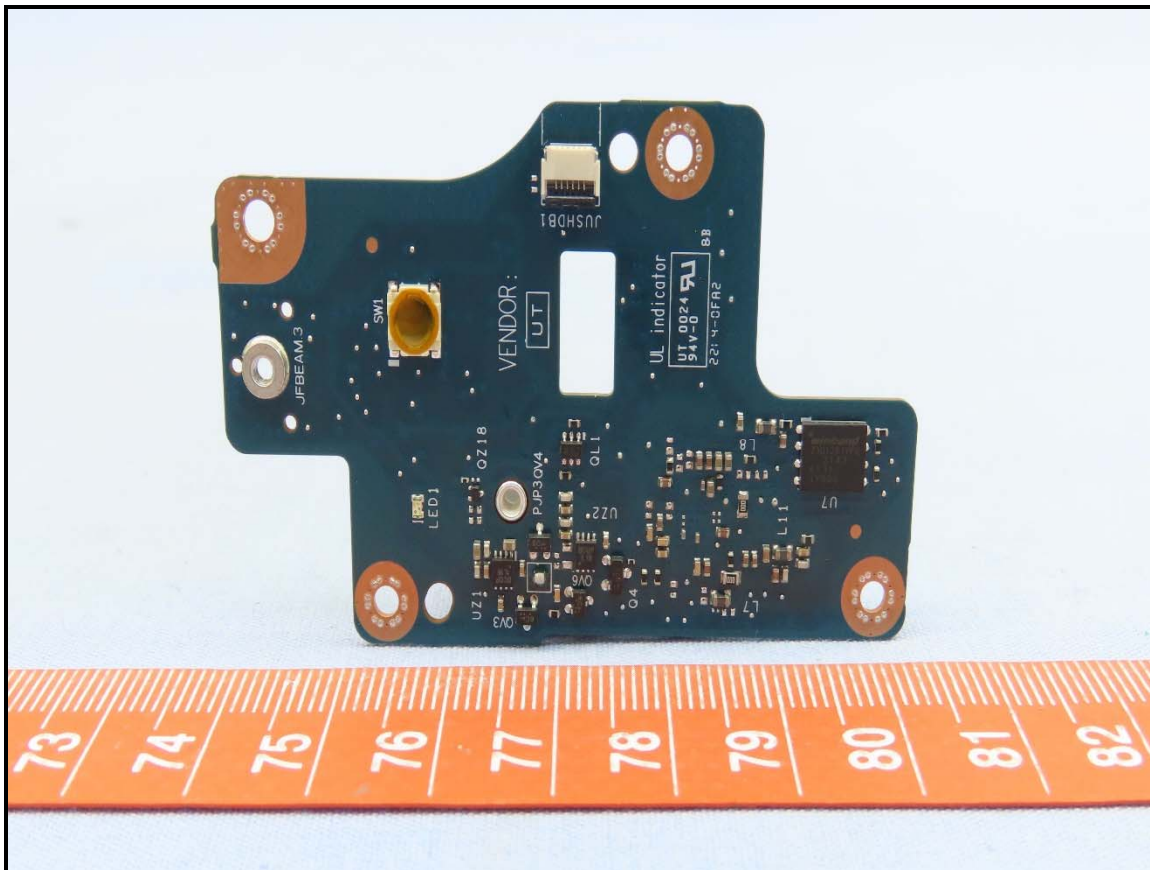

Brand: DELL, Model: DWRFID2108

End-Product: Tablet Computer (Brand: DELL, Model: T06H)

Touch Pen (Brand: DELL, Model: TJW03)

Keypad (Brand: DELL, Model: T06HKYBP)

Adapter (Brand: DELL, Model: DA90PM210)