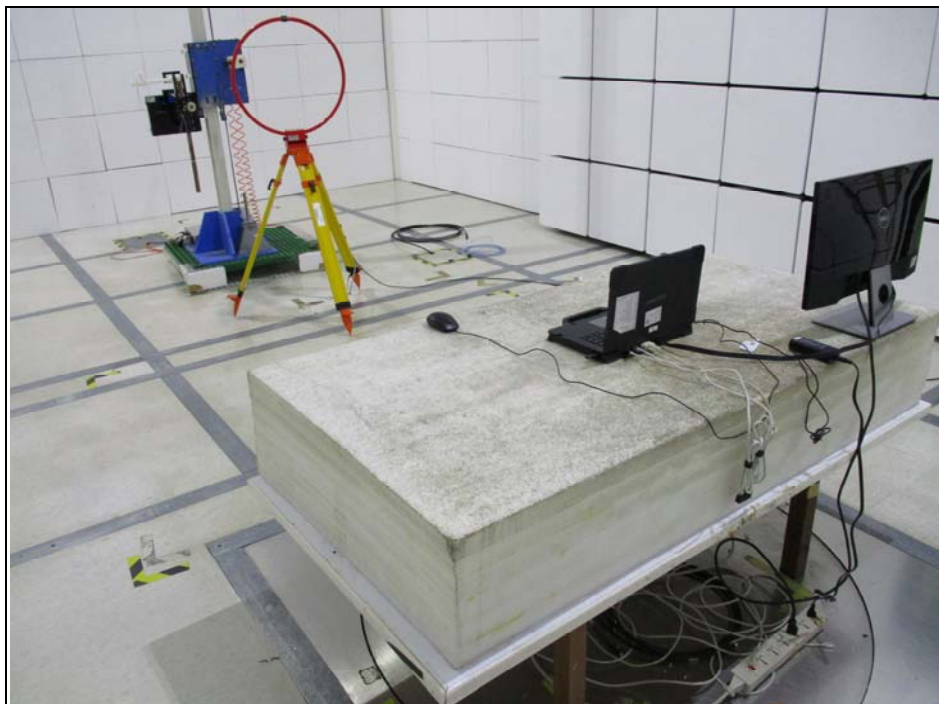

## PHOTOGRAPHS OF THE TEST CONFIGURATION

Conducted Emission Test

Radiated Emission Test (9kHz ~ 30MHz)

Radiated Emission Test (30MHz ~ 1GHz)