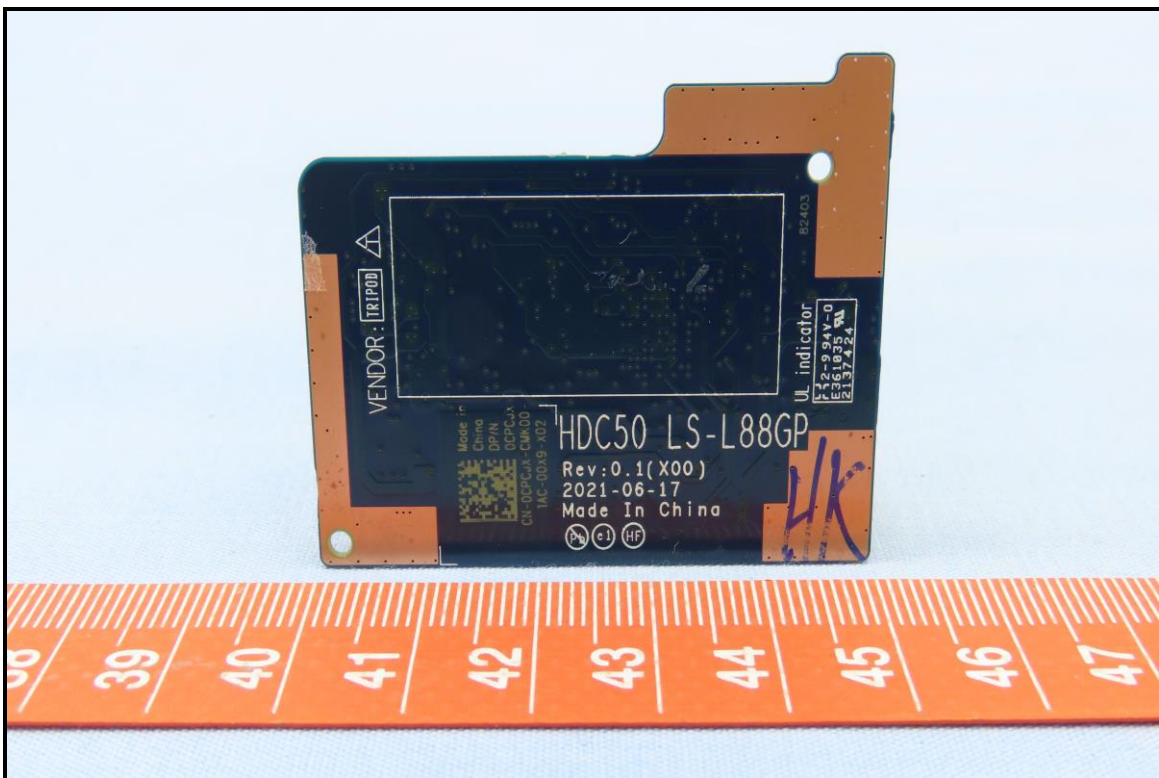

CONSTRUCTION PHOTOS OF EUT

Model: DELL / Brand: DWRFID2003

End-product Portable Computer (Brand: DELL / Model: P114F)

BUREAU
VERITAS