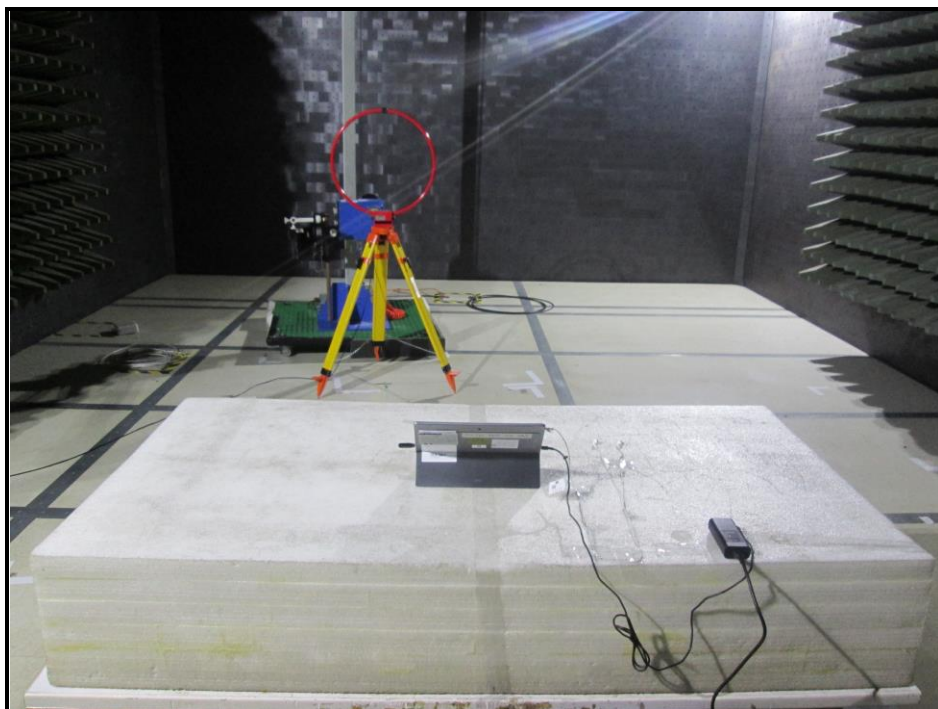

PHOTOGRAPHS OF THE TEST CONFIGURATION CONDUCTED EMISSION TEST

RADIATED EMISSION TEST (9kHz - 30MHz)

(Below 1GHz)

---END---