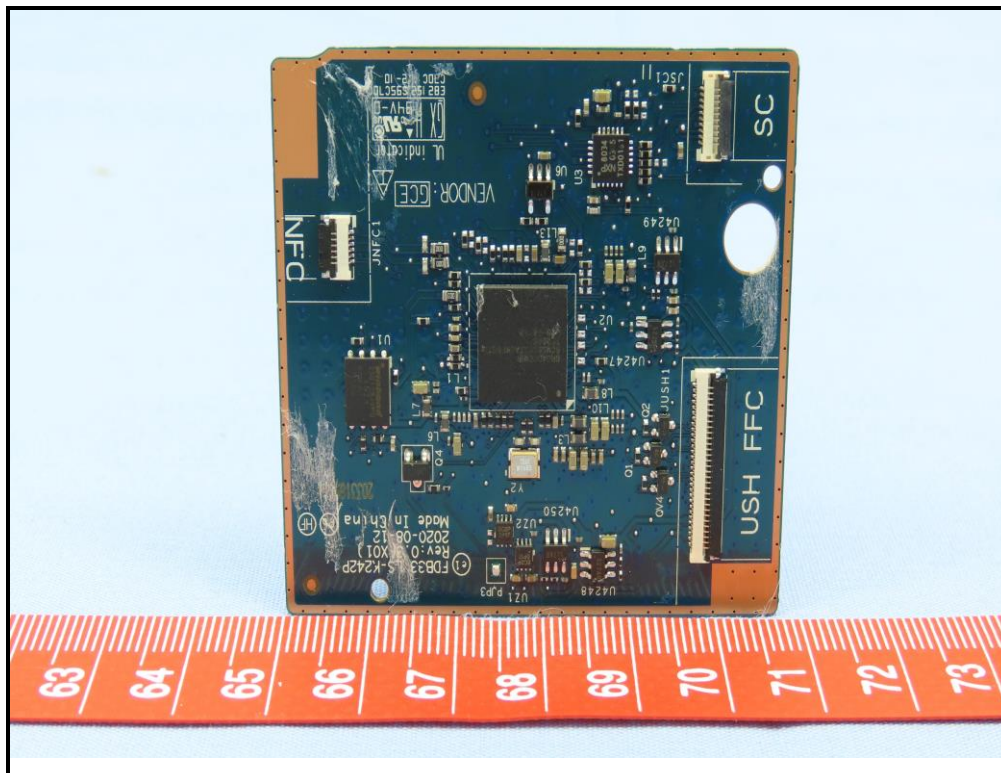

BUREAU
VERITAS

CONSTRUCTION PHOTOS OF EUT

Brand: DELL / Model: DWRFD2002

(End-product: Brand: DELL / Model: T04H)