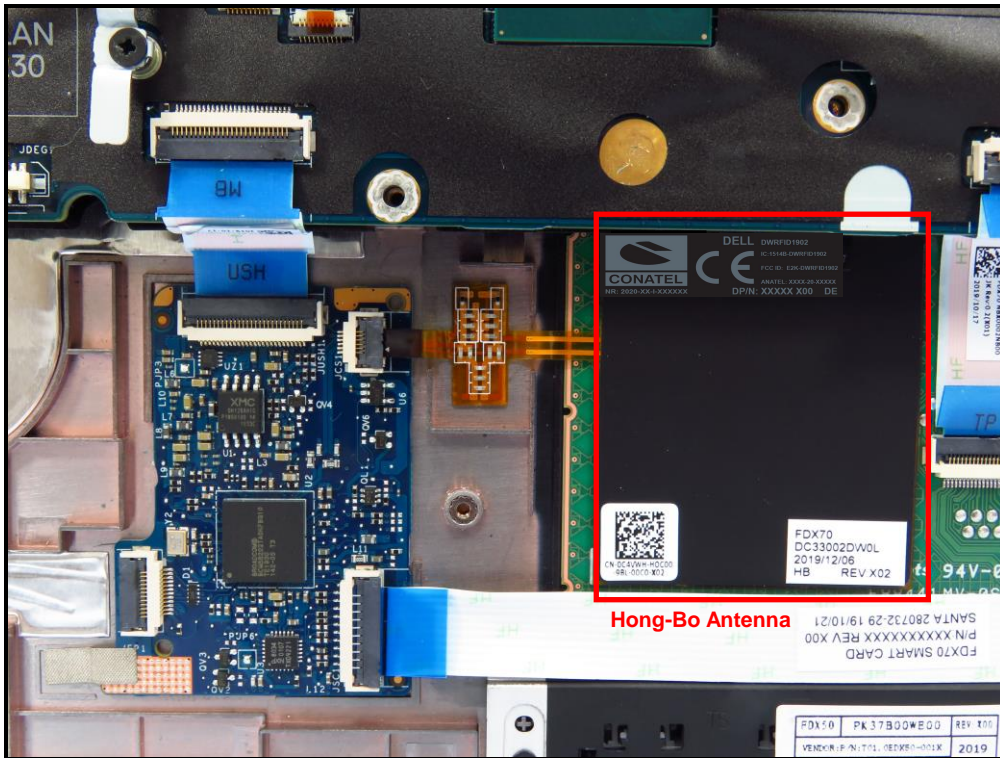

# CONSTRUCTION PHOTOS OF EUT

Brand : DELL / Model : DWRFD1902

Speedwire Antenna

Speedwire Antenna

Hong-Bo Antenna

Hong-Bo Antenna

Hong-Bo Antenna