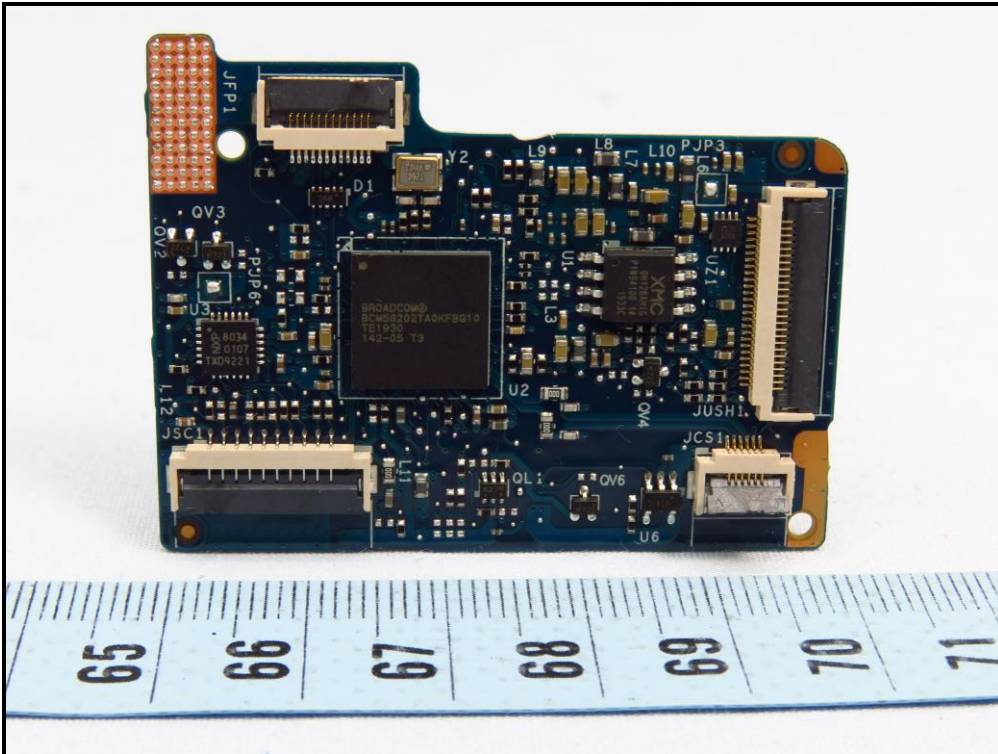

# CONSTRUCTION PHOTOS OF EUT

Brand : DELL / Model : DWRFD1902

Speedwire Antenna

Speedwire Antenna

Hong-Bo Antenna

Hong-Bo Antenna

Hong-Bo Antenna