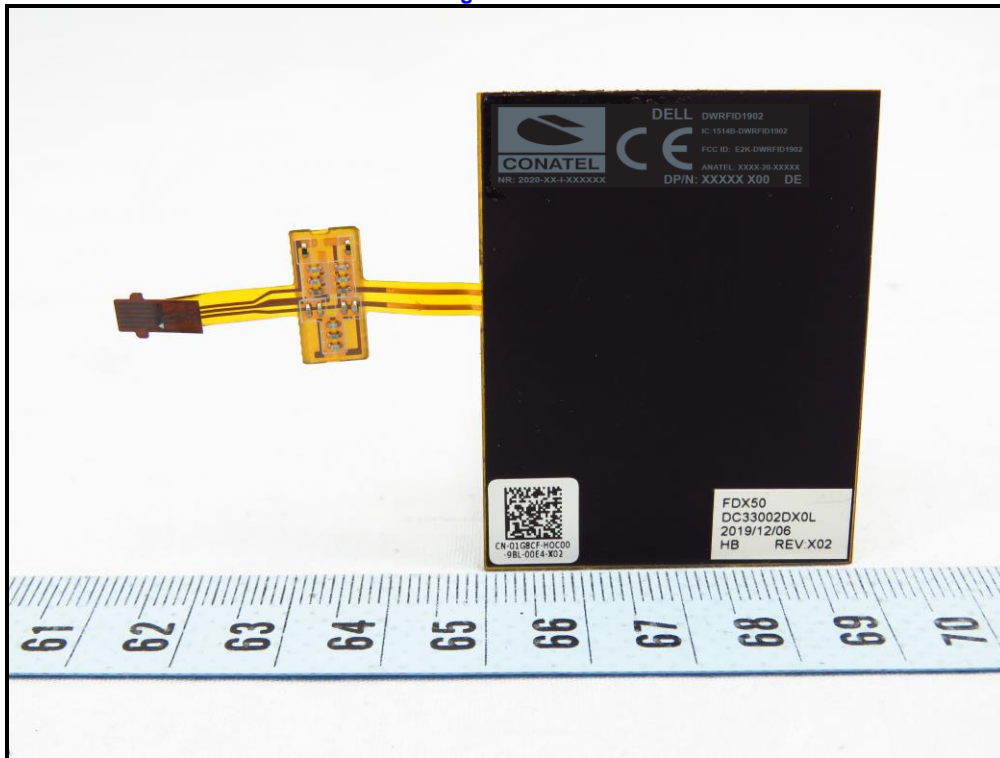

# CONSTRUCTION PHOTOS OF EUT

Brand : DELL / Model : DWRFD1902

Speedwire Antenna

Speedwire Antenna

Hong-Bo Antenna

Hong-Bo Antenna

Hong-Bo Antenna