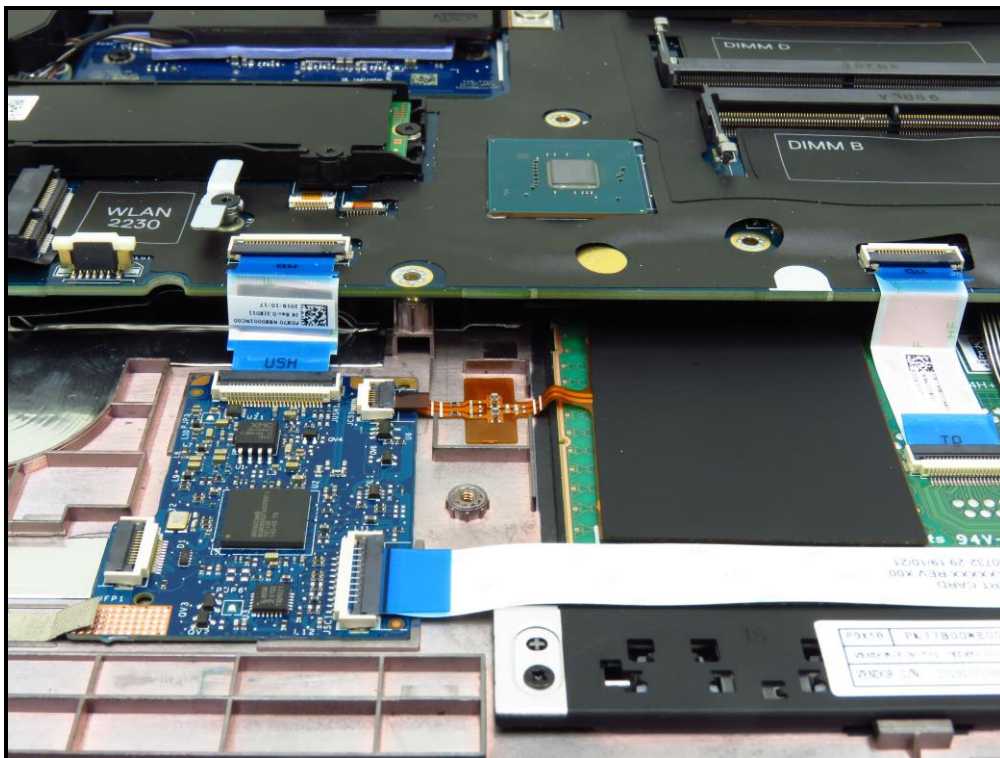

# CONSTRUCTION PHOTOS OF EUT

Brand : DELL / Model : DWRFD1902

Speedwire Antenna

Speedwire Antenna

Hong-Bo Antenna

Hong-Bo Antenna

Hong-Bo Antenna