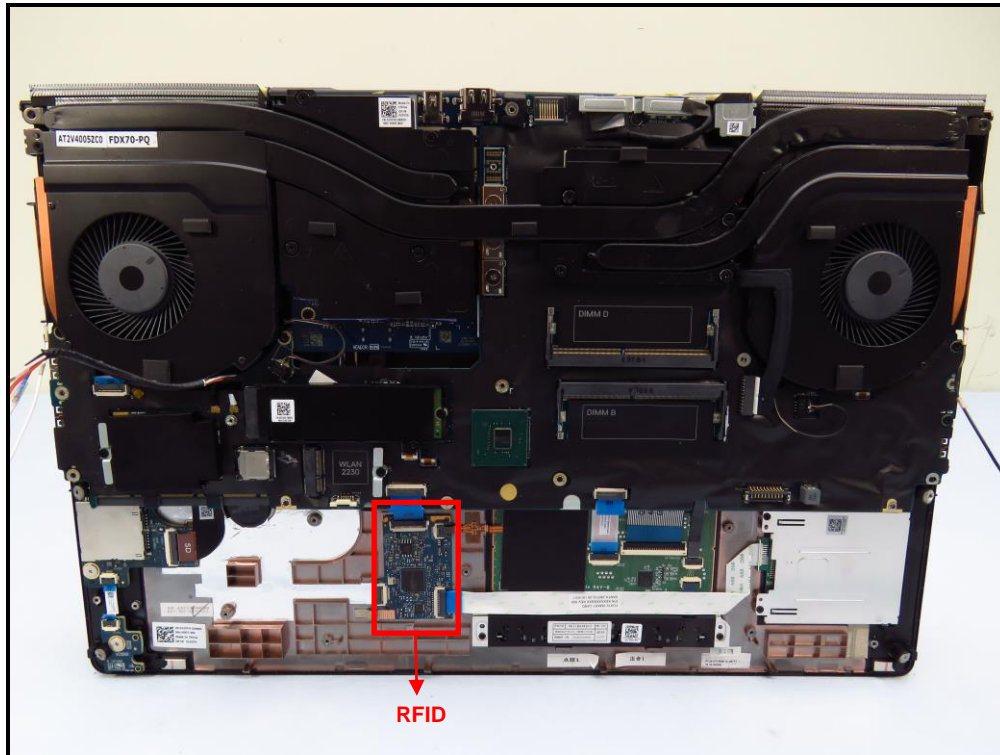

# CONSTRUCTION PHOTOS OF EUT

Brand : DELL / Model : DWRFD1902

Speedwire Antenna

Speedwire Antenna

Hong-Bo Antenna

Hong-Bo Antenna

Hong-Bo Antenna