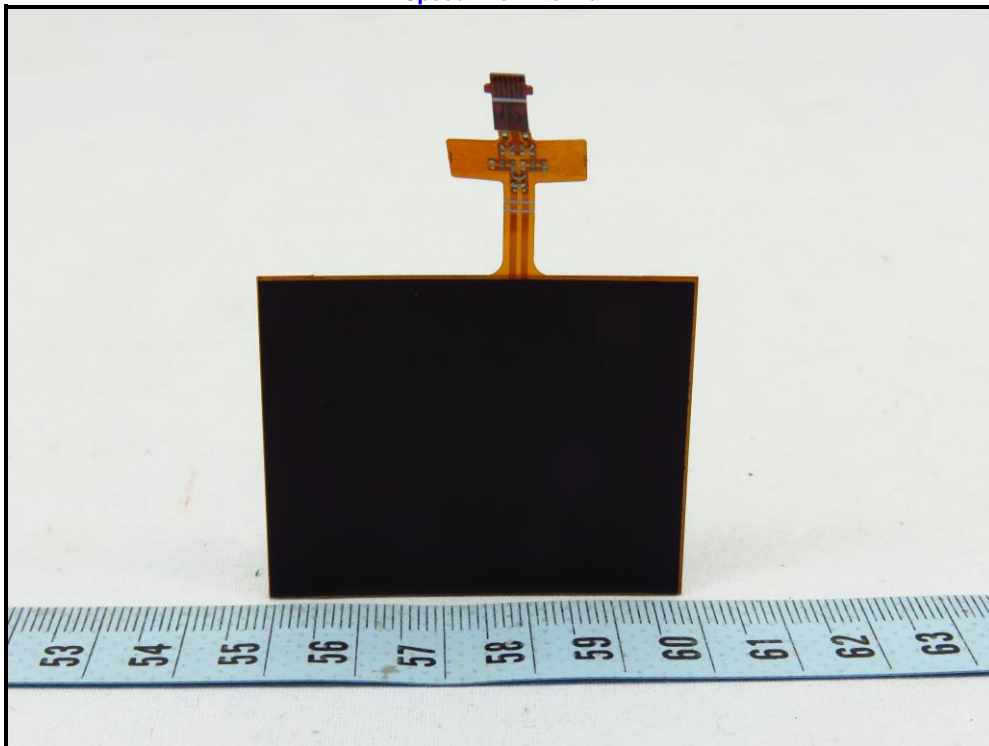

# CONSTRUCTION PHOTOS OF EUT

Brand : DELL / Model : DWRFD1902

Speedwire Antenna

Speedwire Antenna

Hong-Bo Antenna

Hong-Bo Antenna

Hong-Bo Antenna