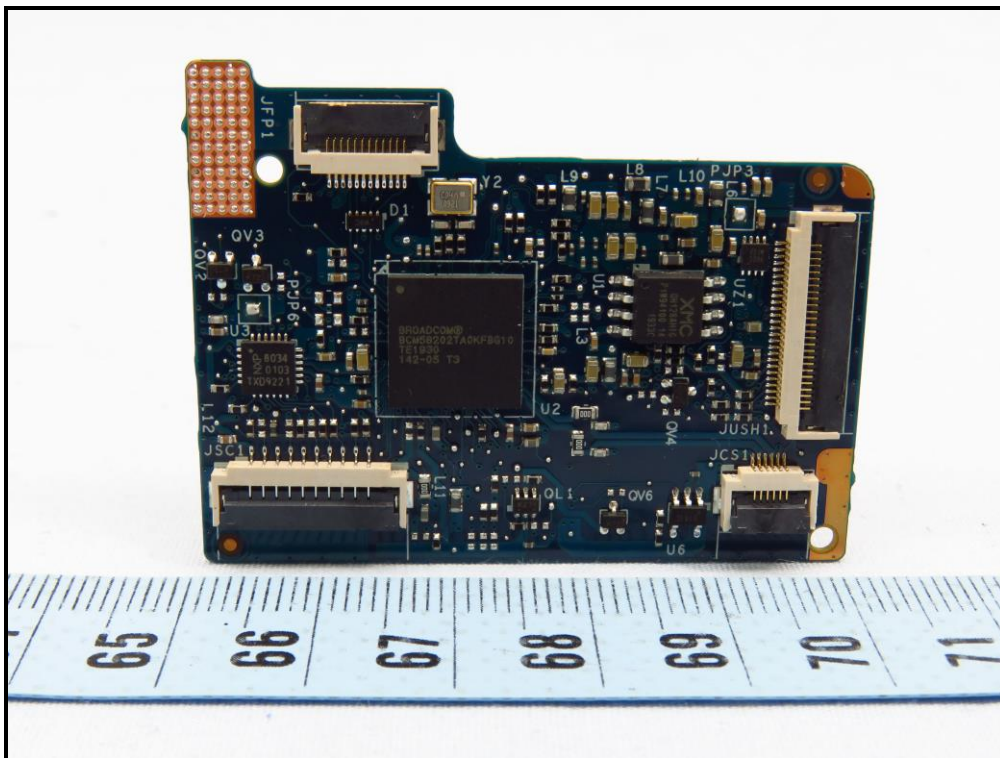

# CONSTRUCTION PHOTOS OF EUT

Brand : DELL / Model : DWRFD1902

Speedwire Antenna

Speedwire Antenna

Hong-Bo Antenna

Hong-Bo Antenna

Hong-Bo Antenna