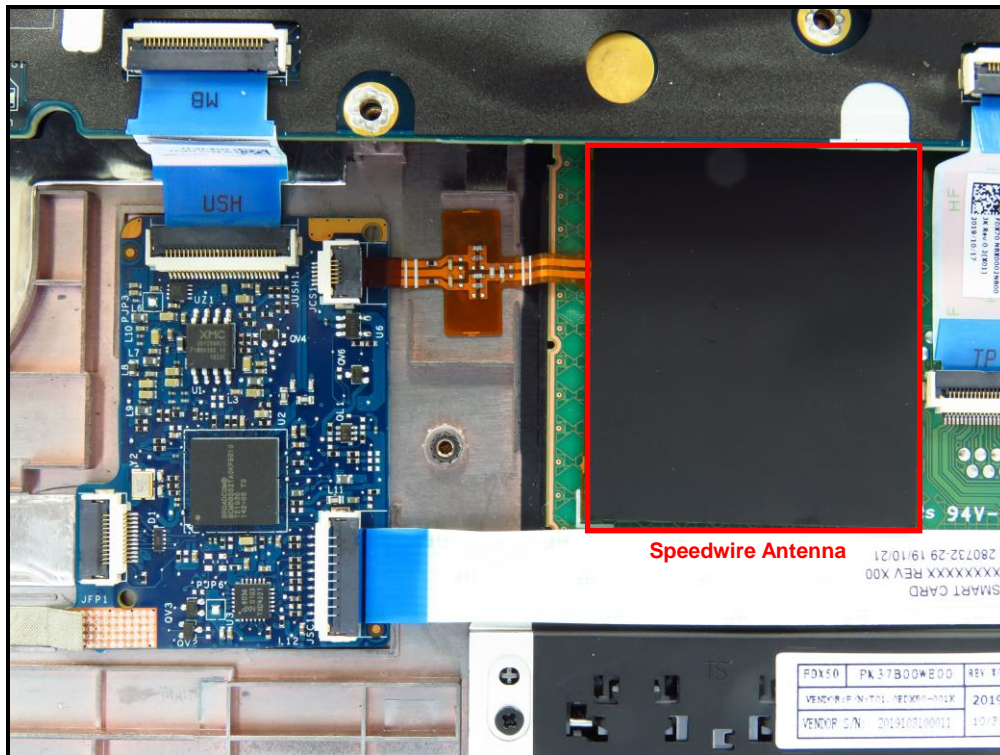

# CONSTRUCTION PHOTOS OF EUT

Brand : DELL / Model : DWRFD1902

Speedwire Antenna

Speedwire Antenna

Hong-Bo Antenna

Hong-Bo Antenna

Hong-Bo Antenna