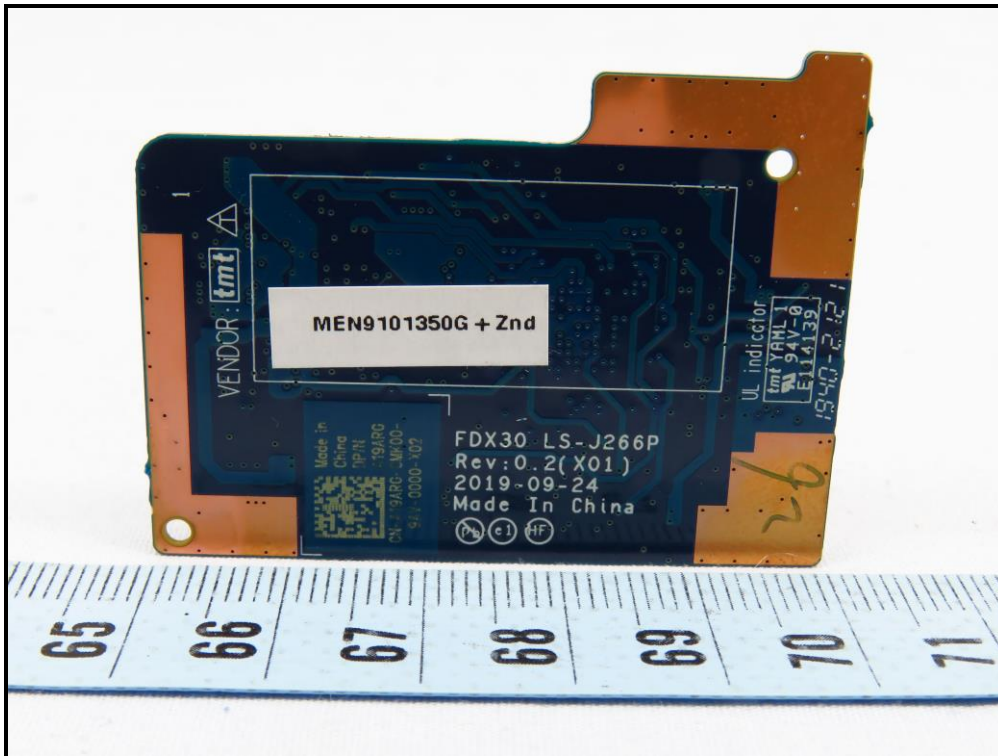

# CONSTRUCTION PHOTOS OF EUT

Brand : DELL / Model : DWRFD1902

Speedwire Antenna

Speedwire Antenna

Hong-Bo Antenna

Hong-Bo Antenna

Hong-Bo Antenna