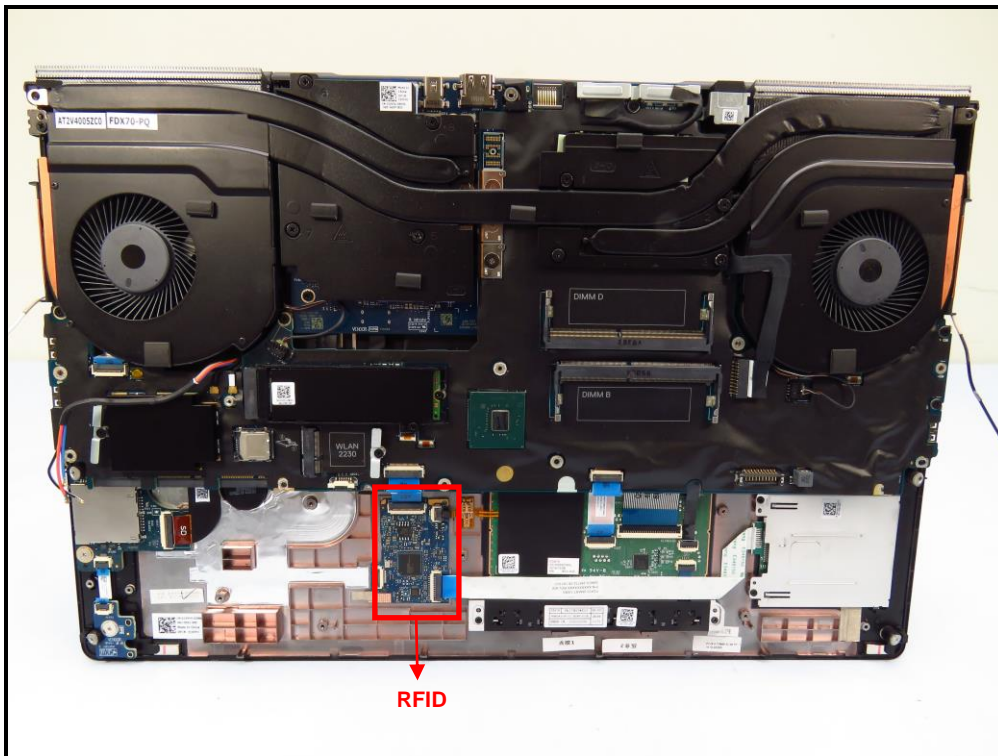

# CONSTRUCTION PHOTOS OF EUT

Brand : DELL / Model : DWRFD1902

Speedwire Antenna

Speedwire Antenna

Hong-Bo Antenna

Hong-Bo Antenna

Hong-Bo Antenna