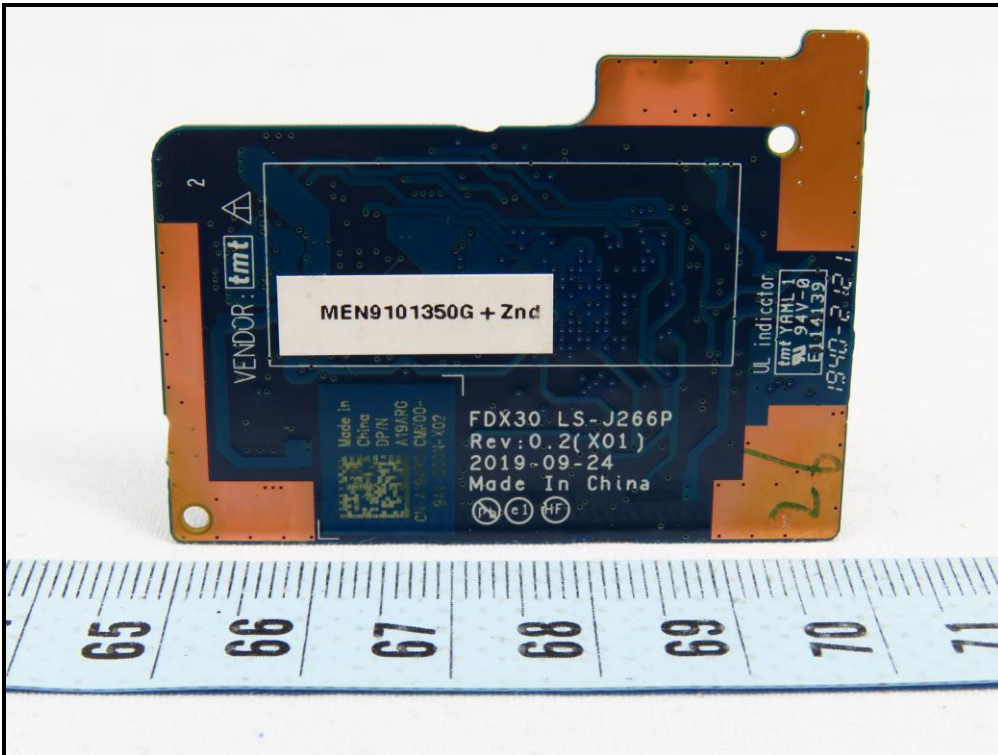

# CONSTRUCTION PHOTOS OF EUT

Brand : DELL / Model : DWRFD1902

Speedwire Antenna

Speedwire Antenna

Hong-Bo Antenna

Hong-Bo Antenna

Hong-Bo Antenna