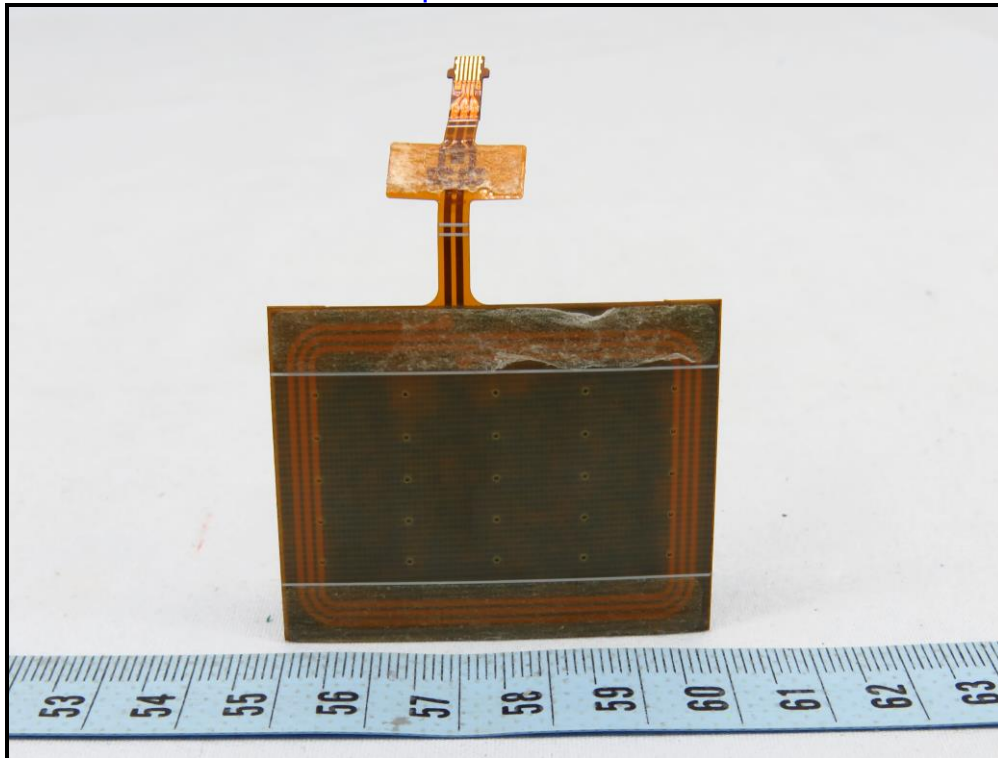

# CONSTRUCTION PHOTOS OF EUT

Brand : DELL / Model : DWRFD1902

Speedwire Antenna

Speedwire Antenna

Hong-Bo Antenna

Hong-Bo Antenna

Hong-Bo Antenna