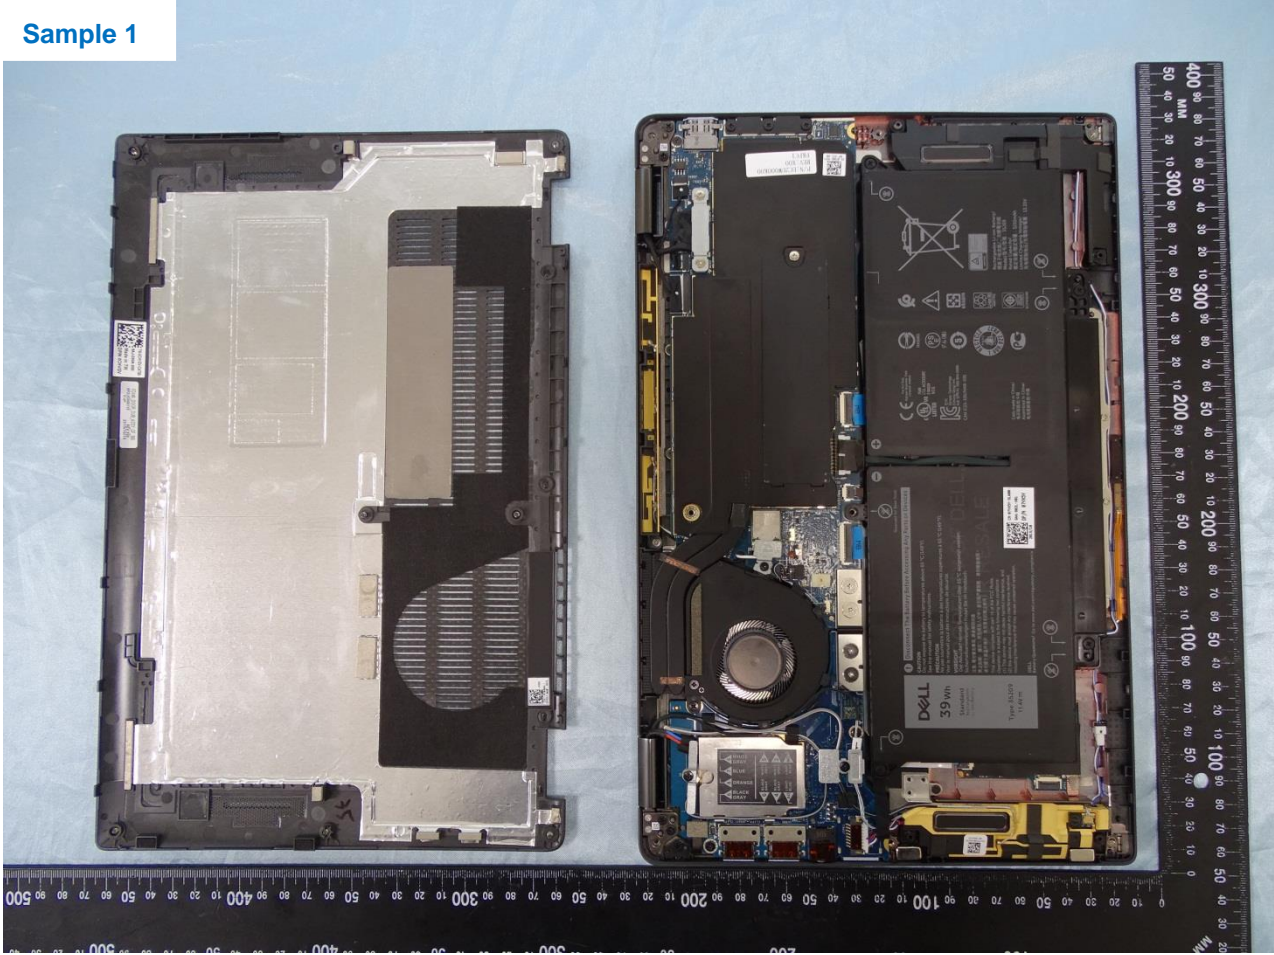

4. Internal Photograph of the Host

Host: Portable Computer (Brand Name: DELL / Model Name: P131G, P119G)

Sample 1

Host: Portable Computer (Brand Name: DELL / Model Name: P131G, P119G)

Sample 2

Host: Portable Computer (Brand Name: DELL / Model Name: P131G, P119G)

Sample 1

Host: Portable Computer (Brand Name: DELL / Model Name: P131G, P119G)

Host: Portable Computer (Brand Name: DELL / Model Name: P131G, P119G)

Host: Portable Computer (Brand Name: DELL / Model Name: P131G, P119G)