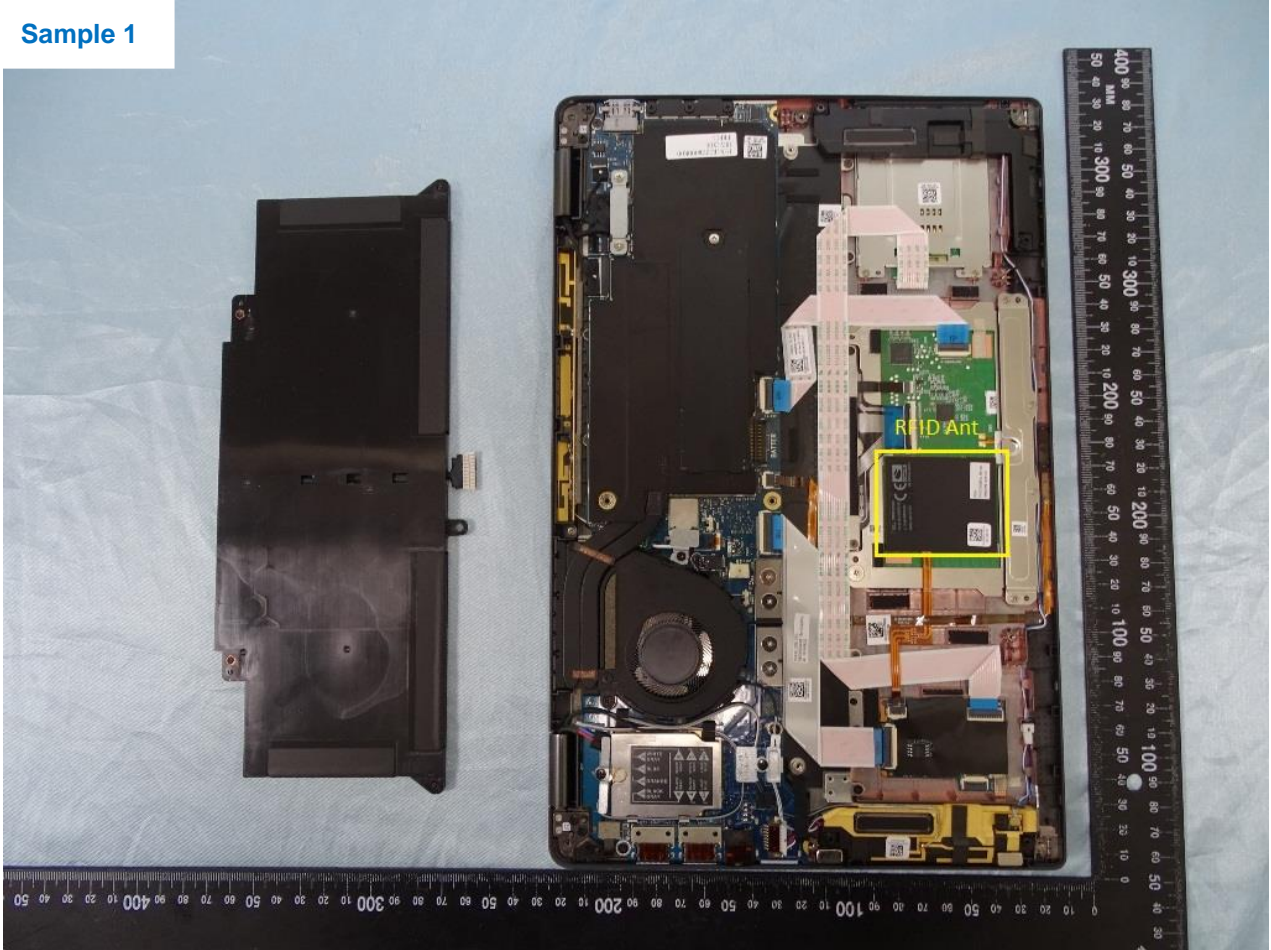

4. Internal Photograph of the Host

Host: Portable Computer (Brand Name: DELL / Model Name: P131G, P119G)

Sample 1

Host: Portable Computer (Brand Name: DELL / Model Name: P131G, P119G)

Sample 2

Host: Portable Computer (Brand Name: DELL / Model Name: P131G, P119G)

Sample 1

Host: Portable Computer (Brand Name: DELL / Model Name: P131G, P119G)

Host: Portable Computer (Brand Name: DELL / Model Name: P131G, P119G)

Host: Portable Computer (Brand Name: DELL / Model Name: P131G, P119G)