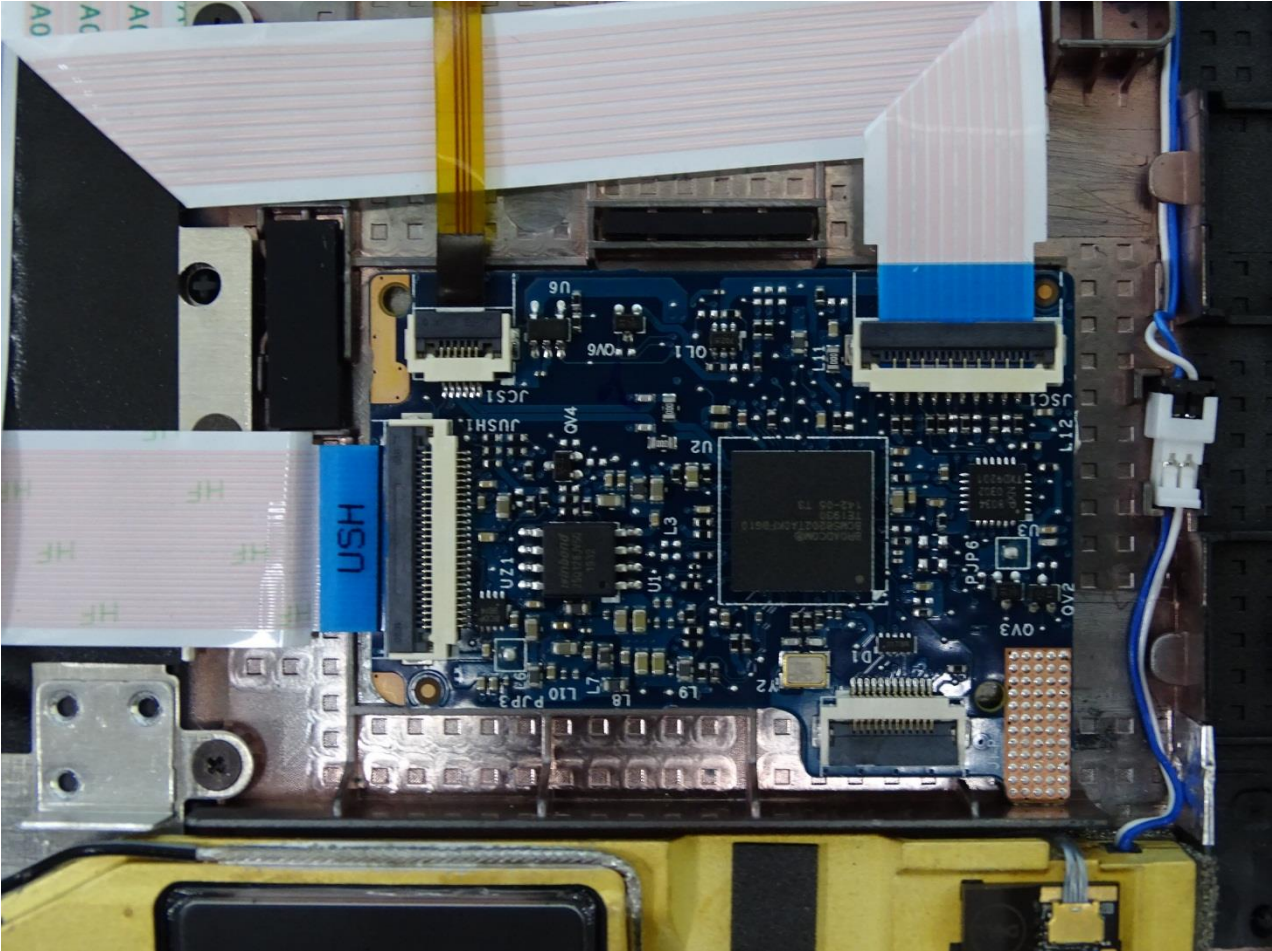

Host: Portable Computer (Brand Name: DELL / Model Name: P131G, P119G)

Sample 2

Host: Portable Computer (Brand Name: DELL / Model Name: P131G, P119G)

Host: Portable Computer (Brand Name: DELL / Model Name: P131G, P119G)

Host: Portable Computer (Brand Name: DELL / Model Name: P131G, P119G)

Host: Portable Computer (Brand Name: DELL / Model Name: P131G, P119G)

RFID Antenna for Sample 1

Host: Portable Computer (Brand Name: DELL / Model Name: P131G, P119G)