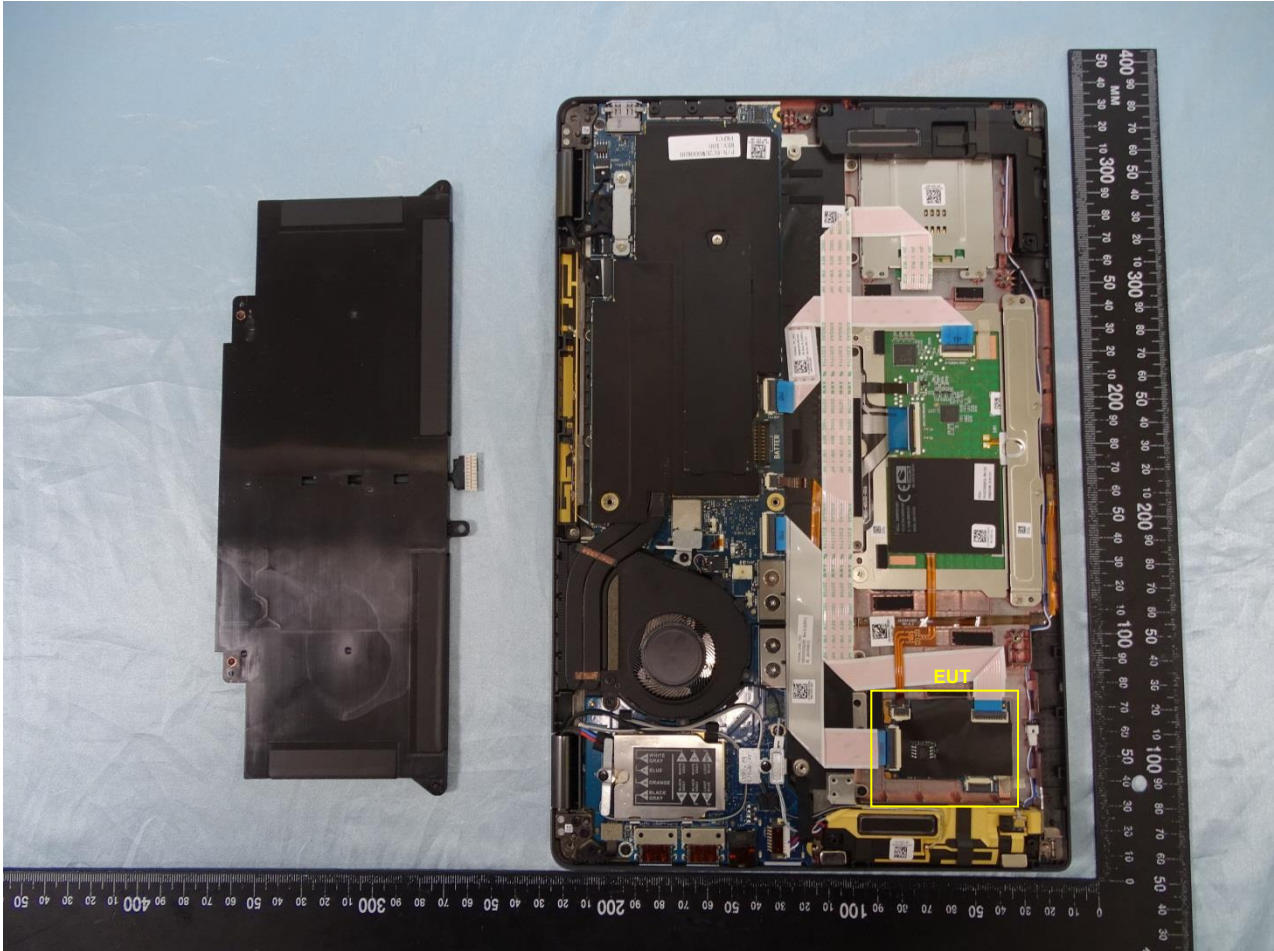

4. Internal Photograph of the Host

Host: Portable Computer (Brand Name: DELL / Model Name: P131G, P119G)

Sample 1

Host: Portable Computer (Brand Name: DELL / Model Name: P131G, P119G)

Sample 2

Host: Portable Computer (Brand Name: DELL / Model Name: P131G, P119G)

Sample 1

Host: Portable Computer (Brand Name: DELL / Model Name: P131G, P119G)

Host: Portable Computer (Brand Name: DELL / Model Name: P131G, P119G)

Host: Portable Computer (Brand Name: DELL / Model Name: P131G, P119G)