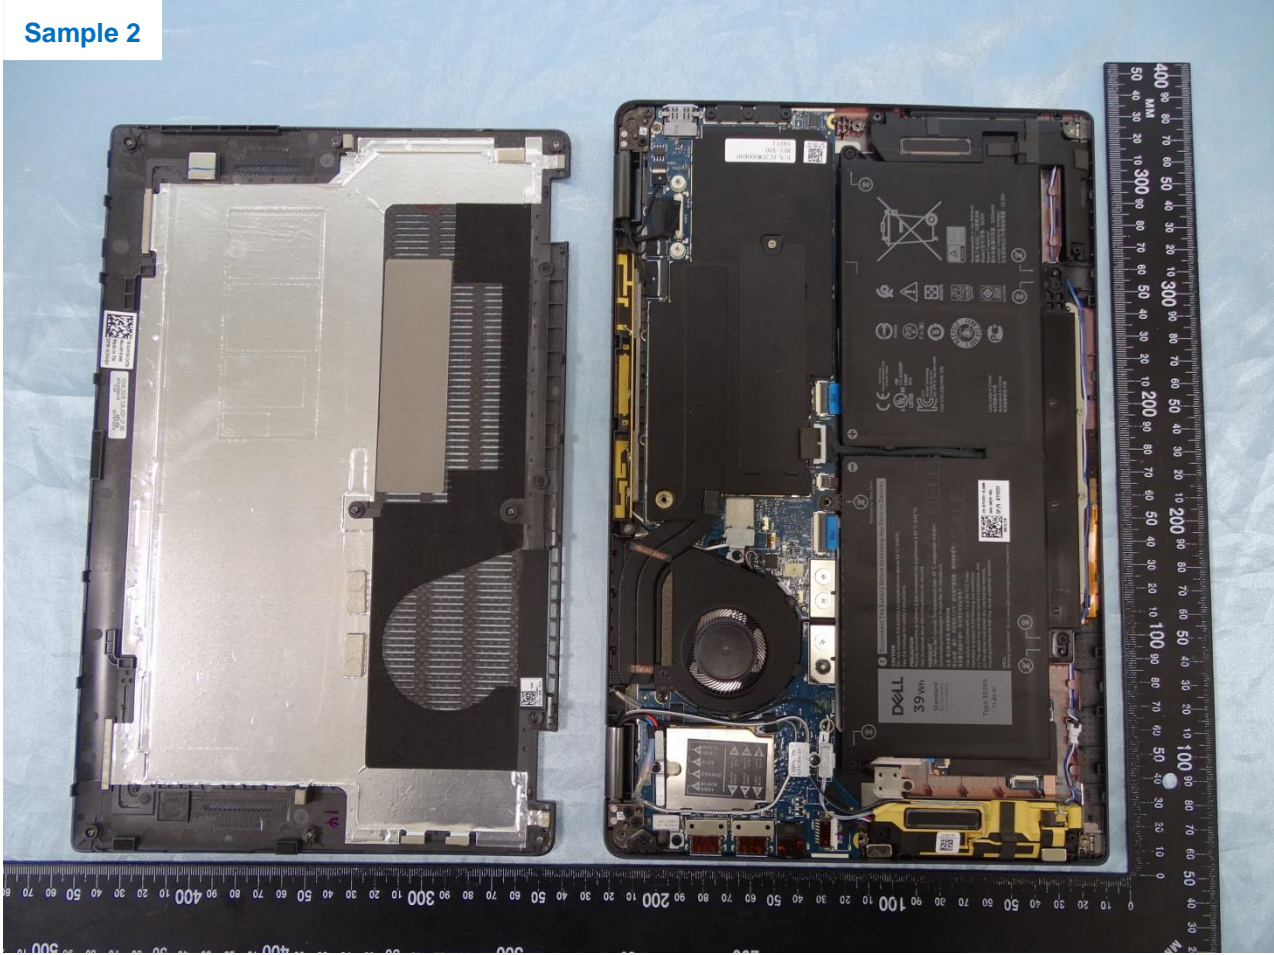

Host: Portable Computer (Brand Name: DELL / Model Name: P131G, P119G)

Sample 2