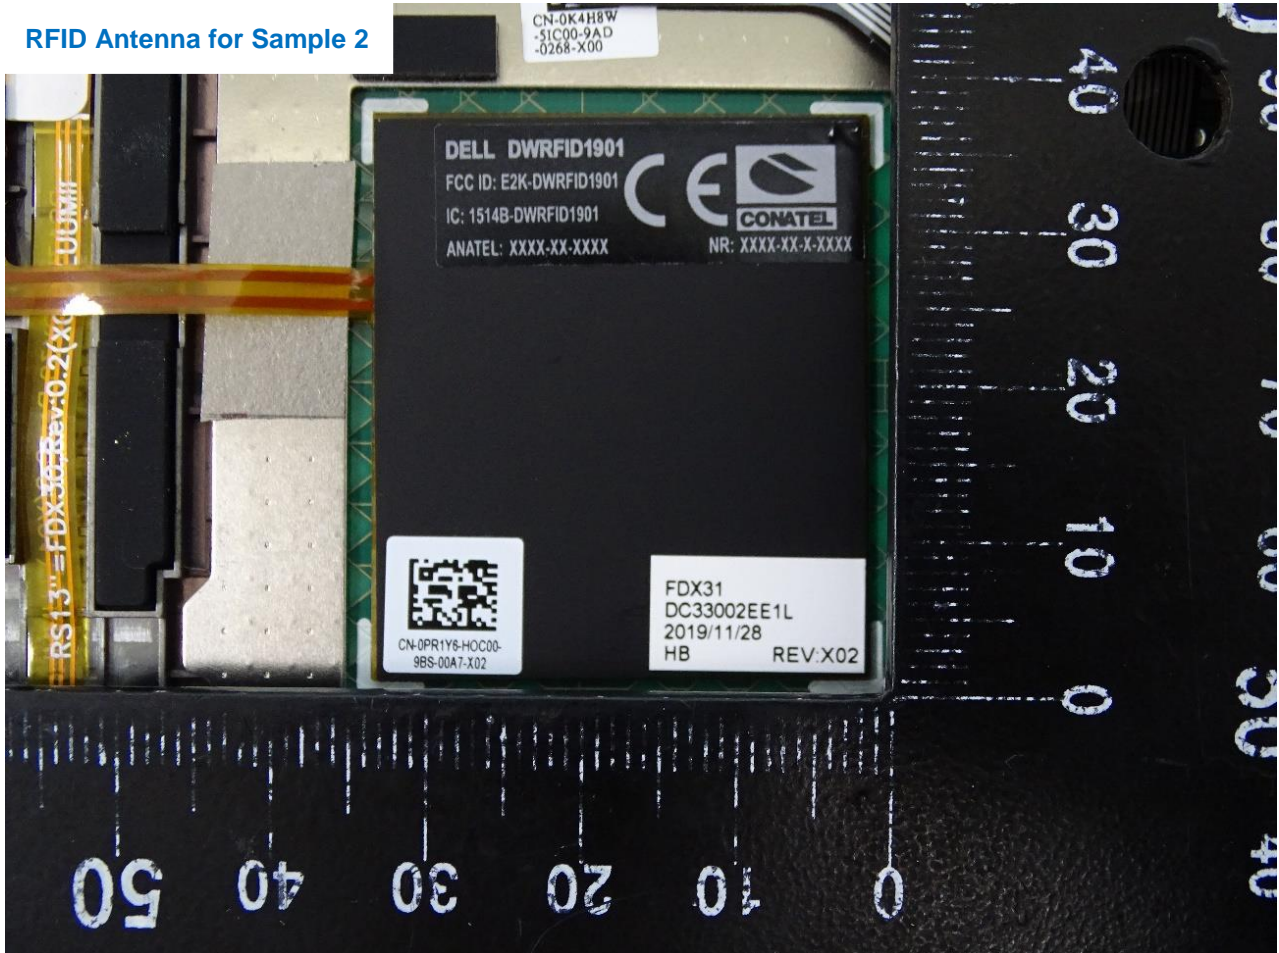

Host: Portable Computer (Brand Name: DELL / Model Name: P131G, P119G)

RFID Antenna for Sample 2

—————THE END—————