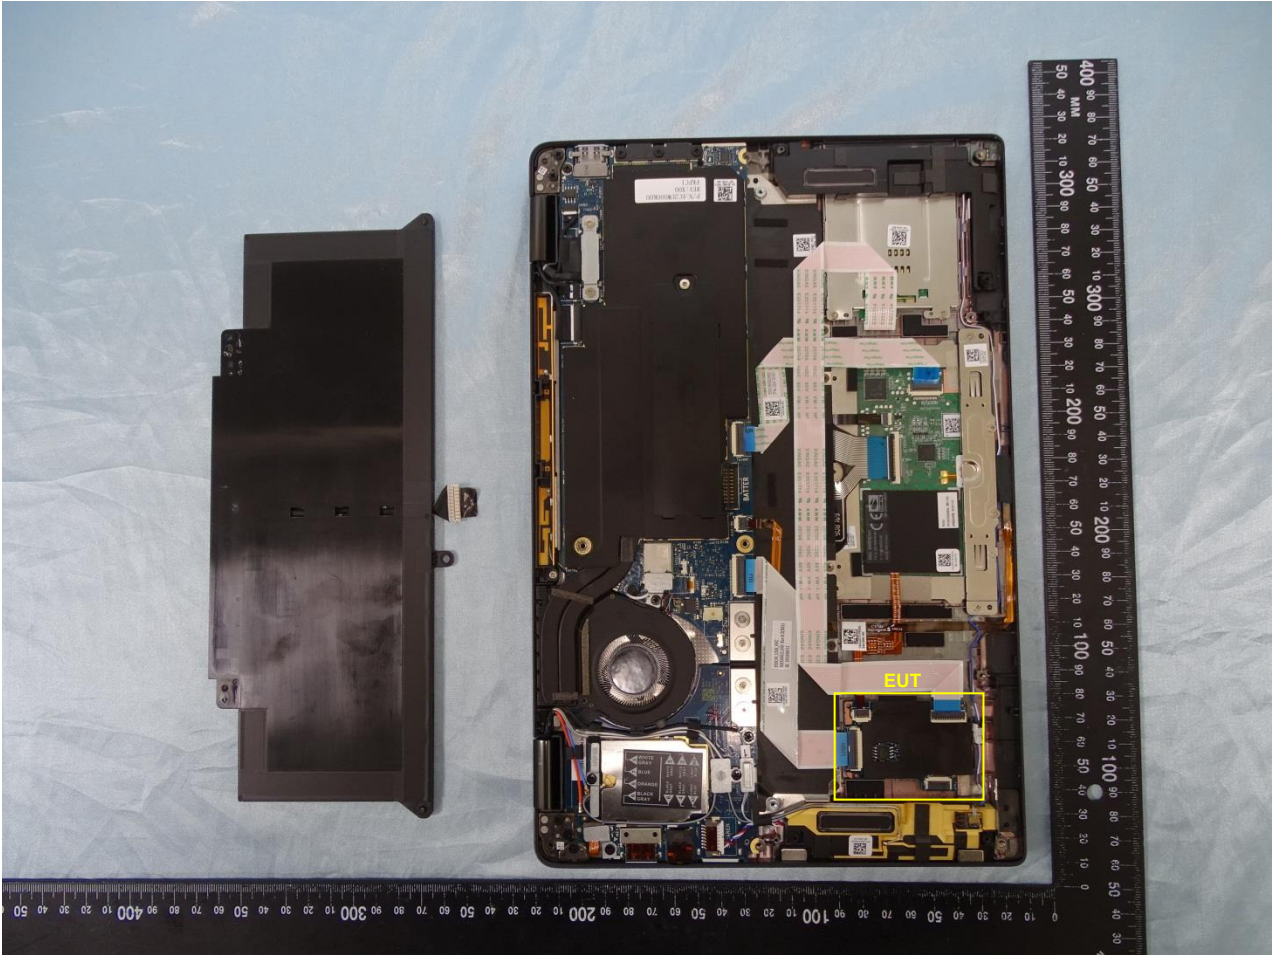

4. Internal Photograph of the Host

Host: Portable Computer (Brand Name: DELL / Model Name: P34S, P33S)

Sample 1

Host: Portable Computer (Brand Name: DELL / Model Name: P34S, P33S)

Sample 2

Host: Portable Computer (Brand Name: DELL / Model Name: P34S, P33S)

Sample 1

Host: Portable Computer (Brand Name: DELL / Model Name: P34S, P33S)

Host: Portable Computer (Brand Name: DELL / Model Name: P34S, P33S)

Host: Portable Computer (Brand Name: DELL / Model Name: P34S, P33S)

Host: Portable Computer (Brand Name: DELL / Model Name: P34S, P33S)

Host: Portable Computer (Brand Name: DELL / Model Name: P34S, P33S)

RFID Antenna for Sample 1

Host: Portable Computer (Brand Name: DELL / Model Name: P34S, P33S)