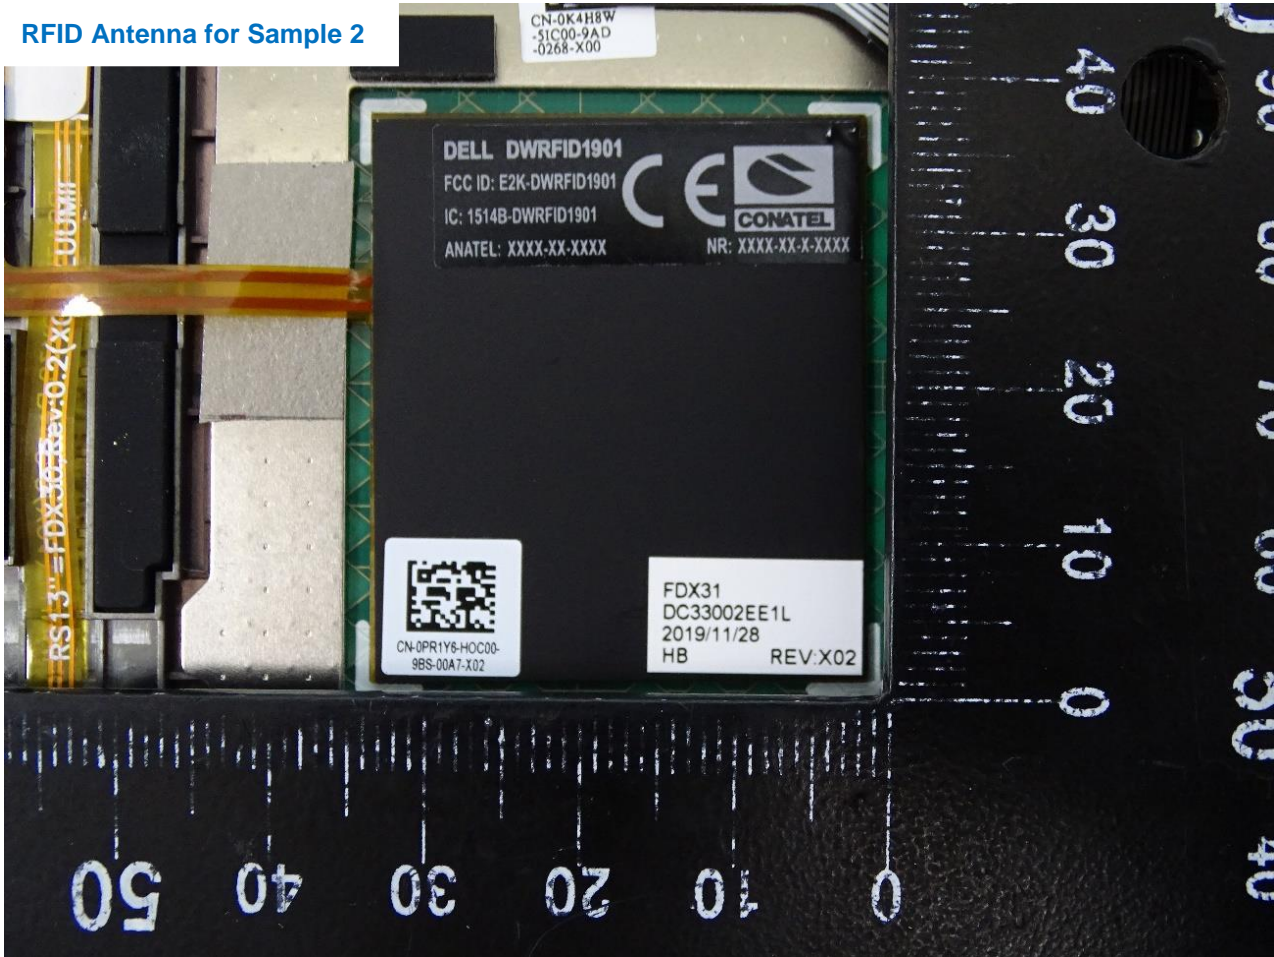

Host: Portable Computer (Brand Name: DELL / Model Name: P34S, P33S)

RFID Antenna for Sample 2

————THE END————