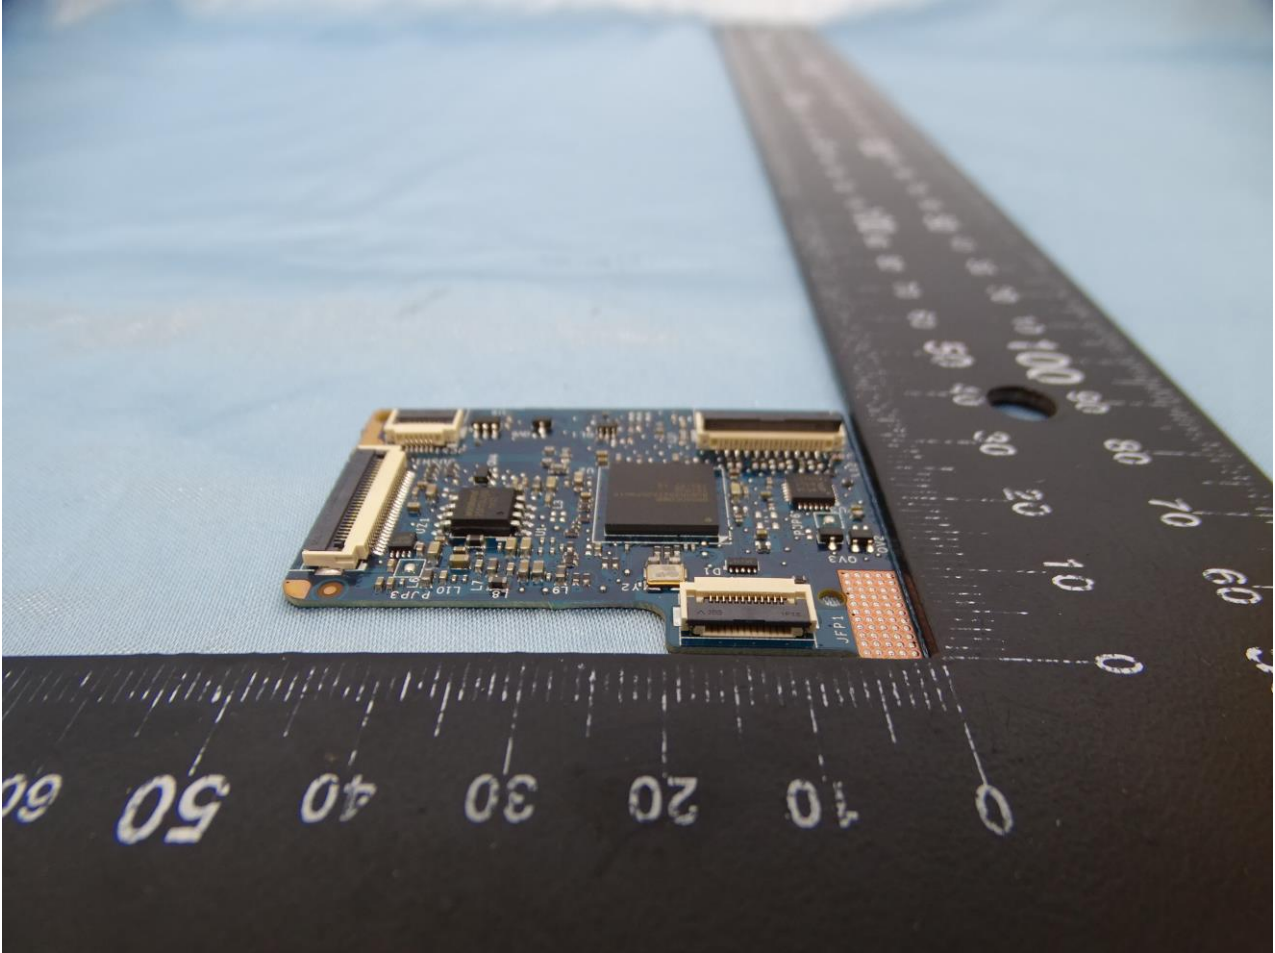

1. Photograph of the EUT

EUT: RFID 13.56MHz Wireless Module (Brand Name: DELL / Model Name: DWRFID1902)

EUT: RFID 13.56MHz Wireless Module (Brand Name: DELL / Model Name: DWRFID1902)

EUT: RFID 13.56MHz Wireless Module (Brand Name: DELL / Model Name: DWRFID1902)

**EUT: RFID 13.56MHz Wireless Module (Brand Name: DELL / Model Name: DWRFID1902)**

EUT: RFID 13.56MHz Wireless Module (Brand Name: DELL / Model Name: DWRFID1902)