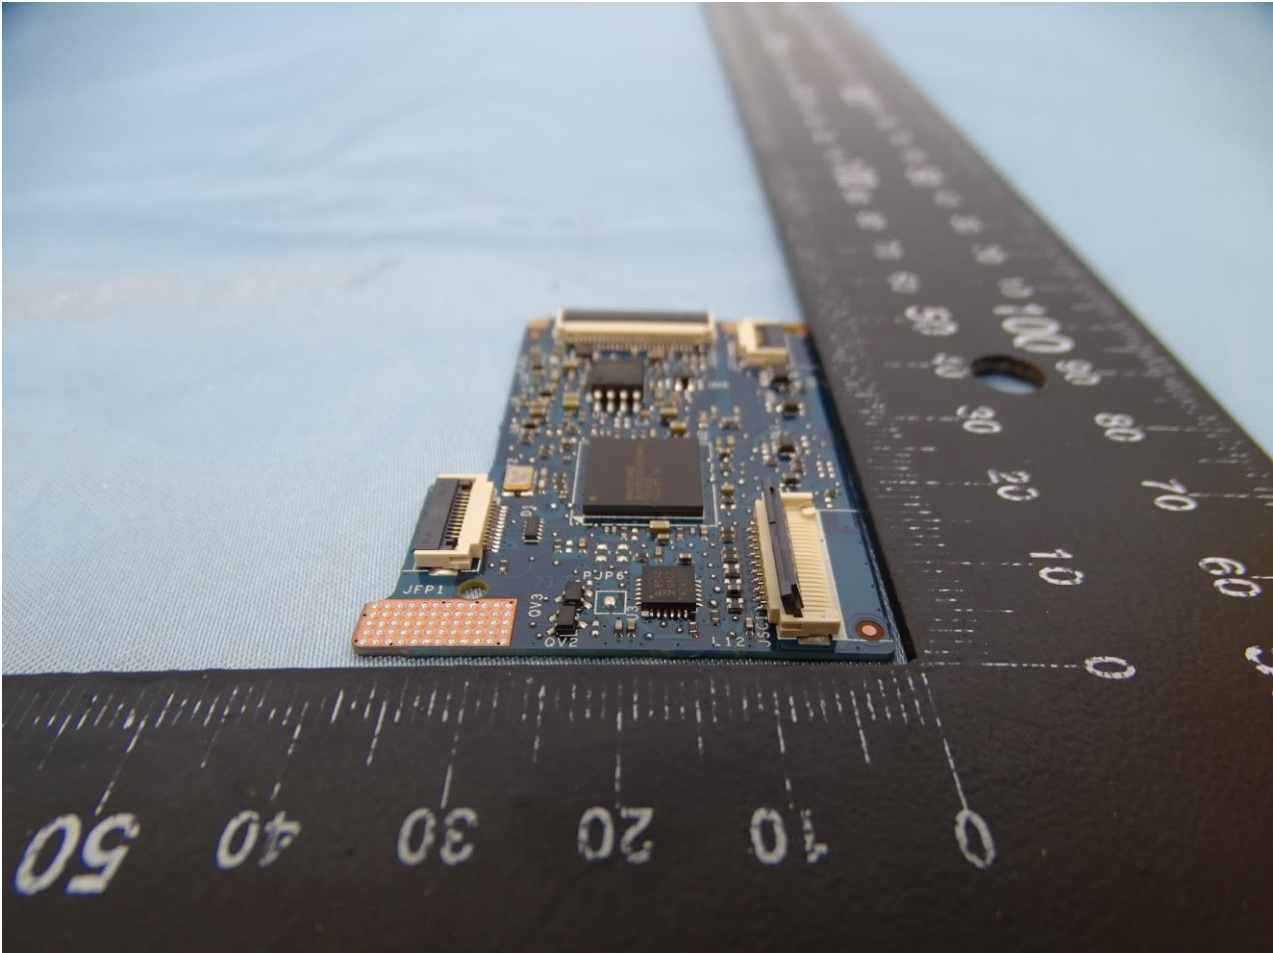

1. Photograph of the EUT

EUT: RFID 13.56MHz Wireless Module (Brand Name: DELL / Model Name: DWRFID1902)

EUT: RFID 13.56MHz Wireless Module (Brand Name: DELL / Model Name: DWRFID1902)

EUT: RFID 13.56MHz Wireless Module (Brand Name: DELL / Model Name: DWRFID1902)

**EUT: RFID 13.56MHz Wireless Module (Brand Name: DELL / Model Name: DWRFID1902)**

EUT: RFID 13.56MHz Wireless Module (Brand Name: DELL / Model Name: DWRFID1902)