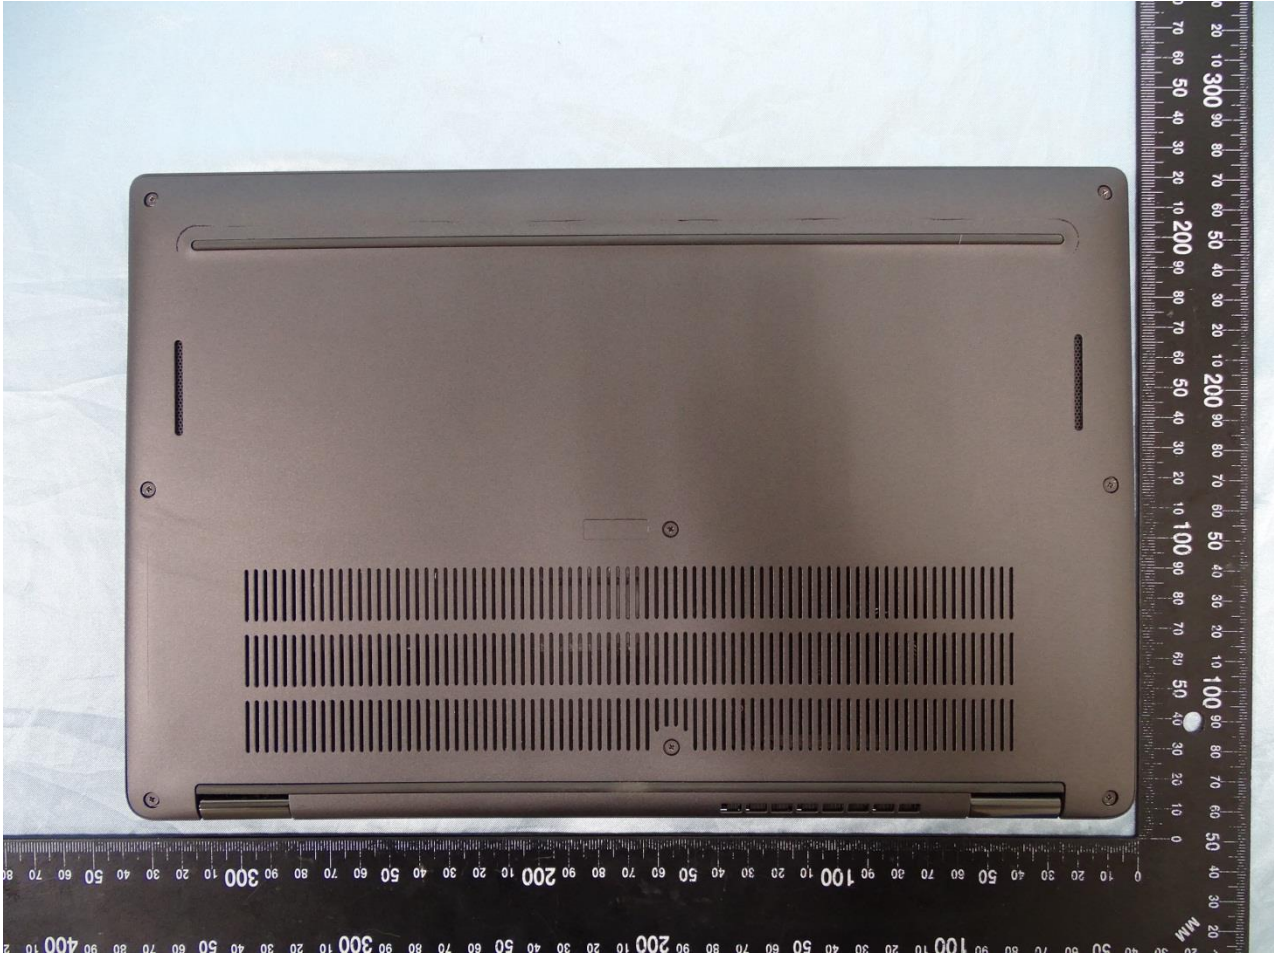

**EUT: RFID 13.56MHz Wireless Module (Brand Name: DELL / Model Name: DWRFID1902)**

EUT: RFID 13.56MHz Wireless Module (Brand Name: DELL / Model Name: DWRFID1902)

## 2. External Photograph of the Host

Host: Portable Computer (Brand Name: DELL / Model Name: P131G, P119G)

Sample 1 and Sample 2

Host: Portable Computer (Brand Name: DELL / Model Name: P131G, P119G)

Host: Portable Computer (Brand Name: DELL / Model Name: P131G, P119G)