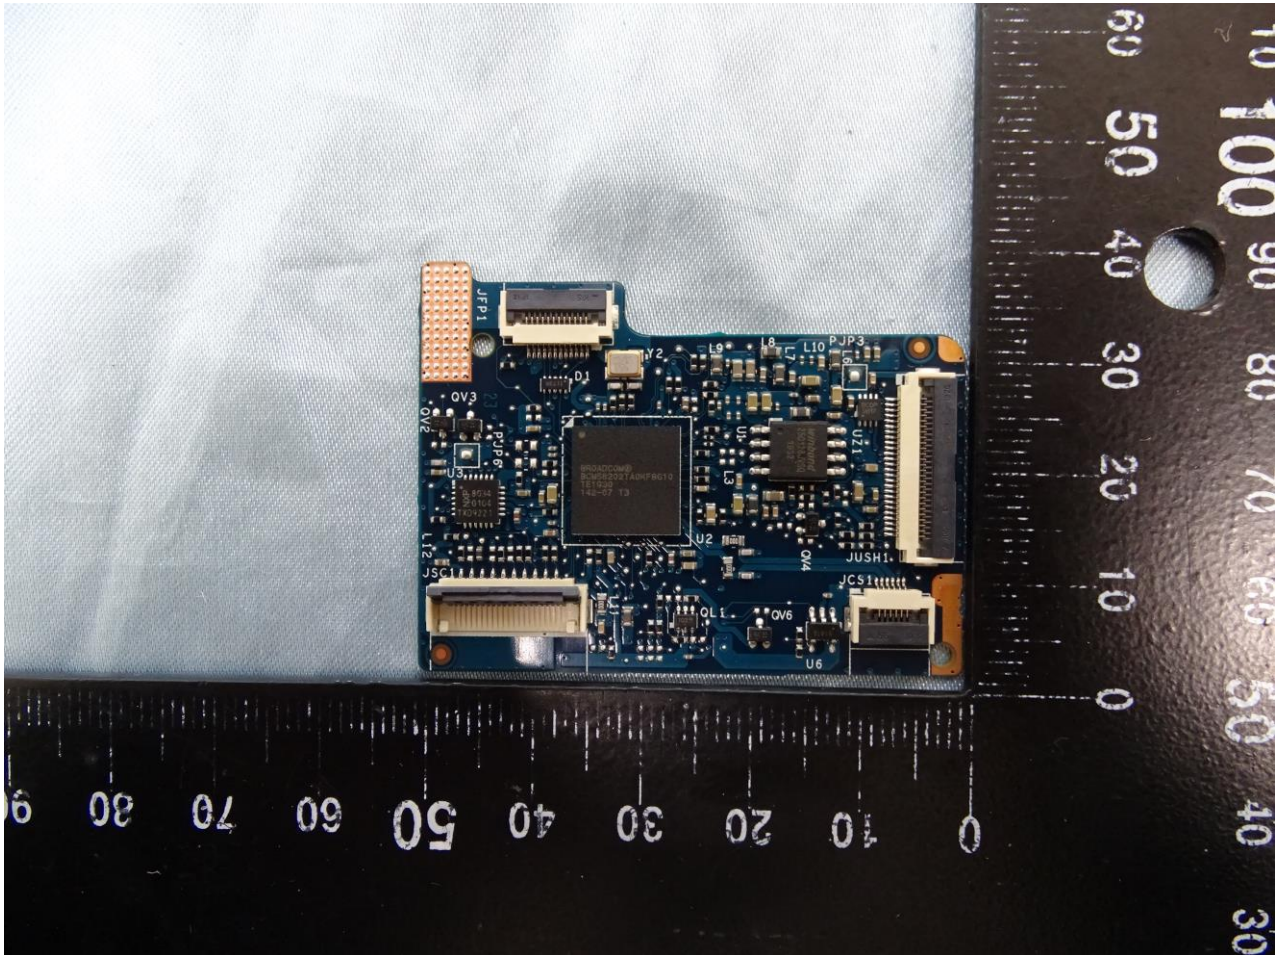

1. Photograph of the EUT

EUT: RFID 13.56MHz Wireless Module (Brand Name: DELL / Model Name: DWRFID1902)

EUT: RFID 13.56MHz Wireless Module (Brand Name: DELL / Model Name: DWRFID1902)

EUT: RFID 13.56MHz Wireless Module (Brand Name: DELL / Model Name: DWRFID1902)

**EUT: RFID 13.56MHz Wireless Module (Brand Name: DELL / Model Name: DWRFID1902)**

EUT: RFID 13.56MHz Wireless Module (Brand Name: DELL / Model Name: DWRFID1902)

## 2. External Photograph of the Host

Host: Portable Computer (Brand Name: DELL / Model Name: P131G, P119G)

Sample 1 and Sample 2

Host: Portable Computer (Brand Name: DELL / Model Name: P131G, P119G)

Host: Portable Computer (Brand Name: DELL / Model Name: P131G, P119G)