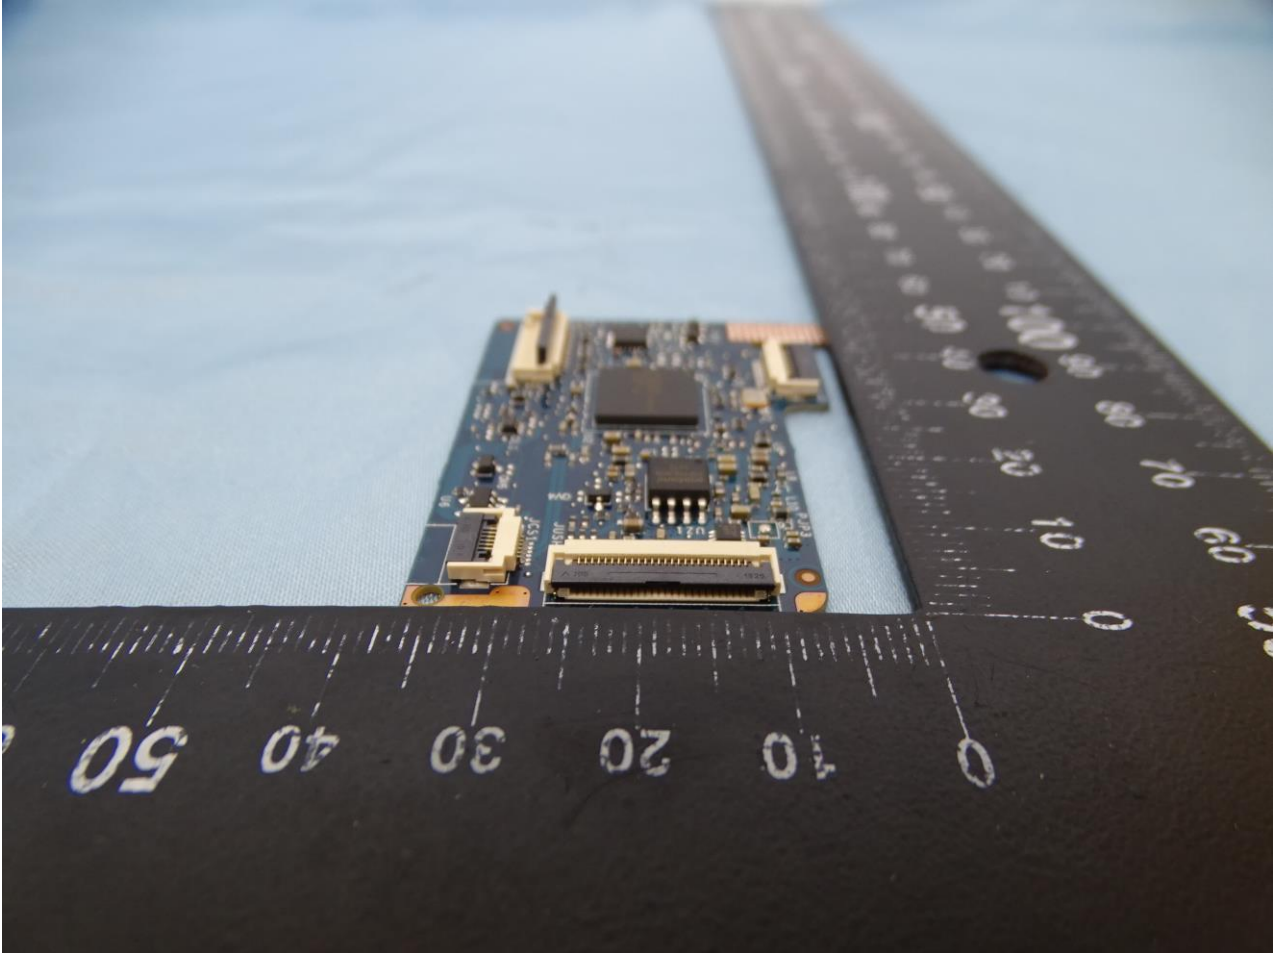

1. Photograph of the EUT

EUT: RFID 13.56MHz Wireless Module (Brand Name: DELL / Model Name: DWRFID1902)

EUT: RFID 13.56MHz Wireless Module (Brand Name: DELL / Model Name: DWRFID1902)

EUT: RFID 13.56MHz Wireless Module (Brand Name: DELL / Model Name: DWRFID1902)

**EUT: RFID 13.56MHz Wireless Module (Brand Name: DELL / Model Name: DWRFID1902)**

EUT: RFID 13.56MHz Wireless Module (Brand Name: DELL / Model Name: DWRFID1902)