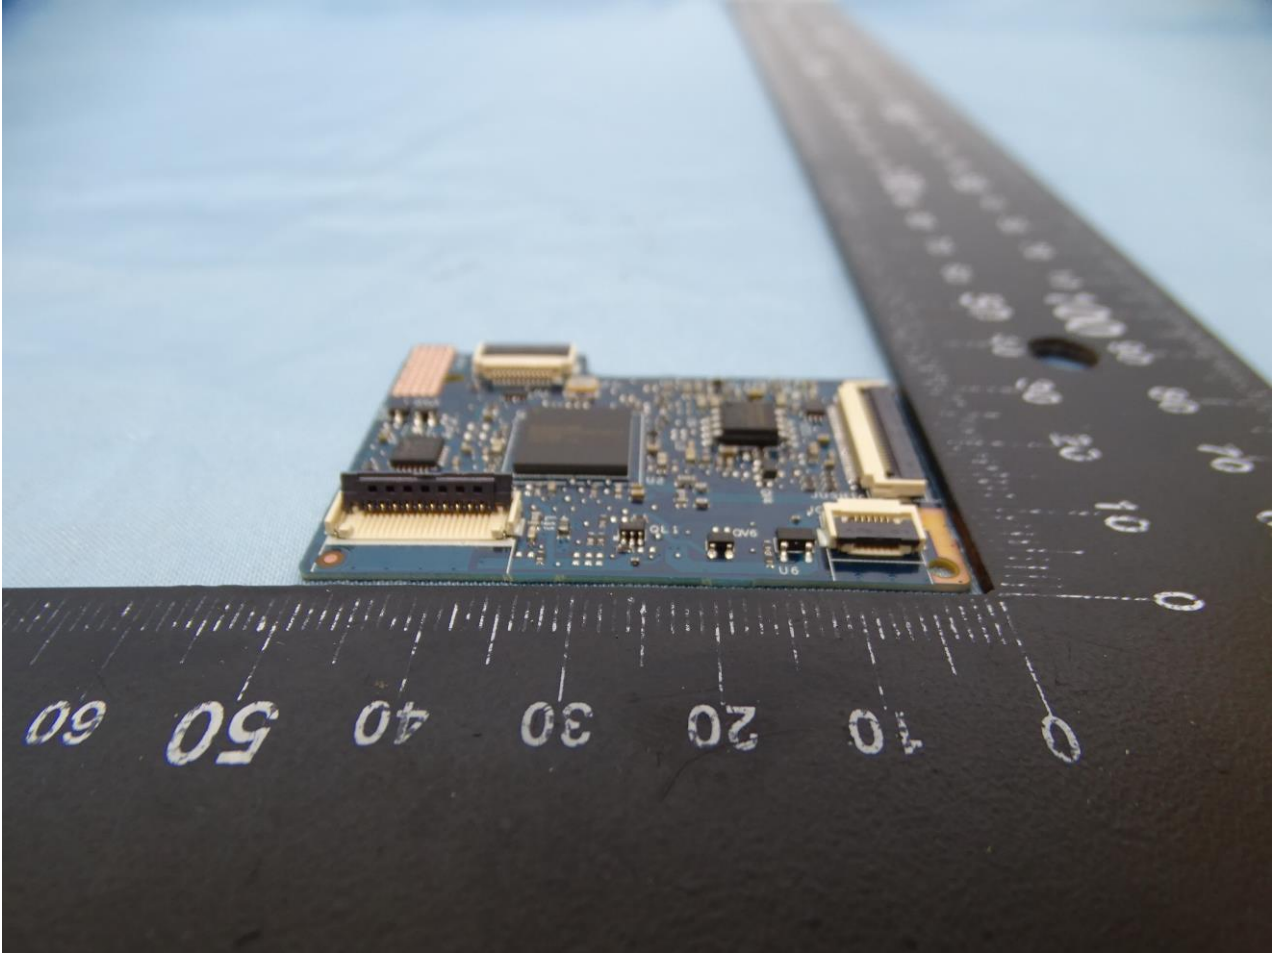

1. Photograph of the EUT

EUT: RFID 13.56MHz Wireless Module (Brand Name: DELL / Model Name: DWRFID1902)

EUT: RFID 13.56MHz Wireless Module (Brand Name: DELL / Model Name: DWRFID1902)

EUT: RFID 13.56MHz Wireless Module (Brand Name: DELL / Model Name: DWRFID1902)

**EUT: RFID 13.56MHz Wireless Module (Brand Name: DELL / Model Name: DWRFID1902)**

EUT: RFID 13.56MHz Wireless Module (Brand Name: DELL / Model Name: DWRFID1902)