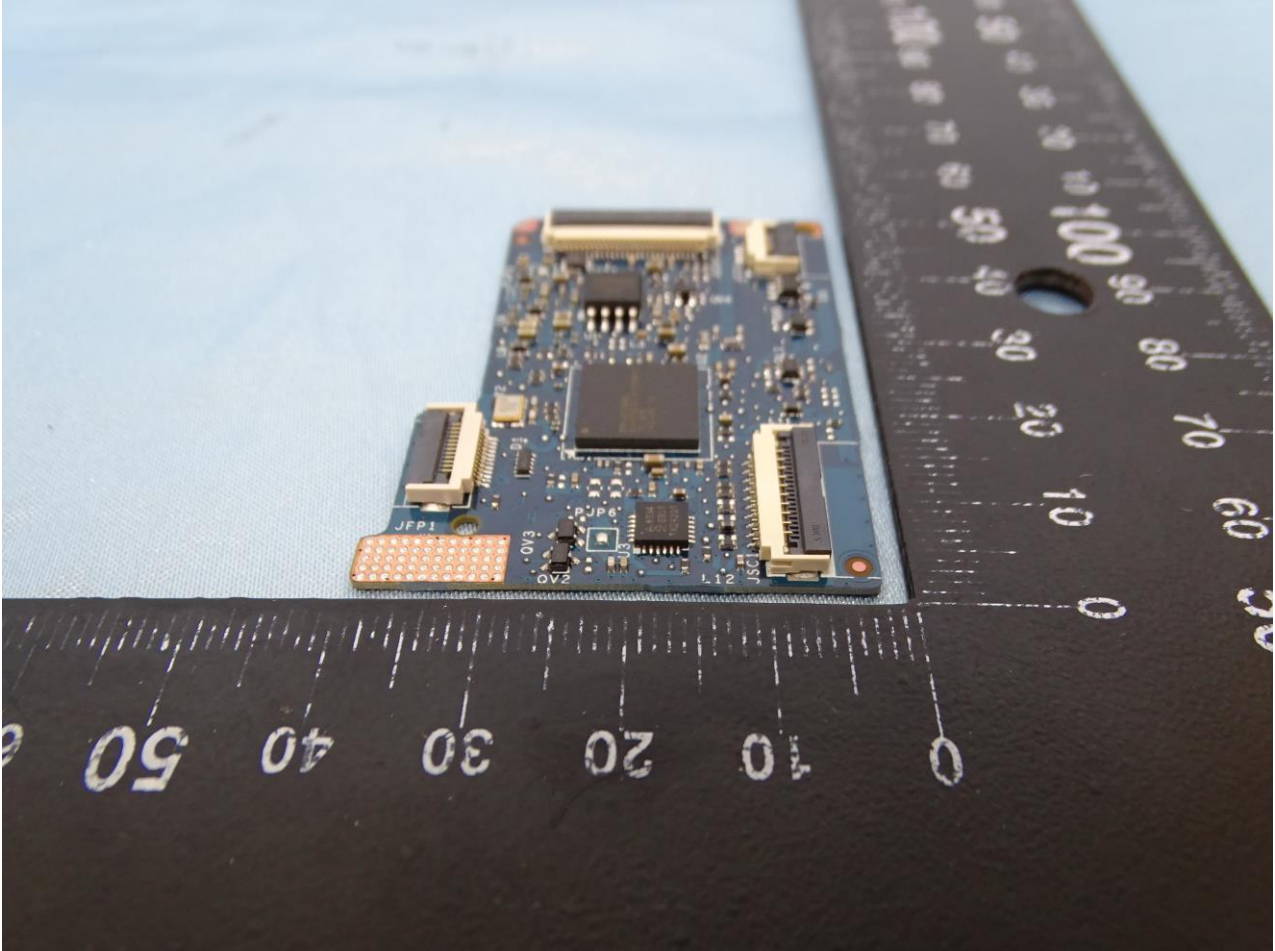

1. Photograph of the EUT

EUT: RFID 13.56MHz Wireless Module (Brand Name: DELL / Model Name: DWRFID1902)

EUT: RFID 13.56MHz Wireless Module (Brand Name: DELL / Model Name: DWRFID1902)

EUT: RFID 13.56MHz Wireless Module (Brand Name: DELL / Model Name: DWRFID1902)

EUT: RFID 13.56MHz Wireless Module (Brand Name: DELL / Model Name: DWRFID1902)

EUT: RFID 13.56MHz Wireless Module (Brand Name: DELL / Model Name: DWRFID1902)

EUT: RFID 13.56MHz Wireless Module (Brand Name: DELL / Model Name: DWRFID1902)

2. External Photograph of the Host

Host: Portable Computer (Brand Name: DELL / Model Name: P34S, P33S)

Sample 1 and Sample 2

Host: Portable Computer (Brand Name: DELL / Model Name: P34S, P33S)

Host: Portable Computer (Brand Name: DELL / Model Name: P34S, P33S)