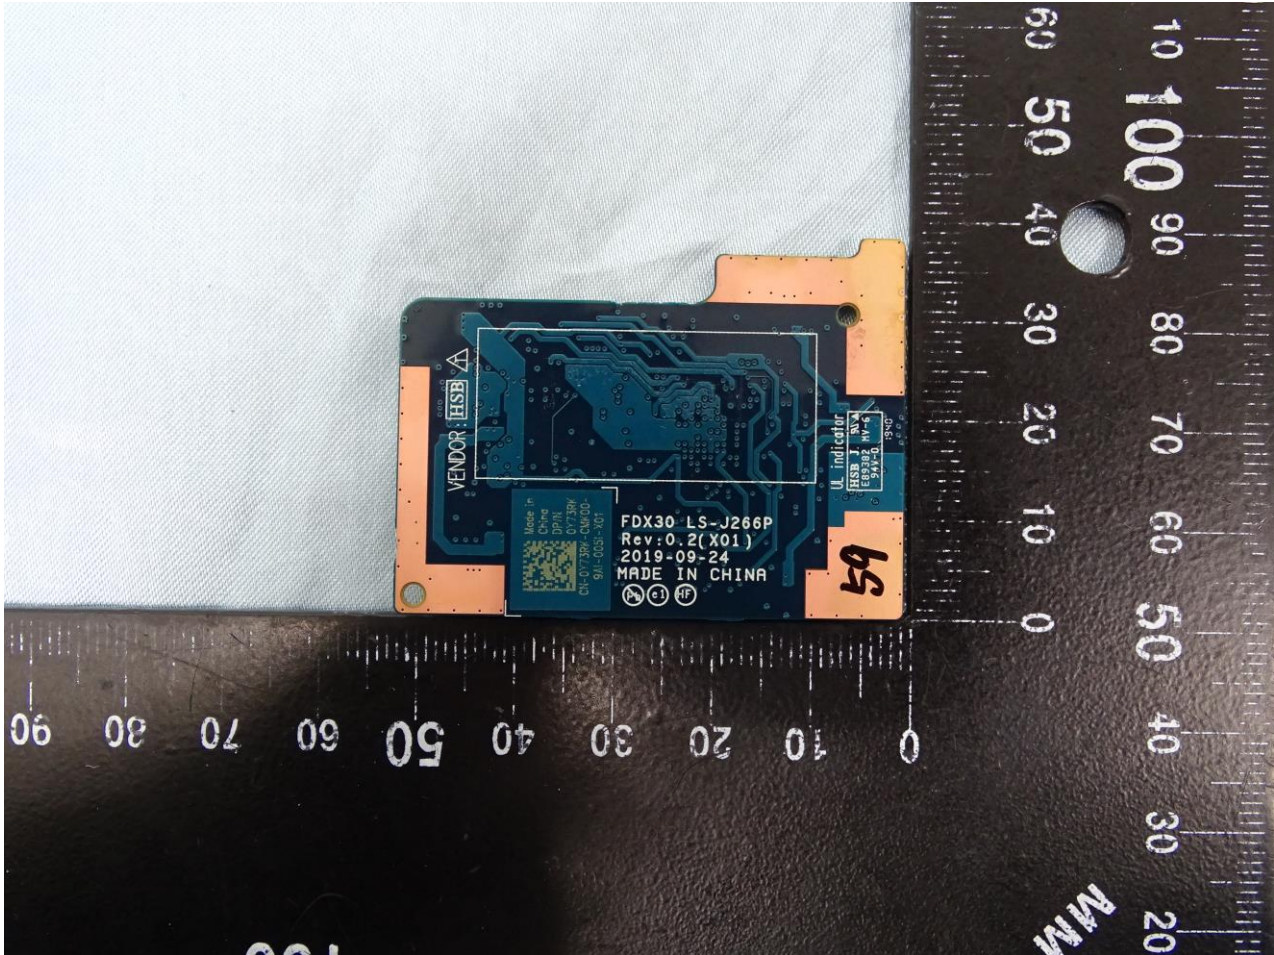

1. Photograph of the EUT

EUT: RFID 13.56MHz Wireless Module (Brand Name: DELL / Model Name: DWRFID1902)

EUT: RFID 13.56MHz Wireless Module (Brand Name: DELL / Model Name: DWRFID1902)

EUT: RFID 13.56MHz Wireless Module (Brand Name: DELL / Model Name: DWRFID1902)

EUT: RFID 13.56MHz Wireless Module (Brand Name: DELL / Model Name: DWRFID1902)

EUT: RFID 13.56MHz Wireless Module (Brand Name: DELL / Model Name: DWRFID1902)

EUT: RFID 13.56MHz Wireless Module (Brand Name: DELL / Model Name: DWRFID1902)

2. External Photograph of the Host

Host: Portable Computer (Brand Name: DELL / Model Name: P34S, P33S)

Sample 1 and Sample 2

Host: Portable Computer (Brand Name: DELL / Model Name: P34S, P33S)

Host: Portable Computer (Brand Name: DELL / Model Name: P34S, P33S)