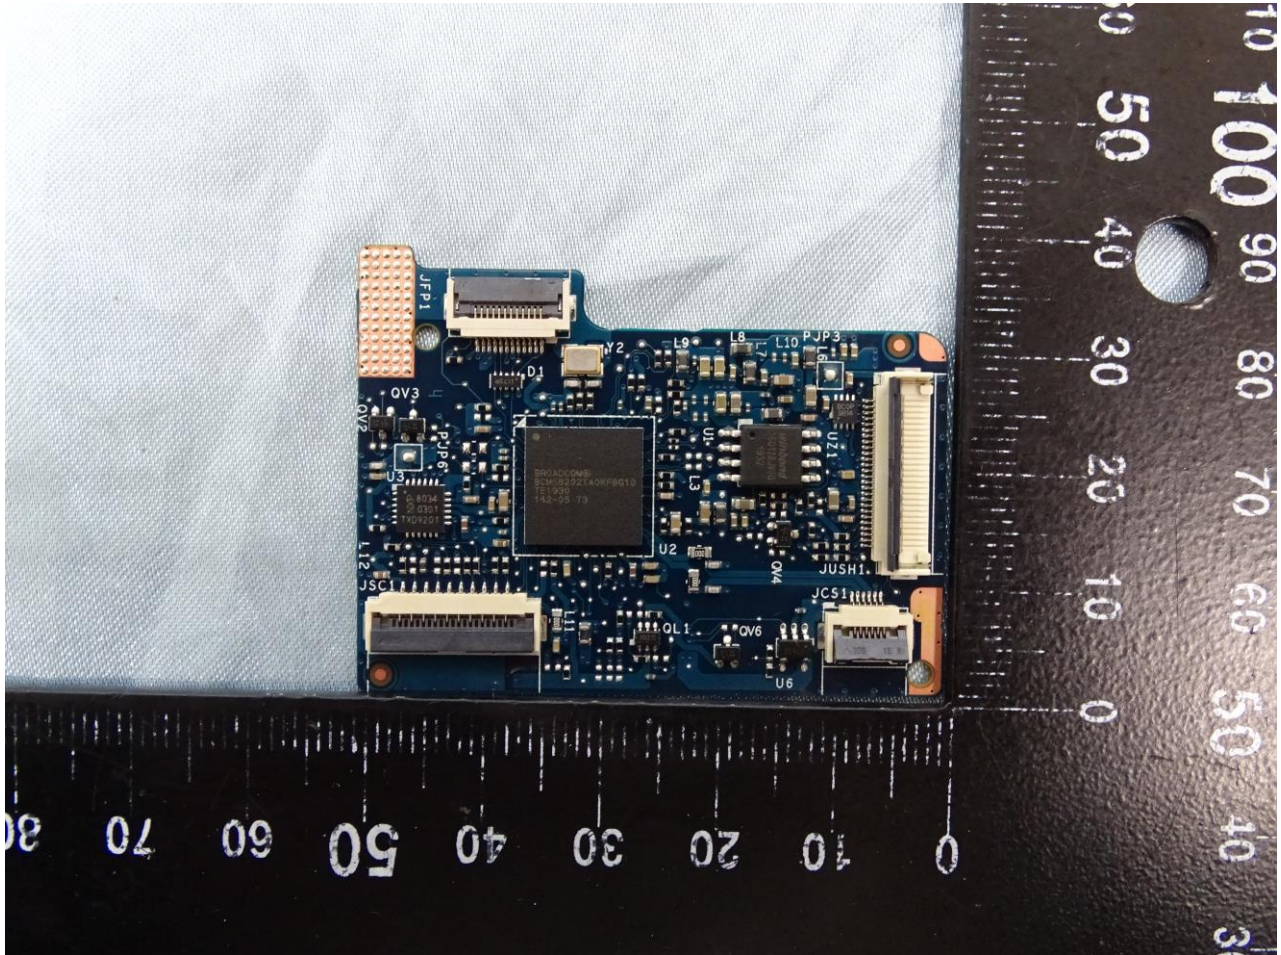

1. Photograph of the EUT

EUT: RFID 13.56MHz Wireless Module (Brand Name: DELL / Model Name: DWRFID1902)

EUT: RFID 13.56MHz Wireless Module (Brand Name: DELL / Model Name: DWRFID1902)

EUT: RFID 13.56MHz Wireless Module (Brand Name: DELL / Model Name: DWRFID1902)

EUT: RFID 13.56MHz Wireless Module (Brand Name: DELL / Model Name: DWRFID1902)

EUT: RFID 13.56MHz Wireless Module (Brand Name: DELL / Model Name: DWRFID1902)

EUT: RFID 13.56MHz Wireless Module (Brand Name: DELL / Model Name: DWRFID1902)

2. External Photograph of the Host

Host: Portable Computer (Brand Name: DELL / Model Name: P34S, P33S)

Sample 1 and Sample 2

Host: Portable Computer (Brand Name: DELL / Model Name: P34S, P33S)

Host: Portable Computer (Brand Name: DELL / Model Name: P34S, P33S)