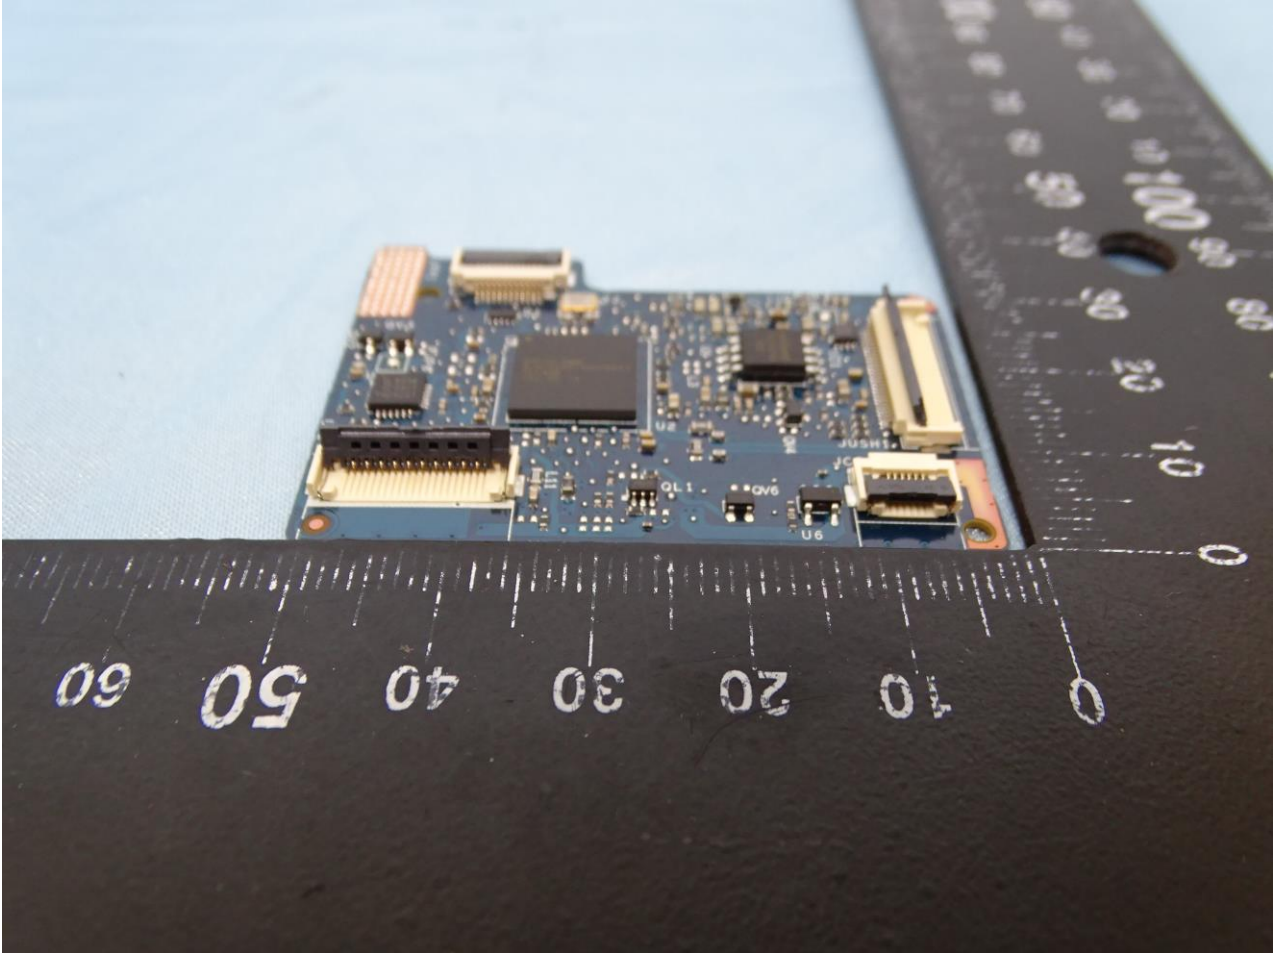

1. Photograph of the EUT

EUT: RFID 13.56MHz Wireless Module (Brand Name: DELL / Model Name: DWRFID1902)

EUT: RFID 13.56MHz Wireless Module (Brand Name: DELL / Model Name: DWRFID1902)

EUT: RFID 13.56MHz Wireless Module (Brand Name: DELL / Model Name: DWRFID1902)

EUT: RFID 13.56MHz Wireless Module (Brand Name: DELL / Model Name: DWRFID1902)

EUT: RFID 13.56MHz Wireless Module (Brand Name: DELL / Model Name: DWRFID1902)

EUT: RFID 13.56MHz Wireless Module (Brand Name: DELL / Model Name: DWRFID1902)

2. External Photograph of the Host

Host: Portable Computer (Brand Name: DELL / Model Name: P34S, P33S)

Sample 1 and Sample 2

Host: Portable Computer (Brand Name: DELL / Model Name: P34S, P33S)

Host: Portable Computer (Brand Name: DELL / Model Name: P34S, P33S)