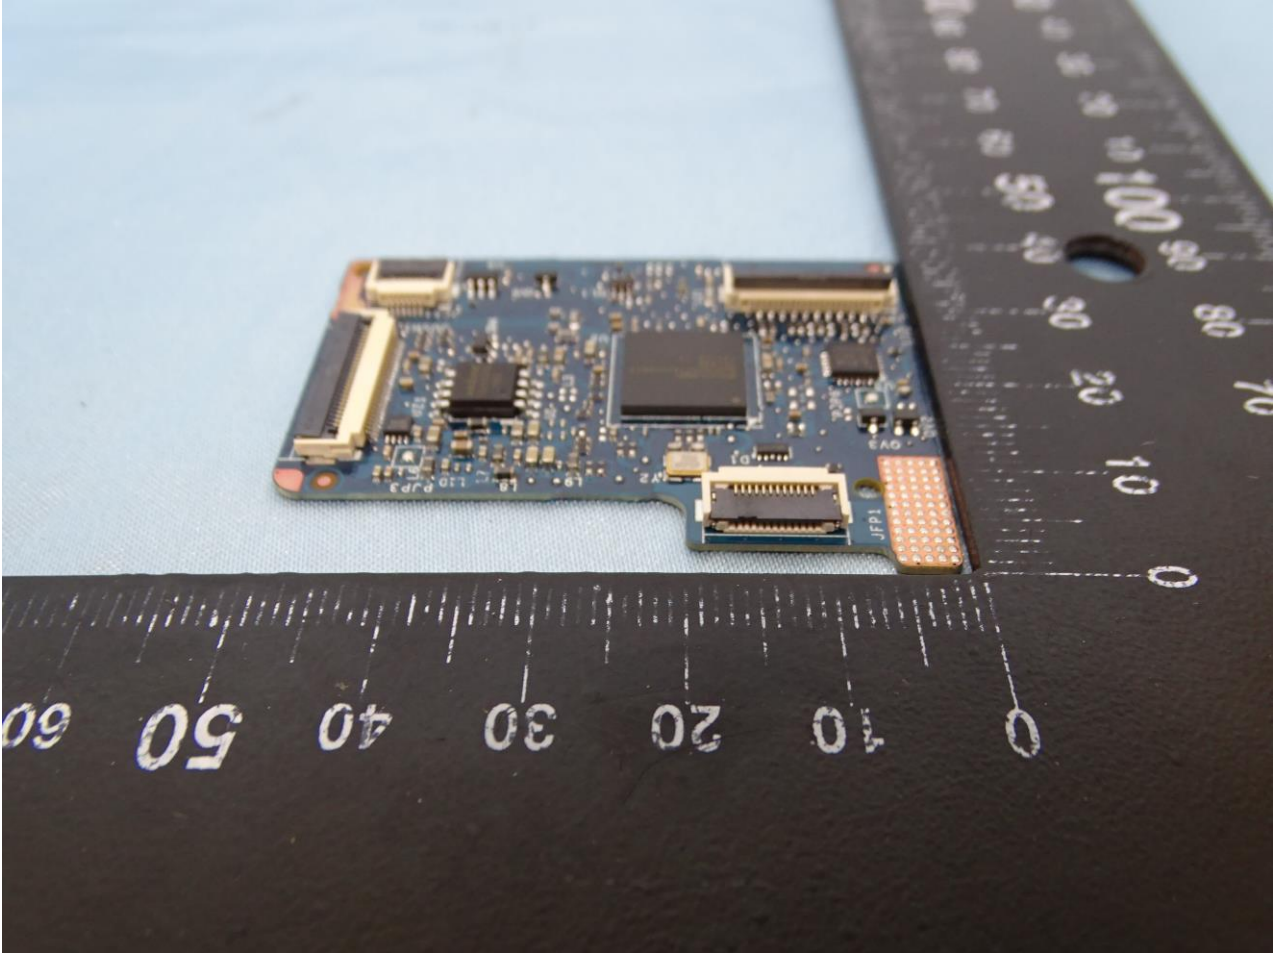

1. Photograph of the EUT

EUT: RFID 13.56MHz Wireless Module (Brand Name: DELL / Model Name: DWRFID1902)

EUT: RFID 13.56MHz Wireless Module (Brand Name: DELL / Model Name: DWRFID1902)

EUT: RFID 13.56MHz Wireless Module (Brand Name: DELL / Model Name: DWRFID1902)

EUT: RFID 13.56MHz Wireless Module (Brand Name: DELL / Model Name: DWRFID1902)

EUT: RFID 13.56MHz Wireless Module (Brand Name: DELL / Model Name: DWRFID1902)

EUT: RFID 13.56MHz Wireless Module (Brand Name: DELL / Model Name: DWRFID1902)

2. External Photograph of the Host

Host: Portable Computer (Brand Name: DELL / Model Name: P34S, P33S)

Sample 1 and Sample 2

Host: Portable Computer (Brand Name: DELL / Model Name: P34S, P33S)

Host: Portable Computer (Brand Name: DELL / Model Name: P34S, P33S)