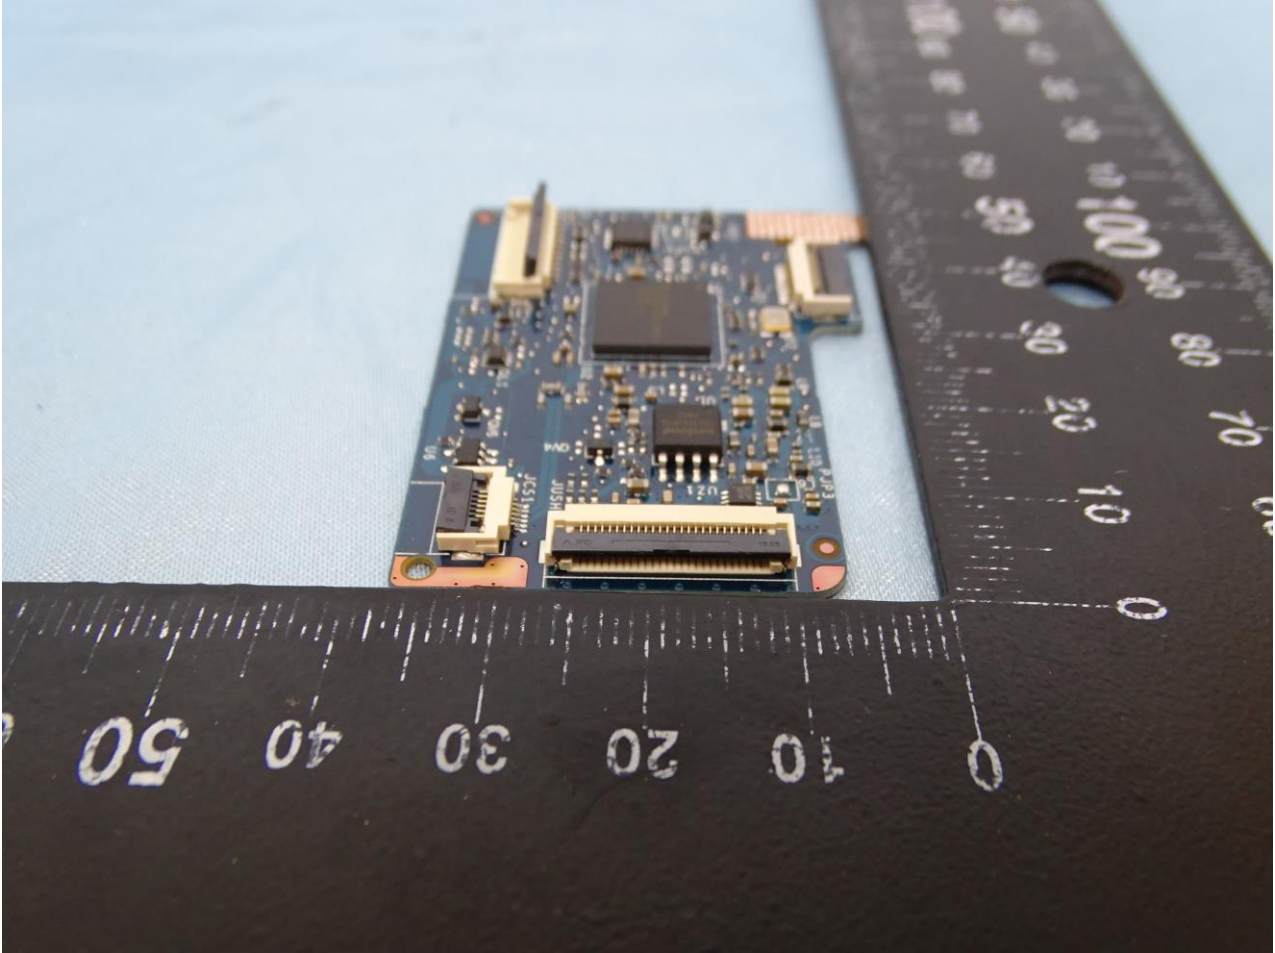

1. Photograph of the EUT

EUT: RFID 13.56MHz Wireless Module (Brand Name: DELL / Model Name: DWRFID1902)

EUT: RFID 13.56MHz Wireless Module (Brand Name: DELL / Model Name: DWRFID1902)

EUT: RFID 13.56MHz Wireless Module (Brand Name: DELL / Model Name: DWRFID1902)

EUT: RFID 13.56MHz Wireless Module (Brand Name: DELL / Model Name: DWRFID1902)

EUT: RFID 13.56MHz Wireless Module (Brand Name: DELL / Model Name: DWRFID1902)

EUT: RFID 13.56MHz Wireless Module (Brand Name: DELL / Model Name: DWRFID1902)

2. External Photograph of the Host

Host: Portable Computer (Brand Name: DELL / Model Name: P34S, P33S)

Sample 1 and Sample 2

Host: Portable Computer (Brand Name: DELL / Model Name: P34S, P33S)

Host: Portable Computer (Brand Name: DELL / Model Name: P34S, P33S)