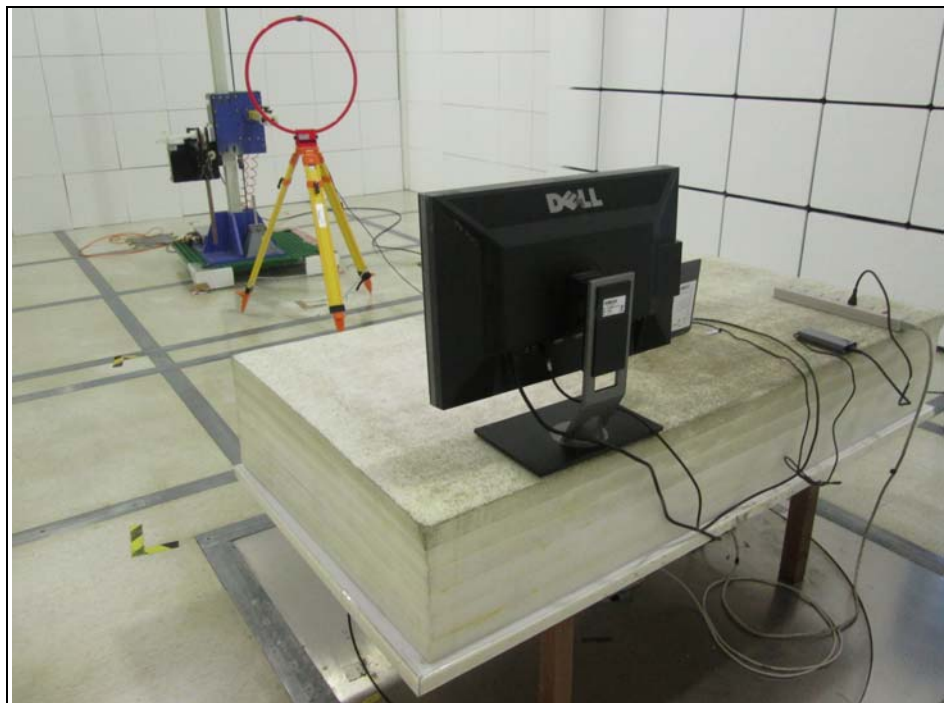

PHOTOGRAPHS OF THE TEST CONFIGURATION

Conducted Emission Test

Radiated Emission Test (9kHz ~ 30MHz)

Radiated Emission Test (30MHz ~ 1GHz)