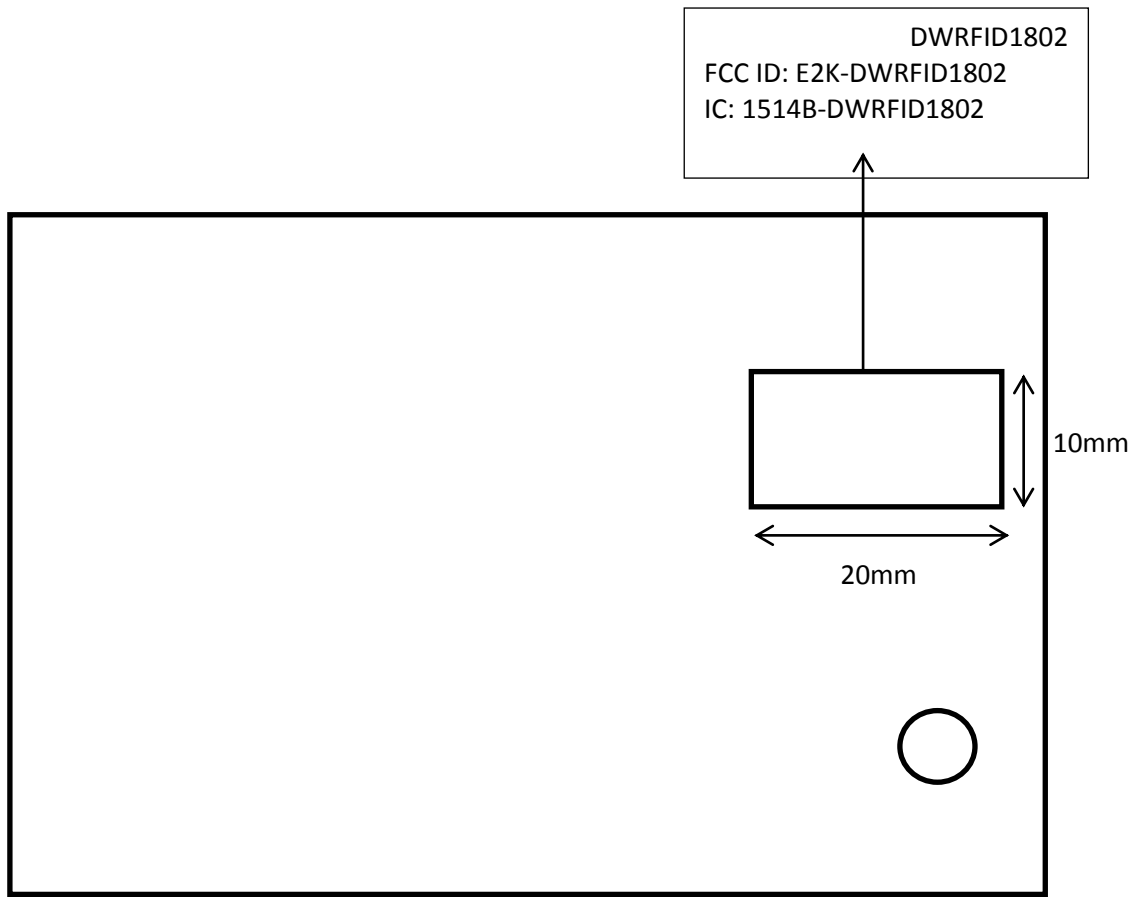

1. Material: Worldmark 336TXV-E1a
2. Background color: PMS Black 6c
3. Text/graphics color: PMS 431c - Dark Gray- DPW7424

 DELL Dell Computer Corporation Austin, Texas		REVISIONS			
		REVISION	ECO	DESCRIPTIONS	DATE
Title: TBD				RFID USH Label (Augusta)	
Label Part Number: TBD	Requester: Cindy_Su_Compal	X00		TBD	10/05/18
Mech Drawing Part Number: WM8164	Drawn By: CCL Design				
	Scale: 1/1	Cut Tolerance: ± 0.30 mm			10/12/18

DWRFID1802 Label Location

(Module Back Side)