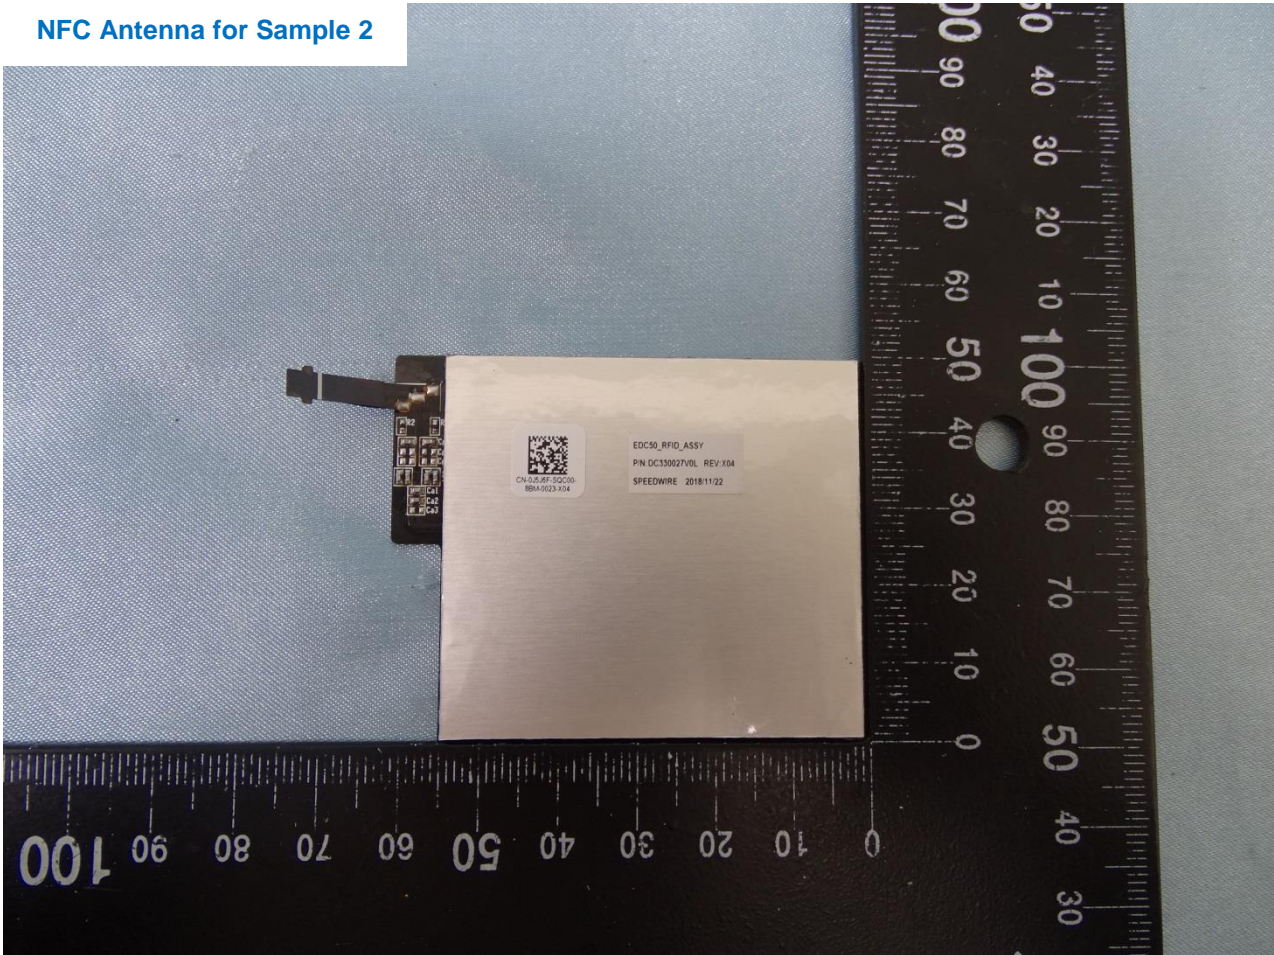

Host: Portable Computer (Brand Name: DELL / Model Name: P80F)

NFC Antenna for Sample 2