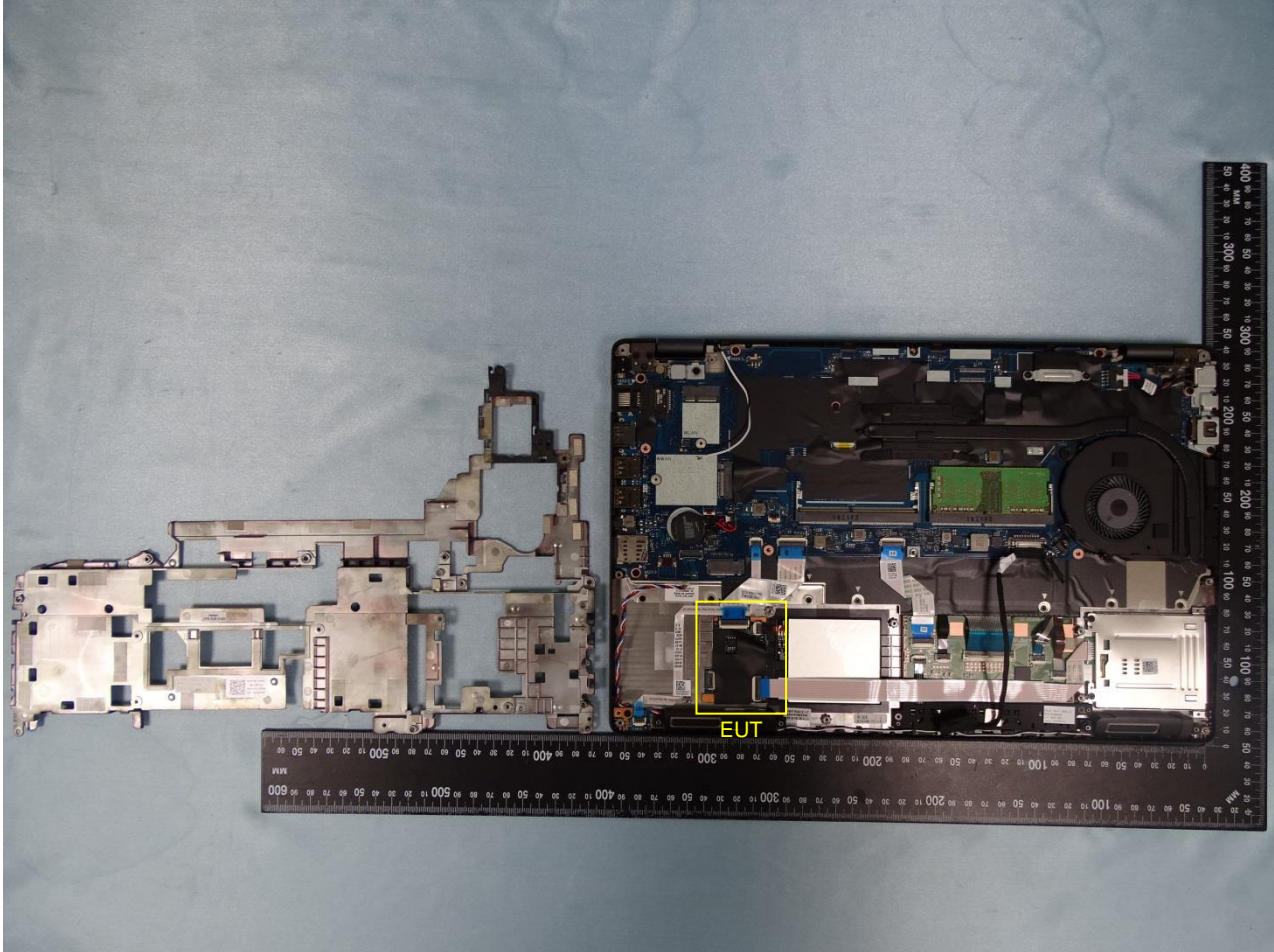

4. Internal Photograph of the Host

Host: Portable Computer (Brand Name: DELL / Model Name: P80F)

Sample 1 and Sample 2

Host: Portable Computer (Brand Name: DELL / Model Name: P80F)

Host: Portable Computer (Brand Name: DELL / Model Name: P80F)

Host: Portable Computer (Brand Name: DELL / Model Name: P80F)

NFC Antenna for Sample 1

Host: Portable Computer (Brand Name: DELL / Model Name: P80F)

Host: Portable Computer (Brand Name: DELL / Model Name: P80F)

NFC Antenna for Sample 2

Host: Portable Computer (Brand Name: DELL / Model Name: P80F)

————THE END————