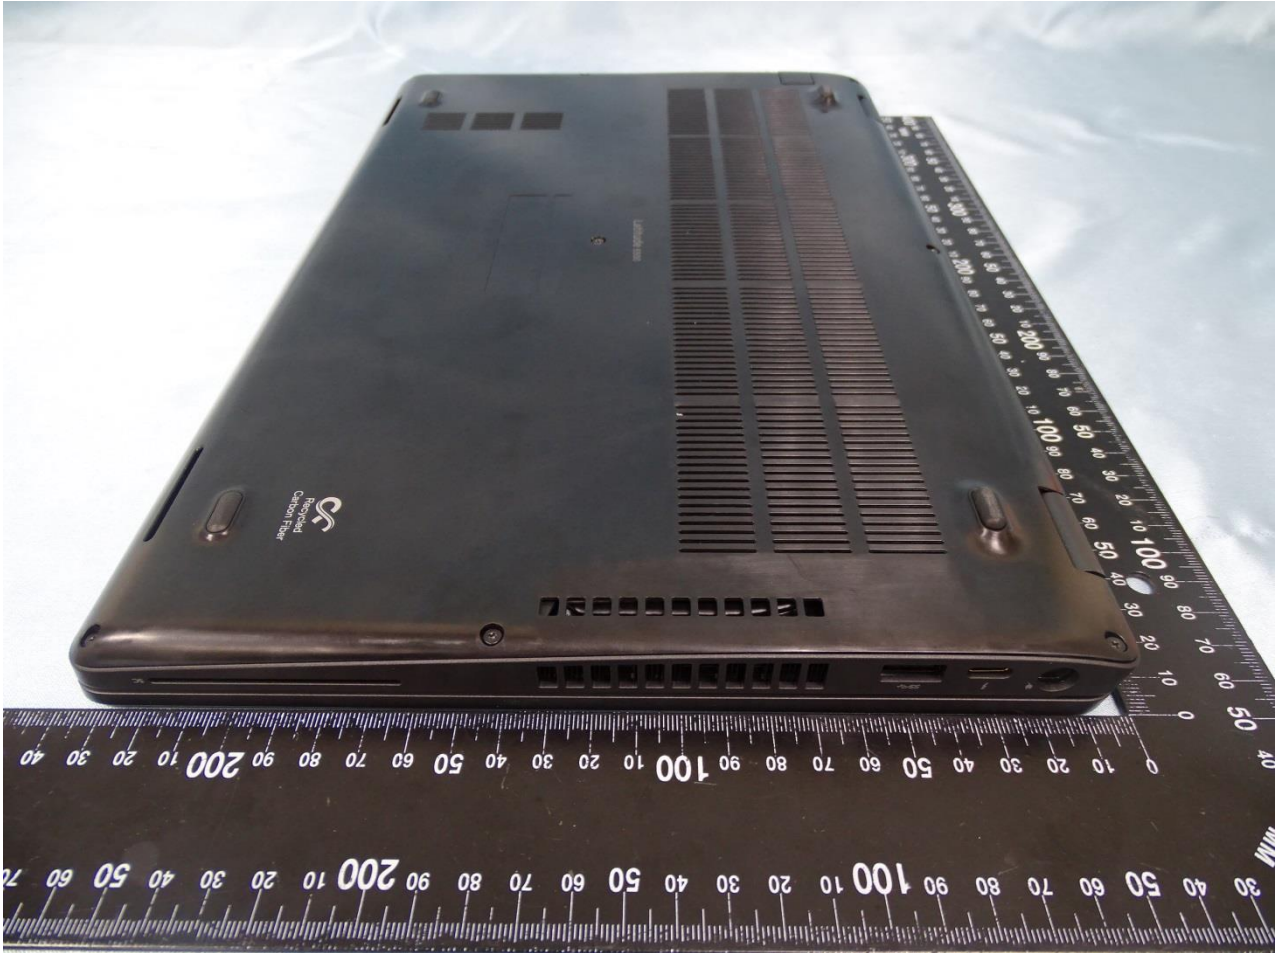

Host: Portable Computer (Brand Name: DELL / Model Name: P80F)