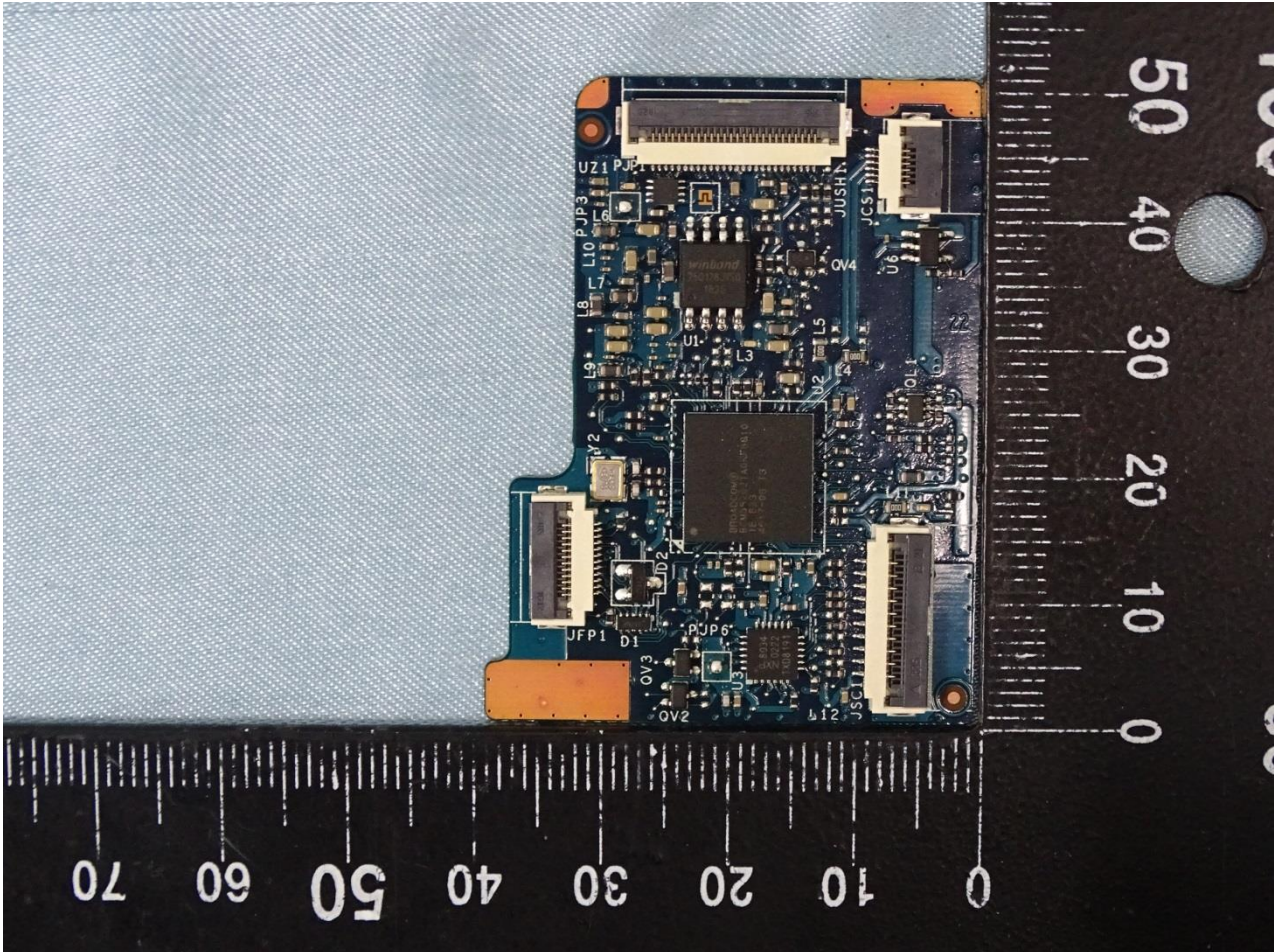

1. Photograph of the EUT

EUT: RFID 13.56MHz Wireless Module (Brand Name: DELL / Model Name: DWRFID1801 / FCC ID: E2K-DWRFID1801)

EUT: RFID 13.56MHz Wireless Module (Brand Name: DELL / Model Name: DWRFID1801 /
FCC ID: E2K-DWRFID1801)

2. External Photograph of the Host

Host: Portable Computer (Brand Name: DELL / Model Name: P80F)

Sample 1 and Sample 2

Host: Portable Computer (Brand Name: DELL / Model Name: P80F)

Host: Portable Computer (Brand Name: DELL / Model Name: P80F)