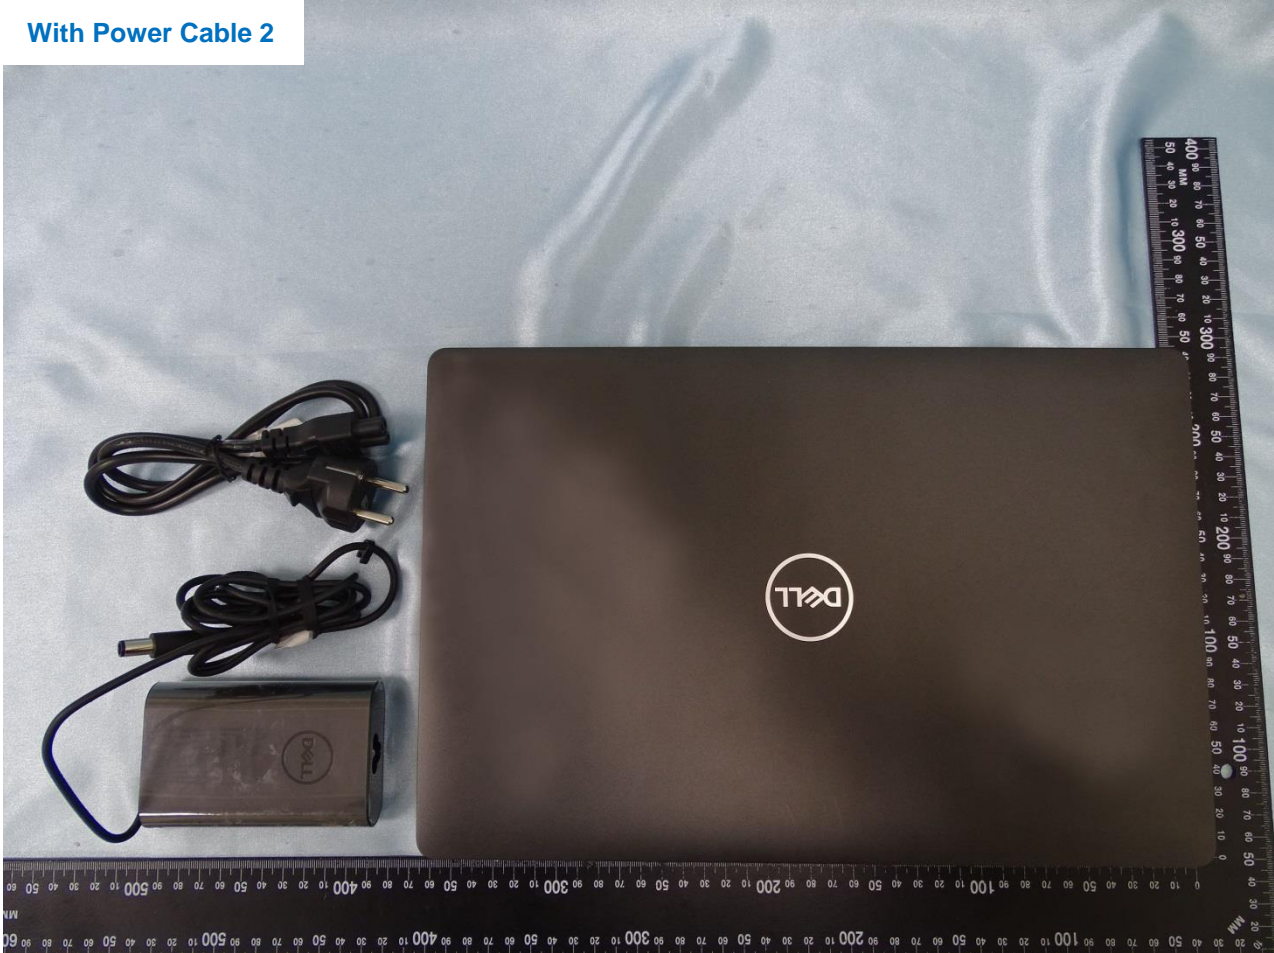

Host: Portable Computer (Brand Name: DELL / Model Name: P80F)

With Power Cable 2