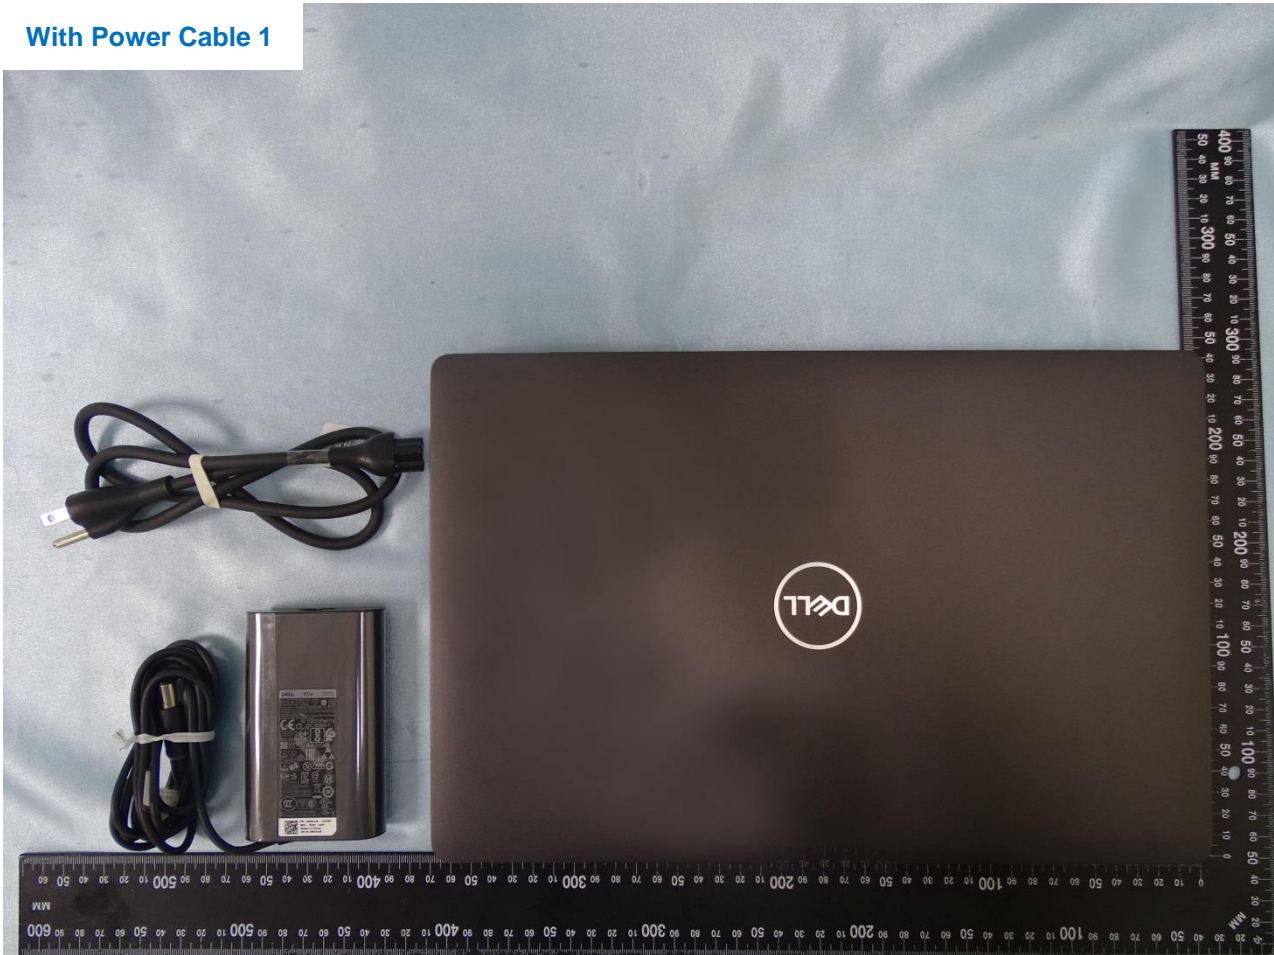

Host: Portable Computer (Brand Name: DELL / Model Name: P80F)

With Power Cable 1