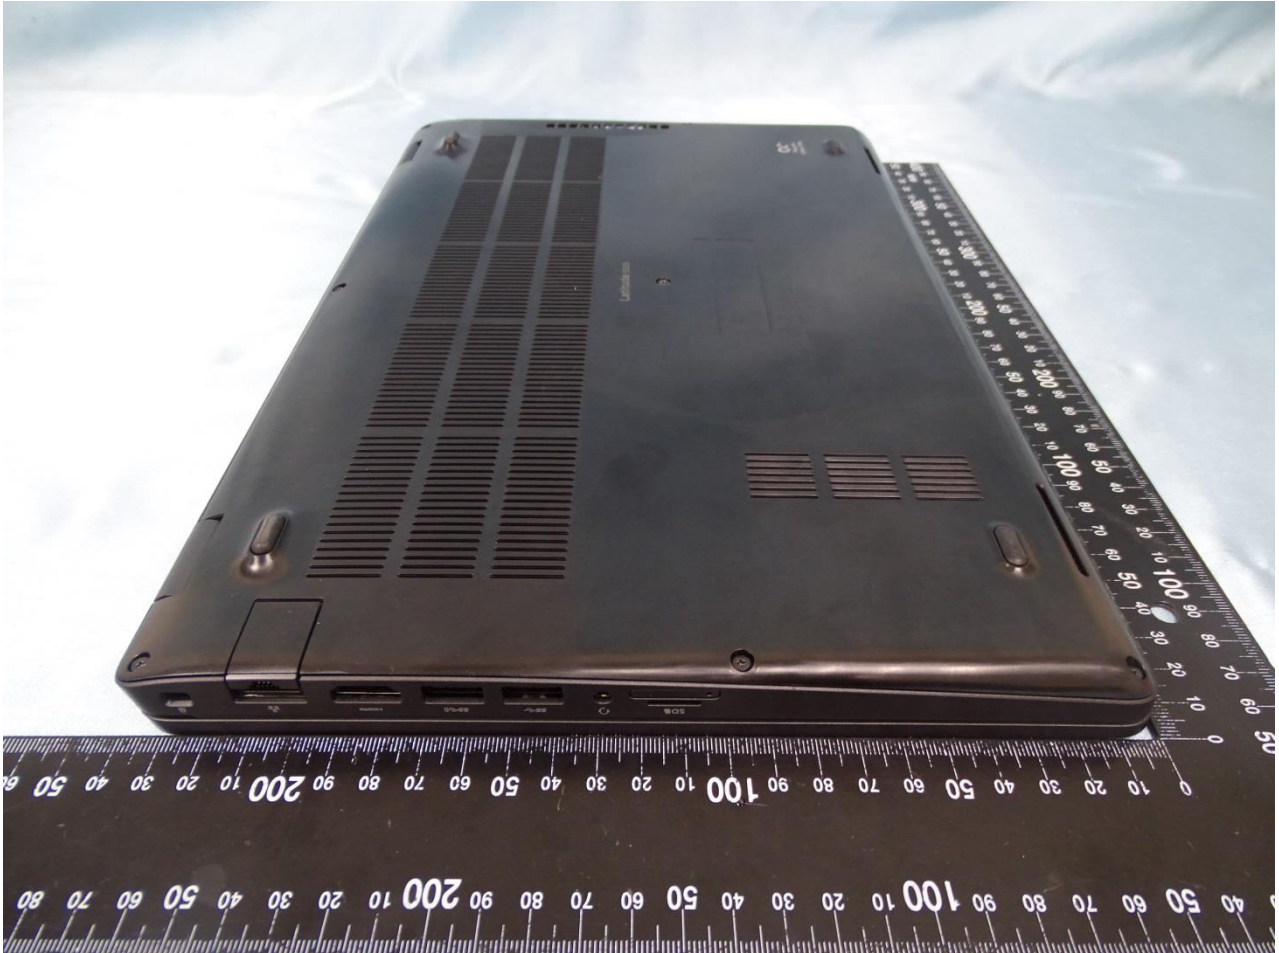

Host: Portable Computer (Brand Name: DELL / Model Name: P80F)