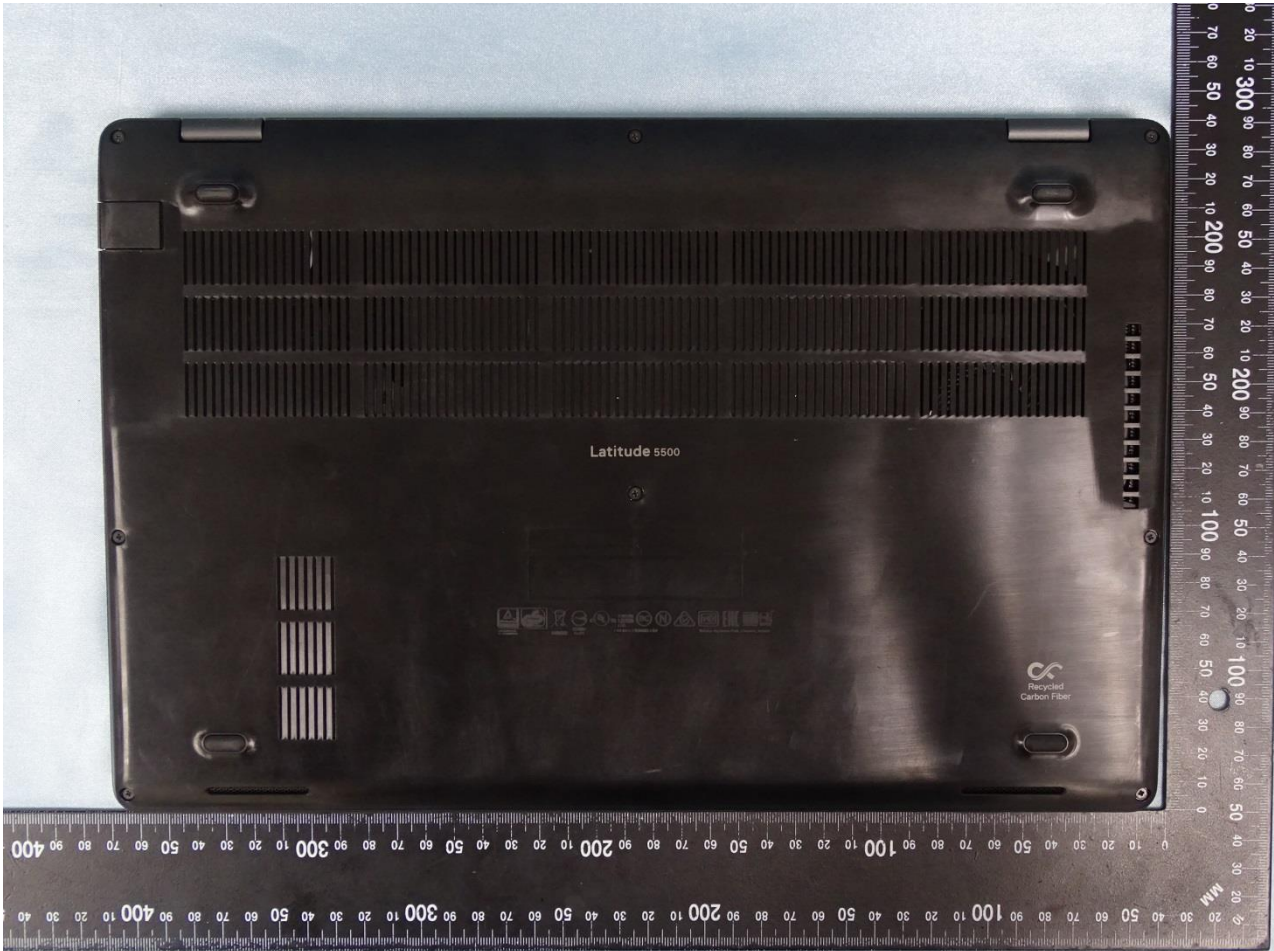

1. Photograph of the EUT

EUT: RFID 13.56MHz Wireless Module (Brand Name: DELL / Model Name: DWRFID1801 / FCC ID: E2K-DWRFID1801)

EUT: RFID 13.56MHz Wireless Module (Brand Name: DELL / Model Name: DWRFID1801 /
FCC ID: E2K-DWRFID1801)

2. External Photograph of the Host

Host: Portable Computer (Brand Name: DELL / Model Name: P80F)

Sample 1 and Sample 2

Host: Portable Computer (Brand Name: DELL / Model Name: P80F)

Host: Portable Computer (Brand Name: DELL / Model Name: P80F)