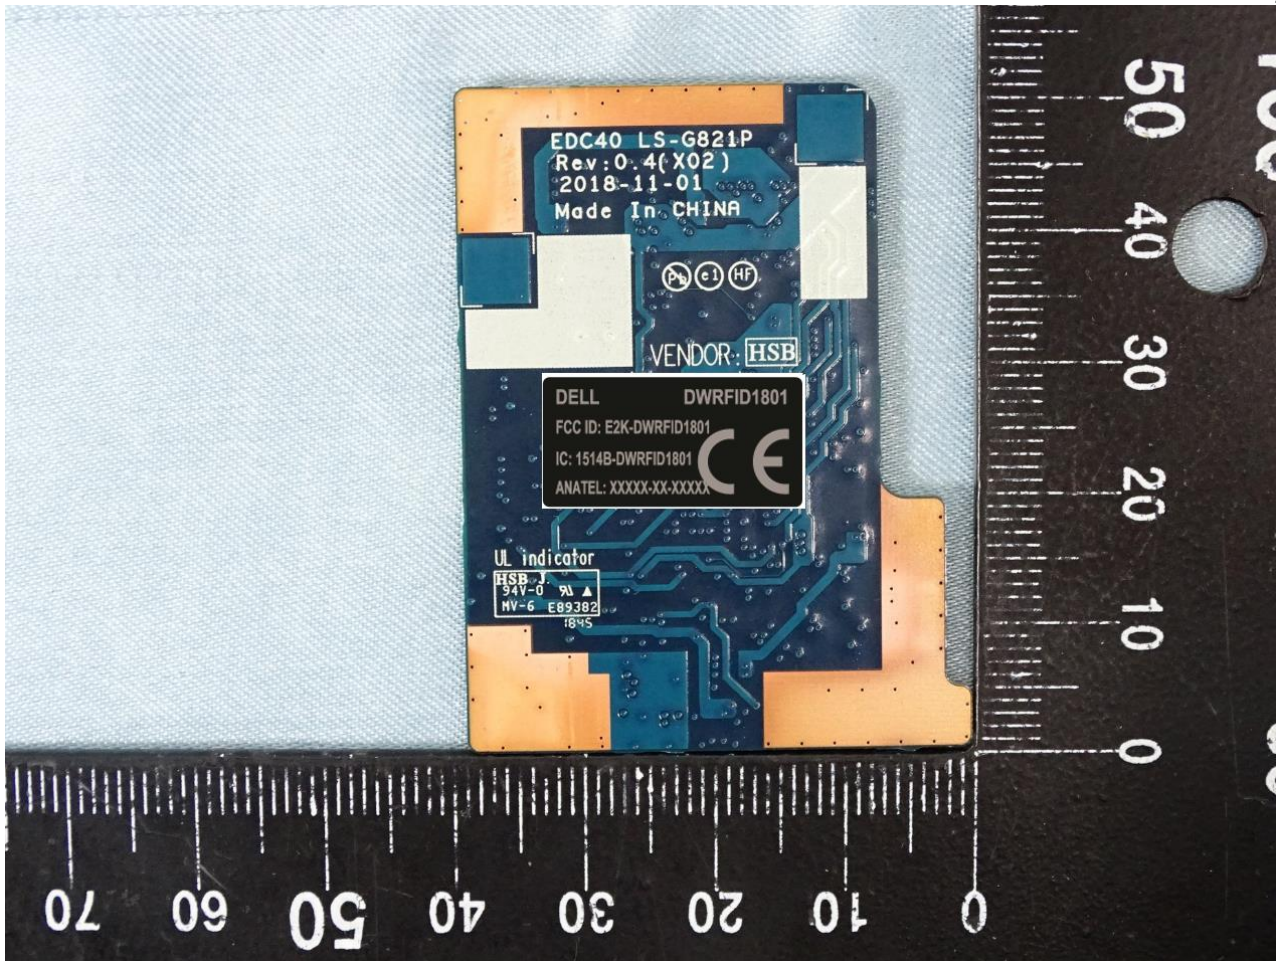

1. Photograph of the EUT

EUT: RFID 13.56MHz Wireless Module (Brand Name: DELL / Model Name: DWRFID1801 / FCC ID: E2K-DWRFID1801)

EUT: RFID 13.56MHz Wireless Module (Brand Name: DELL / Model Name: DWRFID1801 /
FCC ID: E2K-DWRFID1801)

2. External Photograph of the Host

Host: Portable Computer (Brand Name: DELL / Model Name: P80F)

Sample 1 and Sample 2

Host: Portable Computer (Brand Name: DELL / Model Name: P80F)

Host: Portable Computer (Brand Name: DELL / Model Name: P80F)