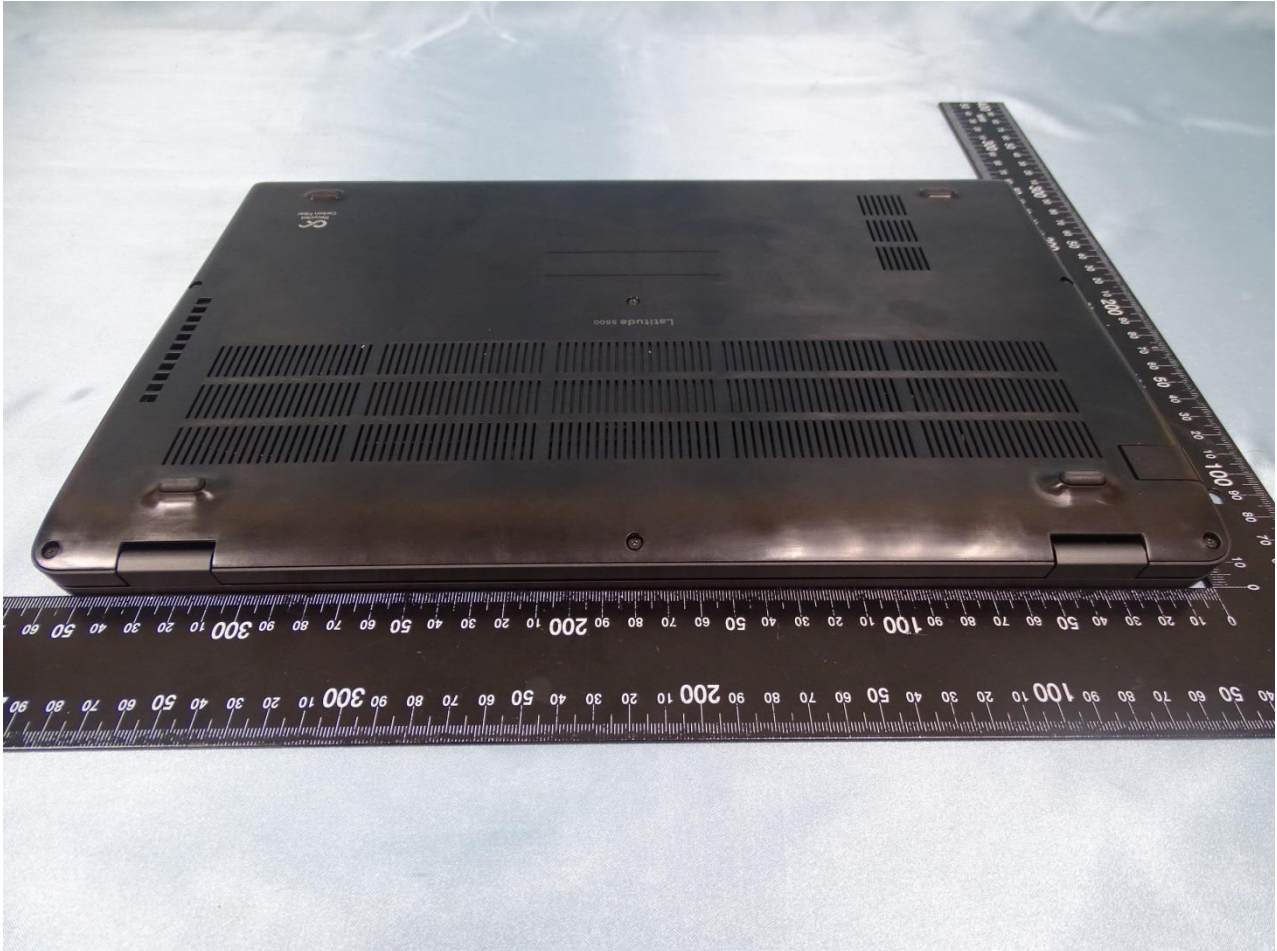

Host: Portable Computer (Brand Name: DELL / Model Name: P80F)