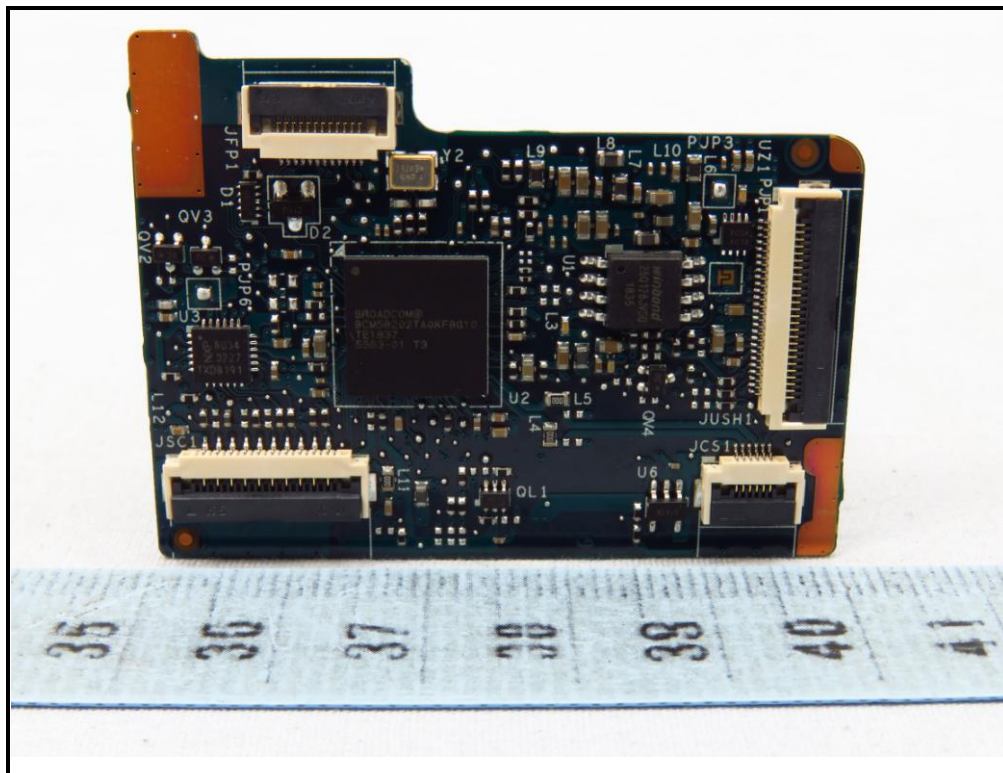

CONSTRUCTION PHOTOS OF EUT

Brand Name: DELL / Model Name: DWRFD1801

BUREAU
VERITAS

End-product (Brand: DELL / Model: P100G)