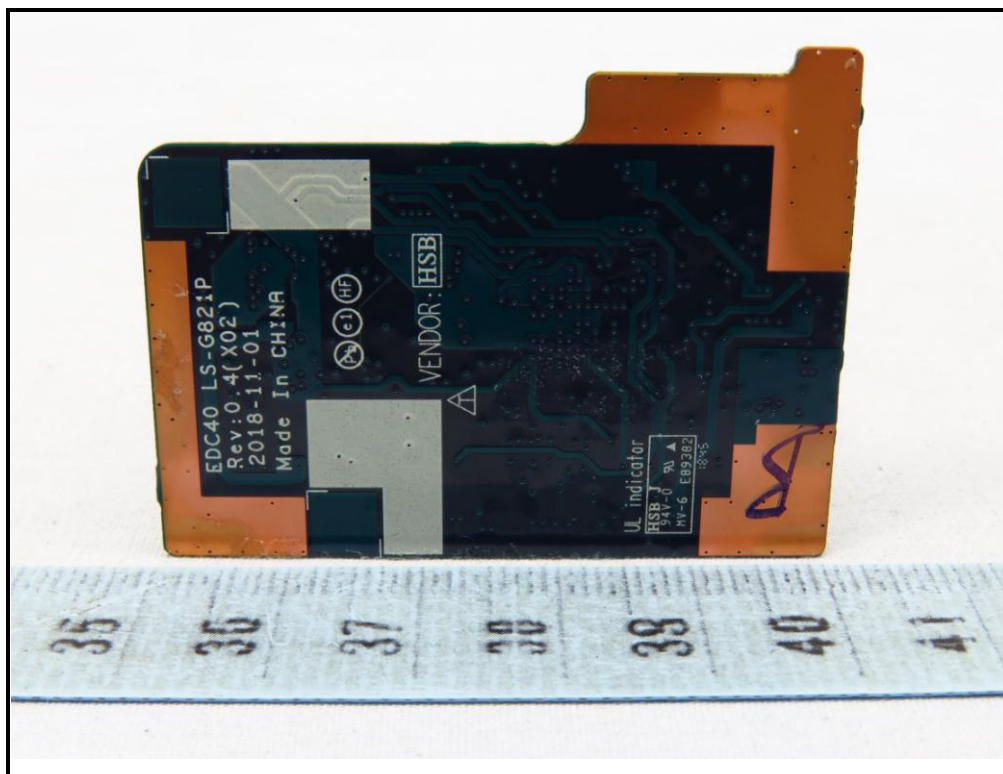

CONSTRUCTION PHOTOS OF EUT

Brand Name: DELL / Model Name: DWRFD1801

BUREAU
VERITAS

End-product (Brand: DELL / Model: P100G)