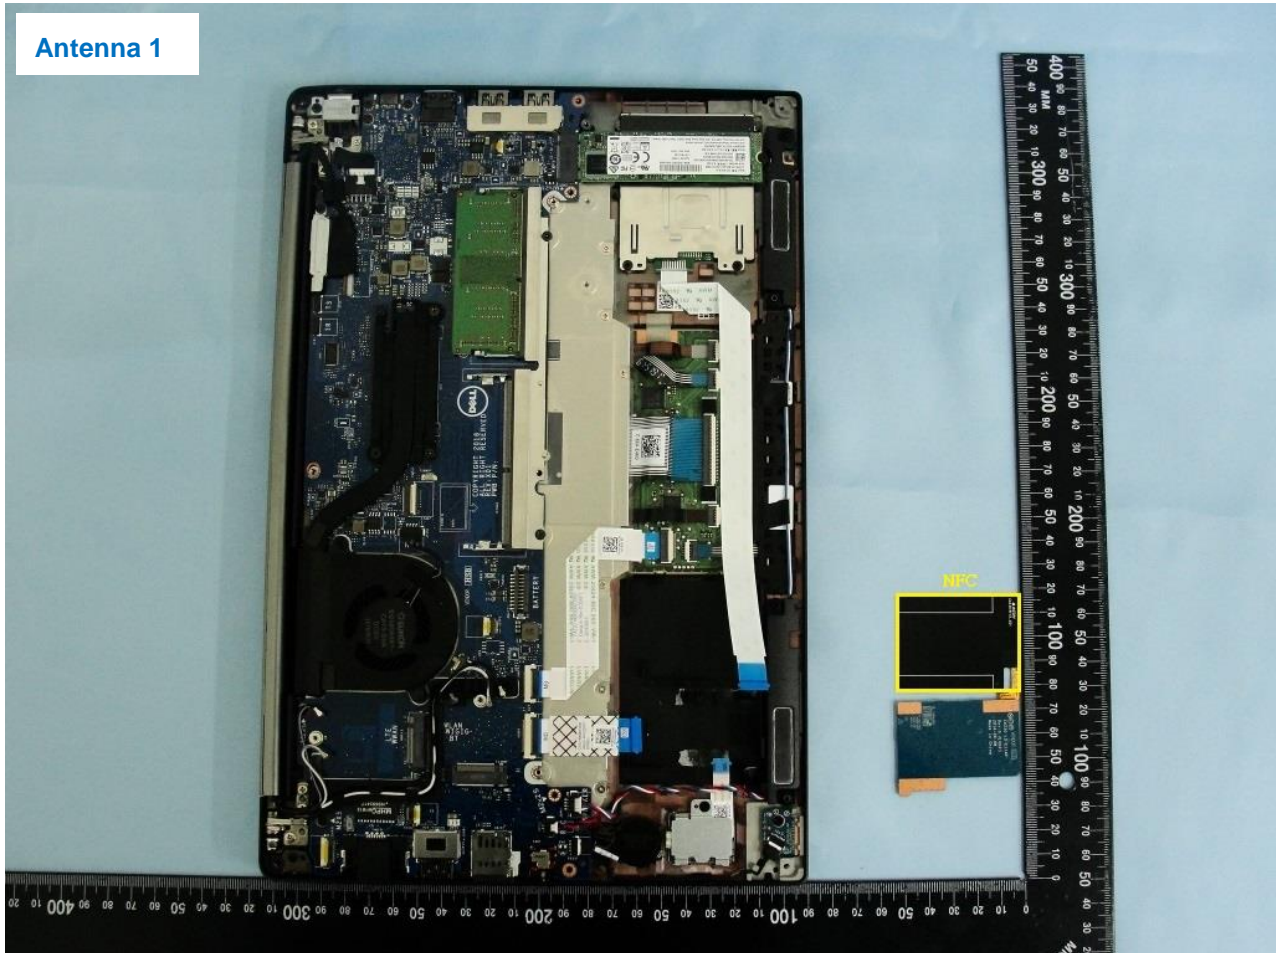

#### 4. Internal Photograph of the Host

Host: (Brand Name: DELL / Model Name: P73G)

Host: (Brand Name: DELL / Model Name: P73G)

Host: (Brand Name: DELL / Model Name: P73G)

Host with Antenna 1

Host: (Brand Name: DELL / Model Name: P73G)

Host: (Brand Name: DELL / Model Name: P73G)

Host: (Brand Name: DELL / Model Name: P73G)

Host: (Brand Name: DELL / Model Name: P73G)

Host: (Brand Name: DELL / Model Name: P73G)

Host with Antenna 2

Host: (Brand Name: DELL / Model Name: P73G)