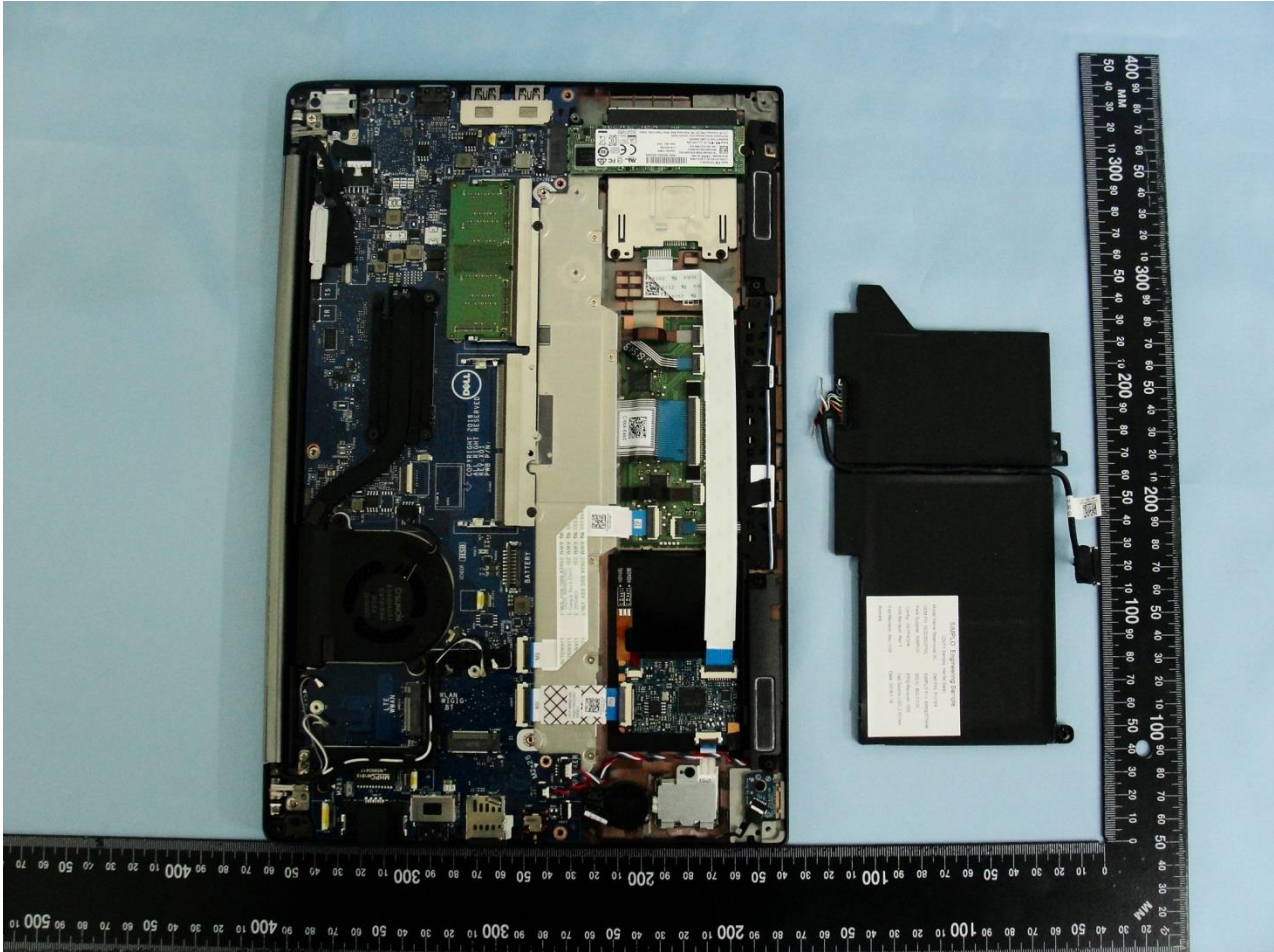

#### 4. Internal Photograph of the Host

Host: (Brand Name: DELL / Model Name: P73G)

Host: (Brand Name: DELL / Model Name: P73G)

Host: (Brand Name: DELL / Model Name: P73G)

Host with Antenna 1

Host: (Brand Name: DELL / Model Name: P73G)

Host: (Brand Name: DELL / Model Name: P73G)

Host: (Brand Name: DELL / Model Name: P73G)

Host: (Brand Name: DELL / Model Name: P73G)

Host: (Brand Name: DELL / Model Name: P73G)

Host with Antenna 2

Host: (Brand Name: DELL / Model Name: P73G)