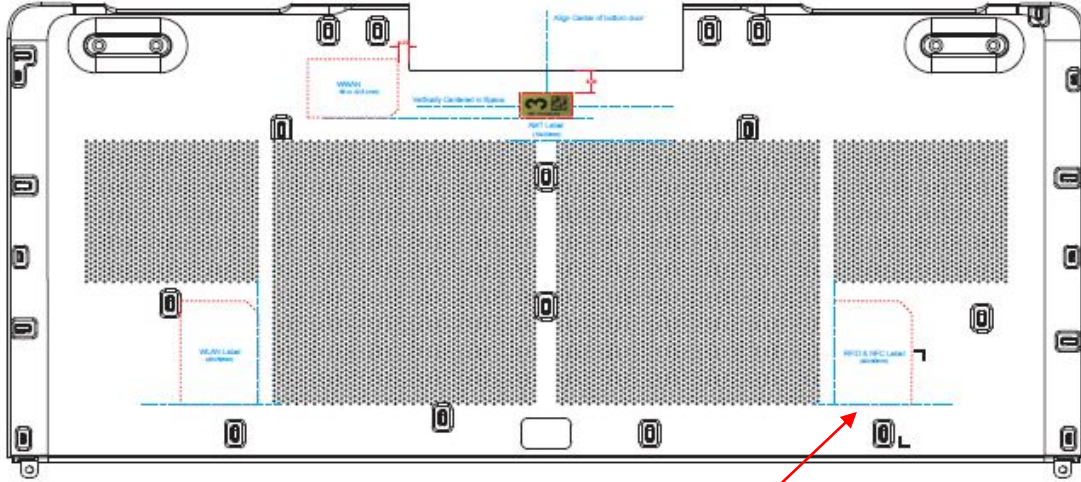

Label location

P29E BOTTOM DOOR

DWRFID1502 label drawing in P29E system