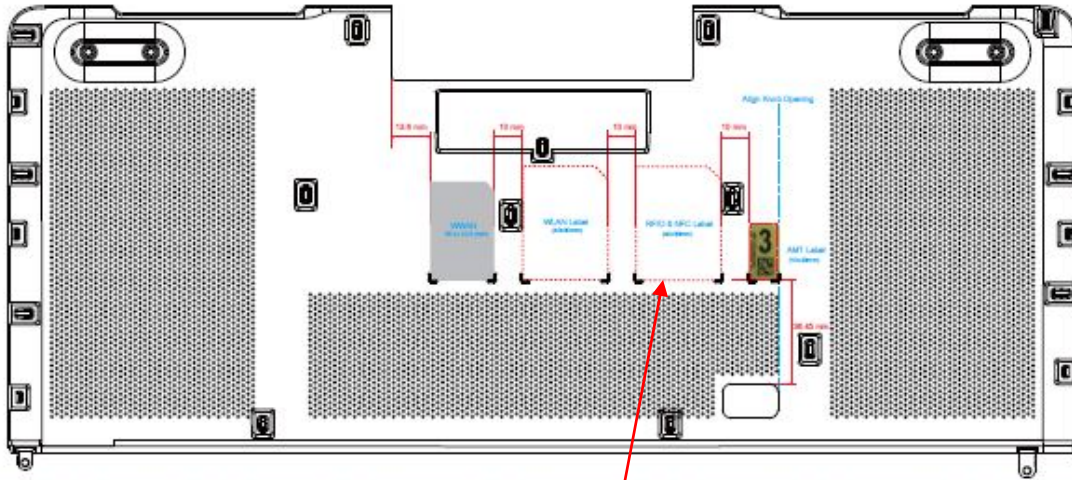

Label location

P53F BOTTOM DOOR

DWRFD1502 label drawing in P53F system