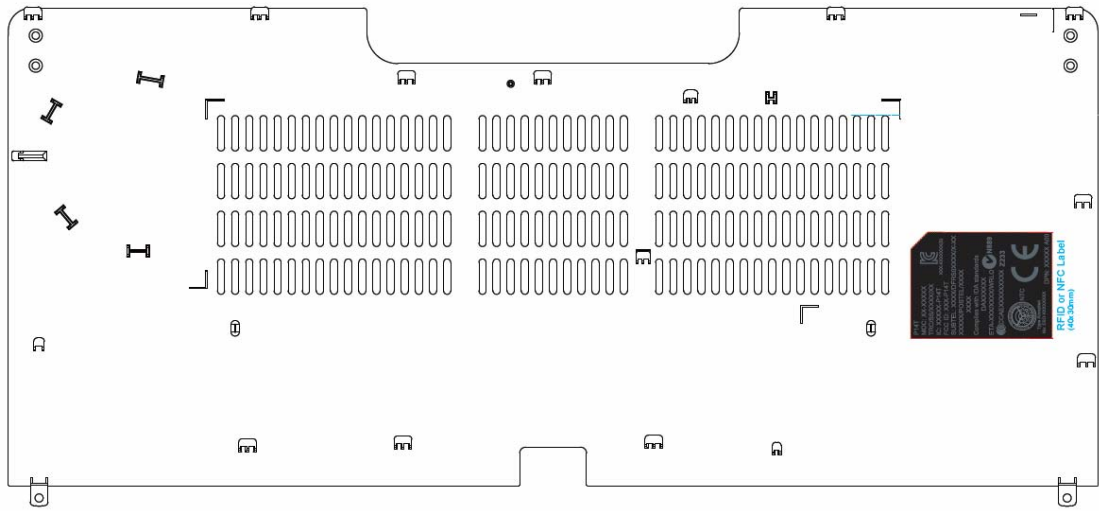

Label location

P40G BOTTOM DOOR

DWRFID1401 label drawing in P40G system