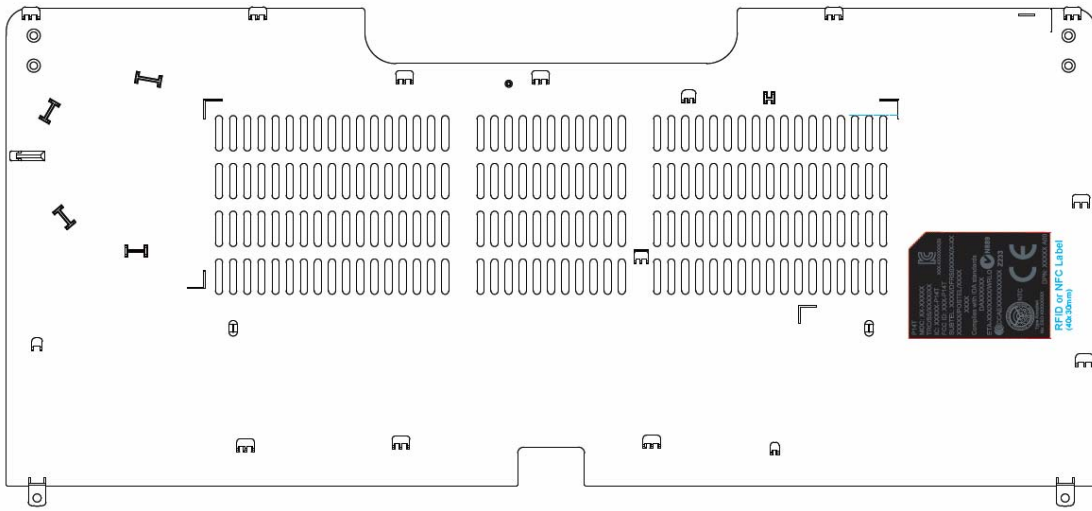

Label location

P22S BOTTOM DOOR

DWRFID1401 label drawing in P22S system