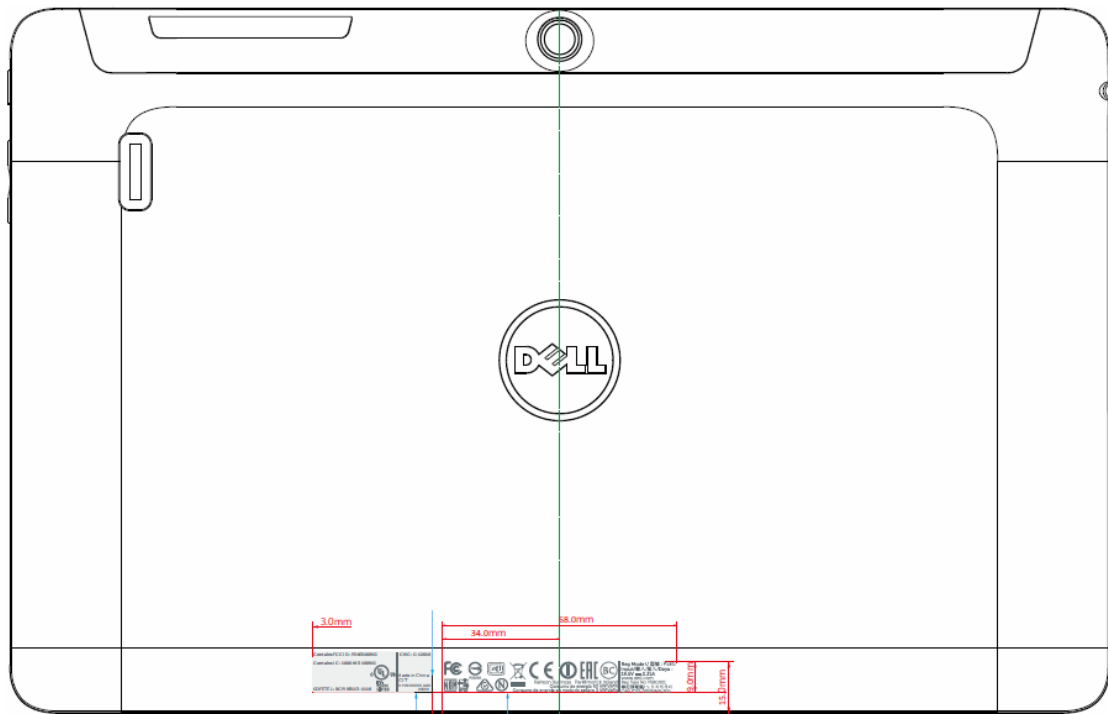

Label location

DWRFID1401 label drawing in P58G system

Contains FCC ID : E2K-DWRFID1401
Contains IC : 1514B-DWRFID1401