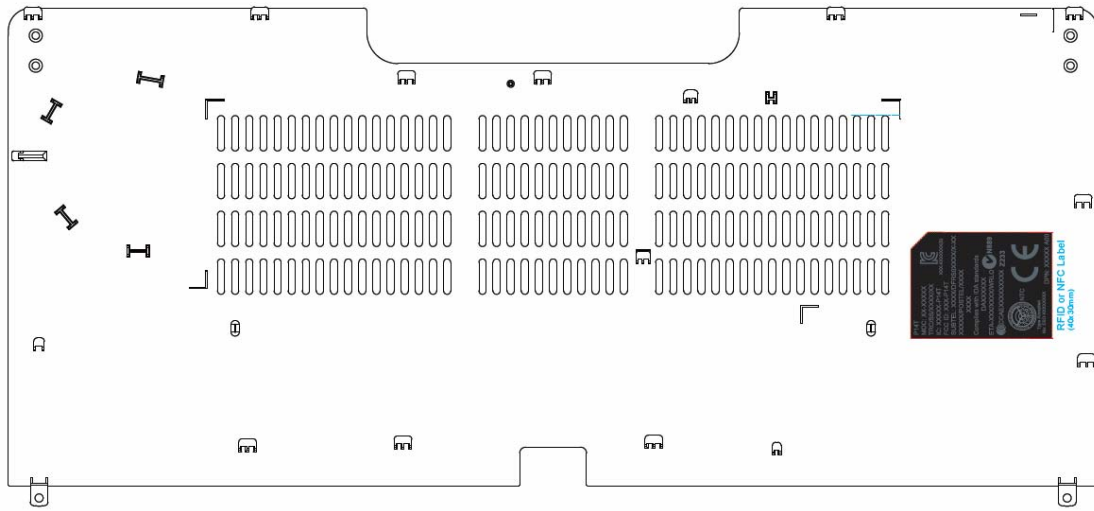

Label location

P37F BOTTOM DOOR

DWRFID1401 label drawing in P37F system