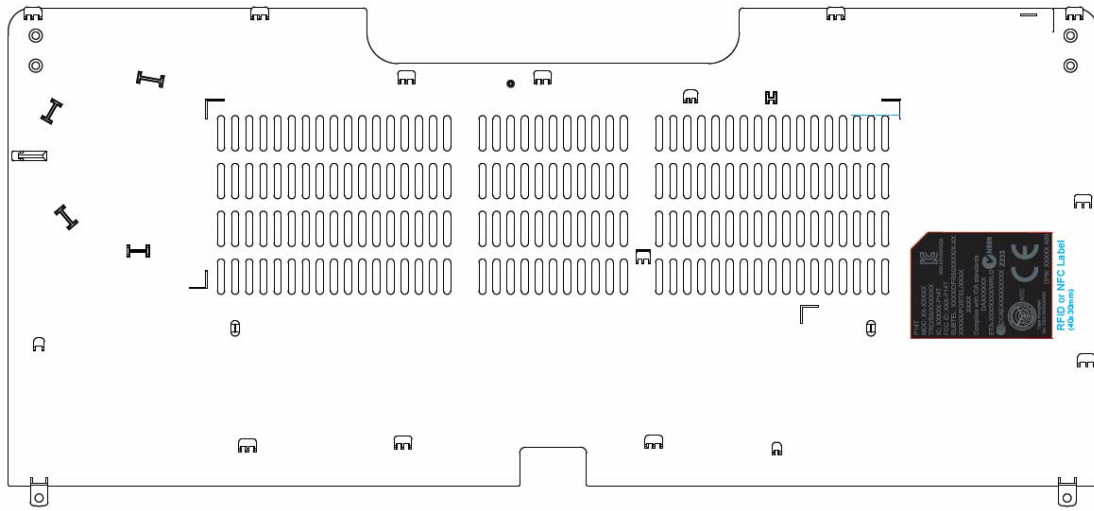

Label location

P48G BOTTOM DOOR

DWRFID1401 label drawing in P48G system