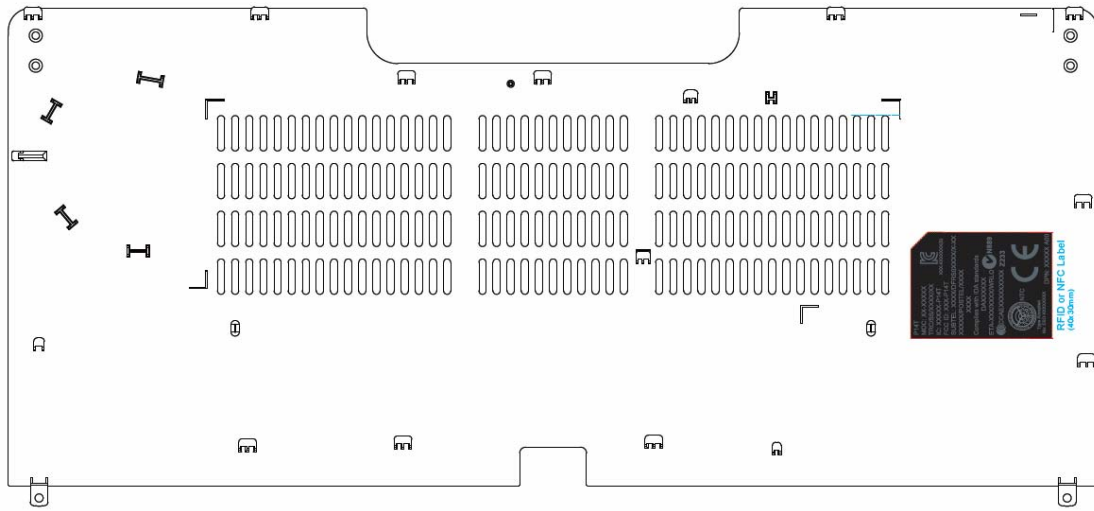

Label location

P25S BOTTOM DOOR

DWRFID1401 label drawing in P25S system